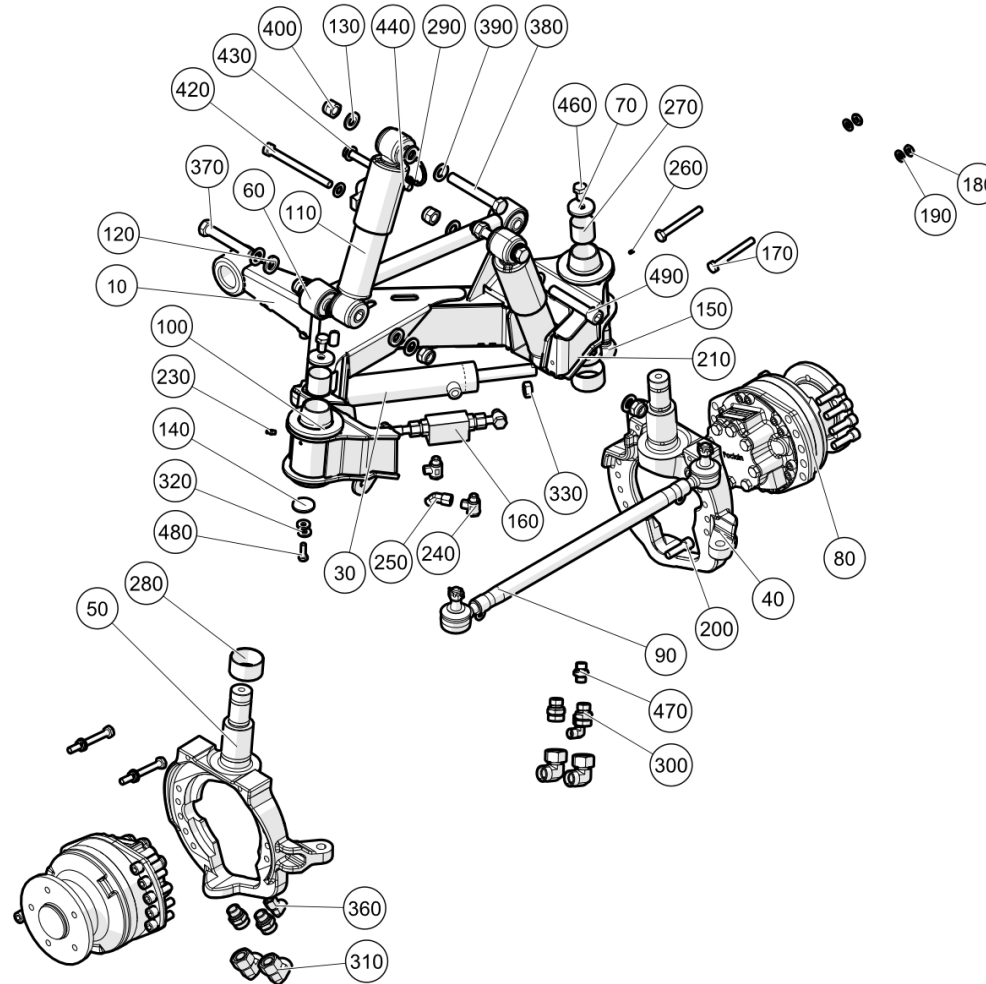

Front Axle (7032027)

Chassis\Front Axle

Front Axle (7032027)

Chassis\Front Axle

Item no.	Part no.	Description	QTY	Unit
10	7025511	Front axle welded	1	PC
20	7000450	Bearing	1	PC
30	7001098	Hydraulic Cylinder	1	PC
40	7031667	Axle-stub right	1	PC
50	7031714	Axle-stub left	1	PC
60	7000856	Link Assembly	1	PC
70	7032005	Disc/Washer	2	PC
80	7029091	Wheelmotor Poclain MS02	2	PC
90	7030451	Tie rod M14 x 1.5	1	PC
100	7001112	Spring pad	2	PC
110	7012602	Shock absorber	2	PC
120	7012973	Distance washer 5mm	4	PC
130	7012623	Distance washer 4mm	4	PC
140	7017123	washer steering ram	1	PC
150	7023505	ballhead M14x1.5 front	1	PC
160	7007858	Blocking Valve Pre-assembled 4WS	1	PC
170	92097426-0	Hex Head Screw - M10Cx90 - 8.8	4	PC
180	93041011-0	Hexagon Nut - M10c Lock	4	PC
190	93212012-0	Plain Washer M10	4	PC
200	92136185-0	92136185-0	20	PC
210	6831-0091	DEEP GROOVE BALL BEARING	2	PC
230	09506021-0	LOOP NIPPLE	2	PC
240	09570505-0	BANJO UNION, SWVE08LRA3C	2	PC
250	09571078-0	ELBOW, 45° EINST EV08LA3C	1	PC

All Copyright and rights are the property of Johnston Sweepers Ltd.