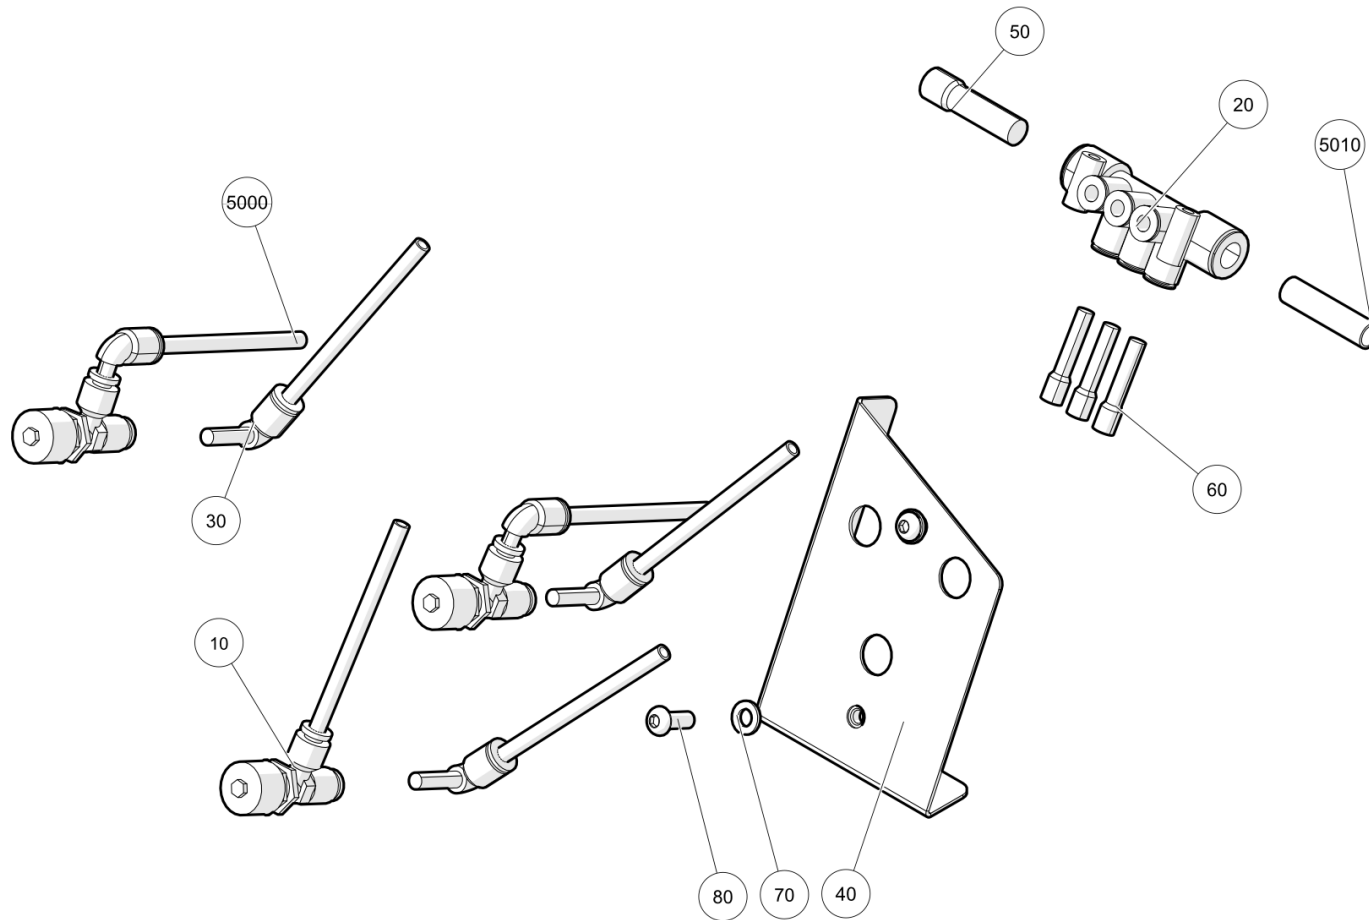

Cab Water Supply (7005792)
Water System\Cab Water Supply

Cab Water Supply (7005792)
Water System\Cab Water Supply

Item no.	Part no.	Description	QTY	Unit
10	09550130-0	Control corner valve, 6 spec.	3	PC
20	09593752-0	PUSH-ON DISTRIBUTOR STRIP	1	PC
30	09593180-0	PUSH-ON ELBOW CONNECTOR ND6 KQ2L06-99	5	PC
40	7005791	Bracket	1	PC
50	09593634-0	PLUG, ND10 KQ2P-10	1	PC
60	09593632-0	PLUG, ND6 KQ2P-06	3	PC
70	93212009-0	Plain Washer M6	2	PC
80	92330213-0	Hex Socket Button Head Screw M6Cx16 A2	2	PC
5000	09598484-0	HOSE PER METER 5733 PU-4 BLACK	9.03	M
5010	09593904-0	PLASTIC HOSE, 10/8 FLEXILON-D SW	3	M