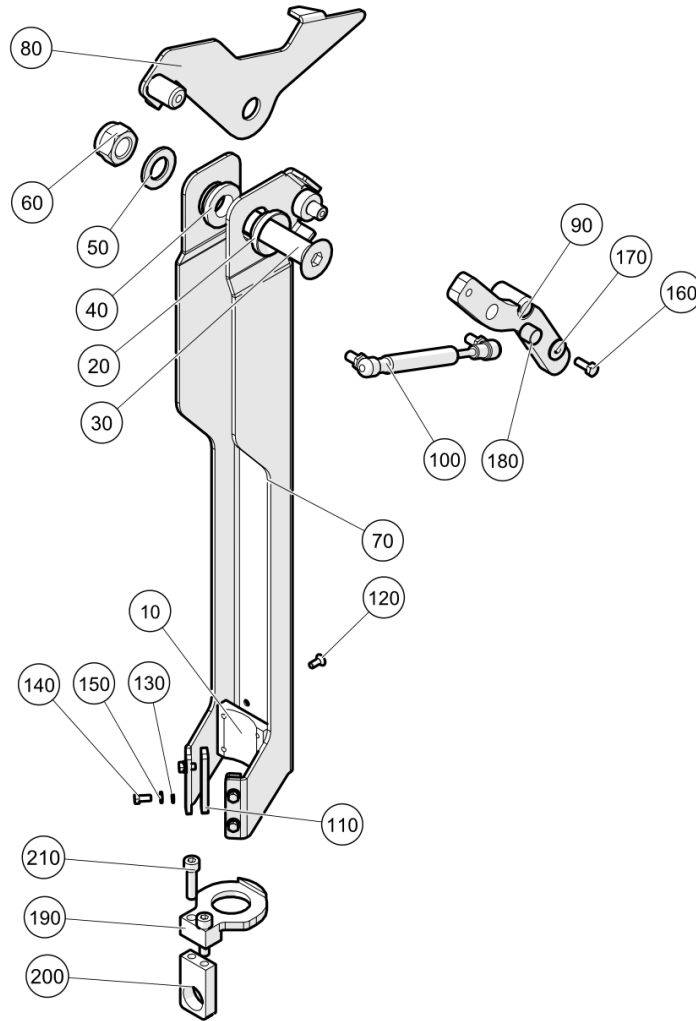

Hopper Hood (7007773)

Hopper\Hopper Hood

All Copyright and rights are the property of Johnston Sweepers Ltd.

Hopper Hood (7007773)

Hopper\Hopper Hood

Item no.	Part no.	Description	QTY	Unit
10	7007772	Hood Assembly JS (Black)	1	PC
20	7001523	Bearing	2	PC
30	7001527	Strainer Rear	1	PC
40	7001785	Cleat Middle	3	PC
50	7001786	Cleat Outside	2	PC
60	7001529	Pick-up Longitudinal	2	PC
70	7001528	Pick-up Transverse	2	PC
80	7003864	Arrester	2	PC
90	93212011-0	Plain Washer M8	4	PC
100	92099377-0	Hex Head Screw - M8Cx30 - A2	4	PC
110	92099301-0	Hex Head Screw - M6Cx20 - A2	29	PC
120	92152016-0	Hexagon Socket CSK Head Screw M4Cx16 A2	22	PC
130	93085602-0	Nyloc Hex Nut - M4c - A2	2	PC
140	92097303-0	Hex Head Screw - M6Cx25 - 8.8	8	PC
150	93085004-0	Nyloc Hex Nut M6C - 8	12	PC
160	7017651	Closing strap hopper cover	2	PC
170	7012603	Clamping plate	8	PC
180	7012682	Bracket	2	PC
190	R414000398197	CLAMP	2	PC
200	92485172-0	Countersunk Bolt M5x16	2	PC
210	93085003-0	Nyloc Hex Nut M5C - 8	2	PC
220	7017652	Pull tab	2	PC
230	92097299-0	Hex Head Screw - M6Cx16 - 8.8	4	PC
5000	09504027-0	Hand guard profile 19X17 EPDM black	5.28	M