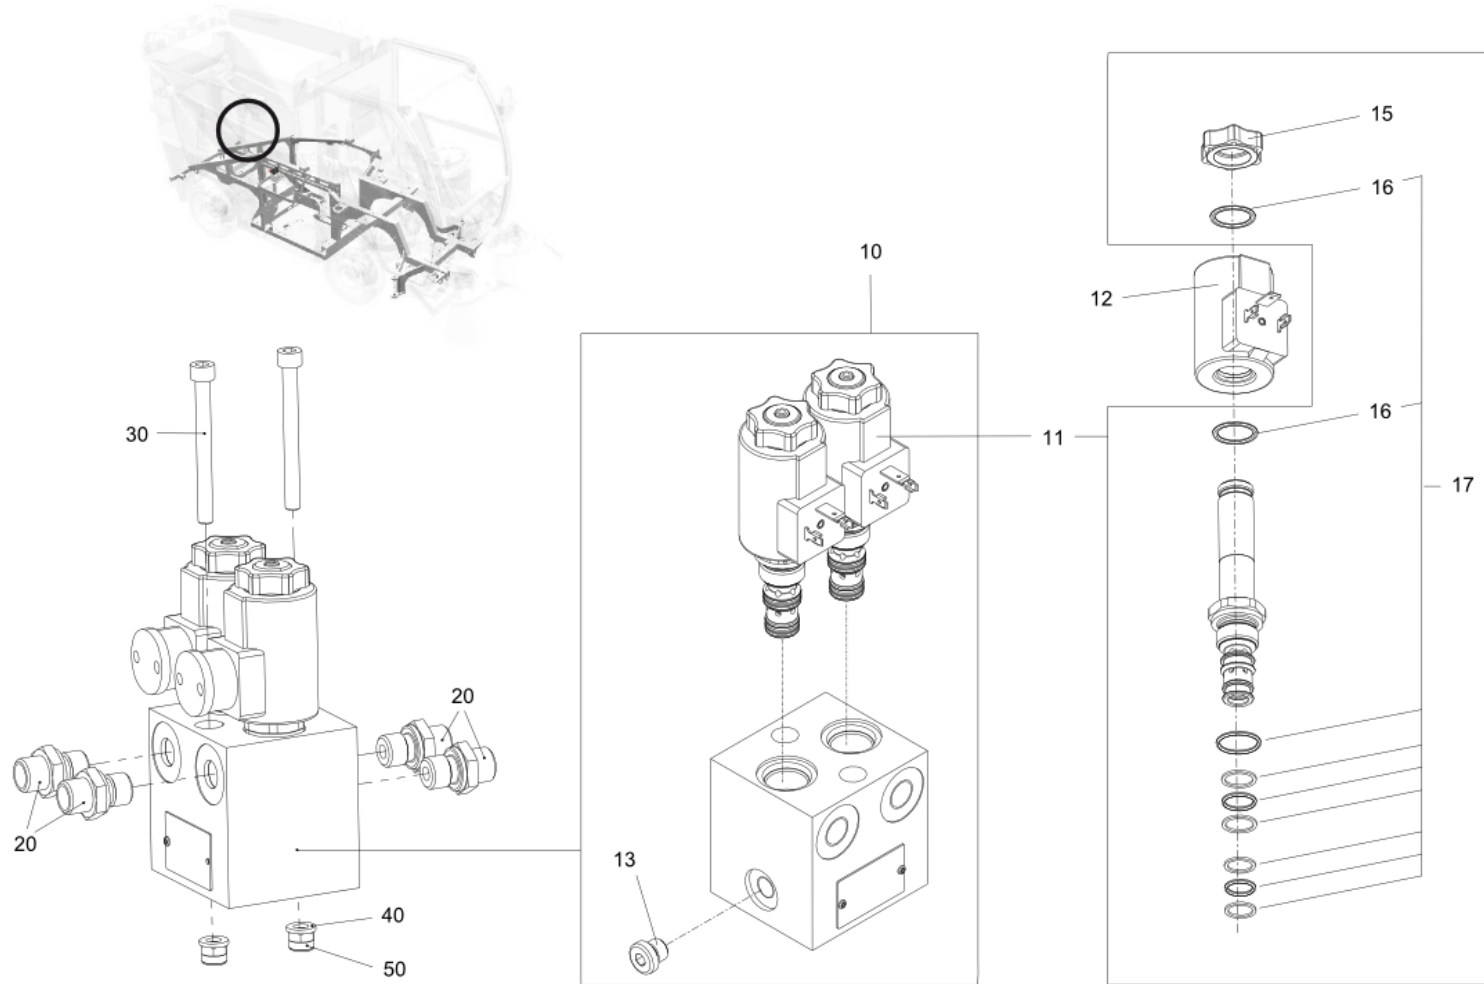

4WS Hydraulic Block (7007041)
Chassis 4WS Hydraulic Block
4 Wheel Steering

All Copyright and rights are the property of Johnston Sweepers Ltd.

4WS Hydraulic Block (7007041)

Chassis\4WS Hydraulic Block

4 Wheel Steering

Item no.	Part no.	Description	QTY	Unit
10	7003441	Hydraulic block Steering	1	PC
11	7010868	Directional valve	2	PC
12	17951601-0	Coil 12v DC C27 WATT	2	PC
13	09572132-0	Sealing Plug VS-R 1/8 WD	1	PC
15	17951522-0	Knurled Nut	2	PC
16	17951521-0	O-Ring	2	PC
17	17953135-0	Seal kit	2	PC
20	09572952-0	MALE COUPLING, GE08LR CFX	4	PC
30	92137093-0	Hex Socket Cap Screw - M6Cx75 - 12.9	2	PC
40	93212009-0	Plain Washer M6	2	PC
50	93085004-0	Nyloc Hex Nut M6C - 8	2	PC