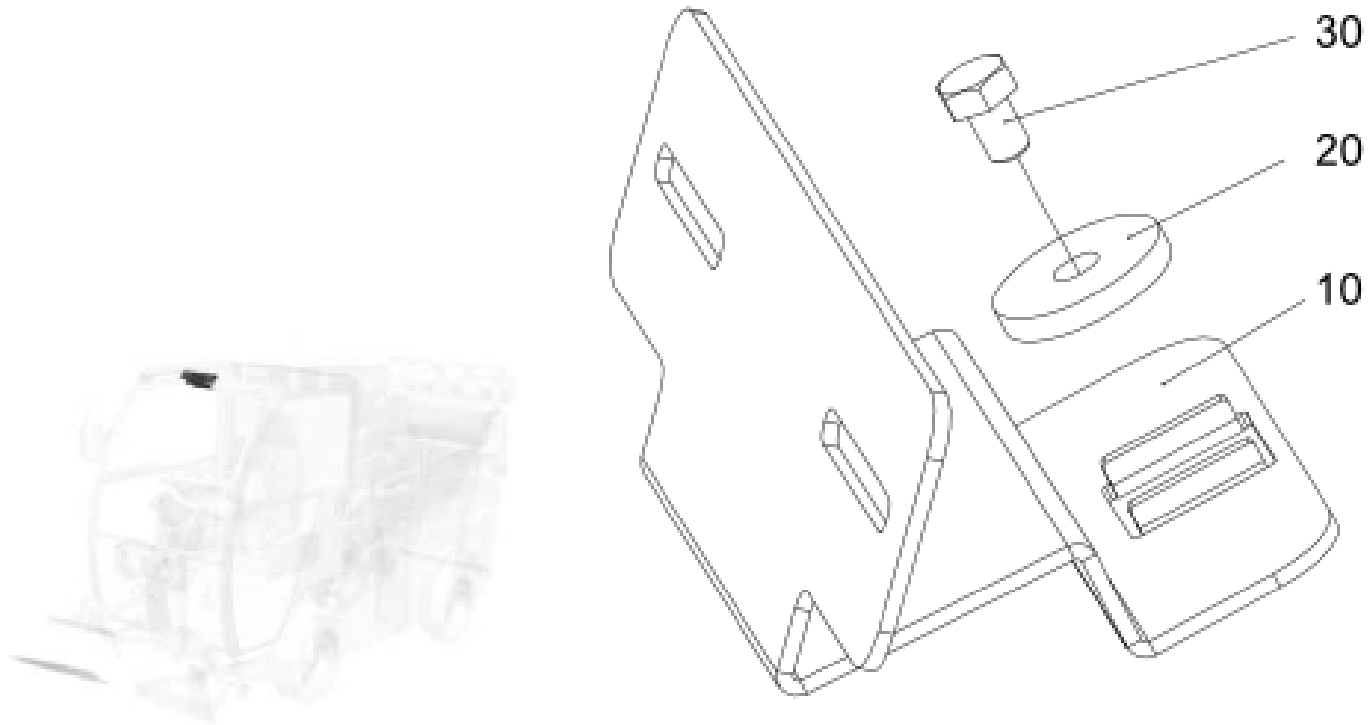

Fire Extinguisher (7008354)
Cab Options\Fire Extinguisher

Item no.	Part no.	Description	QTY	Unit
10	09532063-0	Fire extinguisher, with holder.	1	PC
20	92097299-0	Hex Head Screw - M6Cx16 - 8.8	3	PC
30	93212009-0	Plain Washer M6	3	PC

All Copyright and rights are the property of Johnston Sweepers Ltd.

Front Number Plate Bracket (7013389)
Cab Options\Front Number Plate Bracket

All Copyright and rights are the property of Johnston Sweepers Ltd.