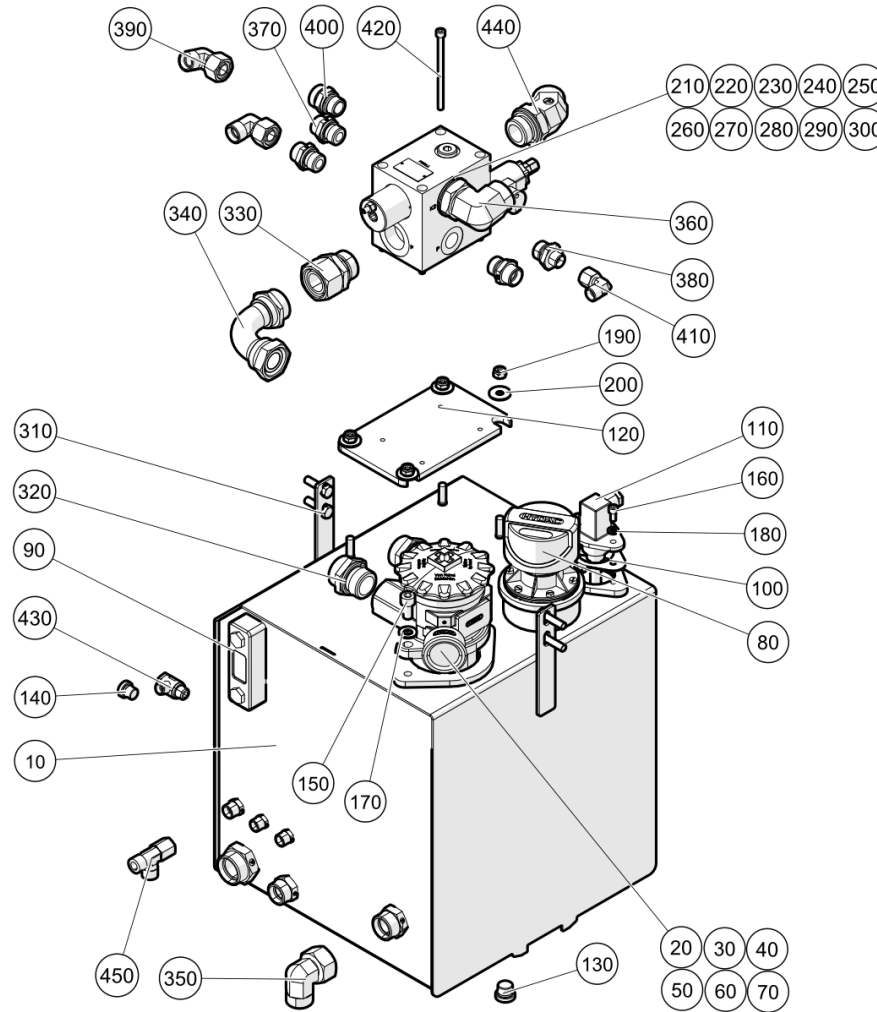

Hydraulic System Steel Pipes (7007035)

Hydraulics\Hydraulic System Steel Pipes

Hydraulic System Steel Pipes (7007035)

Hydraulics\Hydraulic System Steel Pipes

Item no.	Part no.	Description	QTY	Unit
10	09572950-0	MALE COUPLING, GE08LR3/8A3CX	2	PC
20	7012238	Hydraulic pipe SBM / P	1	PC
30	7012267	Backflow pipe assembly	1	PC
40	7012241	Hydraulic pipe LS / R	1	PC
50	7012242	Hydraulic pipe A1 / Brush lift	1	PC
60	7012260	Hydraulic pipe A / Brush LH	1	PC
70	7012261	Hydraulic pipe B / Brush LH	1	PC
80	7012258	Hydraulic pipe A / Brush RH	1	PC
90	7012259	Hydraulic pipe B / Brush RH	1	PC
100	7012226	Hydraulic returnflow block CS1	1	PC
110	09570192-0	Elbow Connection	1	PC
120	09572135-0	Sealing Plug VS-R 1/2 WD	1	PC
130	09572134-0	Sealing Plug VS-R 3/8 WD	1	PC
140	92097310-0	Hex Head Screw - M6Cx55 - 8.8	2	PC
150	93212009-0	Plain Washer M6	2	PC
160	09572954-0	MALE COUPLING, GE10LR3/8CFX	2	PC
170	09571001-0	CONNECTION	1	PC