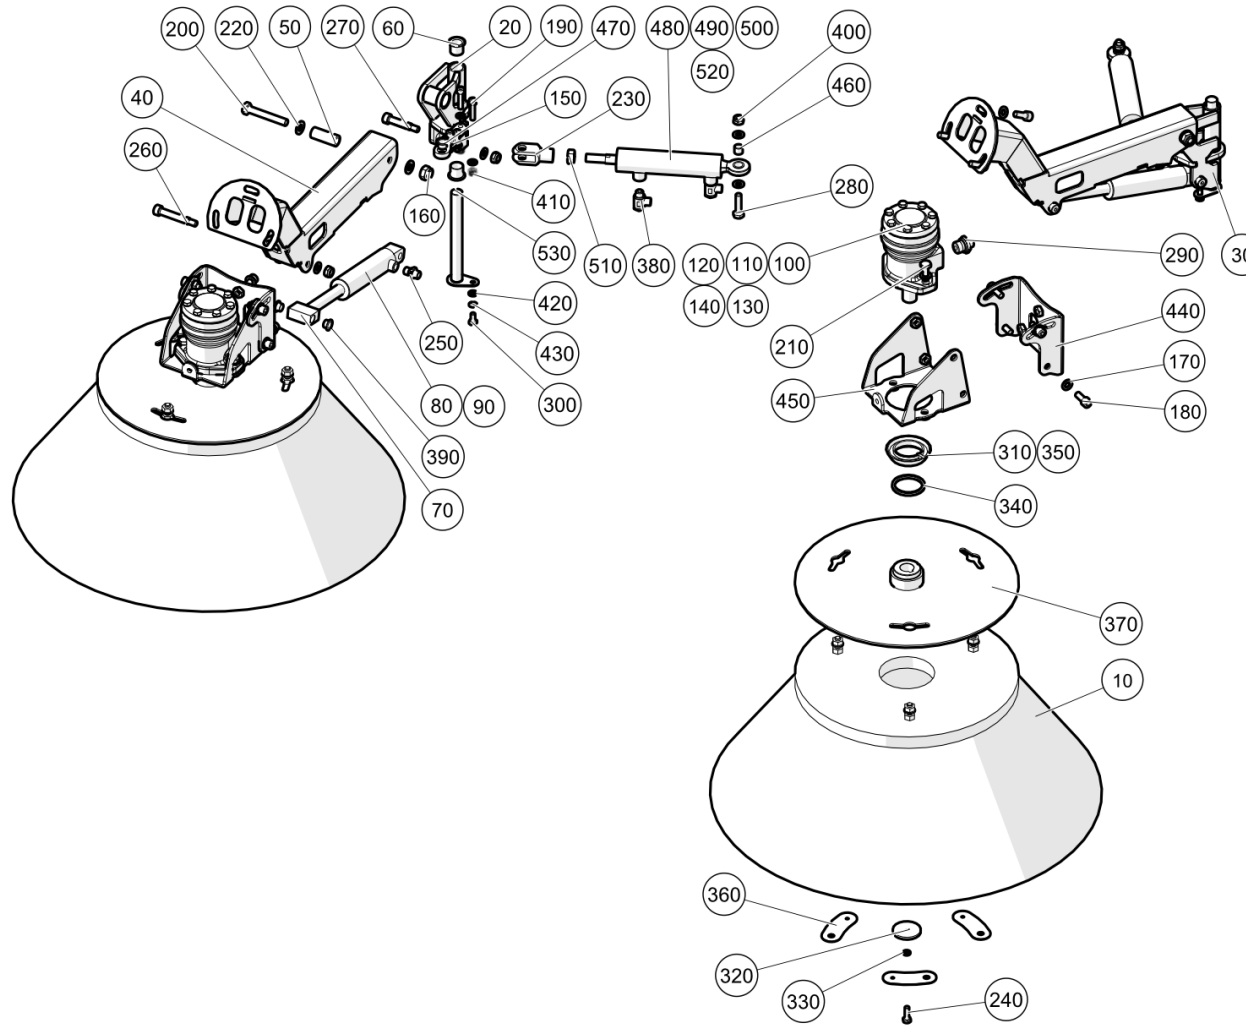

Brush Arms (7007283, 7002448, 7002517)

Sweepgear\Brush Arms

Item no.	Part no.	Description	QTY	Unit
250	09572952-0	MALE COUPLING, GE08LRCFX	1	PC
260	93469247-0	FITTING COLLAR BOLT	1	PC
270	93469244-0	FITTING COLLAR BOLT	1	PC
280	92097416-0	Hex Head Screw - M10Cx40 - 8.8	1	PC
290	09572955-0	MALE COUPLING, GE10LR1/2A3CX	2	PC
300	92097372-0	Hex Head Screw - M8Cx16 - 8.8	1	PC
310	7008041	Deflector -Channel Brush	1	PC
320	17950913-0	Special washer, 50/9X5	1	PC
330	93361108-0	SI WASHER, M8 DACR DIN25201 NL 8	1	PC
340	17950173-0	Foam rubber ring	1	PC
350	17950172-0	Deflector ring	1	PC
360	7008134	Plate	3	PC
370	7003077	Flange	1	PC
380	09570505-0	BANJO UNION, SWVE08LRA3C	2	PC
390	09505006-0	Bearing-Dry Metric+Flange 12 I/D x 9Lg	2	PC
400	93085006-0	Nyloc Hex Thin Nut M10C - 8	3	PC
410	93085005-0	Nyloc Hex Thin Nut M8C - 8	2	PC
420	93212011-0	Plain Washer M8	3	PC
430	93699710-0	Spring Washer - Plated M8	1	PC
440	7007030	Gusset -complete	1	PC
450	7007032	Hydraulic motor Holder	1	PC
460	7007017	Tube -Hydraulic 15x2	1	PC
470	09505007-0	Bearing-Dry Metric+Flange 14 I/D x 12Lg	1	PC
480	15052512-0	Cylinder Side Brush Position	1	PC