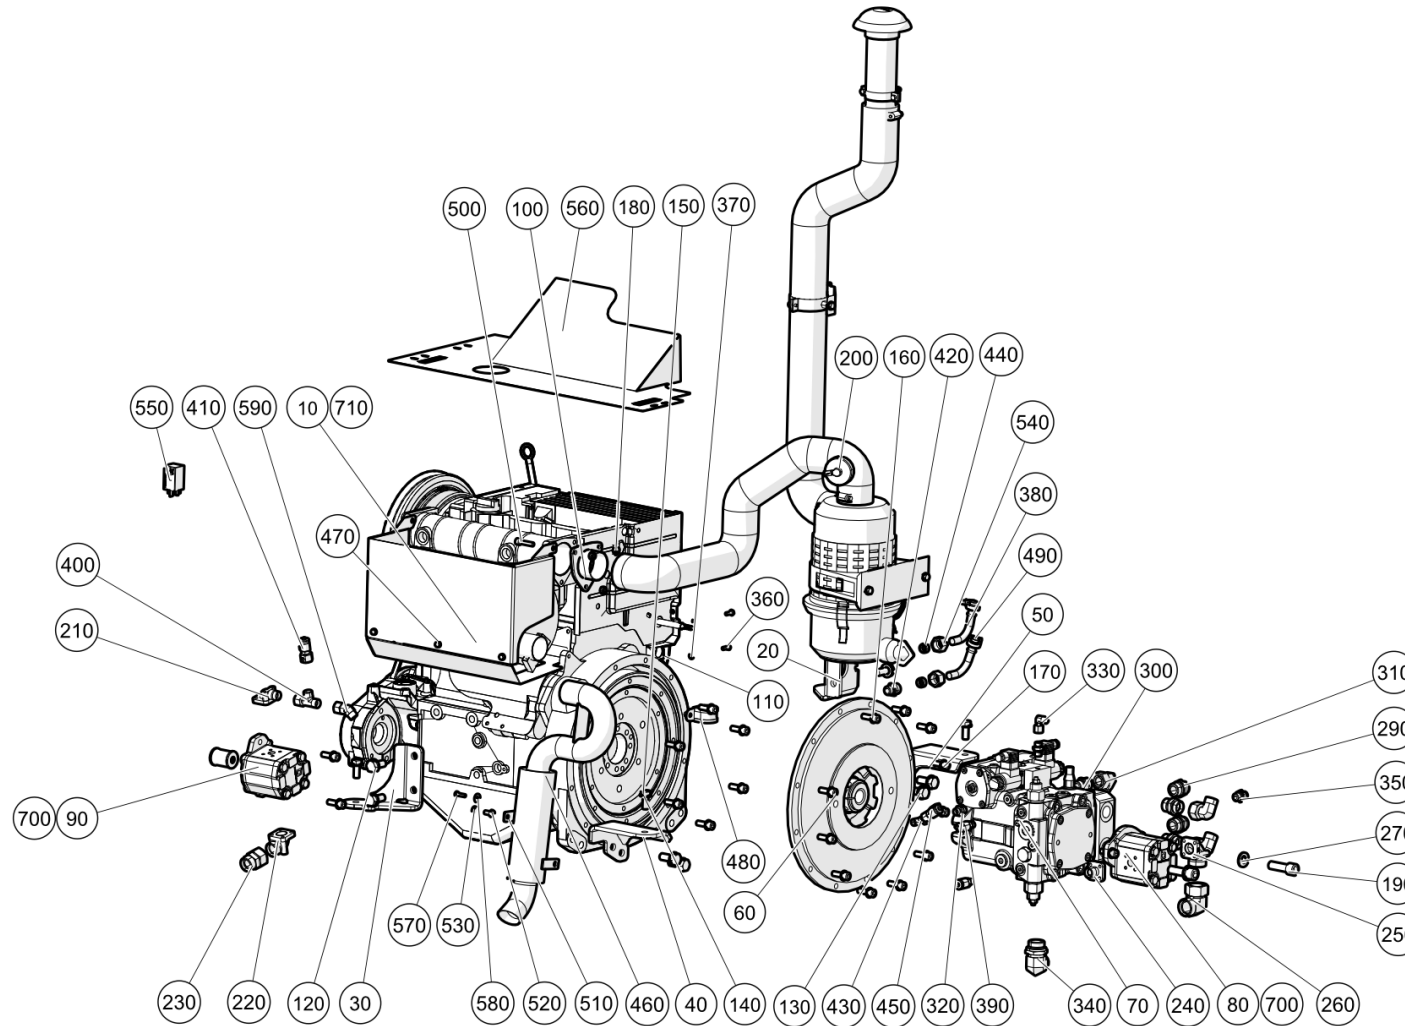

All Copyright and rights are the property of Johnston Sweepers Ltd.

All Copyright and rights are the property of Johnston Sweepers Ltd.

Engine (7000982)

Engine\Engine

Item no.	Part no.	Description	QTY	Unit
10	7000804	Deutz D2011L03i Diesel engine	1	PC
20	7026695	engine support left in front	1	PC
30	7027174	engine support rear RH side	1	PC
40	7026693	engine support right in rear	1	PC
50	7026692	engine support right in front	1	PC
60	7006130	Coupling -complete BoWex 48 T48-8"	1	PC
70	7031177	Drive pump Rexroth A10VG63XX1DM complete	1	PC
80	7001222	Hydraulic pump AP200 19ccm	1	PC
90	7005725	Hydraulic pump AP200 11ccm	1	PC
100	7002008	Flange	1	PC
110	7002413	Lever Gas throttle engine	1	PC
120	92097487-0	Hex Head Screw - M14Cx35 - 8.8	8	PC
130	93212015-0	Plain Washer M14	8	PC
140	92097450-0	Hex Head Screw - M12Cx30 - 8.8	4	PC
150	93212013-0	Plain Washer M12	4	PC
160	92137158-0	Hex Socket Cap Screw - M10Cx30 - 12.9	21	PC
170	93212012-0	Plain Washer M10	21	PC
180	93085005-0	Nyloc Hex Thin Nut M8C - 8	3	PC
190	92137273-0	Hex Socket Cap Screw - M16Cx50 - 12.9	2	PC
200	7002001	Air intake -Engine	1	PC
210	09582205-0	ANGLE FLANGE COUPLING P-WFV 12 L-35 A3C	1	PC
220	09582222-0	ANGLE FLANGE COUPLING P-WFV 22 L-40	1	PC
230	09544425-0	DISTANCE ADAPTOR, DA22LOMDA3C	1	PC
240	09582180-0	09582180-0	1	PC