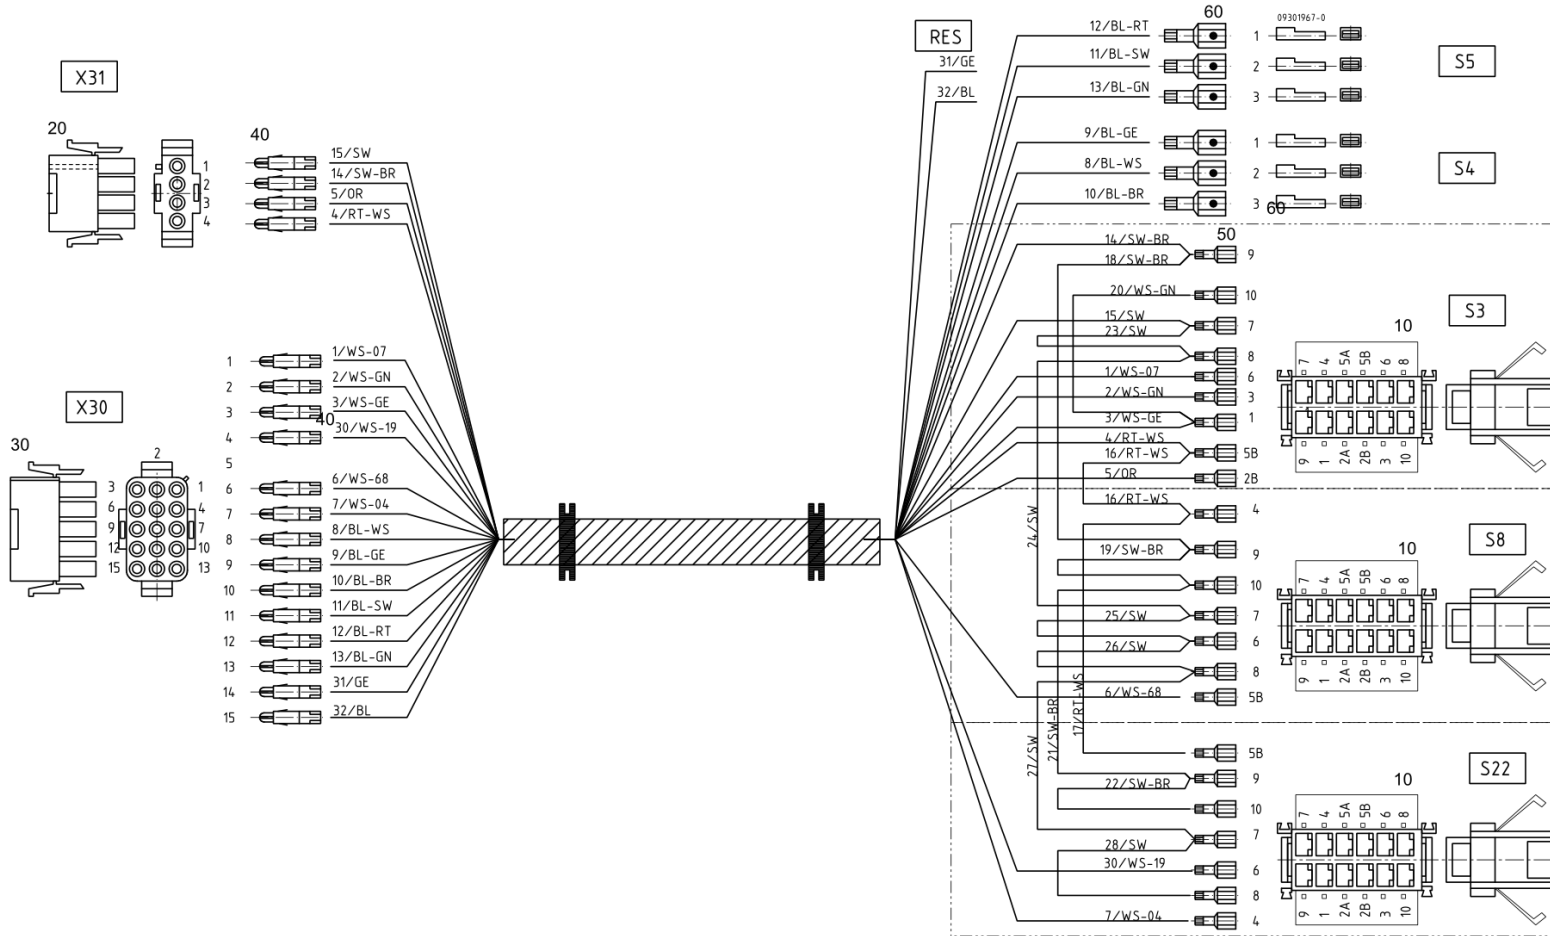

Cab Control Cable Harness (7005499)
Electrical System\Cab Control Cable Harness

All Copyright and rights are the property of Johnston Sweepers Ltd.

Cab Control Cable Harness (7005499)
Electrical System\Cab Control Cable Harness

Item no.	Part no.	Description	QTY	Unit
20	09313015-0	HOUSING	1	PC
30	09301364-0	HOUSING	1	PC
40	09313224-0	PIN CONTACT 0.5-2.1	18	PC
50	09315026-0	PUSH-ON RECEPTACLE	21	PC
60	09315030-0	CONNECTING PIECE	6	PC
10	735-50	Housing - Connector 10 Way	3	PC