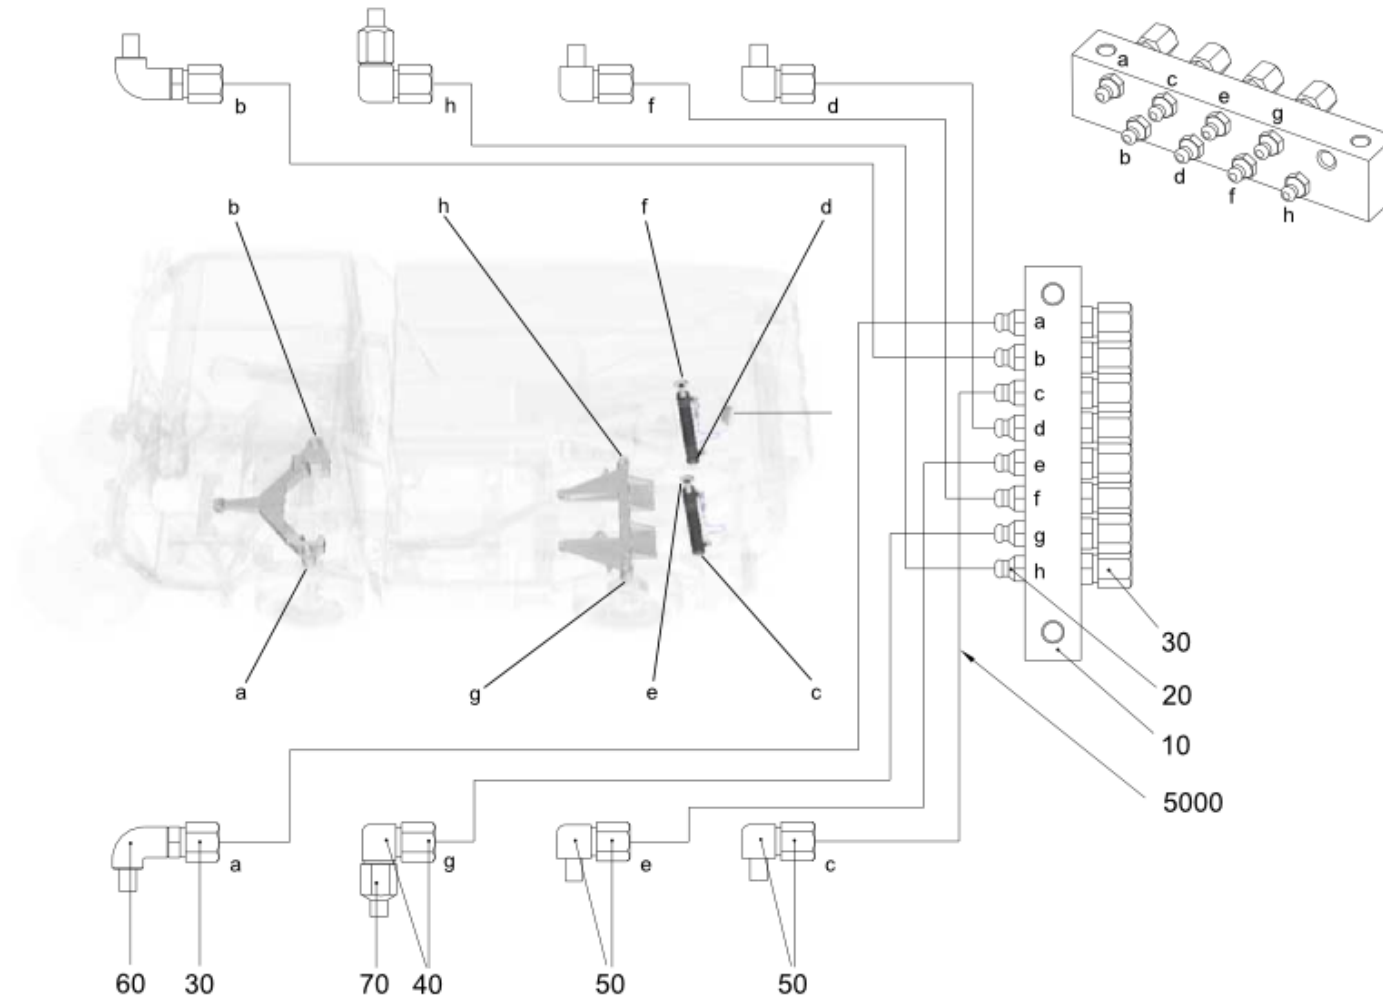

Central Lubrication Unit (7008434)
Chassis Options\Central Lubrication Unit

All Copyright and rights are the property of Johnston Sweepers Ltd.

Central Lubrication Unit (7008434)
Chassis Options\Central Lubrication Unit

Item no.	Part no.	Description	QTY	Unit
10	7015032	Lubricating strip	1	PC
20	09506008-0	LOOP NIPPLE	8	PC
30	09544852-0	SCREW-IN GLAND GE08LM14X1.5A3CX	10	PC
40	09570218-0	Nut Reducer	2	PC
50	09570217-0	Elbow	4	PC
60	09544363-0	Adaptor	2	PC
70	09544360-0	Reducer	2	PC
5000	09546004-0	Polyamid Tube, Grease-Charged	16	M
filled with grease				

All Copyright and rights are the property of Johnston Sweepers Ltd.