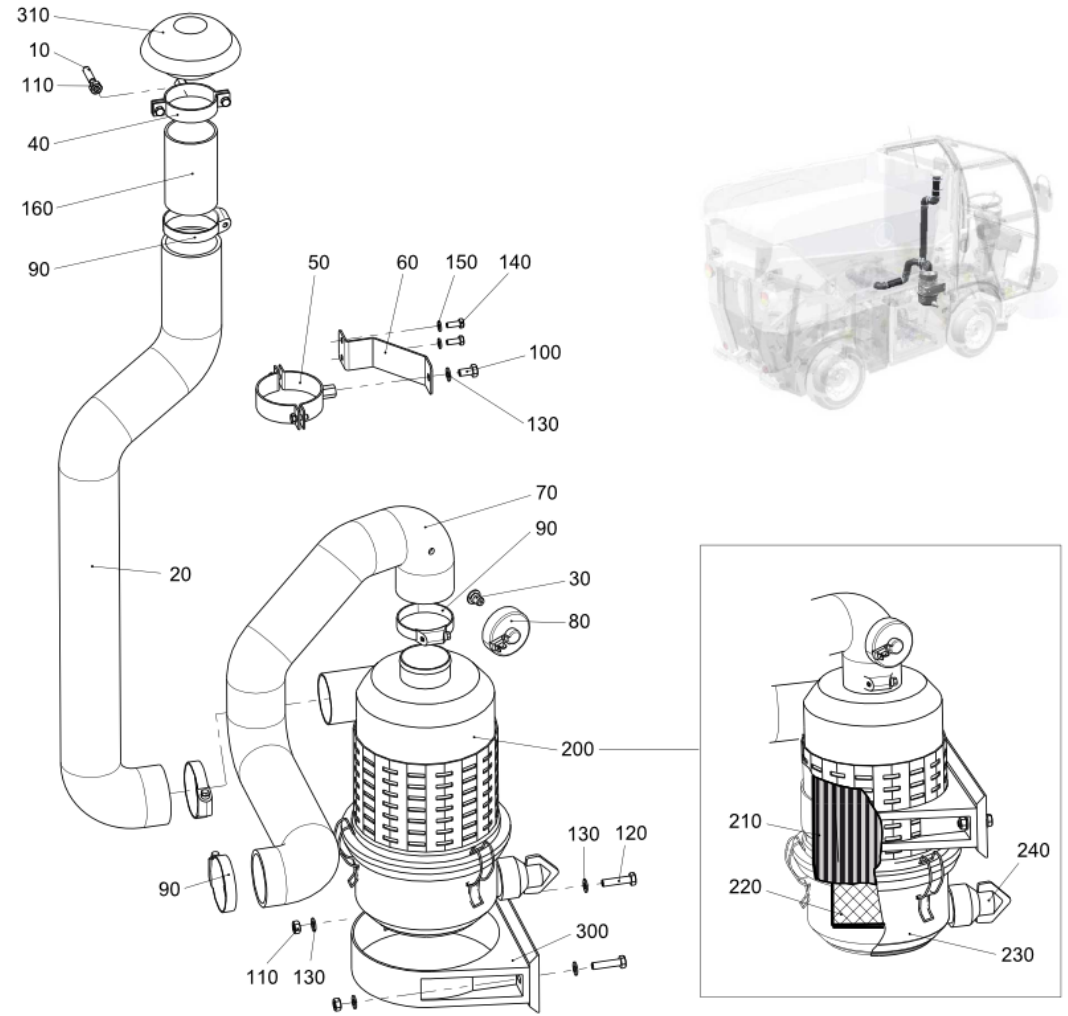

Air Cleaner (7002001)

Engine\Air Cleaner

Item no.	Part no.	Description	QTY	Unit
10	92767268-0	GRUB SCREW, SLOTTED M8X30 5.8 A2B DIN551	1	PC
20	7009728	Air-inflow pipe	1	PC
30	09517162-0	Connection	1	PC
40	09549072-0	PIPE CLAMP 59-62 A4	1	PC
50	09549073-0	PIPE CLAMP 75-77 A4	1	PC
60	7009722	Tube Holder	1	PC
70	7009729	Engine-filter-Inflow pipe	1	PC
80	09301525-0	MAINTENANCE SWITCH 39 000 62 901 -50MBAR	1	PC
90	09531049-0	HOSE CLIP, 58-75/13 ST A2B	4	PC
100	92097372-0	Hex Head Screw - M8Cx16 - 8.8	1	PC
110	93056014-0	Hex Nut M8C-8	3	PC
120	92097379-0	Hex Head Screw - M8Cx35 - 8.8	2	PC
130	93212011-0	Plain Washer M8	5	PC
140	92097299-0	Hex Head Screw - M6Cx16 - 8.8	2	PC
150	93212009-0	Plain Washer M6	2	PC
160	7009721	PE-Tube black	1	PC
200	15052188-0	air cleaner MANN EUROPICLON 45 200	1	PC
210	17904669-0	Main Filter Cartridge	1	PC
220	17904670-0	Safety filter	1	PC
230	17904671-1	Housing lower part	1	PC
240	17902658-0	Dust ejector valve	1	PC
300	15052190-0	Air Filter Holder	1	PC
310	09552055-0	Rain cap	1	PC