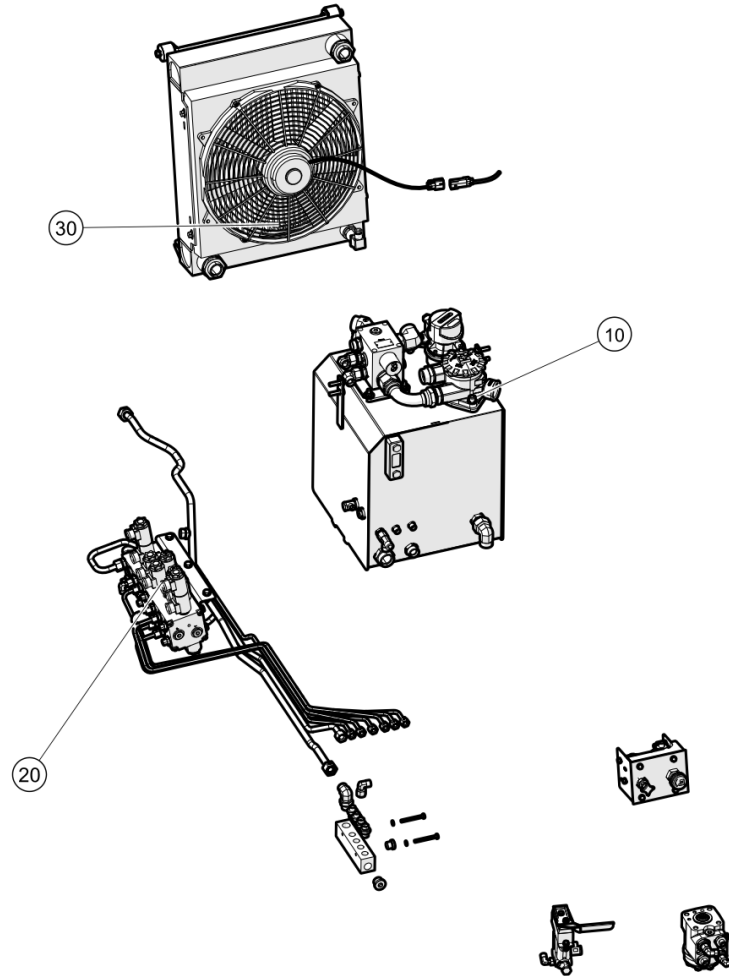

test (7001547)

Hydraulics\test

Item no.	Part no.	Description	QTY	Unit
10	7001547	Hydraulic oiltank -complete	1	PC
20	7007040	Hydraulic block Assembly	1	PC
30	7007139	Radiator -complete	1	PC
40	7007291	Steering -Hydraulic	1	PC
50	7005794	Hydraulic -Cab	1	PC
60	7007308	Control unit pre-assembled	1	PC
70	09572950-0	MALE COUPLING, GE08LR3/8A3CX	2	PC
80	7012238	Hydraulic pipe SBM / P	1	PC
90	7012267	Backflow pipe assembly	1	PC
100	7012241	Hydraulic pipe LS / R	1	PC
110	7012242	Hydraulic pipe A1 / Brush lift	1	PC
120	7012260	Hydraulic pipe A / Brush LH	1	PC
130	7012261	Hydraulic pipe B / Brush LH	1	PC
140	7012258	Hydraulic pipe A / Brush RH	1	PC
150	7012259	Hydraulic pipe B / Brush RH	1	PC
160	7012226	Hydraulic returnflow block CS1	1	PC
170	09570192-0	Elbow Connection	1	PC
180	09572135-0	Sealing Plug VS-R 1/2 WD	1	PC
190	09572134-0	Sealing Plug VS-R 3/8 WD	1	PC
200	92097310-0	Hex Head Screw - M6Cx55 - 8.8	2	PC
210	93212009-0	Plain Washer M6	2	PC
220	09572954-0	MALE COUPLING, GE10LR3/8CFX	2	PC
230	09571001-0	CONNECTION	1	PC
5000	7010522	Hydraulic hoses basic machine 1m3	1	PC

All Copyright and rights are the property of Johnston Sweepers Ltd.

test (7001547)
Hydraulics\test

All Copyright and rights are the property of Johnston Sweepers Ltd.