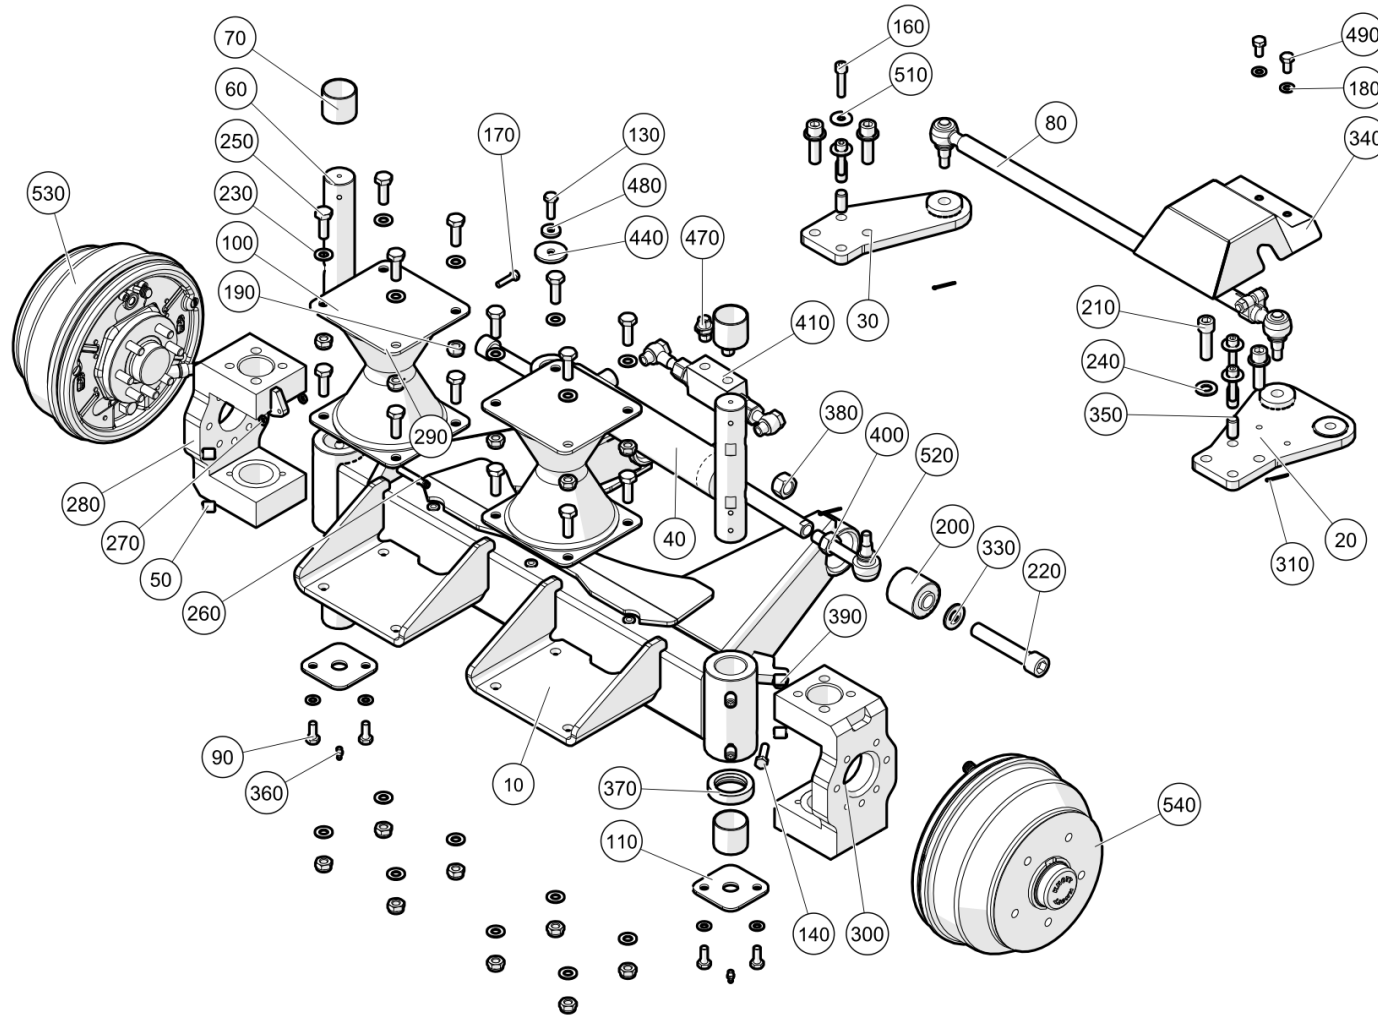

4WS Rear Axle (7001100)
Chassis 4WS Rear Axle

4WS Rear Axle (7001100)

Chassis\4WS Rear Axle

Item no.	Part no.	Description	QTY	Unit
270	93041009-0	Hexagon Nut - M6c Lock	2	PC
280	7005004	Bail swivel 4WS-axle LH-side	1	PC
290	09523345-0	BODYWORK WASHER, 6/25X1,8 ST A2B	1	PC
300	7001060	Bail swivel 4WS-axle RH-side	1	PC
310	93565163-0	COTTER PIN, 2X25 ST A2B DIN94	3	PC
330	93210523-0	Plain Washer M16	4	PC
340	7009493	Cover	1	PC
350	93550433-0	Spring Pin (Slotted) - Ø12x24 S.Steel LD	4	PC
360	09506021-0	LOOP NIPPLE	2	PC
370	6831-0091	DEEP GROOVE BALL BEARING	2	PC
380	93084009-0	Self locking nut	2	PC
390	93056014-0	Hex Nut M8C-8	2	PC
400	93056061-0	Hex Nut M14F-8	1	PC
410	7007858	Blocking Valve Pre-assembled 4WS	1	PC
440	7017123	washer steering ram	1	PC
470	09572952-0	MALE COUPLING, GE08LRCTX	2	PC
480	93281005-0	Washer 8,4/21X4 ST A2B DIN7349	1	PC
490	92097372-0	Hex Head Screw - M8Cx16 - 8.8	2	PC
510	93300509-0	Plain Large Washer M8	4	PC
520	7146-1813	BALL JOINT, RIGHT	1	PC
530	7001045	Brake Drum Assembly L.H.	1	PC
540	7001043	Drum Brake Assembly R.H.	1	PC