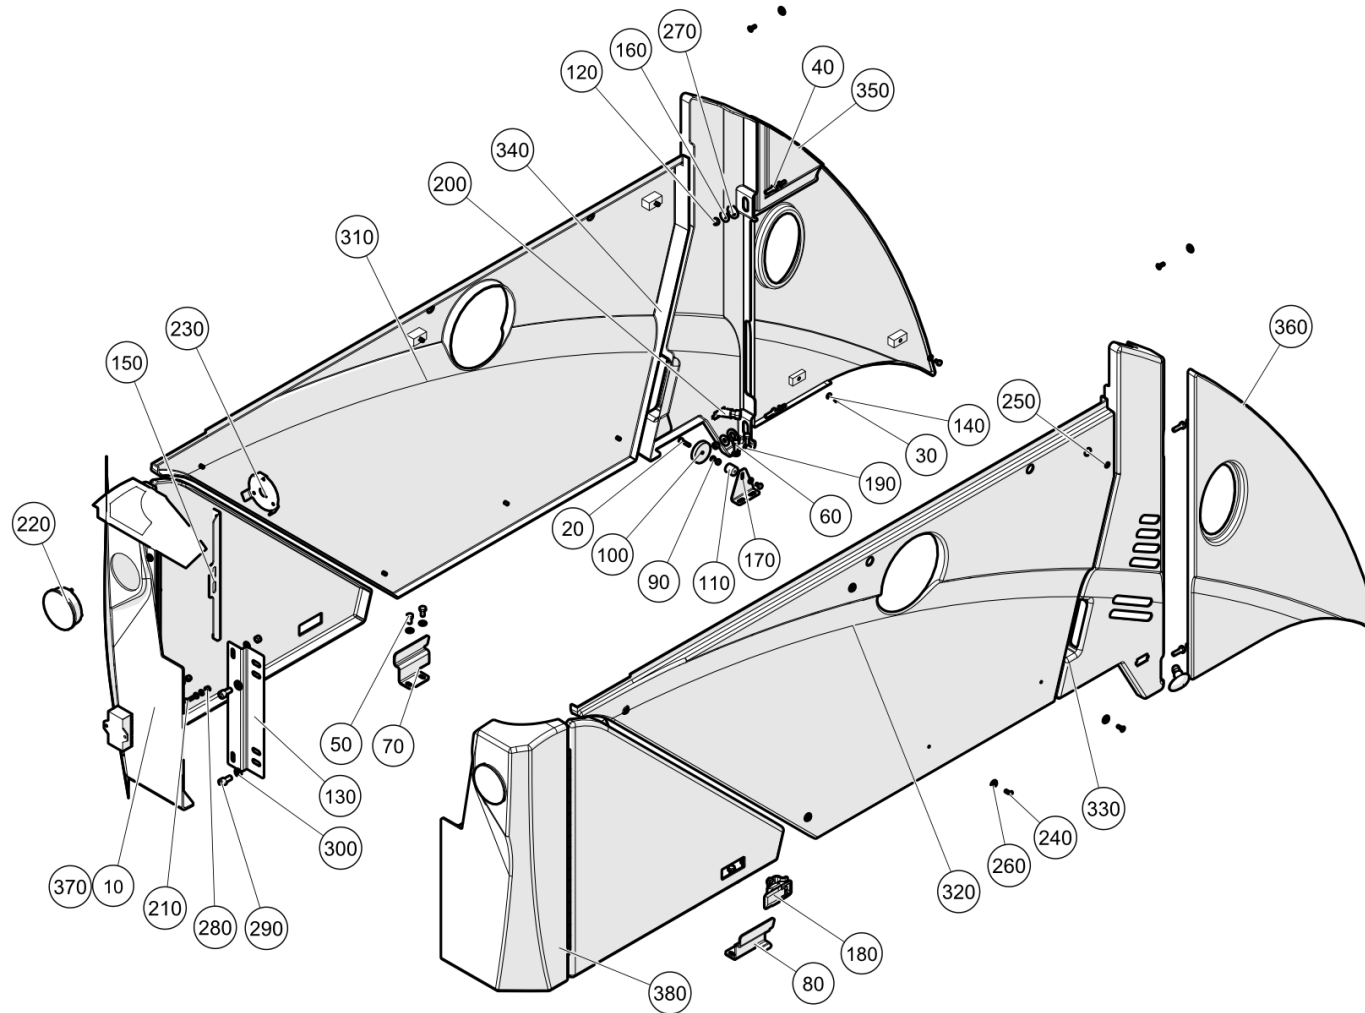

Hopper Final Trim (7007293)

Final Trim\Hopper Final Trim

All Copyright and rights are the property of Johnston Sweepers Ltd.

Hopper Final Trim (7007293)

Final Trim\Hopper Final Trim

Item no.	Part no.	Description	QTY	Unit
250	92153054-0	Hex Socket CSK Screw M6Cx40 10.9	4	PC
260	93285507-0	COUNTERSUNK WASHER	14	PC
270	93210523-0	Plain Washer M16	4	PC
280	93085004-0	Nyloc Hex Nut M6C - 8	4	PC
290	92137155-0	Hex Socket Cap Screw - M10Cx20 - 12.9	4	PC
300	93212012-0	Plain Washer M10	4	PC
310	7006024	Trim -Hopper	1	PC
320	7007298	Final Trim -Hopper R.H.Main	1	PC
330	7007647	Trim Assembly Right	1	PC
340	7007648	Trim Assembly Left	1	PC
350	7009135	Door -Final Trim Left	1	PC
360	7009136	Door -Final Trim Right	1	PC
370	7017204	Final Trim Rear LH Side complete JS	1	PC
380	7017215	Final Trim Rear RH Side complete JS	1	PC