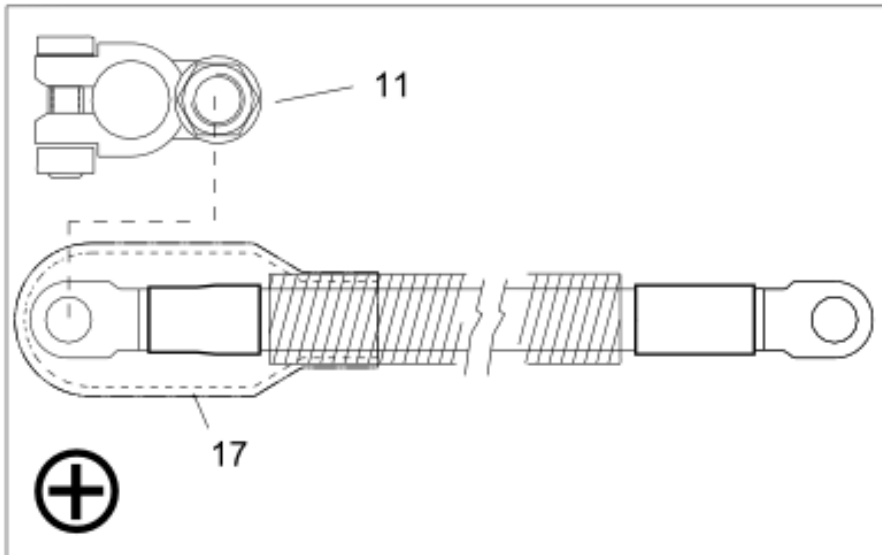

Battery Cable Harness (7004657, 7004659)

Electrical System\Battery Cable Harness

All Copyright and rights are the property of Johnston Sweepers Ltd.

Battery Cable Harness (7004657, 7004659)

Electrical System\Battery Cable Harness

Item no.	Part no.	Description	QTY	Unit
10	7004657	Harness -Chassis Batterie plus	1	PC
11	09301990-0	BATTERY TERMINAL	1	PC
17	09301994-0	Battery pole cover, red	1	PC
20	7004659	Harness -Chassis Batterie minus	1	PC
21	09301991-0	BATTERY TERMINAL	1	PC