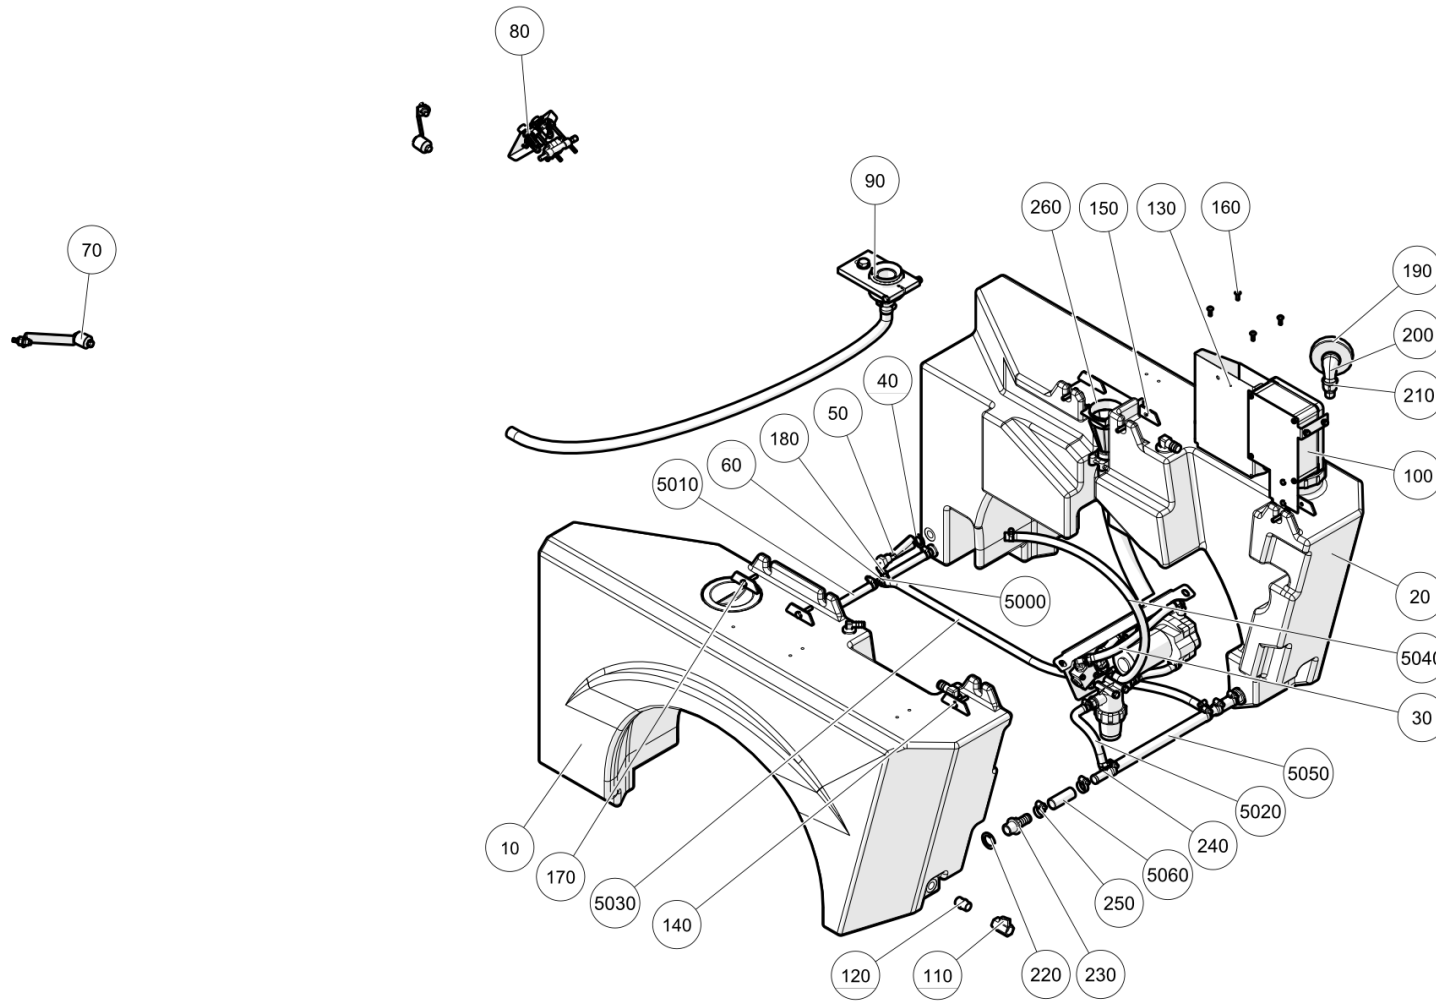

Water System Complete (7005455)
Water System\Water System Complete

All Copyright and rights are the property of Johnston Sweepers Ltd.

Water System Complete (7005455)
Water System\Water System Complete

Item no.	Part no.	Description	QTY	Unit
10	7005378	Water tank pre-assembled LH	1	PC
20	7005401	Water tank pre-assembled RH	1	PC
30	7002318	Water pump Assembly	1	PC
40	09518787-0	GASKET, 21/33X2 NBR	1	PC
50	15060209-0	Level sensor, 205KS-120B CFG: 00	1	PC
60	09518688-0	HOSE T CONNECTOR, TS13 POM CFG: 00	1	PC
70	7006907	Nozzle pre-assembled	2	PC
80	7005792	Water system -Cab	1	PC
90	7007288	Hose Water recirculation cpl.	1	PC
100	7033799	Activation Pinch-valve 1m3	1	PC
110	09550018-0	BALL VALVE, MINI DN10 1/2" MS VCR	1	PC
120	09598226-0	DOUBLE NIPPLE, 1/2" MS VNI CFG: 00	1	PC
130	7008351	Hose Holder	1	PC
140	7009394	Shim plate	5	PC
150	7009397	Shim plate Middle	1	PC
160	92890233-0	PAN HEAD TAPPING SCREW	4	PC
170	92067383-0	Hex Head Bolt - M8Cx40 - 8.8	6	PC
180	09531046-0	Hose Clamp	10	PC
190	09541516-0	STORZ FIXED COUPLING, AG 1" KA66	1	PC
200	09510375-0	ELBOW - 90 RED IG1"-AG3/4" 92 ISO A4 TZN	1	PC
210	09513527-0	BUSH, RED IG3/4"-AG1/2" 246 ISO M4 TZN C	1	PC
220	09518788-0	GASKET, 21/33X2 NBR	2	PC
230	09518675-0	CONNECTION	2	PC
240	09518690-0	CONNECTOR	2	PC