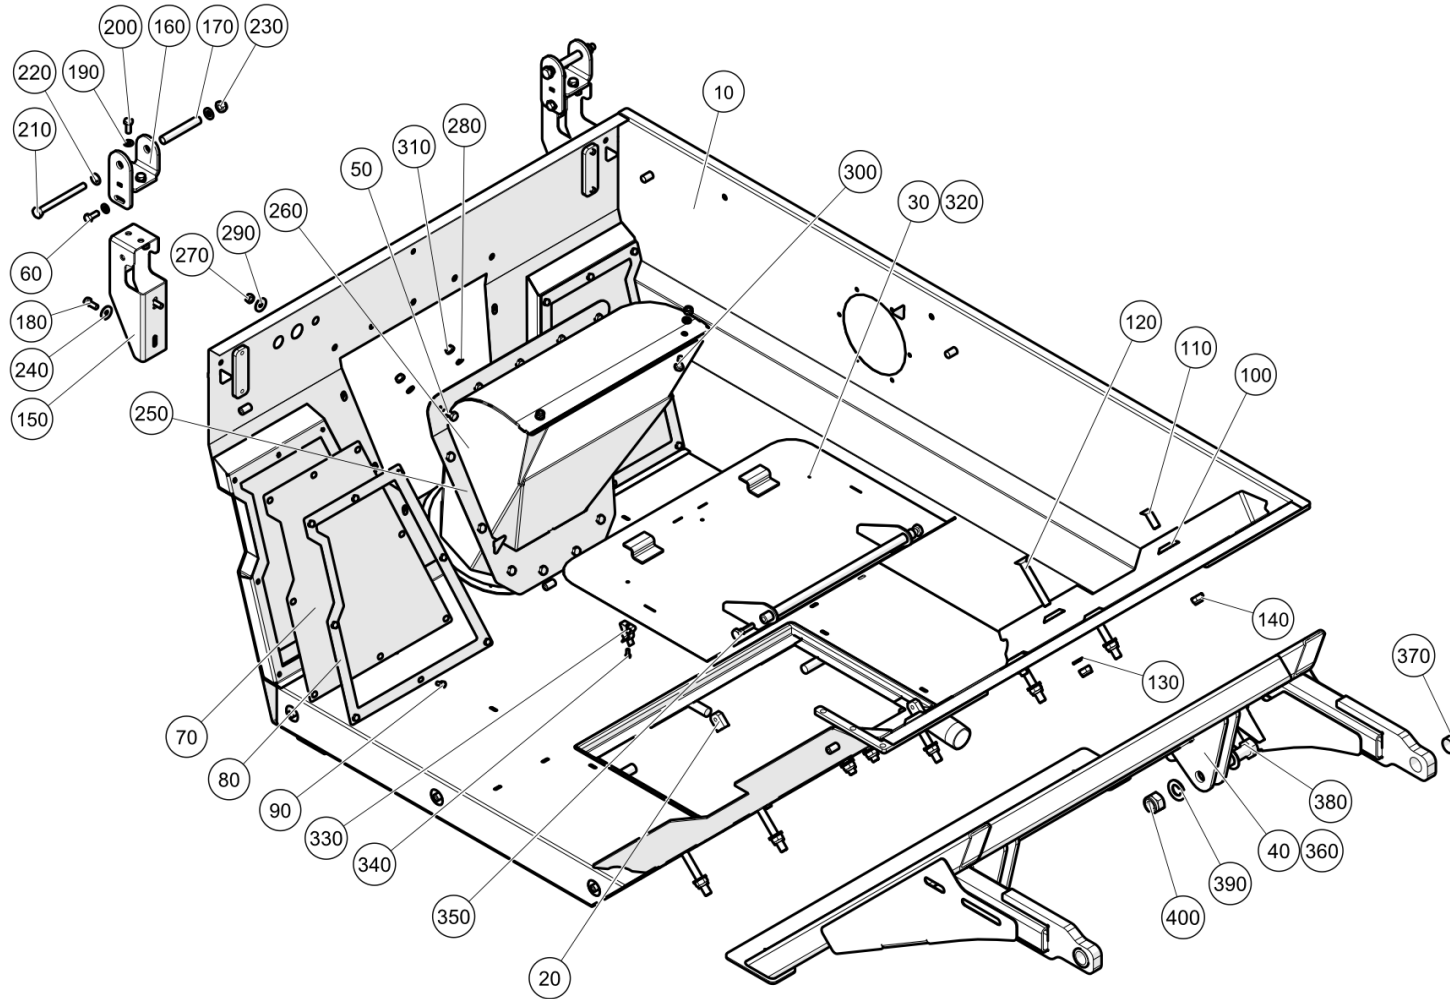

Hopper Sump (7003363)

Hopper\Hopper Sump

Hopper Sump (7003363)

Hopper\Hopper Sump

Item no.	Part no.	Description	QTY	Unit
10	7000535	Hopper casing	1	PC
20	15053349-0	Holder	2	PC
30	7003328	Lid	1	PC
40	7003365	Tilting frame -Hopper	1	PC
50	7003436	Inlet -Hopper	1	PC
60	7003464	Pivot Connector 1	2	PC
70	7000517	Recycled tank perforated plate, hopper	2	PC
80	7000507	Screw-down plate, recycling sieve	2	PC
90	92099298-0	Hex Head Screw - M6Cx12 - A2	10	PC
100	15052736-0	Countersunk washer, 13/40X7 1.4301	10	PC
110	92099298-0	Hex Head Screw - M6Cx12 - A2	12	PC
120	92152104-0	Hexagon Socket CSK Head Screw M12Cx90 A2	6	PC
130	93212013-0	Plain Washer M12	10	PC
140	93085807-0	Nyloc Hex Nut M12C - 8	10	PC
150	7001521	Retainer	2	PC
160	7003583	Bearing	2	PC
170	7003468	Spacer bushing d=14x2	2	PC
180	92099373-0	Hex Head Screw - M8Cx20 - A2	4	PC
190	93212011-0	Plain Washer M8	6	PC
200	92097374-0	Hex Head Screw - M8Cx20 - 8.8	6	PC
210	92067433-0	Hex Head Bolt - M10Cx110 - 8.8	2	PC
220	93212012-0	Plain Washer M10	4	PC
230	93085006-0	Nyloc Hex Thin Nut M10C - 8	2	PC
240	93300509-0	Plain Large Washer M8	4	PC