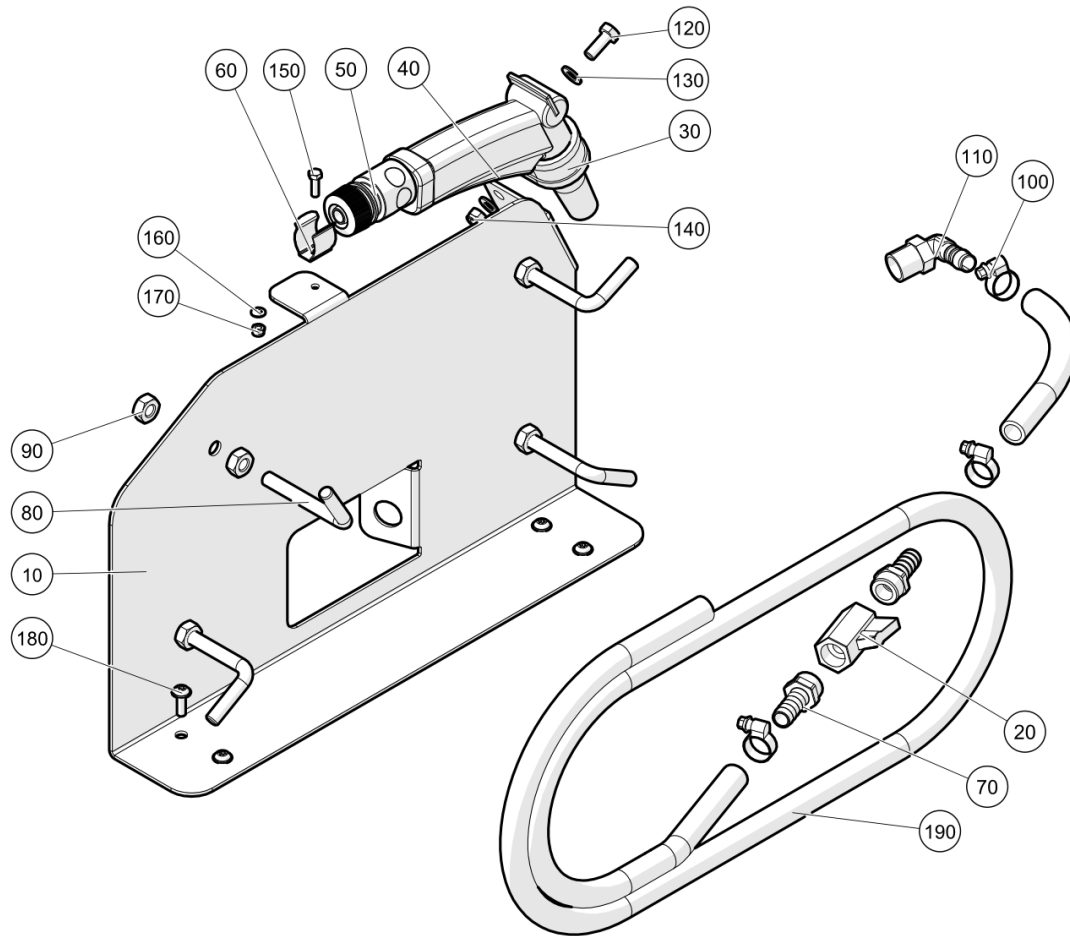

Low Pressure Water Hose (7008431)
Water System Options\Low Pressure Water Hose

All Copyright and rights are the property of Johnston Sweepers Ltd.

Low Pressure Water Hose (7008431)
Water System Options\Low Pressure Water Hose

Item no.	Part no.	Description	QTY	Unit
10	7008426	Hose Holder	1	PC
20	09550018-0	BALL VALVE, MINI DN10 1/2" MS VCR	1	PC
30	09549162-0	PIPE CLAMP, NORMA RSGU 1.35/25-W1	1	PC
40	09552960-0	Pulse spray 8100	1	PC
50	09552961-0	Water Valve, SB 1/2"	1	PC
60	R414000398197	CLAMP	1	PC
70	09518240-0	HOSE CONNECTION ID13 AG G1/2"	2	PC
80	7008428	Hook	4	PC
90	93056015-0	Hex Nut M10C-8	8	PC
100	09531046-0	Hose Clamp	3	PC
110	09518724-0	CONNECTION	1	PC
120	92097374-0	Hex Head Screw - M8Cx20 - 8.8	1	PC
130	93212011-0	Plain Washer M8	2	PC
140	93085005-0	Nyloc Hex Thin Nut M8C - 8	1	PC
150	92097263-0	Hex Head Screw - M5Cx16 - 8.8	1	PC
160	93210109-0	Plain Washer M5	1	PC
170	93085003-0	Nyloc Hex Nut M5C - 8	1	PC
180	92890233-0	PAN HEAD TAPPING SCREW	4	PC
190	09546618-0	PRESSURE HOSE, NYLFLEX LW13	6.55	M