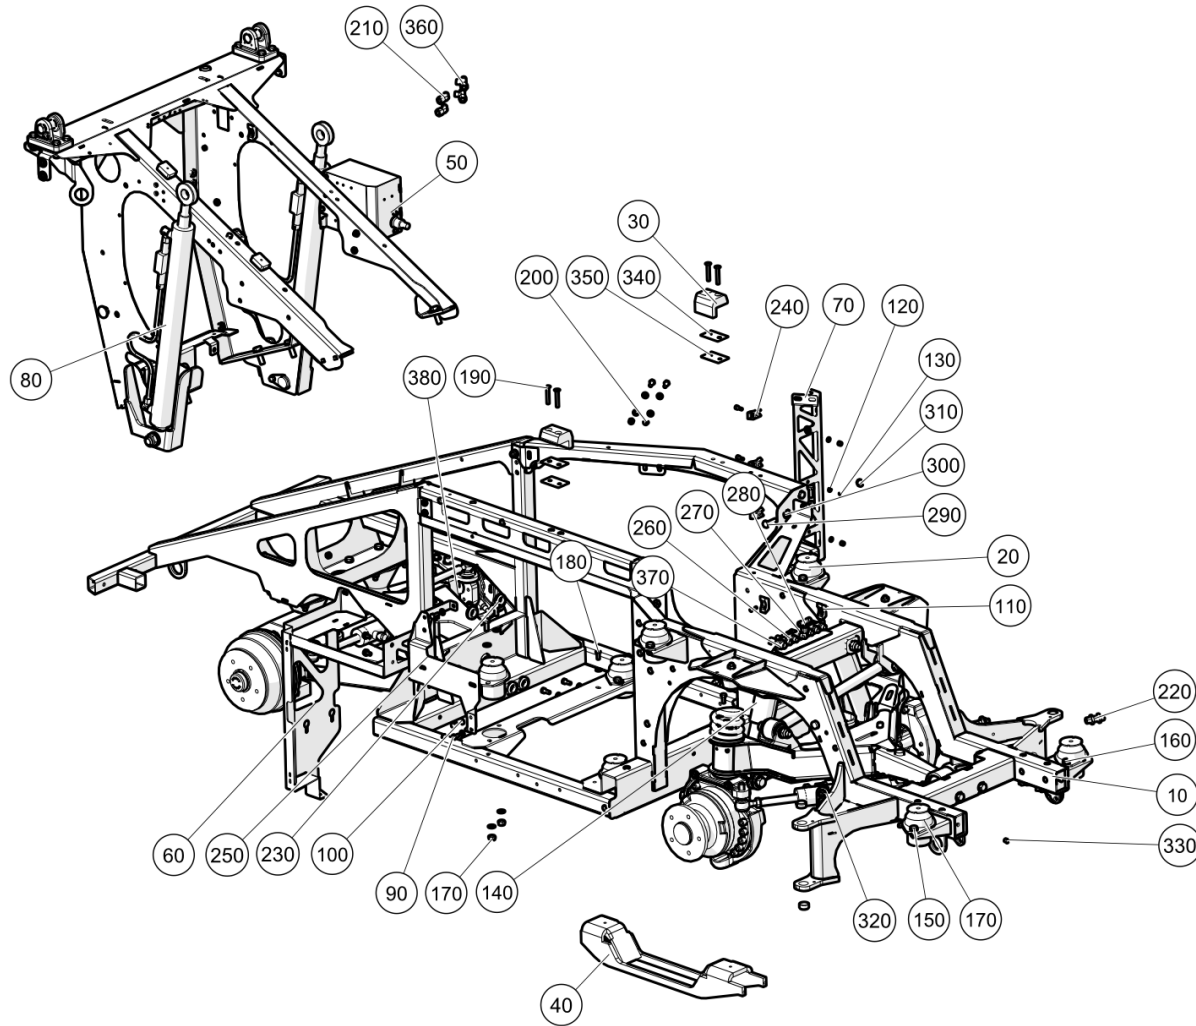

4WS Pre-Assembled Chassis (7032522)

Chassis\4WS Pre-Assembled Chassis

All Copyright and rights are the property of Johnston Sweepers Ltd.

4WS Pre-Assembled Chassis (7032522)

Chassis\4WS Pre-Assembled Chassis

Item no.	Part no.	Description	QTY	Unit
10	09505058-0	Bearing Bush 20/26x12	4	PC
20	15052180-1	hydraulic mount medium 60	8	PC
30	7005038	Saddle -Hopper	2	PC
40	7000996	Guard zu Deutz	1	PC
50	7001048	Hopper trestle pre-assembled	1	PC
60	7003428	Frame Right	1	PC
70	7003766	Pick-up -Final Trim	1	PC
80	15051050-0	Tipping cylinder, preassembled	2	PC
90	92097372-0	Hex Head Screw - M8Cx16 - 8.8	4	PC
100	93212011-0	Plain Washer M8	20	PC
110	92137079-0	Hex Socket Cap Screw - M6Cx16 - 12.9	5	PC
120	93212009-0	Plain Washer M6	3	PC
130	93085004-0	Nyloc Hex Nut M6C - 8	3	PC
140	92137081-0	Hex Socket Cap Screw - M6Cx20 - 12.9	3	PC
150	92097412-0	Hex Head Screw - M10Cx25 - 8.8	16	PC
160	93212012-0	Plain Washer M10	34	PC
170	93085006-0	Nyloc Hex Thin Nut M10C - 8	17	PC
180	92097374-0	Hex Head Screw - M8Cx20 - 8.8	12	PC
190	92153070-0	Hex Socket CSK Screw M8Cx50 10.9	4	PC
200	93085005-0	Nyloc Hex Thin Nut M8C - 8	4	PC
210	09571078-0	ELBOW, 45° EINST EV08LA3C	2	PC
220	09570458-0	CONNECTION	4	PC
230	09301699-0	CABLE GROMMET	4	PC
240	09337918-0	Fastener for cable tie Type TC5357	8	PC