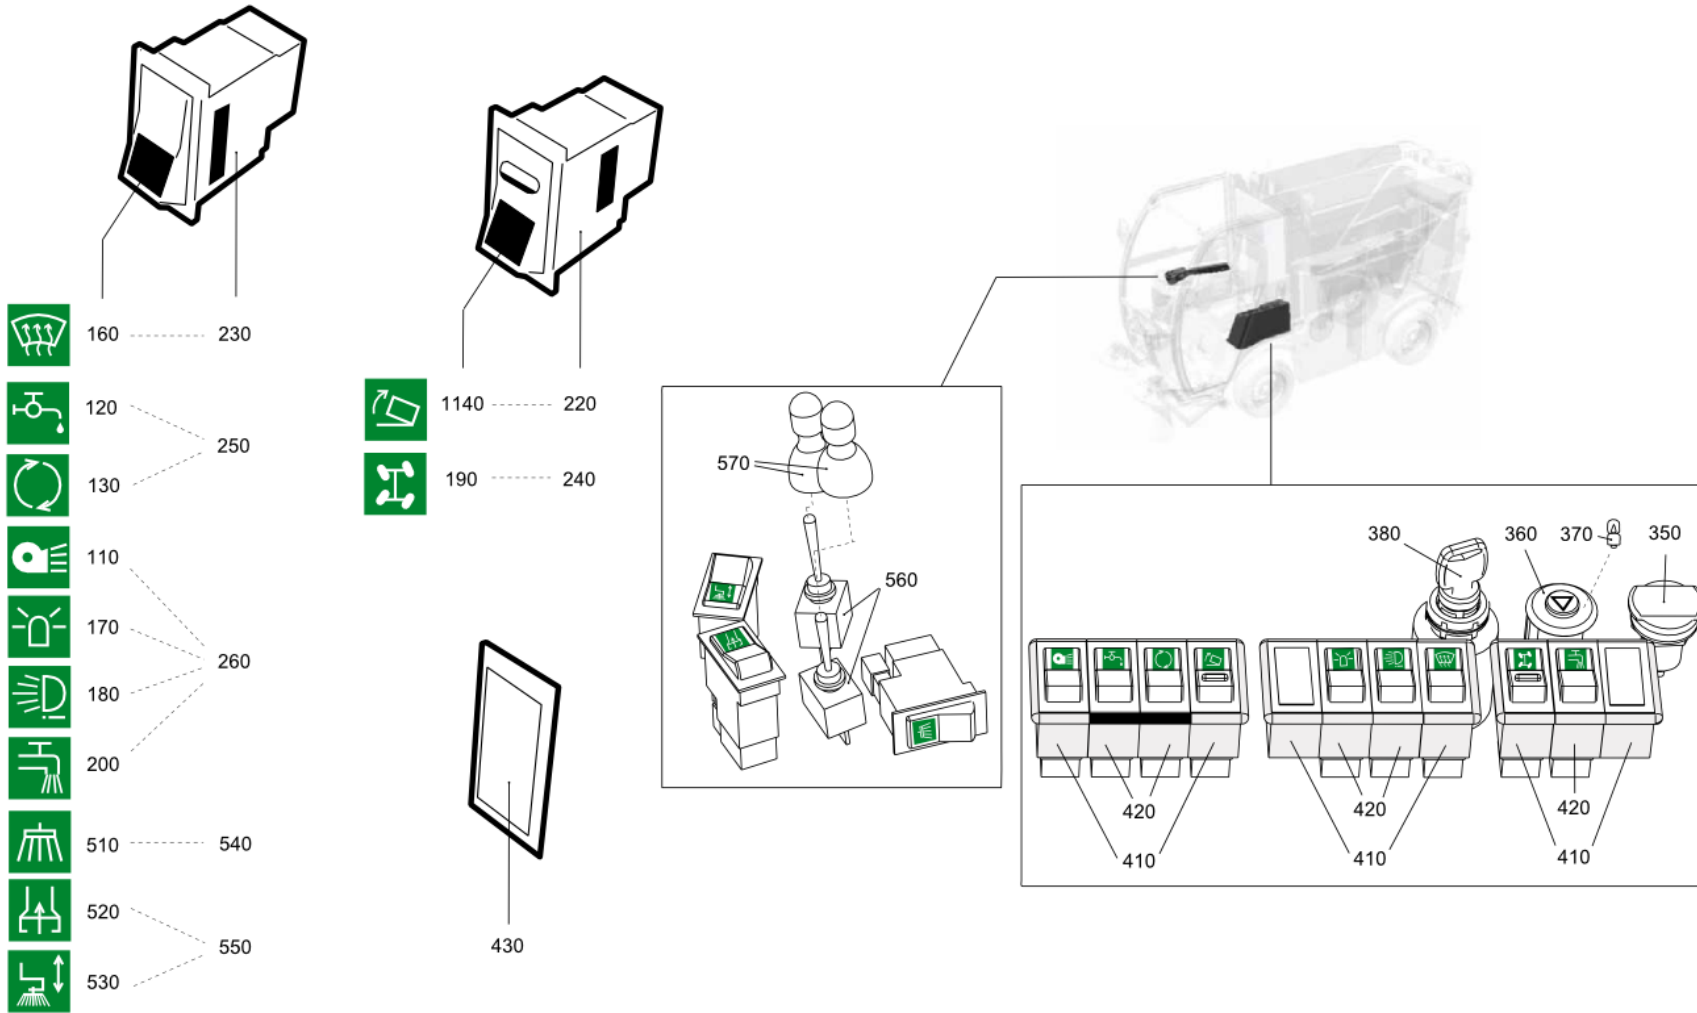

Control Switches (7004661)
Electrical System\Control Switches

All Copyright and rights are the property of Johnston Sweepers Ltd.

Control Switches (7004661)
Electrical System\Control Switches

Item no.	Part no.	Description	QTY	Unit
350	09301303-0	CONNECTOR SHELL, 2 PINS	1	PC
360	48-313	Switch - Hazard, Flasher	1	PC
370	09301069-0	BULB	1	PC
380	09302013-0	IGNITION KEY SWITCH	1	PC
540	09301499-0	SWITCH	1	PC
560	09302393-0	SWITCH	2	PC
570	09302394-0	SWITCH (Toggle Sealing Boot)	2	PC
110	735-114	Cover - Rocker Suction Fan	1	PC
120	735-127	Cover - Rocker Water Pump	1	PC
130	735-107	Cover - Rocker Water Recirc	1	PC
160	735-202	Cover - Rocker Heated Screen	1	PC
170	735-108	Cover - Beacons	1	PC
180	735-118	Cover - Rocker Worklights	1	PC
190	09302056-0	Cover - Steering 4 Wheel	1	PC
200	735-106	Cover - Rocker Supawash	1	PC
220	09300502-0	SWITCH	1	PC
230	09300503-0	SWITCH	1	PC
240	09300501-0	SWITCH	1	PC
250	735-13	Switch-3 Position, Detent 12v	2	PC
260	735-6	Switch-2 Position, Detent 12V	5	PC
410	735-70	Bezel - Mounting End Piece	6	PC
420	735-71	Bezel - Mounting Centre Piece	5	PC
430	735-60	Plug - Blanking	5	PC
510	735-101	Cover - Rocker Channel Brush	1	PC