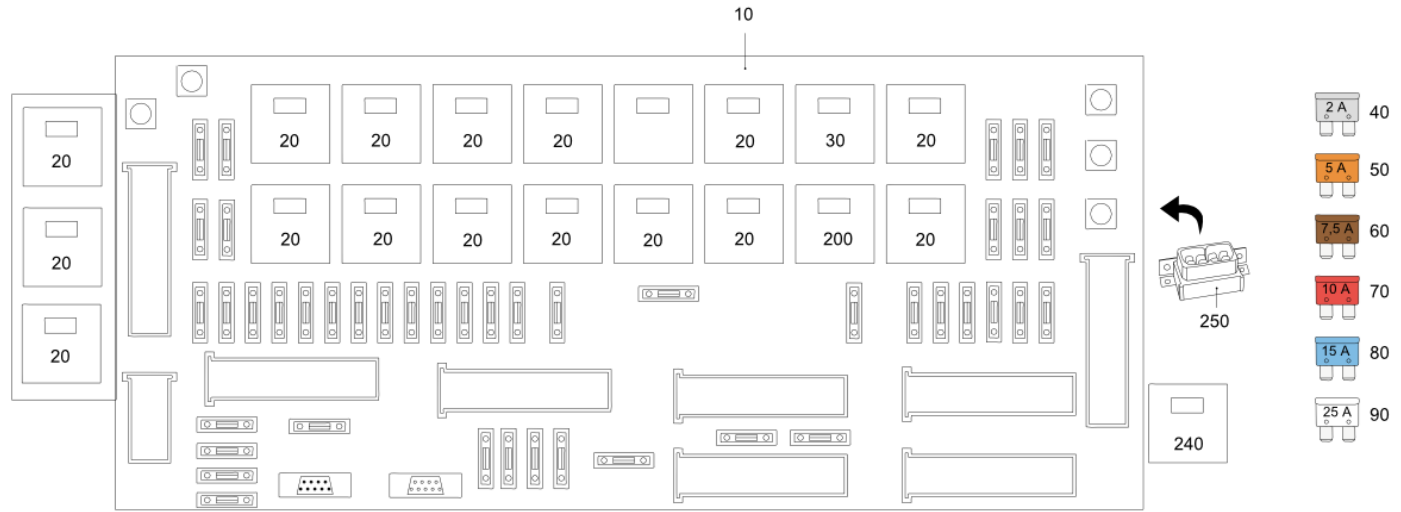

Control Fuses (7004584)
Electrical System\Control Fuses

Item no.	Part no.	Description	QTY	Unit
10	15051319-0	Kombi - Powerprint fully equipped (pcb)	1	PC
20	09301936-0	MINIATURE RELAY, 12V	16	PC
30	09301953-0	RELAY, WIPER INTERVAL 12V	1	PC
40	09302401-0	BLADE-TYPE FUSE, 10A	4	PC
50	09301595-0	BLADE-TYPE FUSE, 5A LIGHT BROWN	9	PC
60	09301578-0	BLADE-TYPE FUSE, 7.5A BR	6	PC
70	09301581-0	BLADE-TYPE FUSE, 10A RED	7	PC
80	09301584-0	BLADE-TYPE FUSE, 15A BLUE ATO15	12	PC
90	09301599-0	BLADE-TYPE FUSE, 25A WHITE	1	PC
200	09301534-0	Flasher clignoteur	1	PC
210	E04271688	Annealing time controller	1	PC
220	09301948-0	FREQUENCY RELAY	1	PC
230	09301936-0	MINIATURE RELAY, 12V	2	PC
240	09306090-0	HEAVY DUTY RELAY, 12V/180A	1	PC
250	09318036-0	RELAY NZHS 110	1	PC
300	7015400	Control JCM-350 I/O-Node 1m3 - complete	1	PC
Please indicate Chassis No. (last 4 digits of serial no.)				
310	92136050-0	CAP SCREW, I6KT M5X45 12.9 DIN912	4	PC
320	93085003-0	Nyloc Hex Nut M5C - 8	4	PC
330	93210109-0	Plain Washer M5	4	PC
350	09300150-0	Connector for jump start	1	PC
360	7009111	Base plate -Electric assembly	1	PC
410	09365026-0	FUSE, LITTELFUSE 40A MIDI40	1	PC
420	09365027-0	FUSE, LITTELFUSE 50A MIDI50	1	PC

Control Fuses (7004584)
Electrical System\Control Fuses

All Copyright and rights are the property of Johnston Sweepers Ltd.