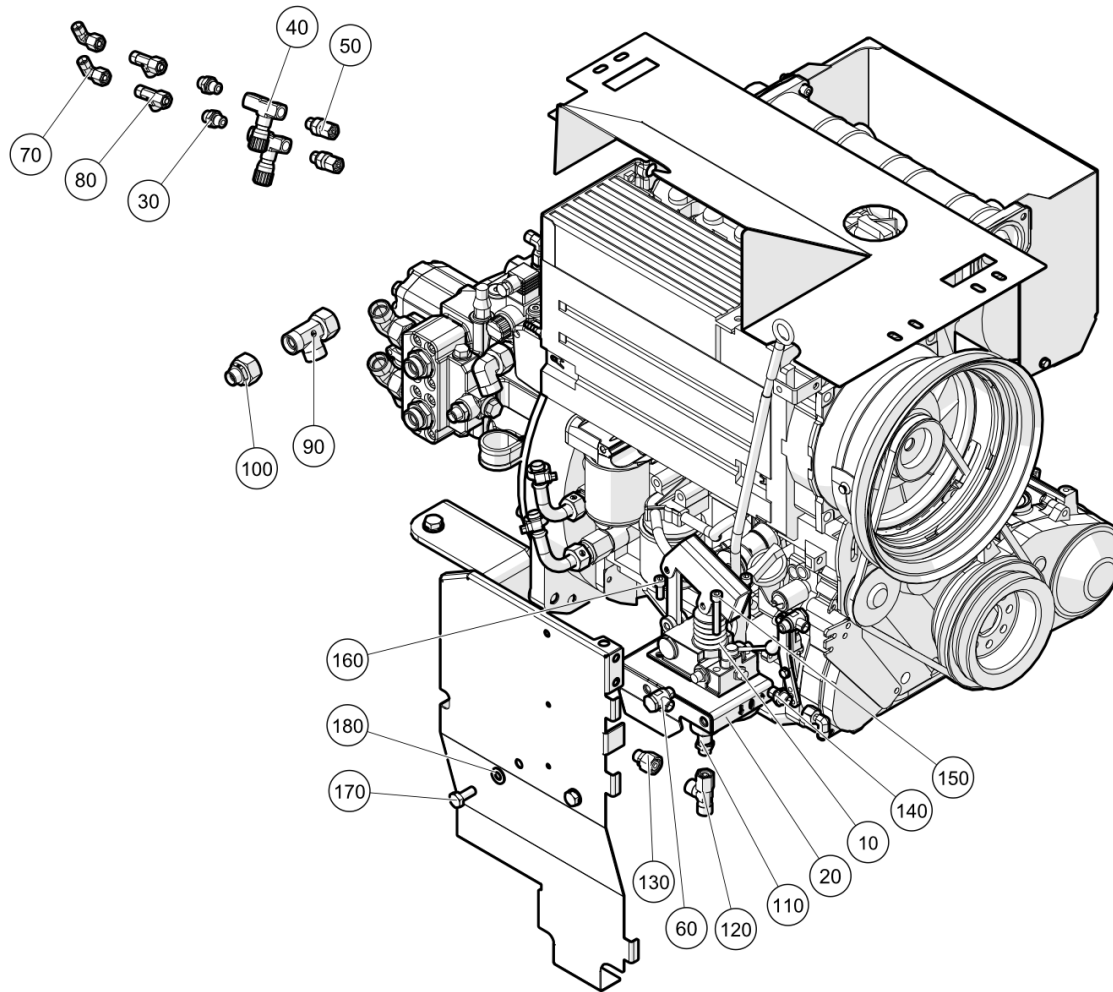

Hand Pump (7027428)
Hopper Options\Hand Pump

Hand Pump (7027428)
Hopper Options\Hand Pump

Item no.	Part no.	Description	QTY	Unit
10	15052430-4	Hand pump cpl.	1	PC
20	7028321	holder for handpump complete	1	PC
30	09570126-0	Stud Coupling Male G 1/4" x M14 x 1.5	2	PC
40	09589102-0	Return valve	2	PC
50	09571177-0	Adaptor G 1/4	2	PC
60	09570505-0	BANJO UNION, SWVE08LRA3C	2	PC
70	09571013-0	ELBOW CONNECTION PIECE, EVW08LCF	3	PC
80	09571084-0	Adjustable Male Tee - M14 x 1.5	2	PC
90	09571085-0	NOT REQUIRED	1	PC
100	09571254-0	CONNECTION	1	PC
110	09570055-0	09570055-0	1	PC
120	6615-2319	Adjustable Male Tee - M18 x 1.5	1	PC
130	09544679-0	09544679-0	1	PC
140	09572952-0	MALE COUPLING, GE08LRFCFX	1	PC
150	92137125-0	Hex Socket Cap Screw - M8Cx50 - 12.9	2	PC
160	92137118-0	Hex Socket Cap Screw - M8Cx20 - 12.9	2	PC
170	92097412-0	Hex Head Screw - M10Cx25 - 8.8	2	PC
180	93212012-0	Plain Washer M10	2	PC

All Copyright and rights are the property of Johnston Sweepers Ltd.