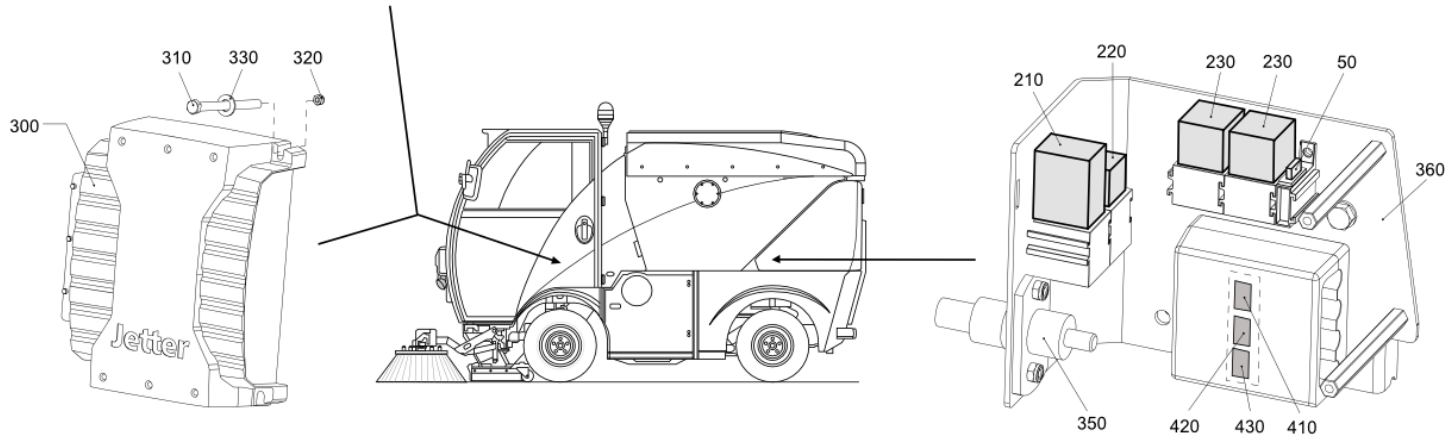

Control Fuses (7004584)
Electrical System\Control Fuses

Item no.	Part no.	Description	QTY	Unit
10	15051319-0	Kombi - Powerprint fully equipped (pcb)	1	PC
20	09301936-0	MINIATURE RELAY, 12V	16	PC
30	09301953-0	RELAY, WIPER INTERVAL 12V	1	PC
40	09302401-0	BLADE-TYPE FUSE, 10A	4	PC
50	09301595-0	BLADE-TYPE FUSE, 5A LIGHT BROWN	9	PC
60	09301578-0	BLADE-TYPE FUSE, 7.5A BR	6	PC
70	09301581-0	BLADE-TYPE FUSE, 10A RED	7	PC
80	09301584-0	BLADE-TYPE FUSE, 15A BLUE ATO15	12	PC
90	09301599-0	BLADE-TYPE FUSE, 25A WHITE	1	PC
200	09301534-0	Flasher clignoteur	1	PC
210	E04271688	Annealing time controller	1	PC
220	09301948-0	FREQUENCY RELAY	1	PC
230	09301936-0	MINIATURE RELAY, 12V	2	PC
240	09306090-0	HEAVY DUTY RELAY, 12V/180A	1	PC
250	09318036-0	RELAY NZHS 110	1	PC
300	7015400	Control JCM-350 I/O-Node 1m3 - complete	1	PC
Please indicate Chassis No. (last 4 digits of serial no.)				
310	92136050-0	CAP SCREW, I6KT M5X45 12.9 DIN912	4	PC
320	93085003-0	Nyloc Hex Nut M5C - 8	4	PC
330	93210109-0	Plain Washer M5	4	PC
350	09300150-0	Connector for jump start	1	PC
360	7009111	Base plate -Electric assembly	1	PC
410	09365026-0	FUSE, LITTELFUSE 40A MIDI40	1	PC
420	09365027-0	FUSE, LITTELFUSE 50A MIDI50	1	PC

Control Fuses (7004584)
Electrical System\Control Fuses

All Copyright and rights are the property of Johnston Sweepers Ltd.