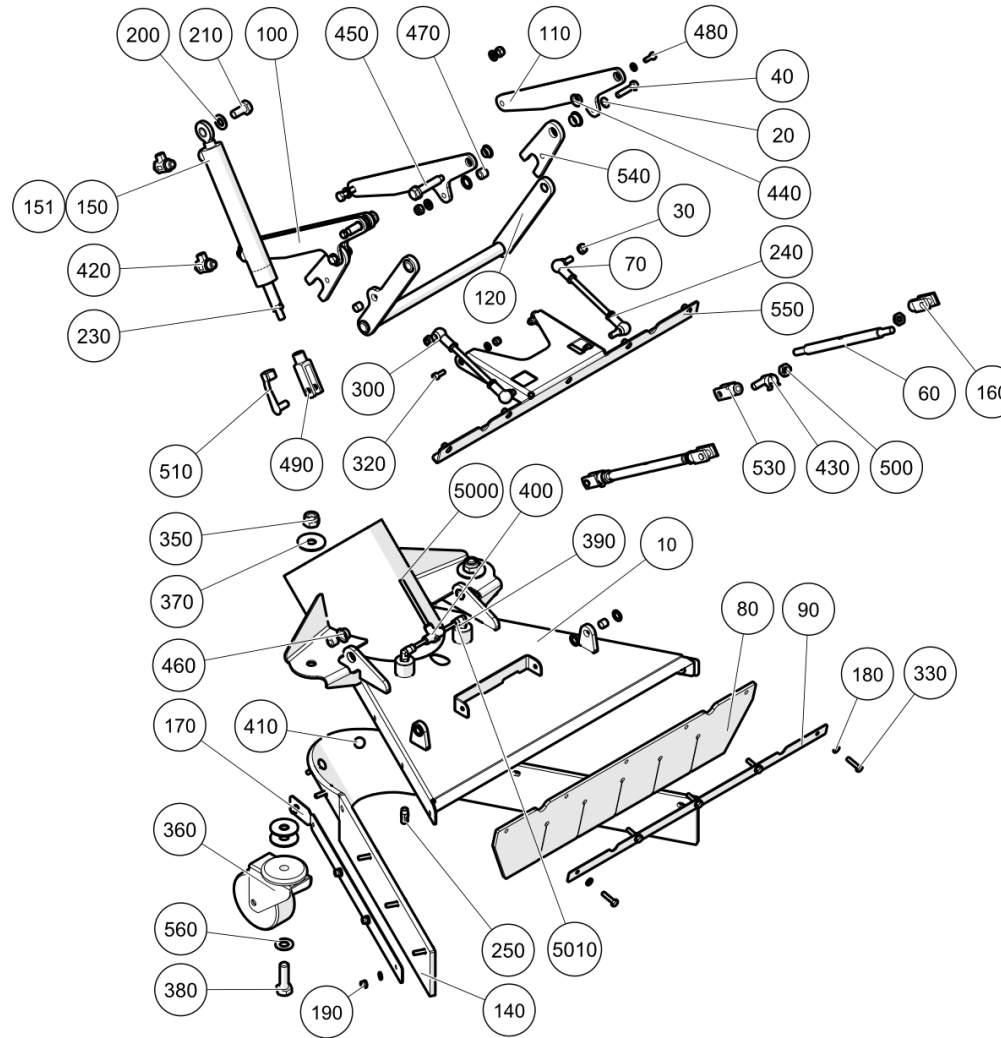

Suction Nozzle (7001469)
Suction System\Suction Nozzle

Suction Nozzle (7001469)
Suction System\Suction Nozzle

Item no.	Part no.	Description	QTY	Unit
270	09522259-0	Adjusting washer	2	PC
280	09505606-0	Bearing - Dry Metric 10mm I/D x 10Lg	3	PC
290	09505006-0	Bearing-Dry Metric+Flange 12 I/D x 9Lg	2	PC
300	09525180-0	SHIM, PS 12/18X1 ST2K60 DIN988 CFG	4	PC
320	92137079-0	Hex Socket Cap Screw - M6Cx16 - 12.9	2	PC
330	92097303-0	Hex Head Screw - M6Cx25 - 8.8	5	PC
350	93085008-0	Nyloc Hex Nut M14C - 8	2	PC
360	09532149-0	Nozzle Wheel	2	PC
370	93300512-0	Plain Large Washer M14	6	PC
380	92097489-0	Hex Head Screw - M14Cx45 - 8.8	2	PC
390	09593147-0	Elbow Swivel 6mmx1/8" BSP	2	PC
400	09593382-0	T-SOCKET CONNECTION ND6 KQ2T06-00 POM	1	PC
410	92555530-0	Round Head Square Neck Bolt-M6Cx30-4.6	12	PC
420	09570505-0	BANJO UNION, SWVE08LRA3C	2	PC
430	09533043-0	Clevis Retention Clip - 10x20	2	PC
440	09505673-0	Bearing-Dry Metric+Flange 12 I/D x 7Lg	4	PC
450	7012290	Suction Nozzle Bolt	2	PC
460	09505080-0	Bearing-Dry Sliding+Flange 15 I/D x 9Lg	4	PC
470	7012282	distance bush	4	PC
480	92097299-0	Hex Head Screw - M6Cx16 - 8.8	2	PC
490	09533012-0	Fork G10X40 ST A2B DIN71752	1	PC
500	93056904-0	Nut M10	2	PC
510	09533044-0	Pin - 10X40 ST A2B	1	PC
530	09533028-0	Fork Head	2	PC