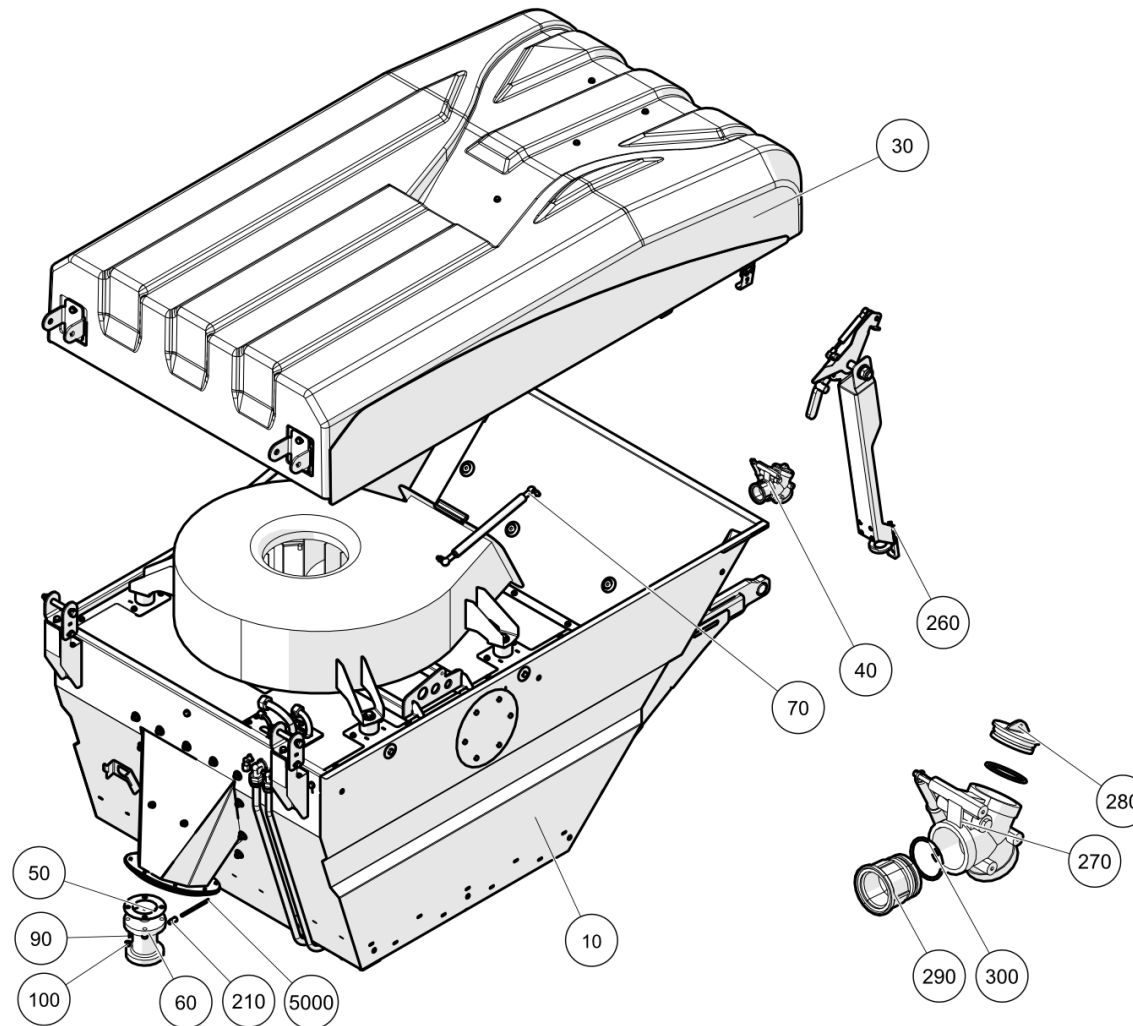

Hopper - Complete (7007774)

Hopper\Hopper - Complete

Item no.	Part no.	Description	QTY	Unit
10	7018056	Hopper CS1 preassembly	1	PC
30	7007773	Hood -Hopper JS	1	PC
40	7011016	3-way splitter pre-assembled	1	PC
50	15055023-0	SEAL FOR PINCH VALVE CFG: 00	1	PC
60	15055176-0	PINCH VALVE, DN 25 F/NR-spec.	1	PC
70	7012524	Gas spring 890N / stroke 200mm	2	PC
90	93212011-0	Plain Washer M8	4	PC
100	93085005-0	Nyloc Hex Thin Nut M8C - 8	4	PC
210	09593004-0	STRAIGHT PLUG-IN CONNECTOR ND6 R1/8"	1	PC
260	7007411	Auto-Prop Hopper	1	PC
5000	09598484-0	HOSE PER METER 5733 PU-4 BLACK	2.5	M
270	09518820-0	CONNECTION	1	PC
280	09518821-0	Fork coupling cap	1	PC
290	09518783-0	CONNECTION	1	PC
300	09518784-0	O-Ring	2	PC