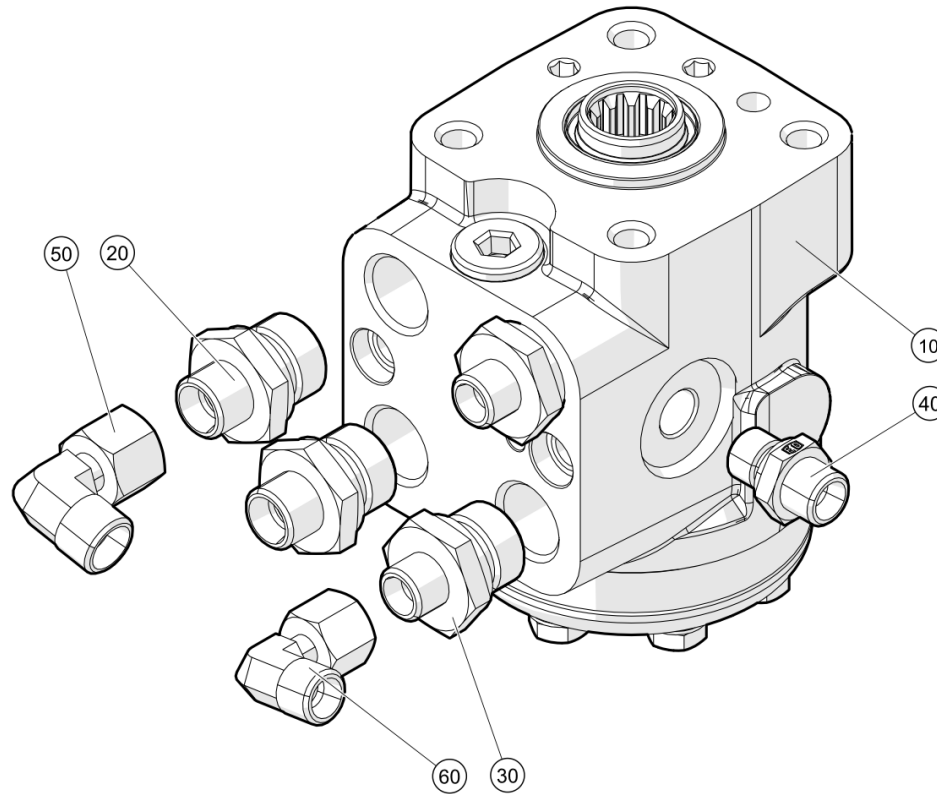

Steering Unit (7007291)

Hydraulics\Steering Unit

Steering Unit (7007291)

Hydraulics\Steering Unit

Item no.	Part no.	Description	QTY	Unit
10	7005923	Danfoss Steering -Hydraulic OSPC 50	1	PC
20	09572955-0	MALE COUPLING, GE10LR1/2A3CX	2	PC
30	09572953-0	MALE COUPLING, GE08LR1/2A3CX	2	PC
40	09572952-0	MALE COUPLING, GE08LR1/2A3CX	1	PC
50	09571001-0	CONNECTION	1	PC
60	09571013-0	ELBOW CONNECTION PIECE, EVW08LCF	1	PC