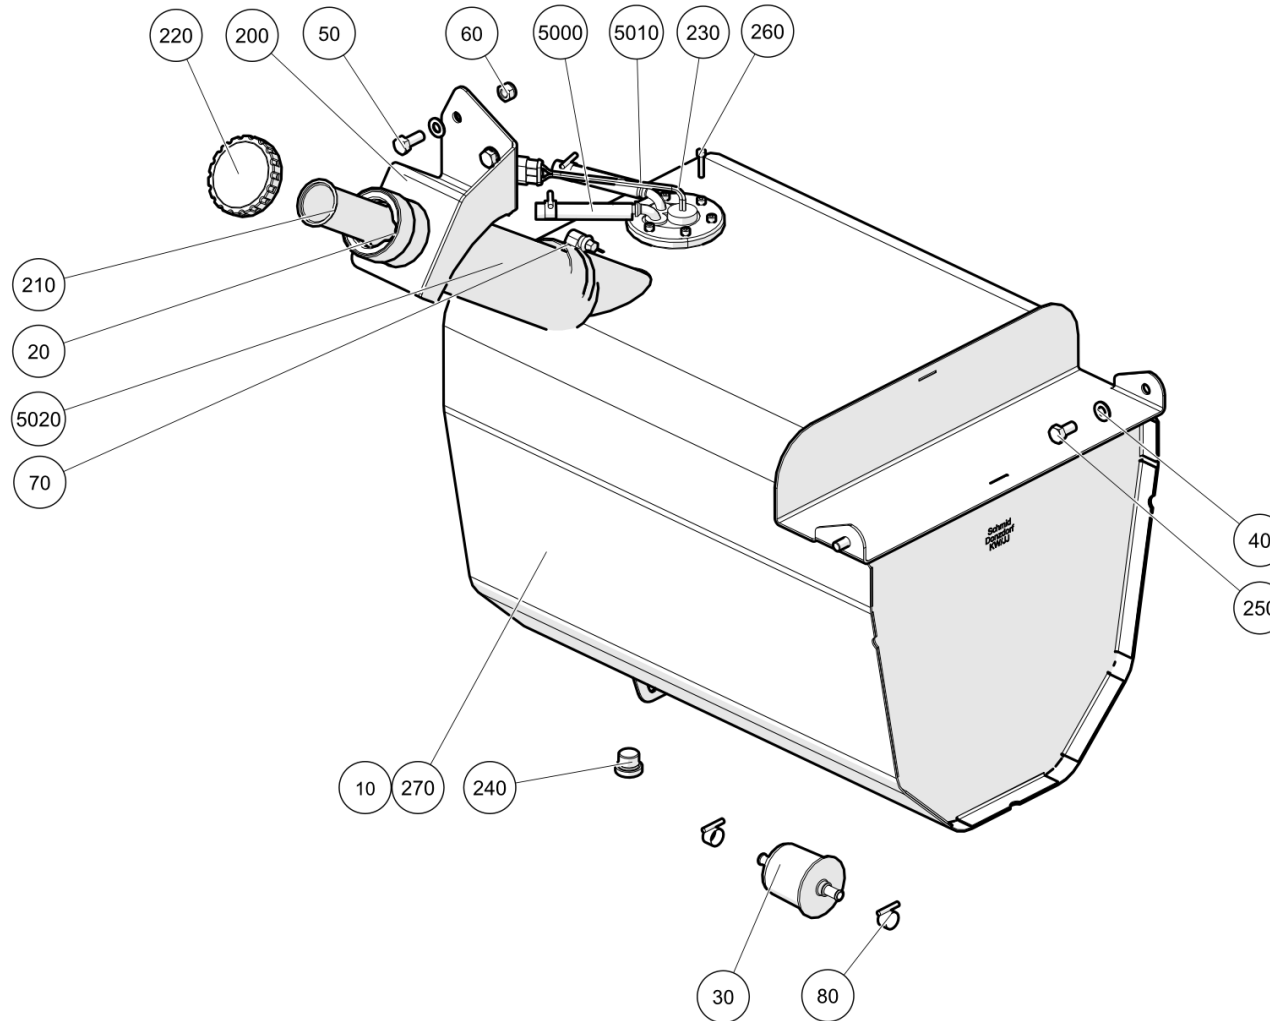

Fuel Tank (7005946)

Engine\Fuel Tank

All Copyright and rights are the property of Johnston Sweepers Ltd.

Fuel Tank (7005946)

Engine\Fuel Tank

Item no.	Part no.	Description	QTY	Unit
10	7005948	Fuel tank pre-assembled	1	PC
20	7015602	Filler Diesel complete	1	PC
30	E1258143010	Fuel prefilter	1	PC
40	93212011-0	Plain Washer M8	8	PC
50	92097374-0	Hex Head Screw - M8Cx20 - 8.8	2	PC
60	93085005-0	Nyloc Hex Thin Nut M8C - 8	2	PC
70	09531059-0	HOSE CLIP WD9 50-70 C7 W4	2	PC
80	09549305-0	HOSE CLIP	6	PC
5000	09546415-0	TUBE PER METER	2	M
5010	09546416-0	TUBE, PER METER	2	M
5020	09546689-0	HOSE, UNIVERSAL LW55 NBR SW	0.23	M
200	7002975	Filler	1	PC
210	09531129-0	Cylinder filter, B 40/150 Ms rolled	1	PC
220	09531132-0	Cap fuel tank	1	PC
230	7003093	Level sender Diesel	1	PC
240	09572134-0	Sealing Plug VS-R 3/8 WD	1	PC
250	92097372-0	Hex Head Screw - M8Cx16 - 8.8	4	PC
260	92137013-0	Hex Socket Cap Screw - M4Cx20 - 12.9	6	PC
270	7025971	Fuel tank welding assembly	1	PC
20	7033841	Filler Diesel without mesh	1	PC

All Copyright and rights are the property of Johnston Sweepers Ltd.