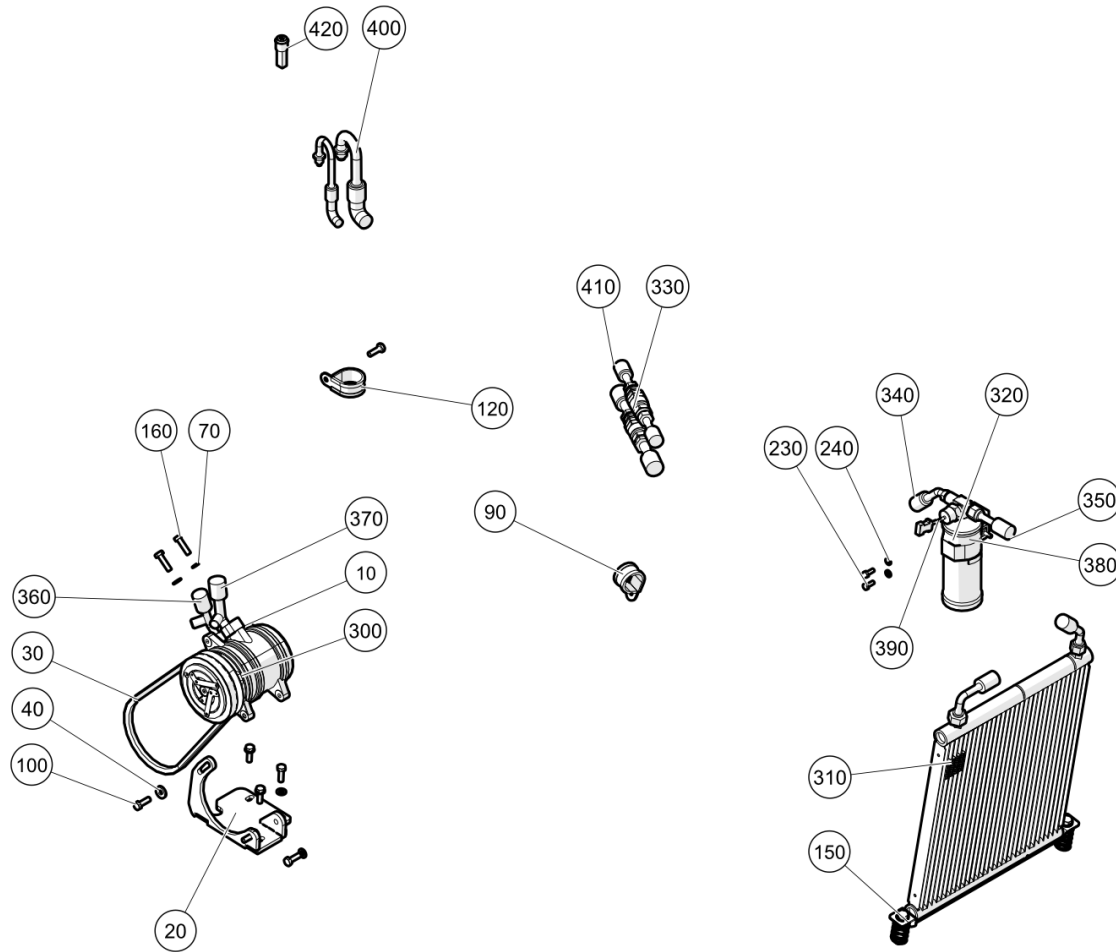

Air Conditioning Kit (7006072)
Cab Options\Air Conditioning Kit

Item no.	Part no.	Description	QTY	Unit
10	7009706	Air con CS1	1	PC
20	7011866	Air condition compressor beam	1	PC
30	09530901-0	V-BELT	1	PC
40	93281005-0	Washer 8,4/21X4 ST A2B DIN7349	1	PC
70	93212011-0	Plain Washer M8	7	PC
100	92097376-0	Hex Head Screw - M8Cx25 - 8.8	7	PC
120	09549158-0	CLIP - P RUBBER COVERED 48MM	1	PC
150	7007136	Air conditioning Holder	1	PC
160	92097378-0	Hex Head Screw - M8Cx30 - 8.8	2	PC
230	92097299-0	Hex Head Screw - M6Cx16 - 8.8	2	PC
240	93212009-0	Plain Washer M6	2	PC
300	7004964	Compressor 1AC4312	1	PC
310	7007033	Condenser 1AC5888	1	PC
320	7004943	Air-Con Dryer Air filter	1	PC
330	7006999	Coupling Lock	2	PC
420	7010106	Switch 5999627	1	PC
340	7007056	Refrigerant Hose	1	PC
350	7007057	Refrigerant hose 1AC5785	1	PC
360	7007058	Hose	1	PC
370	7007059	Refrigerant Hose	1	PC
380	09549091-0	09549091-0	1	PC
390	09353331-0	09353331-0	1	PC
400	7007054	Hose	1	PC
410	7007055	Refrigerant Hose	1	PC

All Copyright and rights are the property of Johnston Sweepers Ltd.

Air Conditioning Kit (7006072)
Cab Options\Air Conditioning Kit

All Copyright and rights are the property of Johnston Sweepers Ltd.