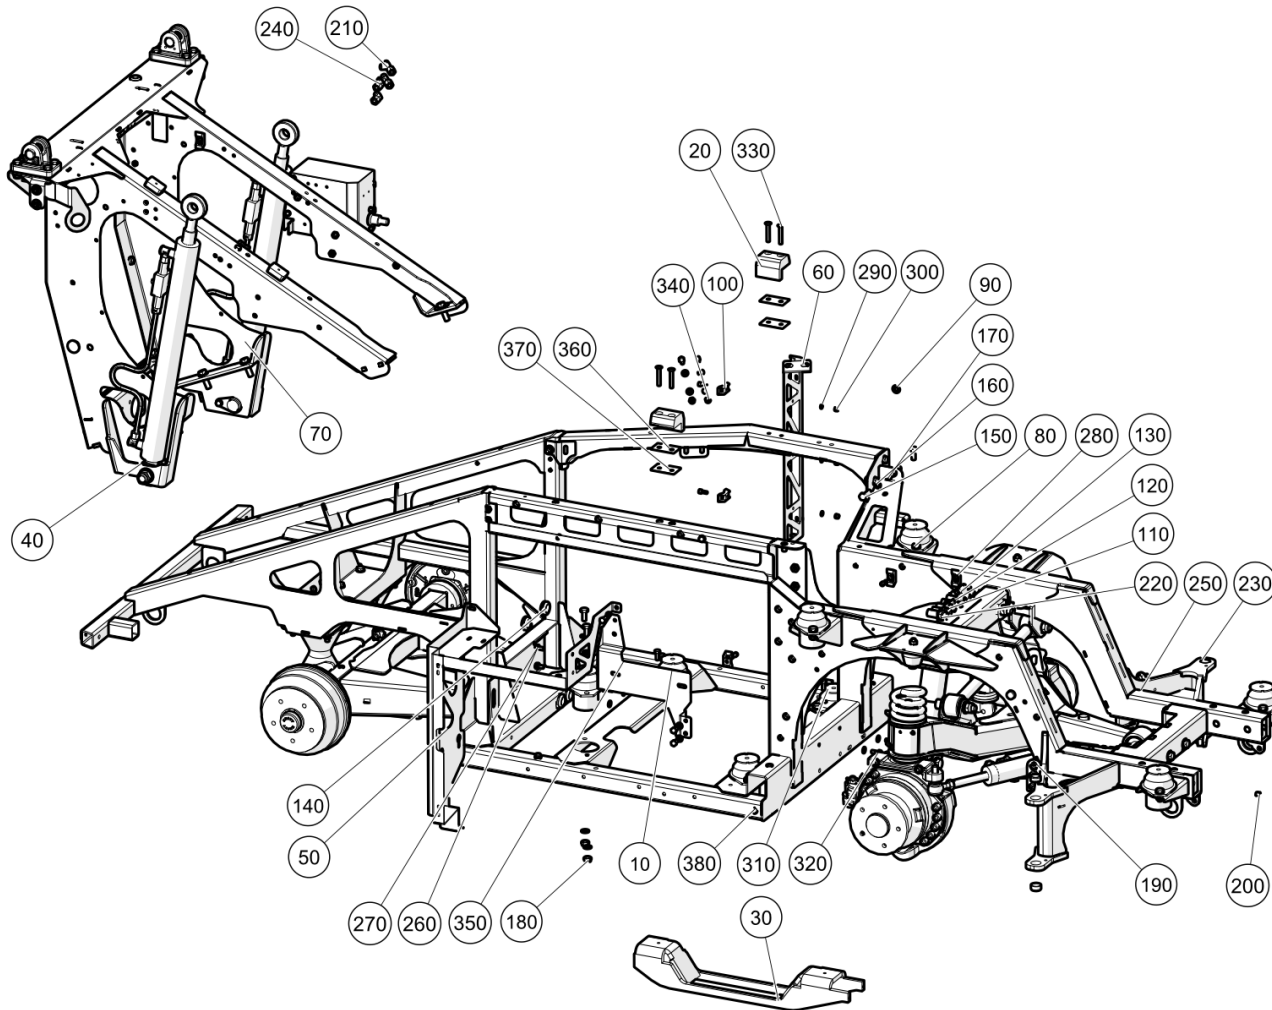

2WS Pre-Assembled Chassis (7032527)

Chassis\2WS Pre-Assembled Chassis

All Copyright and rights are the property of Johnston Sweepers Ltd.

2WS Pre-Assembled Chassis (7032527)

Chassis\2WS Pre-Assembled Chassis

Item no.	Part no.	Description	QTY	Unit
10	15052180-1	hydraulic mount medium 60	8	PC
20	7005038	Saddle -Hopper	2	PC
30	7000996	Guard zu Deutz	1	PC
40	7001048	Hopper trestle pre-assembled	1	PC
50	7003428	Frame Right	1	PC
60	7003766	Pick-up -Final Trim	1	PC
70	15051050-0	Tipping cylinder, preassembled	2	PC
80	92097412-0	Hex Head Screw - M10Cx25 - 8.8	16	PC
90	93212012-0	Plain Washer M10	34	PC
100	09337918-0	Fastener for cable tie Type TC5357	8	PC
110	09570456-0	Straight Bulkhead Connector M14 x 1.5	5	PC
120	09570473-0	Bulkhead Elbow Connector - M14 x 1.5	1	PC
130	09544225-0	T-Socket	1	PC
140	09301699-0	CABLE GROMMET	4	PC
150	92097415-0	Hex Head Screw - M10Cx35 - 8.8	1	PC
160	93351012-0	Washer - External, Shakeproof M10	1	PC
170	93056015-0	Hex Nut M10C-8	1	PC
180	93085006-0	Nyloc Hex Thin Nut M10C - 8	17	PC
190	09593570-0	Bulkhead Adaptor ND6 M14x1 KCE	2	PC
200	09526238-0	09526238-0	2	PC
210	09571088-0	L-CONNECTOR PIECE, EVL08LA3C	2	PC
220	09544558-0	BULKHEAD GLAND	1	PC
230	09505058-0	Bearing Bush 20/26x12	4	PC
240	09571078-0	ELBOW, 45° EINST EV08LA3C	2	PC