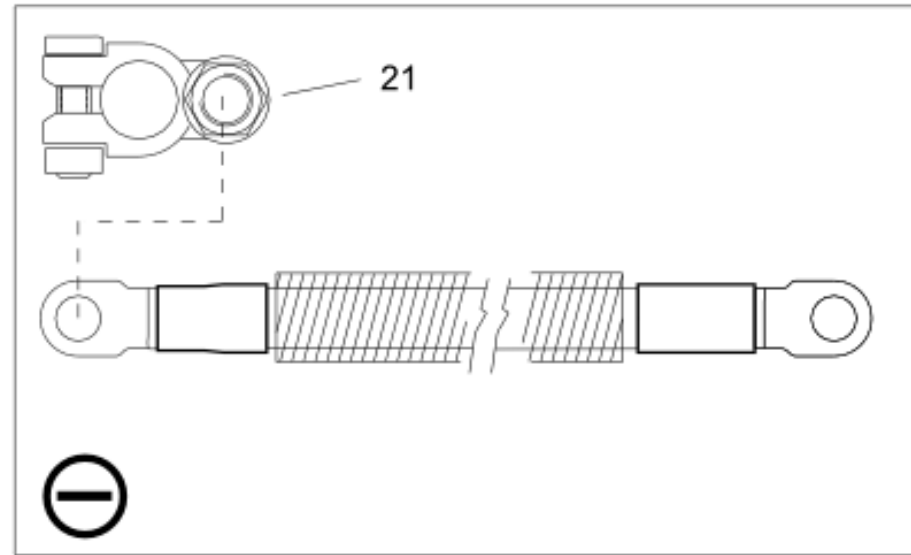

Battery Cable Harness (7004657, 7004659)

Electrical System\Battery Cable Harness

All Copyright and rights are the property of Johnston Sweepers Ltd.

Battery Cable Harness (7004657, 7004659)

Electrical System\Battery Cable Harness

Item no.	Part no.	Description	QTY	Unit
10	7004657	Harness -Chassis Batterie plus	1	PC
11	09301990-0	BATTERY TERMINAL	1	PC
17	09301994-0	Battery pole cover, red	1	PC
20	7004659	Harness -Chassis Batterie minus	1	PC
21	09301991-0	BATTERY TERMINAL	1	PC