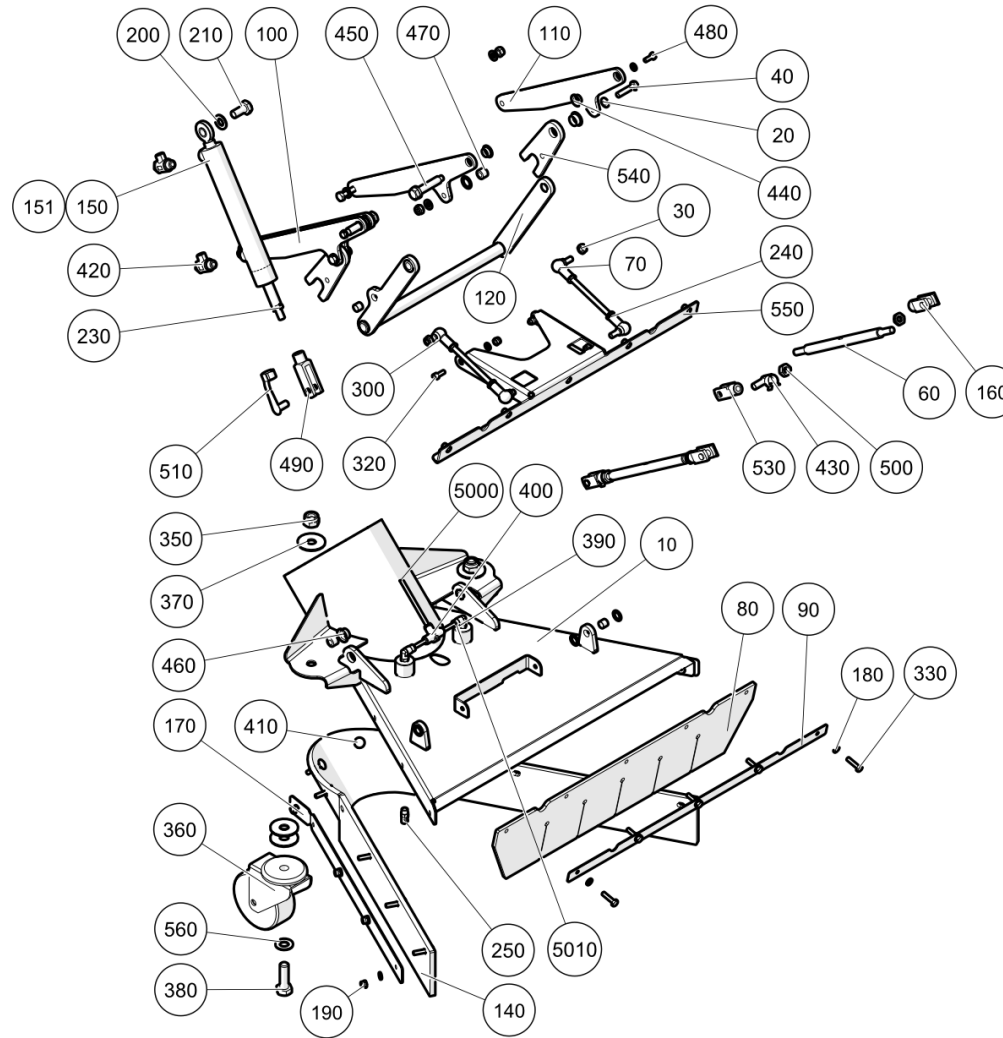

Suction Nozzle (7001469)
Suction System\Suction Nozzle

Suction Nozzle (7001469)
Suction System\Suction Nozzle

Item no.	Part no.	Description	QTY	Unit
540	7014457	Compensator suction nozzle	2	PC
550	7024982	coarse dirt flap	1	PC
560	93212015-0	Plain Washer M14	2	PC
5000	09598484-0	HOSE PER METER 5733 PU-4 BLACK	0.04	M
5010	09598484-0	HOSE PER METER 5733 PU-4 BLACK	0.04	M