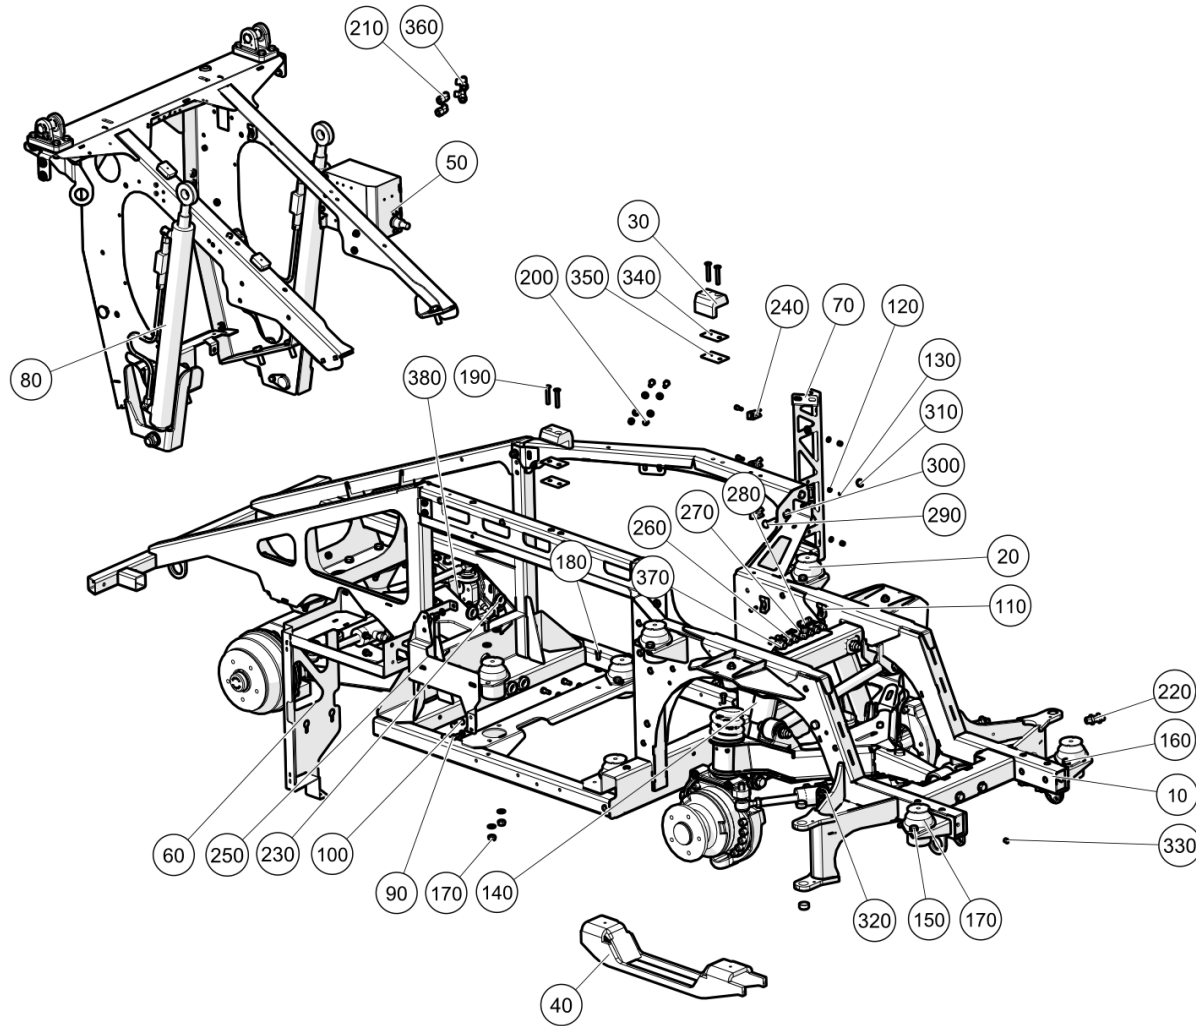

4WS Pre-Assembled Chassis (7032522)

Chassis\4WS Pre-Assembled Chassis

Item no.	Part no.	Description	QTY	Unit
10	09505058-0	Bearing Bush 20/26x12	4	PC
20	15052180-1	hydraulic mount medium 60	8	PC
30	7005038	Saddle -Hopper	2	PC
40	7000996	Guard zu Deutz	1	PC
50	7001048	Hopper trestle pre-assembled	1	PC
60	7003428	Frame Right	1	PC
70	7003766	Pick-up -Final Trim	1	PC
80	15051050-0	Tipping cylinder, preassembled	2	PC
90	92097372-0	Hex Head Screw - M8Cx16 - 8.8	4	PC
100	93212011-0	Plain Washer M8	20	PC
110	92137079-0	Hex Socket Cap Screw - M6Cx16 - 12.9	5	PC
120	93212009-0	Plain Washer M6	3	PC
130	93085004-0	Nyloc Hex Nut M6C - 8	3	PC
140	92137081-0	Hex Socket Cap Screw - M6Cx20 - 12.9	3	PC
150	92097412-0	Hex Head Screw - M10Cx25 - 8.8	16	PC
160	93212012-0	Plain Washer M10	34	PC
170	93085006-0	Nyloc Hex Thin Nut M10C - 8	17	PC
180	92097374-0	Hex Head Screw - M8Cx20 - 8.8	12	PC
190	92153070-0	Hex Socket CSK Screw M8Cx50 10.9	4	PC
200	93085005-0	Nyloc Hex Thin Nut M8C - 8	4	PC
210	09571078-0	ELBOW, 45° EINST EV08LA3C	2	PC
220	09570458-0	CONNECTION	4	PC
230	09301699-0	CABLE GROMMET	4	PC
240	09337918-0	Fastener for cable tie Type TC5357	8	PC

4WS Pre-Assembled Chassis (7032522)

Chassis\4WS Pre-Assembled Chassis

All Copyright and rights are the property of Johnston Sweepers Ltd.