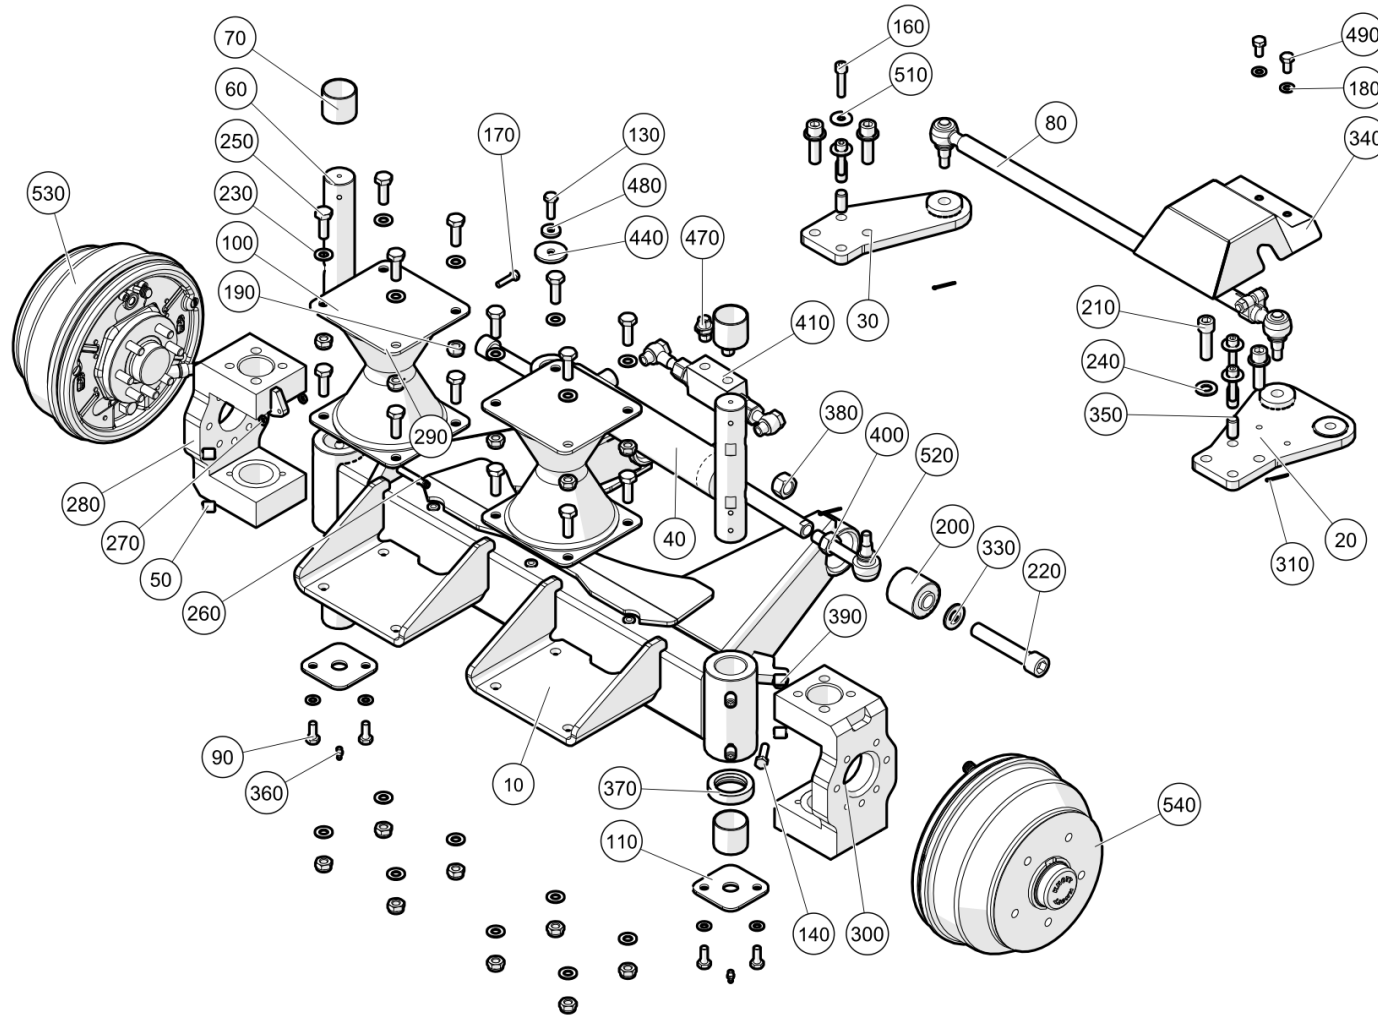

4WS Rear Axle (7001100)
Chassis 4WS Rear Axle

All Copyright and rights are the property of Johnston Sweepers Ltd.

4WS Rear Axle (7001100)

Chassis\4WS Rear Axle

Item no.	Part no.	Description	QTY	Unit
10	7010177	Rear axle body steered	1	PC
20	7001030	Welded parts	1	PC
30	7001032	Bracket	1	PC
40	7001098	Hydraulic Cylinder	1	PC
50	92783144-0	GRUB SCREW, I6KT M12X14 45H DIN913	8	PC
60	7030874	Kingpin	2	PC
70	09505656-0	Bearing - Dry Metric 35mm I/D x 39Lg	4	PC
80	7007718	Steering Rod Rear	1	PC
90	92097374-0	Hex Head Screw - M8Cx20 - 8.8	4	PC
100	7024334	Twin taper spring	2	PC
110	7001099	Laser parts	2	PC
130	92097376-0	Hex Head Screw - M8Cx25 - 8.8	1	PC
140	92097378-0	Hex Head Screw - M8Cx30 - 8.8	2	PC
160	92137122-0	Hex Socket Cap Screw - M8Cx35 - 12.9	4	PC
170	92097303-0	Hex Head Screw - M6Cx25 - 8.8	1	PC
180	93212011-0	Plain Washer M8	6	PC
190	93085006-0	Nyloc Hex Thin Nut M10C - 8	16	PC
200	7000855	Bush rubber	2	PC
210	92137197-0	Hex Socket Cap Screw - M12Cx40 - 12.9	4	PC
220	92137280-0	Hex Socket Cap Screw - M16Cx90 - 12.9	2	PC
230	93212012-0	Plain Washer M10	16	PC
240	93212013-0	Plain Washer M12	4	PC
250	92097414-0	Hex Head Screw - M10Cx30 - 8.8	16	PC
260	09311157-0	PROXIMITY SWITCH, IFRM 08P17G1/S35L	1	PC