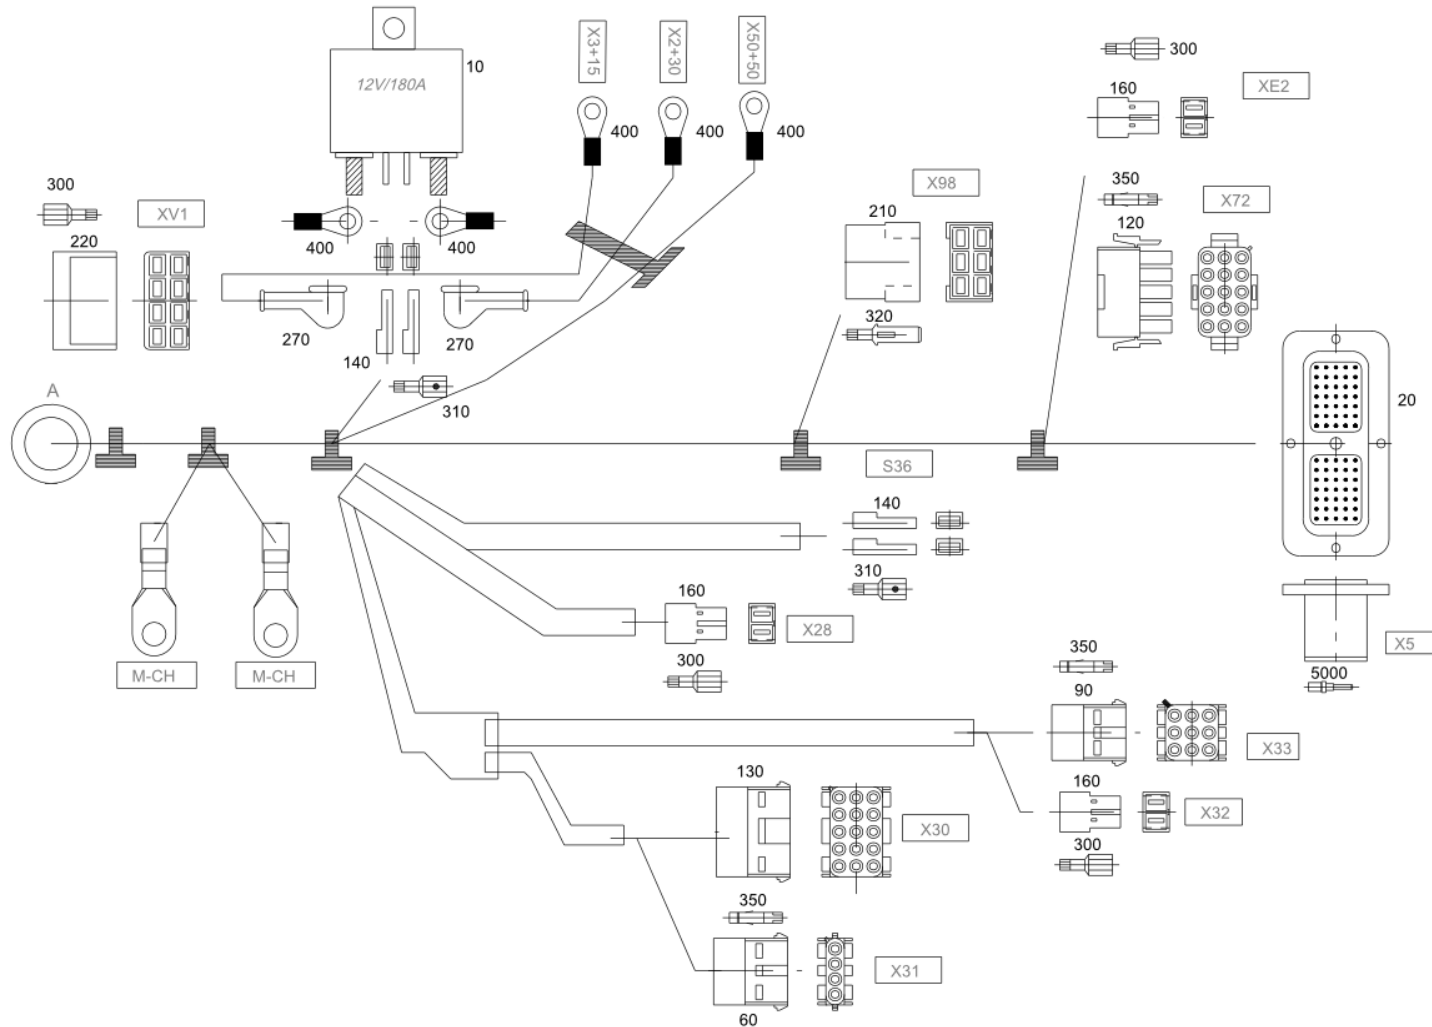

Cab 5 Cable Harness (7010558)
Electrical System\Cab 5 Cable Harness

All Copyright and rights are the property of Johnston Sweepers Ltd.

Cab 5 Cable Harness (7010558)
Electrical System\Cab 5 Cable Harness

Item no.	Part no.	Description	QTY	Unit
10	09306090-0	HEAVY DUTY RELAY, 12V/180A	1	PC
20	09313193-0	CONNECTOR HOUSING, 70-PIN DRC 12-70 PA	1	PC
60	09301643-0	CONNECTING PIECE	1	PC
90	09301606-0	CONNECTING PIECE	1	PC
120	09301364-0	HOUSING	1	PC
130	09301607-0	HOUSING	1	PC
140	09301967-0	INSULATING SLEEVE, 1-PIN PA6.6 TYPE G	2	PC
160	09301352-0	CONNECTING PIECE	3	PC
210	09301357-0	CONNECTING PIECE	1	PC
220	09301358-0	SPADE CONNECTOR SHELL	1	PC
270	09301720-0	CAP	2	PC
300	09315026-0	PUSH-ON RECEPTACLE	4	PC
310	09315030-0	CONNECTING PIECE	2	PC
320	09315736-0	FLAT CONNECTOR, Z 6.3-2.5 CUZN	1	PC
350	09313225-0	Plug Contact 0.5-2.1	3	PC
400	09315131-0	Electrical Crimp Terminal 6,0 Yellow	5	PC
5000	09313126-0	Pin	1	PC

All Copyright and rights are the property of Johnston Sweepers Ltd.