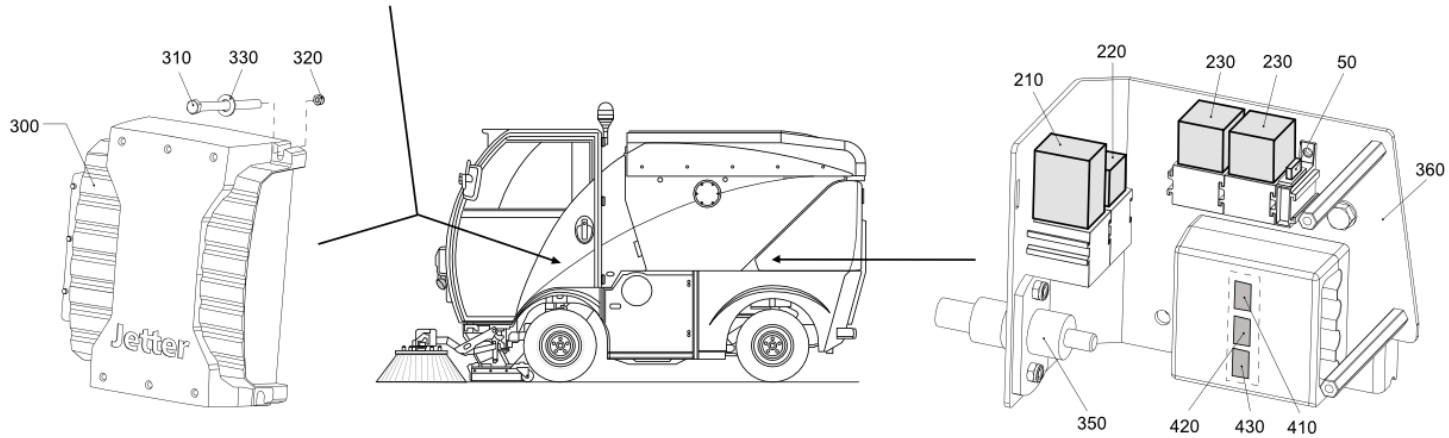

Control Fuses (7004584)
Electrical System\Control Fuses

All Copyright and rights are the property of Johnston Sweepers Ltd.

Control Fuses (7004584)
Electrical System\Control Fuses

Item no.	Part no.	Description	QTY	Unit
10	15051319-0	Kombi - Powerprint fully equipped (pcb)	1	PC
20	09301936-0	MINIATURE RELAY, 12V	16	PC
30	09301953-0	RELAY, WIPER INTERVAL 12V	1	PC
40	09302401-0	BLADE-TYPE FUSE, 10A	4	PC
50	09301595-0	BLADE-TYPE FUSE, 5A LIGHT BROWN	9	PC
60	09301578-0	BLADE-TYPE FUSE, 7.5A BR	6	PC
70	09301581-0	BLADE-TYPE FUSE, 10A RED	7	PC
80	09301584-0	BLADE-TYPE FUSE, 15A BLUE ATO15	12	PC
90	09301599-0	BLADE-TYPE FUSE, 25A WHITE	1	PC
200	09301534-0	Flasher clignoteur	1	PC
210	E04271688	Annealing time controller	1	PC
220	09301948-0	FREQUENCY RELAY	1	PC
230	09301936-0	MINIATURE RELAY, 12V	2	PC
240	09306090-0	HEAVY DUTY RELAY, 12V/180A	1	PC
250	09318036-0	RELAY NZHS 110	1	PC
300	7015400	Control JCM-350 I/O-Node 1m3 - complete	1	PC
Please indicate Chassis No. (last 4 digits of serial no.)				
310	92136050-0	CAP SCREW, I6KT M5X45 12.9 DIN912	4	PC
320	93085003-0	Nyloc Hex Nut M5C - 8	4	PC
330	93210109-0	Plain Washer M5	4	PC
350	09300150-0	Connector for jump start	1	PC
360	7009111	Base plate -Electric assembly	1	PC
410	09365026-0	FUSE, LITTELFUSE 40A MIDI40	1	PC
420	09365027-0	FUSE, LITTELFUSE 50A MIDI50	1	PC