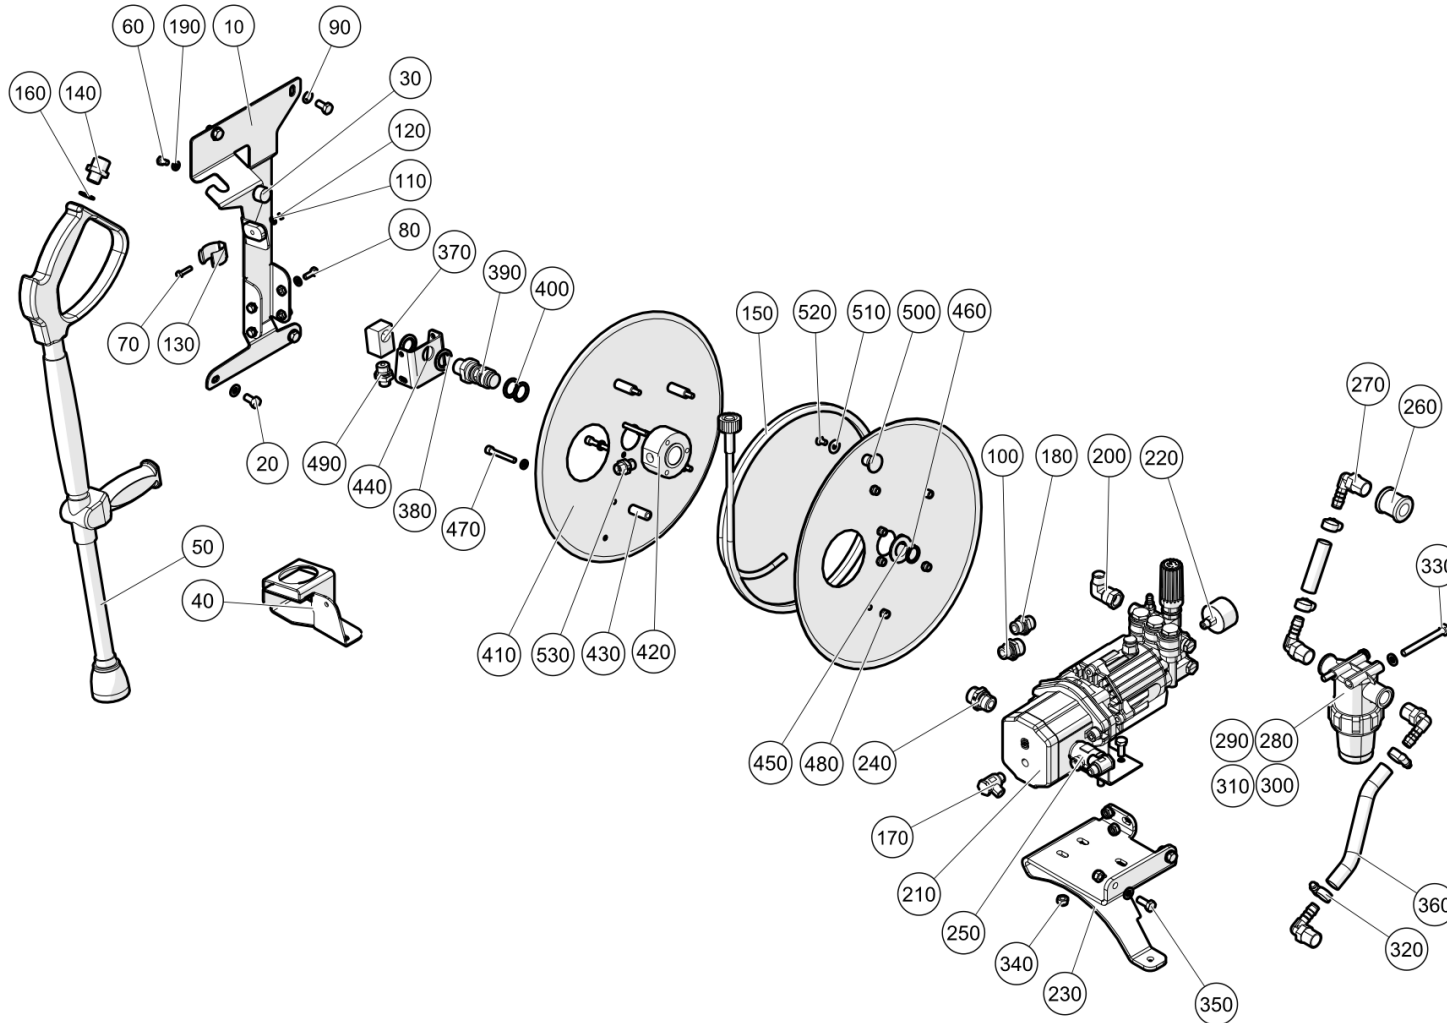

Supawash (7007813, 7003213, 7007636)

Water System Options\Supawash

Item no.	Part no.	Description	QTY	Unit
500	09530232-0	CONTROL KNOB, M6X25 1125-1-M6-GB PH SW	1	PC
510	93285507-0	COUNTERSUNK WASHER	1	PC
520	92153048-0	Hex Socket CSK Screw M6Cx12 10.9	1	PC
530	09572952-0	MALE COUPLING, GE08LRCLFX	1	PC
320	09531046-0	Hose Clamp	4	PC