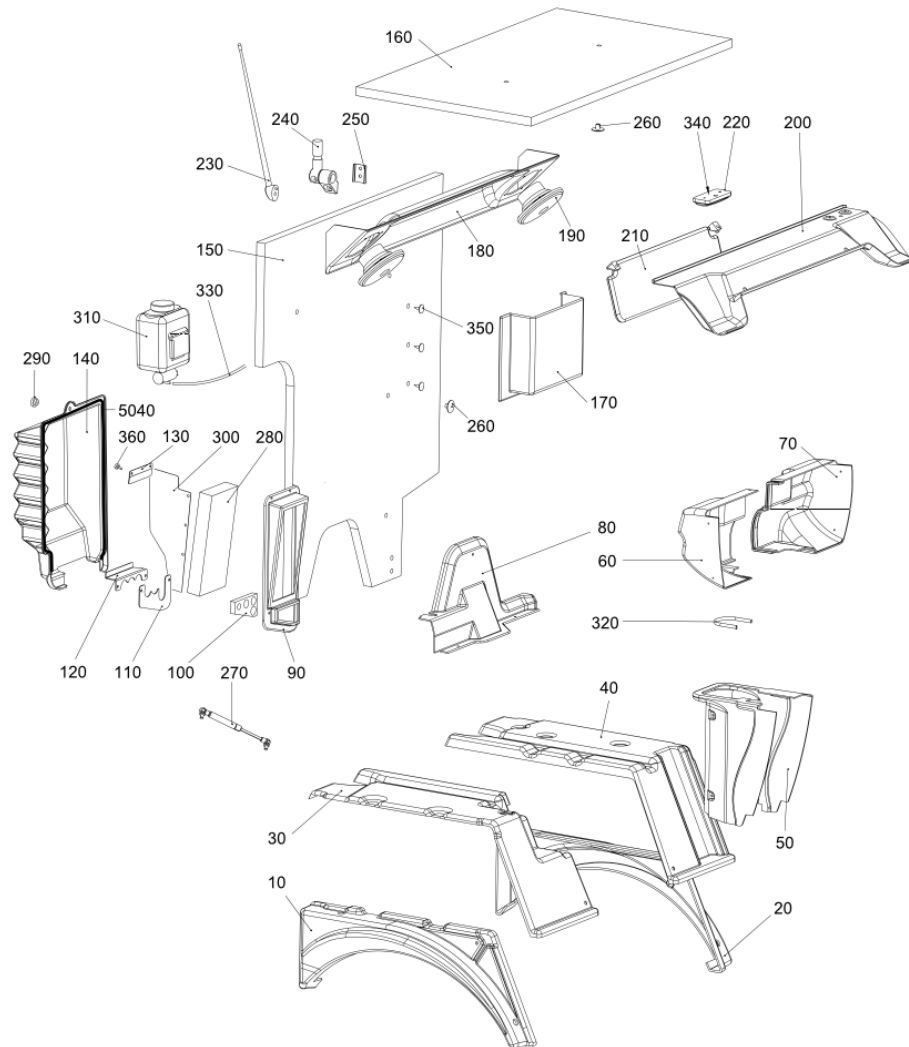

Cab 2 - Pre-Assembled (7011287)

Cab\Cab 2 - Pre-Assembled

Cab 2 - Pre-Assembled (7011287)

Cab\Cab 2 - Pre-Assembled

Item no.	Part no.	Description	QTY	Unit
10	7011481	Protection	1	PC
20	7011482	Protection	1	PC
30	7011483	Mudgard 1AC5706	1	PC
40	7011484	Mudgard 1AC5707	1	PC
50	7011485	Protection	1	PC
60	7011499	Protection front right 1AC5720	1	PC
70	7011498	Protection	1	PC
80	7011500	Protection	1	PC
90	7011300	Support	1	PC
100	7011509	Gasket	1	PC
110	7011510	Support	1	PC
120	7011511	Support	1	PC
130	7011489	Support	1	PC
150	7011502	Noise reducing mat	1	PC
160	7011503	Noise reducing mat	1	PC
170	7011501	Document tray	1	PC
180	7011497	Protection	1	PC
190	7011491	Loudspeakerseat	1	PC
200	7011495	Protection	1	PC
210	7011493	Sun visor	1	PC
220	7010178	Lamp	1	PC
230	7010100	Antenna	1	PC
240	7010131	Support	1	PC
250	7011505	Clamp	1	PC

All Copyright and rights are the property of Johnston Sweepers Ltd.