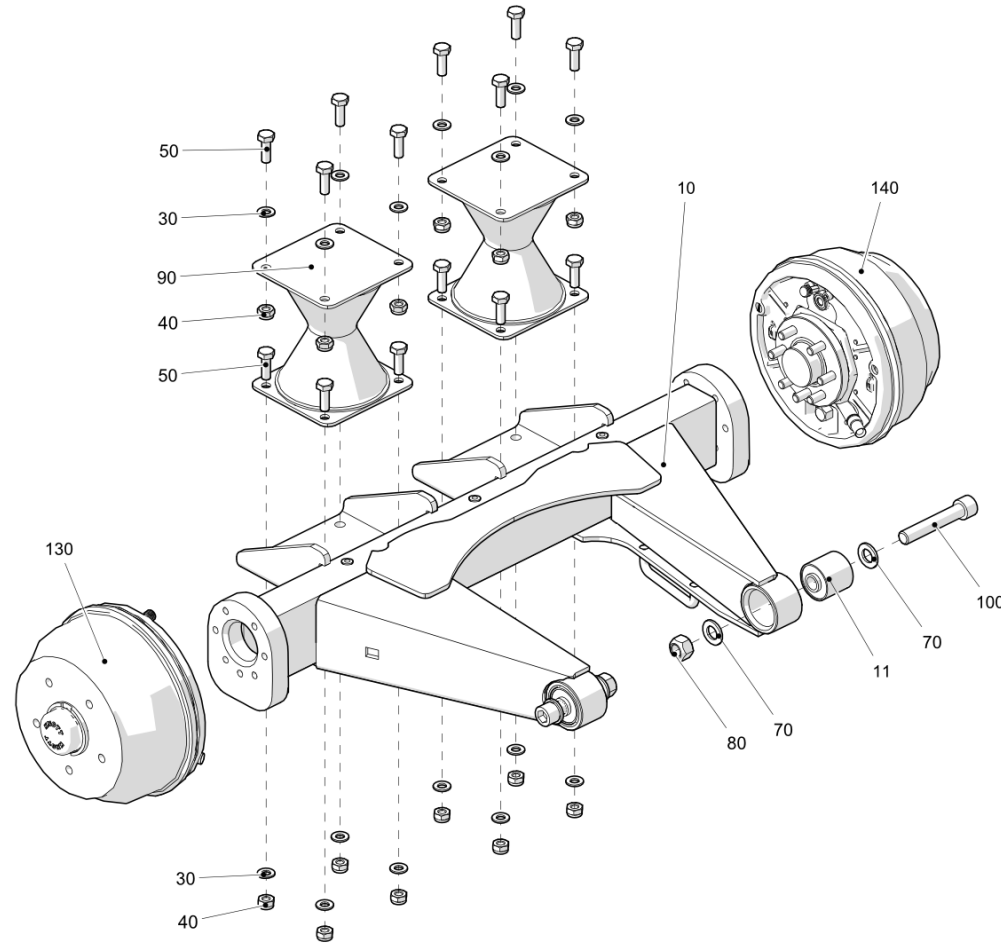

2WS Rear Axle (7001991)

Chassis\2WS Rear Axle

All Copyright and rights are the property of Johnston Sweepers Ltd.

2WS Rear Axle (7001991)

Chassis\2WS Rear Axle

Item no.	Part no.	Description	QTY	Unit
10	7011293	rear axle welded steep	1	PC
valid for 2 Wheel Steering-Variant				
30	93212012-0	Plain Washer M10	17	PC
40	93085006-0	Nyloc Hex Thin Nut M10C - 8	17	PC
50	92097414-0	Hex Head Screw - M10Cx30 - 8.8	16	PC
70	93210523-0	Plain Washer M16	4	PC
11	7000855	Bush rubber	2	PC
80	93084009-0	Self locking nut	2	PC
90	7024334	Twin taper spring	2	PC
100	92137280-0	Hex Socket Cap Screw - M16Cx90 - 12.9	2	PC
130	7001043	Drum Brake Assembly R.H.	1	PC
140	7001045	Brake Drum Assembly L.H.	1	PC