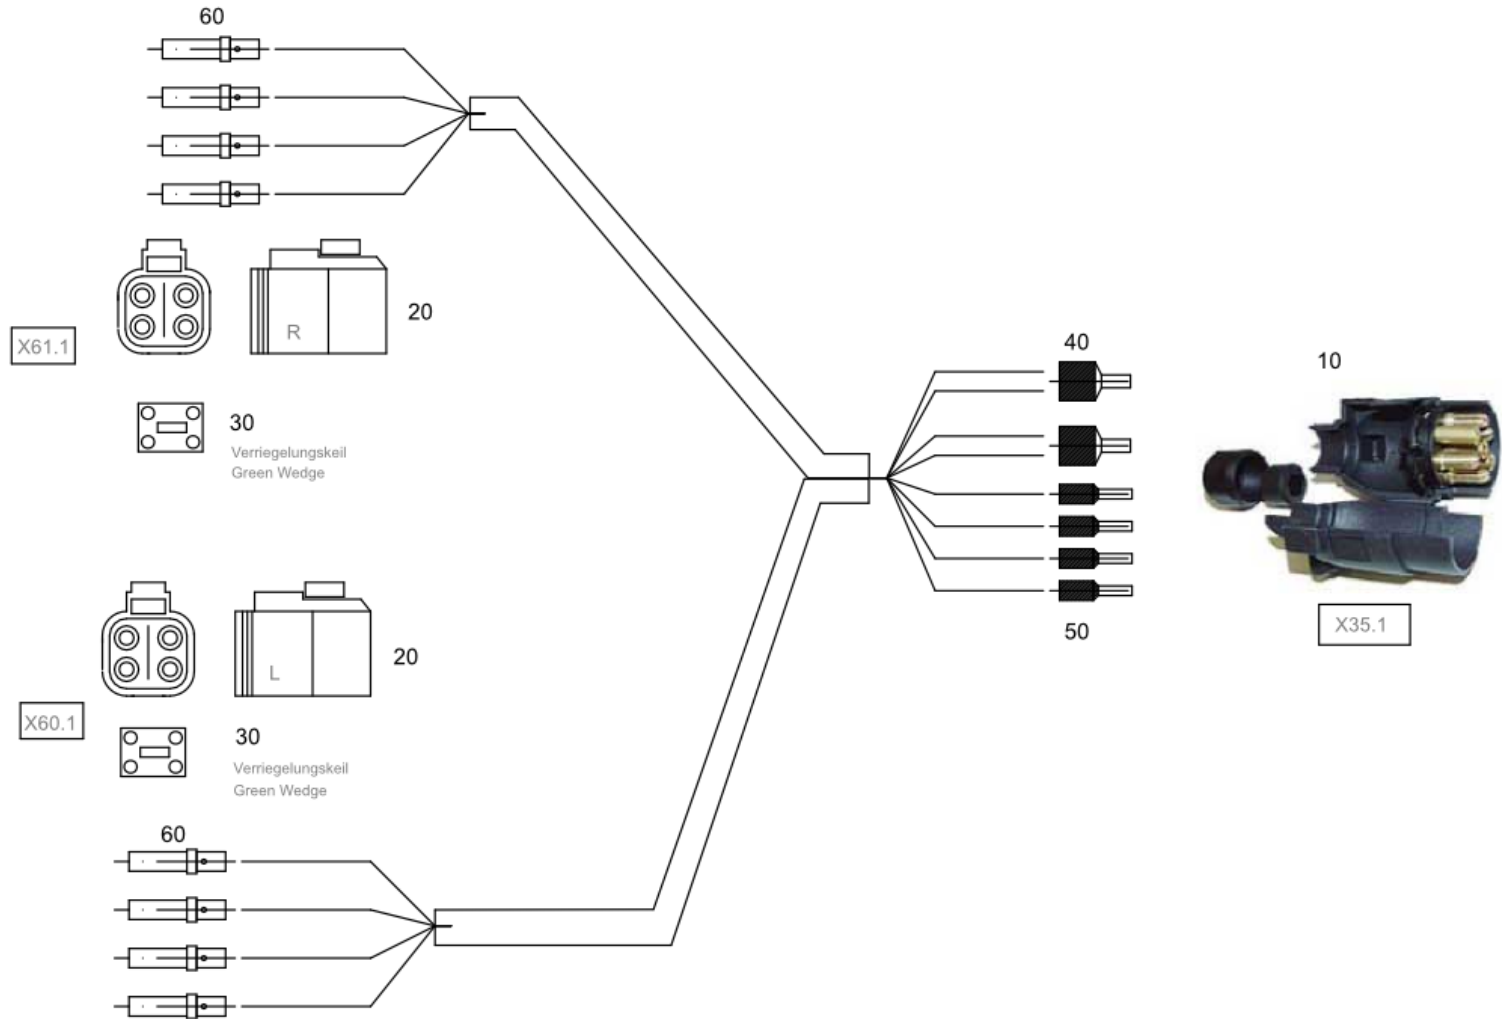

Littersnatch Cable Harness (7009381)
Electrical System\Littersnatch Cable Harness

All Copyright and rights are the property of Johnston Sweepers Ltd.

Littersnatch Cable Harness (7009381)
Electrical System\Littersnatch Cable Harness

Item no.	Part no.	Description	QTY	Unit
10	09301621-0	Plug 7-Pin	1	PC
20	710-178	DEUTSCH CONNECTOR DT06-4S-CE06	2	PC
30	31-256	Wedge - DT 4 Way Plug	2	PC
40	09315891-0	TWIN CONNECTOR SLEEVE 2X1.5	1	PC
50	09315849-0	MULTICORE CABLE END	1	PC
60	09313112-0	Crimp Socket 1.0 - 2.0	2	PC