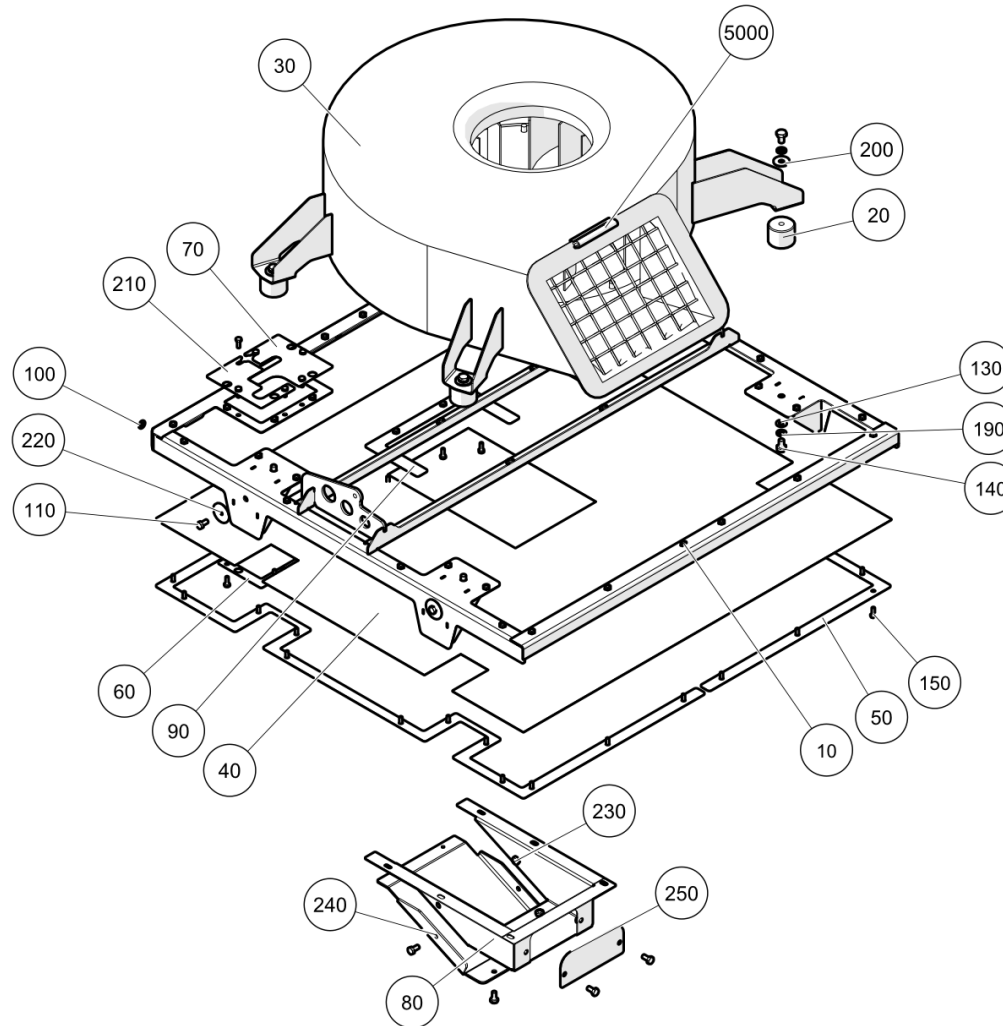

Suction Fan Platform (7001629)

Hopper\Suction Fan Platform

Suction Fan Platform (7001629)

Hopper\Suction Fan Platform

Item no.	Part no.	Description	QTY	Unit
10	7001534	Fan mounting frame	1	PC
20	09579037-0	ROUND BUFFER	4	PC
30	7000780	Fan pre-assembled 1m3	1	PC
40	7001628	Strainer Front	1	PC
50	7001633	Cleat	2	PC
60	7001642	Cleat Rear RHTSide	1	PC
70	7001747	Cleat Left	1	PC
90	7006588	Cleat Weld assembly	1	PC
100	93213010-0	Plain Washer M8 A2	3	PC
110	92099371-0	Hex Head Screw - M8Cx16 - A2	17	PC
130	93213011-0	Plain Washer M10 A2	4	PC
140	92099405-0	Hex Head Screw - M10Cx16 - A2	8	PC
150	92099299-0	Hex Head Screw - M6Cx16 - A2	42	PC
190	93700211-0	Spring Washer M10 - A2	8	PC
200	93300610-0	Washer 10,5/30X2,5 A2 DIN9021	4	PC
210	7008352	Cleat Right	1	PC
220	7014001	Washer	4	PC
5000	09526607-0	EDGE PROTECTION, 26X16.8 PVC/EPDM-MG	1.3	M
80	7025199	deflector	1	PC
230	7025180	protection device	1	PC
240	7025177	protection device front	1	PC
250	7025198	leaf	1	PC