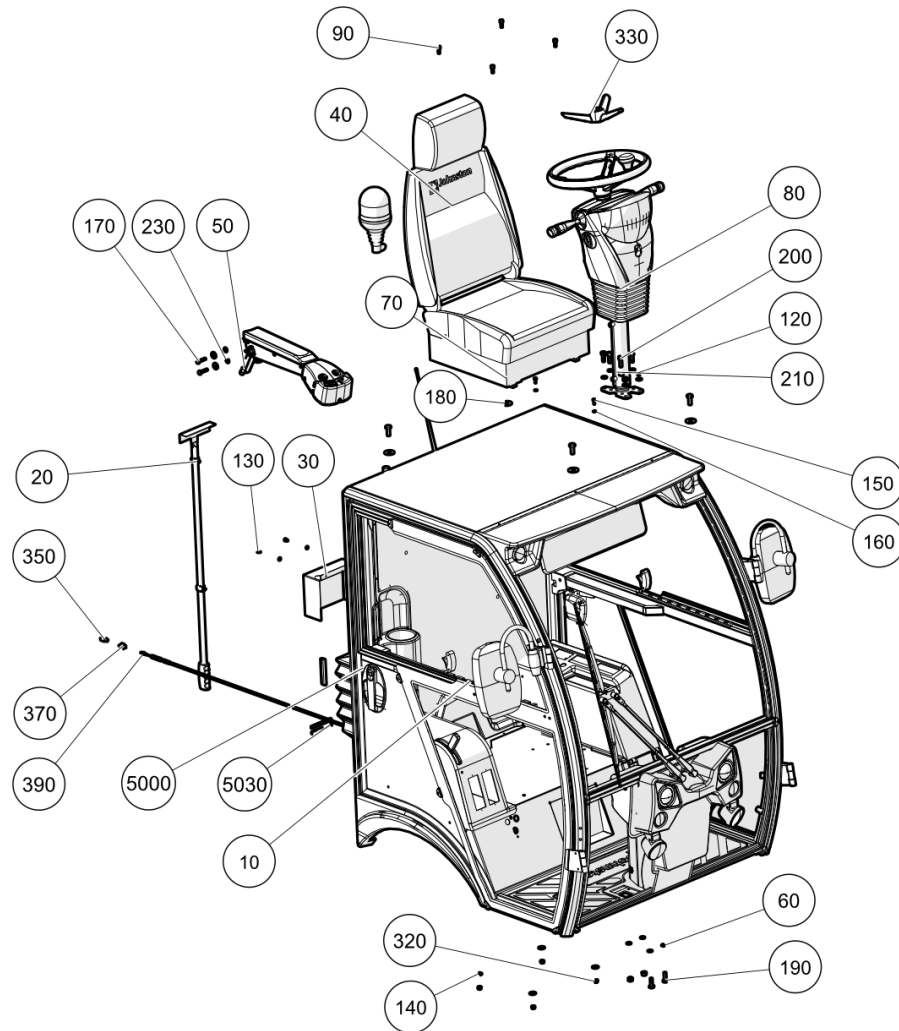

Service parts catalogue (7012054)

Service parts catalogue

Item no.	Part no.	Description	QTY	Unit
280	09532149-0	Nozzle Wheel	2	PC
290	7001408	Nozzle Front Rubber	1	PC
300	7001431	Nozzle Skirt Rear	1	PC
320	7010123	Mirror heatable 12V 1AC5873	2	PC
330	E01118718	Gasket	1	PC
340	E01137308	Drain screw set	1	PC
350	E02931482	Repair set toothed belt	1	PC
360	E02931480	Repair set toothed belt	1	PC
370	E01179565	V-Belt	1	PC
380	E01181784	O-Ring For Vent Screw	1	PC
390	E04178572	Vent Screw	1	PC
310	7005927	Brush Ø700 Poly	0	PC

Cab Complete (7007391)

Cab\Cab Complete

Item no.	Part no.	Description	QTY	Unit
10	7005549	Cab JSL CS1 scope of delivery Brieda	1	PC
20	7008366	Scraper pre-assembled	1	PC
30	7007295	Lid -Electric	1	PC
40	7005874	Seat KAB 711 Johnston	1	PC
50	7005833	Console -Control system	1	PC
60	93699711-0	Spring Washer - Plated M10	8	PC
70	92097450-0	Hex Head Screw - M12Cx30 - 8.8	4	PC
80	7007367	Steering column pre-assembled	1	PC
90	92137118-0	Hex Socket Cap Screw - M8Cx20 - 12.9	4	PC
120	93085006-0	Nyloc Hex Thin Nut M10C - 8	4	PC
130	92097297-0	Hex Head Screw - M6Cx10 - 8.8	2	PC
140	93300509-0	Plain Large Washer M8	6	PC
150	92097299-0	Hex Head Screw - M6Cx16 - 8.8	2	PC
160	93212009-0	Plain Washer M6	4	PC
170	92097379-0	Hex Head Screw - M8Cx35 - 8.8	2	PC
180	93300511-0	Plain Large Washer M12	4	PC
190	92097414-0	Hex Head Screw - M10Cx30 - 8.8	4	PC
200	92137158-0	Hex Socket Cap Screw - M10Cx30 - 12.9	4	PC
210	93212012-0	Plain Washer M10	4	PC
230	93351012-0	Washer - External, Shakeproof M10	2	PC
320	93085005-0	Nyloc Hex Thin Nut M8C - 8	4	PC
330	7005675	Steering wheel Special Cover Johnston	1	PC
350	09533007-0	Clevis Joint - M6 RH x12	1	PC
370	09533039-0	Clevis Retention Clip - 6X12	1	PC