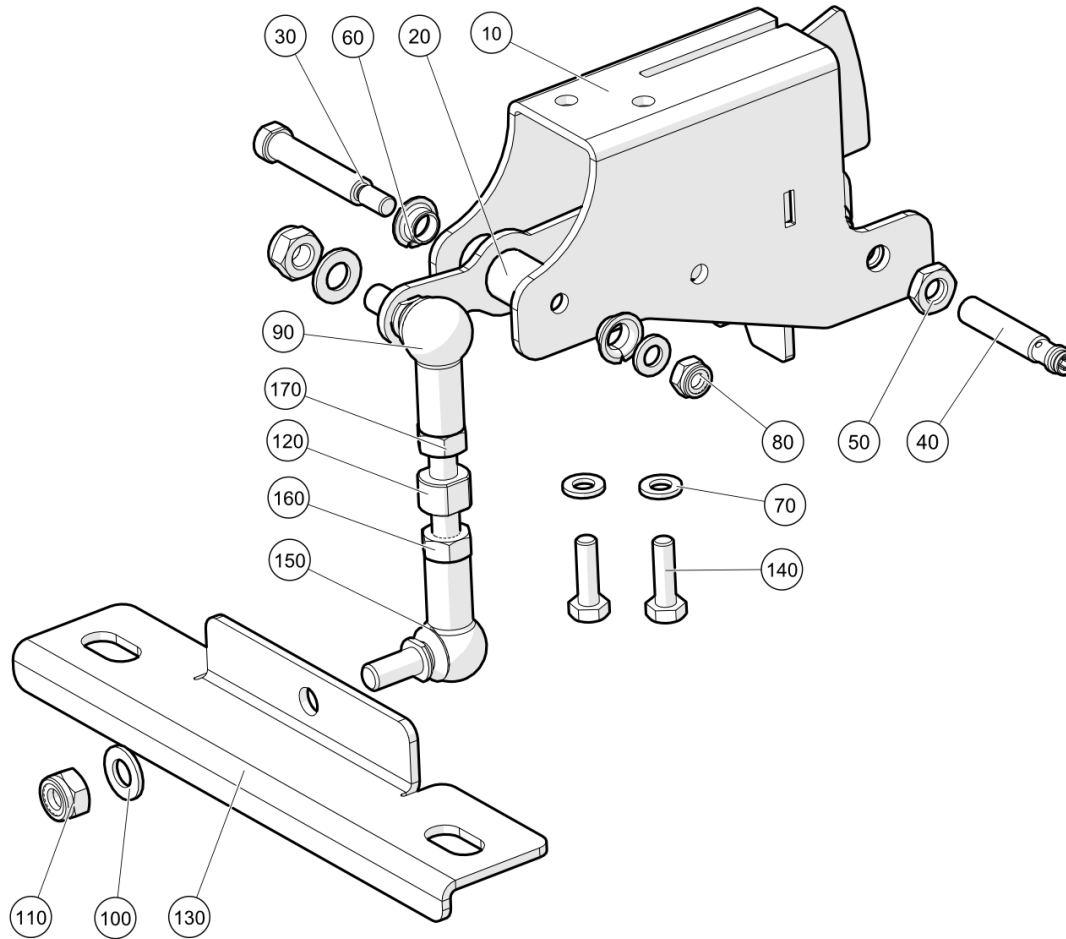

Weight Load Indicator (7015256)
Cab Options\Weight Load Indicator

All Copyright and rights are the property of Johnston Sweepers Ltd.

Weight Load Indicator (7015256)
Cab Options\Weight Load Indicator

Item no.	Part no.	Description	QTY	Unit
10	7015180	Basic body weld ASSY	1	PC
20	7015184	Encoder lever	1	PC
30	7015187	Bolt	1	PC
40	09311157-0	PROXIMITY SWITCH, IFRM 08P17G1/S35L	2	PC
50	93076001-0	Hexagon Nut - M8f Lock	4	PC
60	09505062-0	Bearing-Dry Sliding+Flange 8 I/D x 5.5Lg	2	PC
70	93212009-0	Plain Washer M6	3	PC
80	93085004-0	Nyloc Hex Nut M6C - 8	1	PC
90	09533409-0	ANGLE JOINT, CS 13-M8 DIN71802	1	PC
100	93212011-0	Plain Washer M8	2	PC
110	93085005-0	Nyloc Hex Thin Nut M8C - 8	2	PC
120	7015191	Threaded rod M8	1	PC
130	7015188	Bridge plate	1	PC
140	92097301-0	Hex Head Screw - M6Cx20 - 8.8	2	PC
150	09533428-0	ANGLE JOINT, CS 13-M8 DIN71802	1	PC
160	93056910-0	Nut M8c A2 Stainless	1	PC
170	93056014-0	Hex Nut M8C-8	1	PC

All Copyright and rights are the property of Johnston Sweepers Ltd.