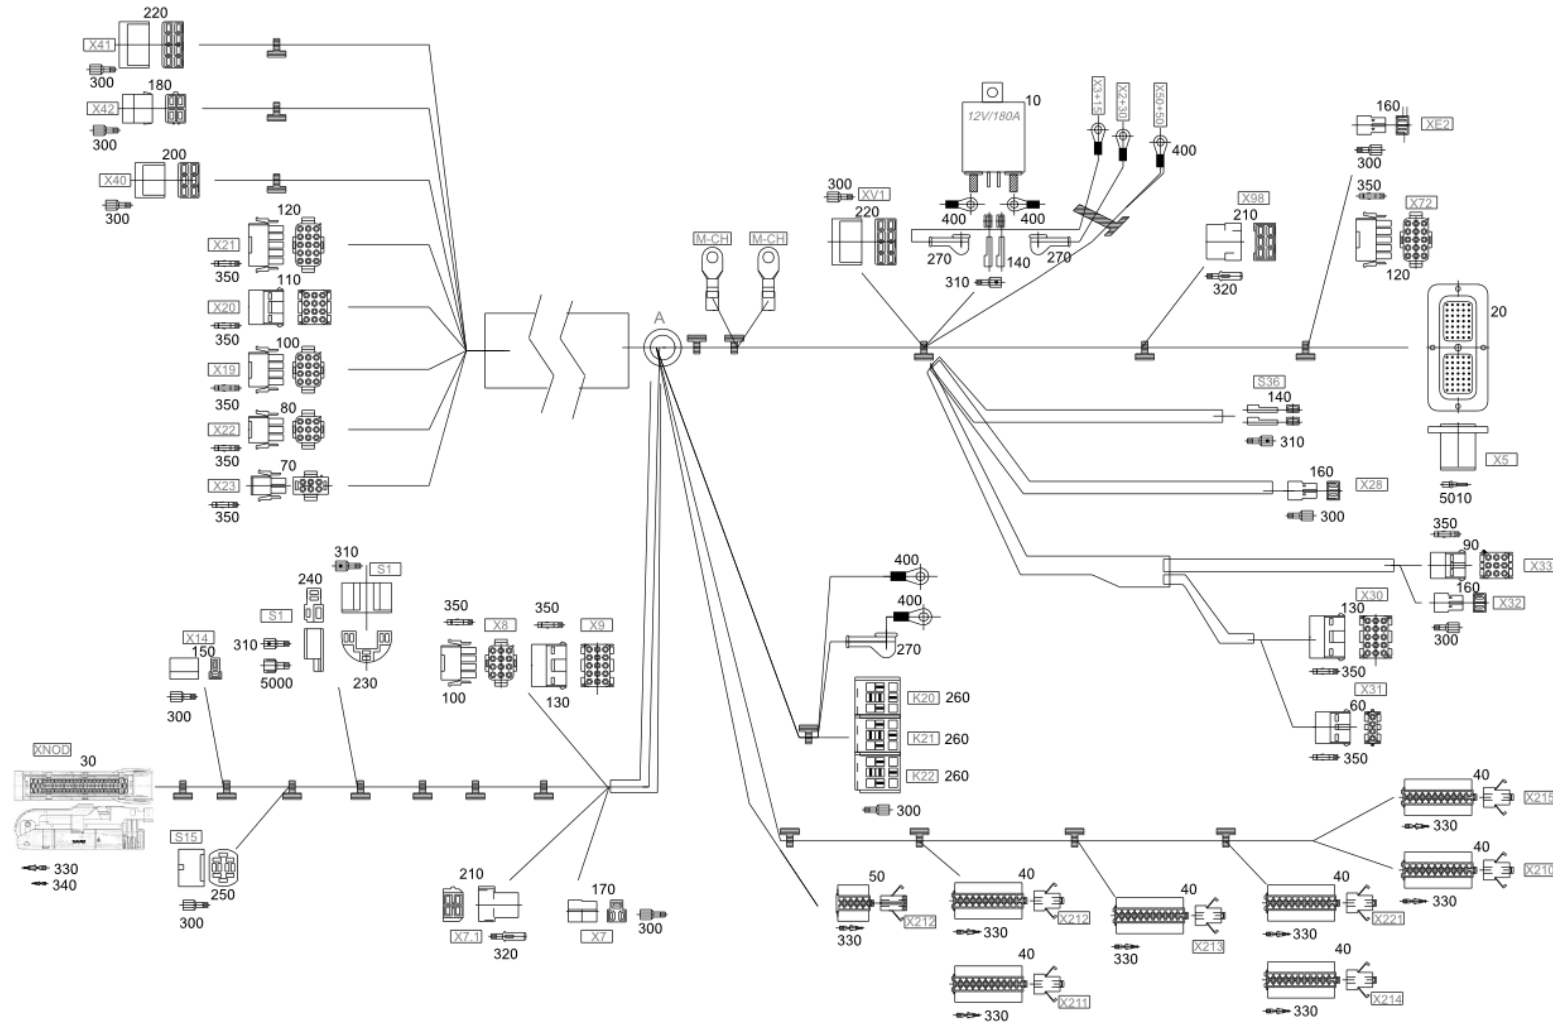

Cab 1 Cable Harness (7010558)
Electrical System\Cab 1 Cable Harness

All Copyright and rights are the property of Johnston Sweepers Ltd.

Cab 1 Cable Harness (7010558)
Electrical System\Cab 1 Cable Harness

Item no.	Part no.	Description	QTY	Unit
260	09301888-0	Base for relay TMF	3	PC
270	09301720-0	CAP	3	PC
300	09315026-0	PUSH-ON RECEPTACLE	11	PC
310	09315030-0	CONNECTING PIECE	4	PC
320	09315736-0	FLAT CONNECTOR, Z 6.3-2.5 CUZN	2	PC
330	09315024-0	CONTACT 1.5-2.5 JP-TIMER	9	PC
340	09315000-0	CONNECTING PIECE	1	PC
350	09313225-0	Plug Contact 0.5-2.1	11	PC
400	09315131-0	Electrical Crimp Terminal 6,0 Yellow	5	PC
5000	09315015-0	PUSH-ON RECEPTACLE	1	PC
5010	09313126-0	Pin	1	PC