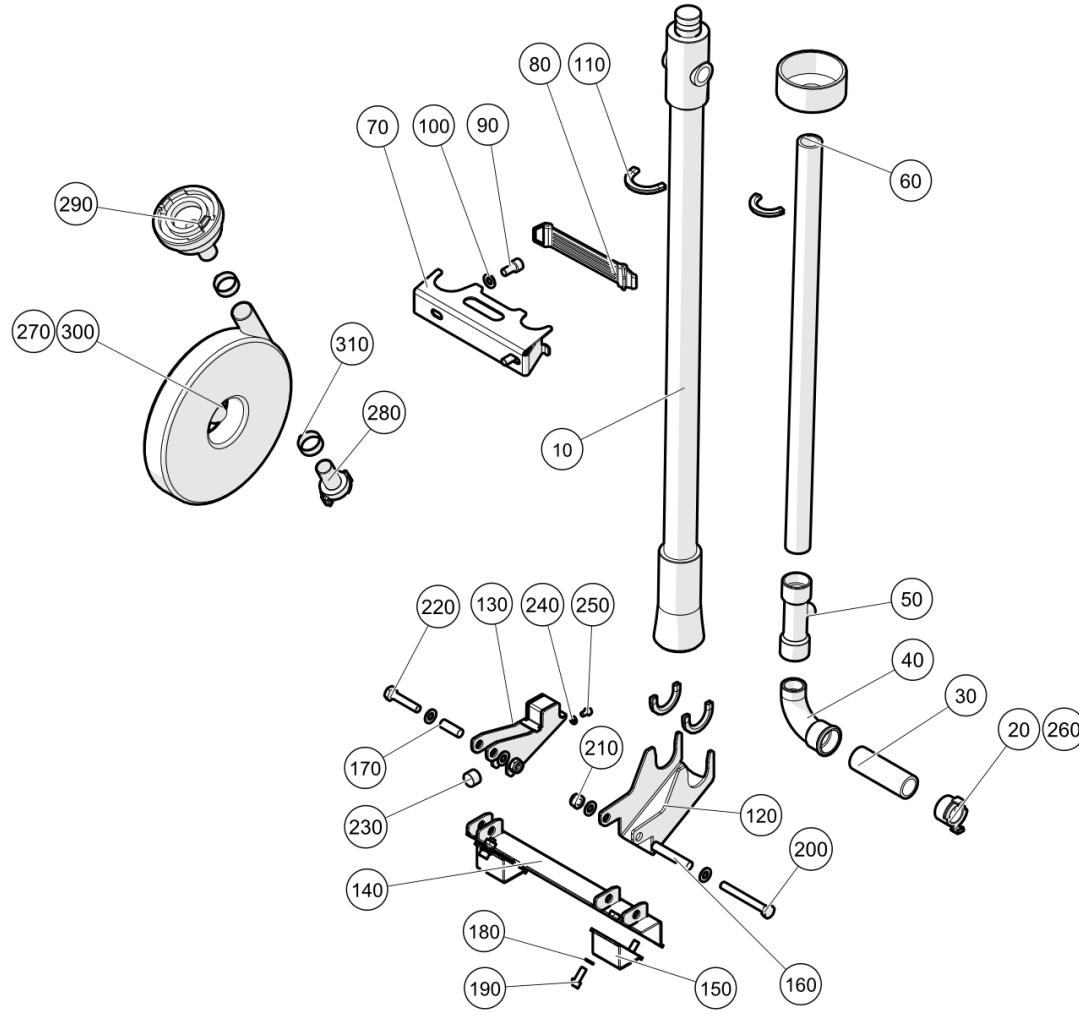

Standpipe Key + Hose (7008396)
Water System Options\Standpipe Key + Hose

All Copyright and rights are the property of Johnston Sweepers Ltd.

Standpipe Key + Hose (7008396)
Water System Options\Standpipe Key + Hose

Item no.	Part no.	Description	QTY	Unit
10	667-6	Key - Hydrant Aluminium	1	PC
70	7009733	Support Standpiepe & Key	1	PC
80	E05122344	Strap	1	PC
90	92137155-0	Hex Socket Cap Screw - M10Cx20 - 12.9	2	PC
100	93212012-0	Plain Washer M10	6	PC
110	09526603-0	EDGE PROTECTION PER METER	0.5	M
120	7008577	Angle bracket	1	PC
130	7008578	Hydrant wrench Weld assembly	1	PC
140	7008615	Rest Assembly	1	PC
150	7008616	Cleat	2	PC
160	7008617	Spacer bush L67	1	PC
170	7008618	Spacer bush L33	1	PC
180	93212011-0	Plain Washer M8	4	PC
190	92137118-0	Hex Socket Cap Screw - M8Cx20 - 12.9	4	PC
200	92097425-0	Hex Head Screw - M10Cx85 - 8.8	1	PC
210	93085006-0	Nyloc Hex Thin Nut M10C - 8	2	PC
220	92097418-0	Hex Head Screw - M10Cx50 - 8.8	1	PC
230	09579013-0	ROUND BUFFER	1	PC
240	93212009-0	Plain Washer M6	1	PC
250	92097297-0	Hex Head Screw - M6Cx10 - 8.8	1	PC
20	72688-8	G 1" G E K A Q R Coupling	1	PC
30	72688-5	Tube,1"bore - Galvanised	1	PC
40	72688-7	Elbow,G1 Male/Fem Galvanised	1	PC
50	72688-6	Valve - Check, Double	1	PC

All Copyright and rights are the property of Johnston Sweepers Ltd.