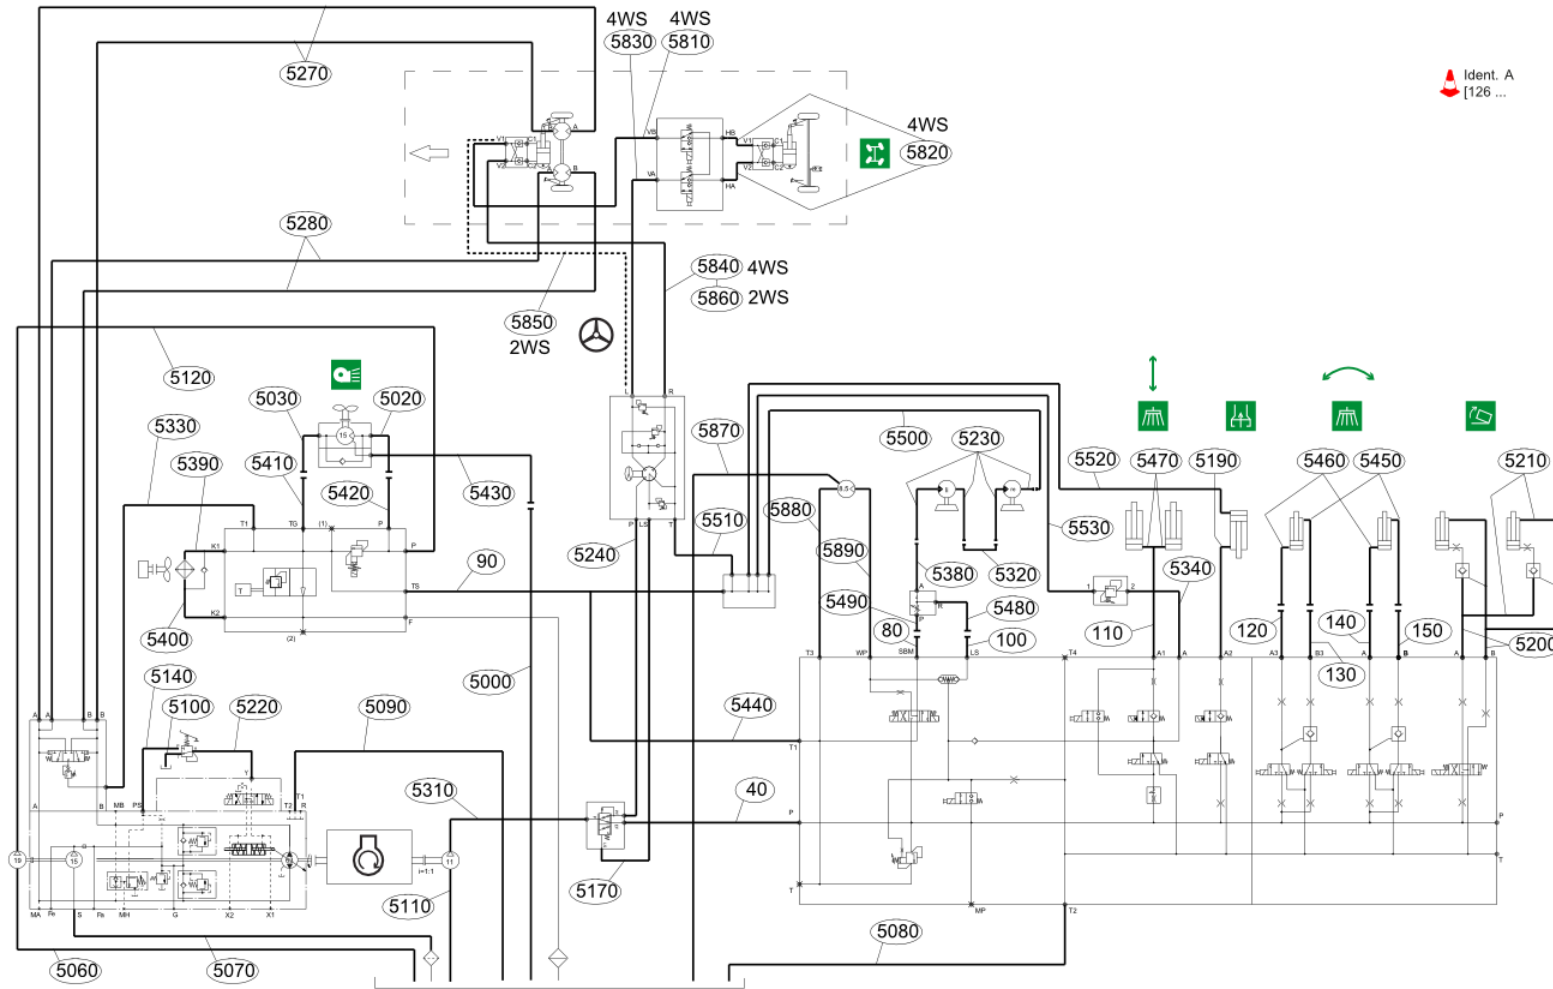

Hand Pump (7027428)
Hopper Options\Hand Pump

Item no.	Part no.	Description	QTY	Unit
10	15052430-4	Hand pump cpl.	1	PC
20	7028321	holder for handpump complete	1	PC
30	09570126-0	Stud Coupling Male G 1/4" x M14 x 1.5	2	PC
40	09589102-0	Return valve	2	PC
50	09571177-0	Adaptor G 1/4	2	PC
60	09570505-0	BANJO UNION, SWVE08LRA3C	2	PC
70	09571013-0	ELBOW CONNECTION PIECE, EVW08LCF	3	PC
80	09571084-0	Adjustable Male Tee - M14 x 1.5	2	PC
90	09571085-0	NOT REQUIRED	1	PC
100	09571254-0	CONNECTION	1	PC
110	09570055-0	09570055-0	1	PC
120	6615-2319	Adjustable Male Tee - M18 x 1.5	1	PC
130	09544679-0	09544679-0	1	PC
140	09572952-0	MALE COUPLING, GE08LRFCFX	1	PC
150	92137125-0	Hex Socket Cap Screw - M8Cx50 - 12.9	2	PC
160	92137118-0	Hex Socket Cap Screw - M8Cx20 - 12.9	2	PC
170	92097412-0	Hex Head Screw - M10Cx25 - 8.8	2	PC
180	93212012-0	Plain Washer M10	2	PC

All Copyright and rights are the property of Johnston Sweepers Ltd.

Hydraulic, hoses (0126...) (7010522~)
Hydraulics\Hydraulic, hoses (0126...)
valid from chassis-Nr. (VIN) [0126