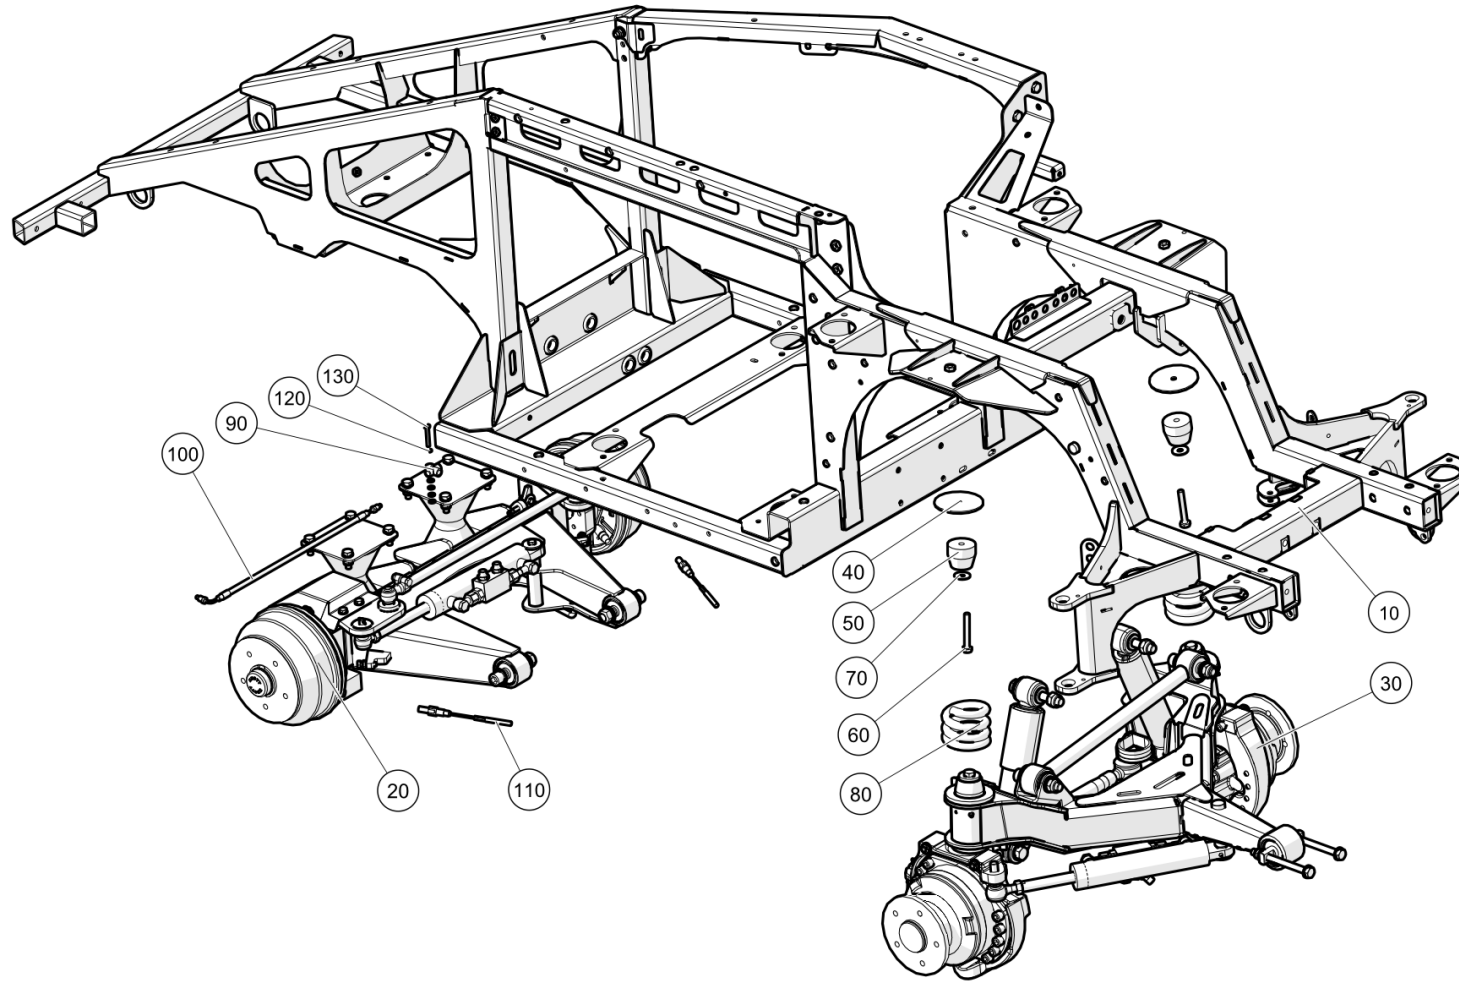

4WS Chassis Assembly (7032454)

Chassis\4WS Chassis Assembly

All Copyright and rights are the property of Johnston Sweepers Ltd.

4WS Chassis Assembly (7032454)

Chassis\4WS Chassis Assembly

Item no.	Part no.	Description	QTY	Unit
10	7031946	Chassis CS1 assembly	1	PC
20	7001100	Axle Rear 4WS	1	PC
30	7032027	Axle Front	1	PC
40	7001109	Laser parts	2	PC
50	7001108	Laser parts	2	PC
60	92097422-0	Hex Head Screw - M10Cx70 - 8.8	2	PC
70	93300510-0	Plain Large Washer M10	2	PC
80	7009622	Coil Spring Eibach C300	2	PC
90	09543003-0	DISTRIBUTOR, 3xM10X1 ST A3C	1	PC
100	7003630	Brake-Hose	2	PC
110	7001219	Brake cable handbrake	2	PC
120	93212009-0	Plain Washer M6	5	PC
130	92097307-0	Hex Head Screw - M6Cx40 - 8.8	1	PC