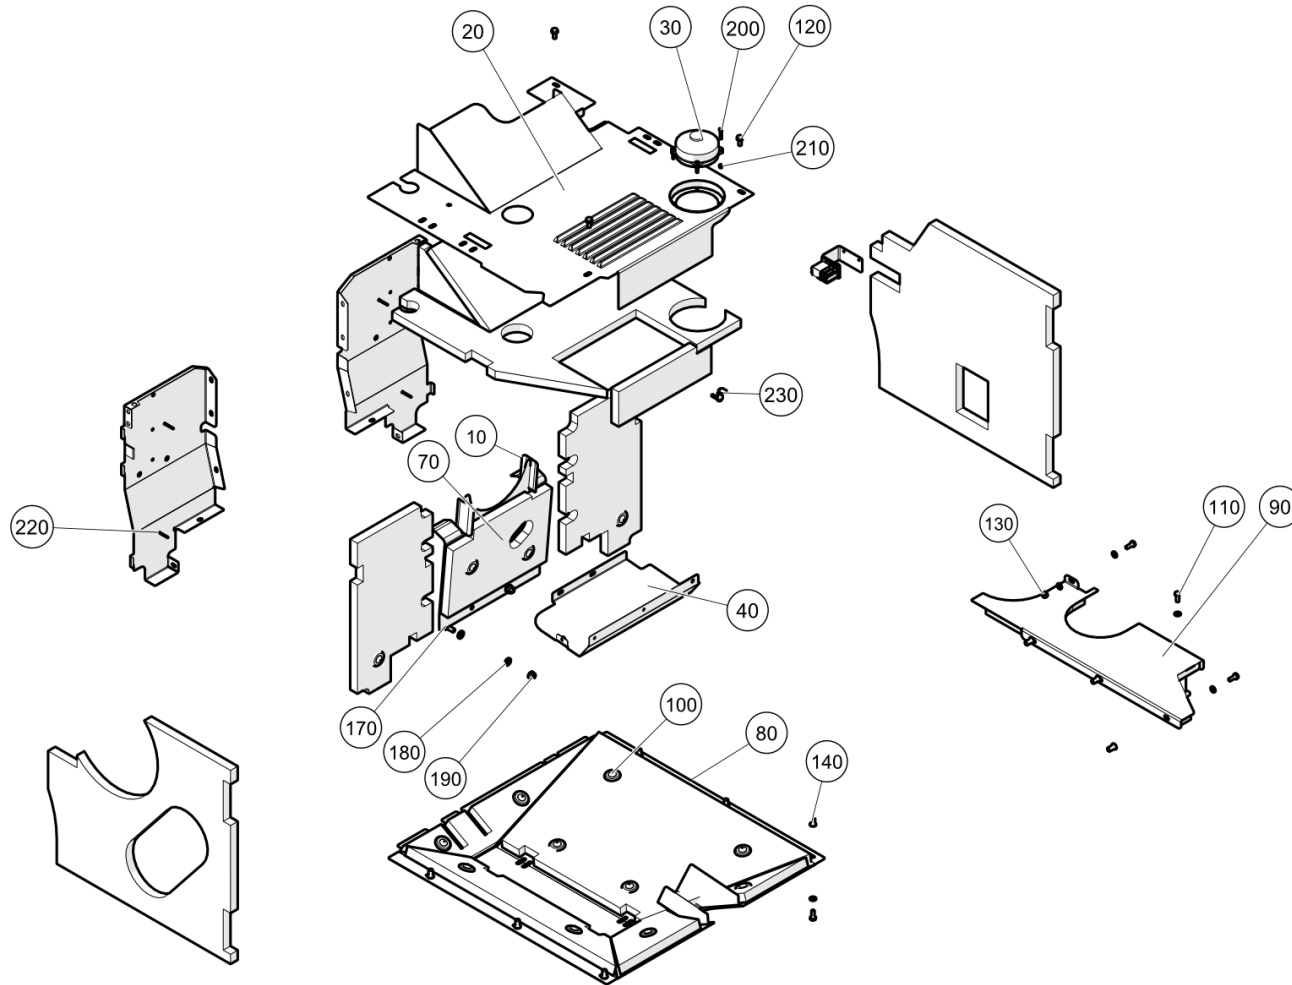

Fuel Tank (7005946)

Engine\Fuel Tank

Item no.	Part no.	Description	QTY	Unit
10	7005948	Fuel tank pre-assembled	1	PC
20	7015602	Filler Diesel complete	1	PC
30	E1258143010	Fuel prefilter	1	PC
40	93212011-0	Plain Washer M8	8	PC
50	92097374-0	Hex Head Screw - M8Cx20 - 8.8	2	PC
60	93085005-0	Nyloc Hex Thin Nut M8C - 8	2	PC
70	09531059-0	HOSE CLIP WD9 50-70 C7 W4	2	PC
80	09549305-0	HOSE CLIP	6	PC
5000	09546415-0	TUBE PER METER	2	M
5010	09546416-0	TUBE, PER METER	2	M
5020	09546689-0	HOSE, UNIVERSAL LW55 NBR SW	0.23	M
200	7002975	Filler	1	PC
210	09531129-0	Cylinder filter, B 40/150 Ms rolled	1	PC
220	09531132-0	Cap fuel tank	1	PC
230	7003093	Level sender Diesel	1	PC
240	09572134-0	Sealing Plug VS-R 3/8 WD	1	PC
250	92097372-0	Hex Head Screw - M8Cx16 - 8.8	4	PC
260	92137013-0	Hex Socket Cap Screw - M4Cx20 - 12.9	6	PC
270	7025971	Fuel tank welding assembly	1	PC
20	7033841	Filler Diesel without mesh	1	PC

All Copyright and rights are the property of Johnston Sweepers Ltd.

Silent Kit (7017150)
Engine Options\Silent Kit