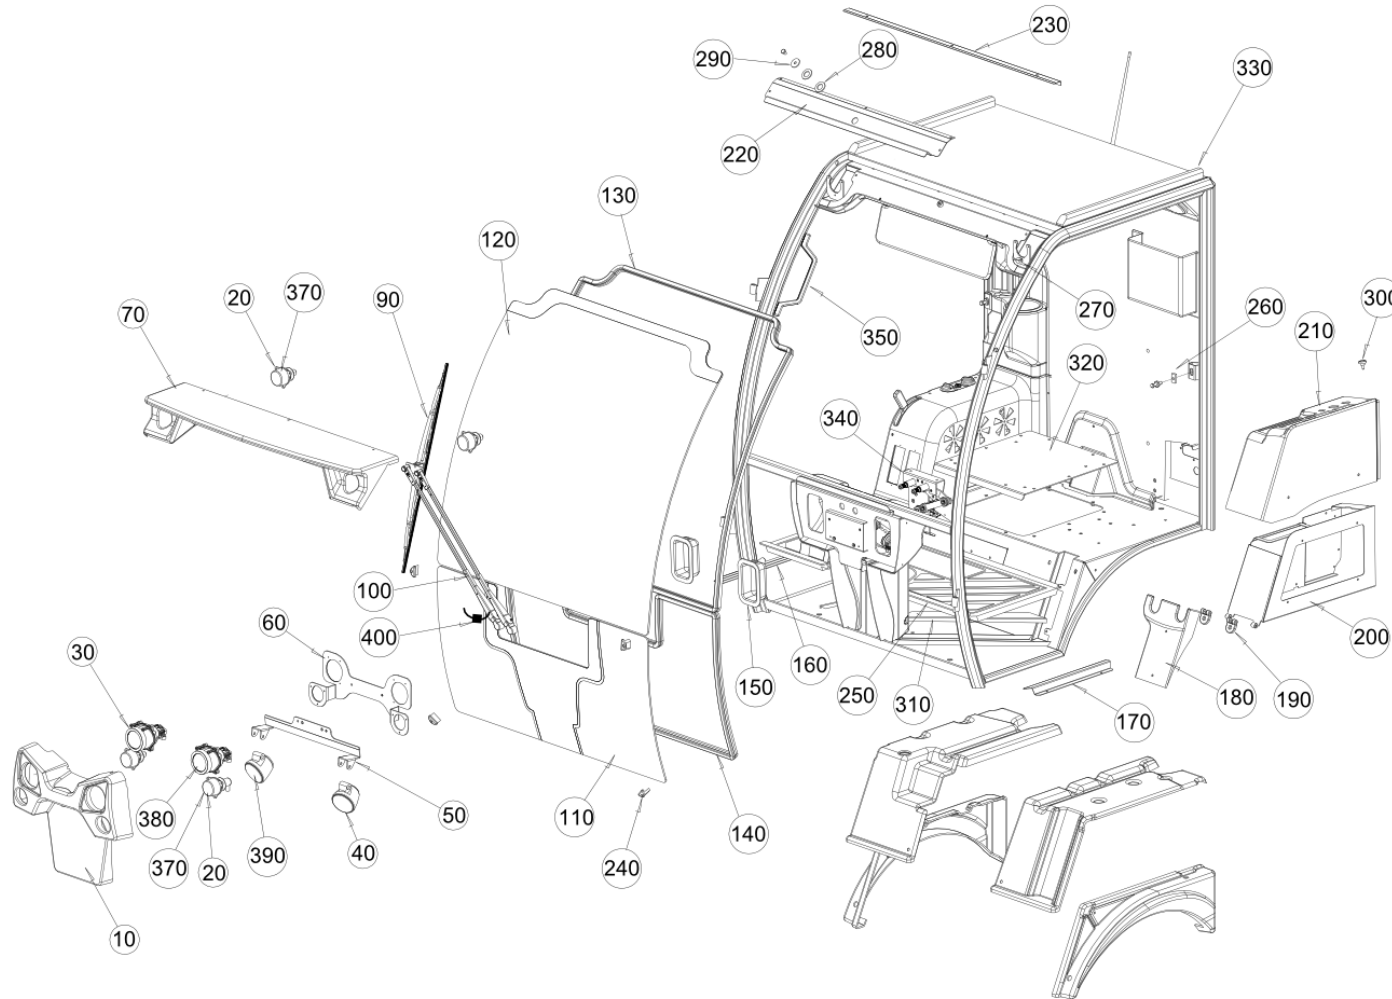

Cab 1 - Pre-Assembled (7011285)

Cab\Cab 1 - Pre-Assembled

Cab 1 - Pre-Assembled (7011285)

Cab\Cab 1 - Pre-Assembled

Item no.	Part no.	Description	QTY	Unit
20	7010019	Lamp, flasher	2	PC
40	7010017	Worklamp	2	PC
60	7011415	Support	1	PC
90	7009749	Wiper blade	1	PC
100	7010005	Wiper arm	1	PC
120	7010011	Windscreen (Top section) 1VO1023	1	PC
130	7010014	Rubber seal	4	M
140	7010014	Rubber seal	3.5	M
150	7011417	Housing	2	PC
160	7011420	Support	1	PC
170	7011421	Support	1	PC
180	7011422	Support	1	PC
190	09533216-0	Hinge	8	PC
200	7011423	Console	1	PC
210	7011424	Cover electrical box 1AC5721	1	PC
220	7011425	Rail	1	PC
230	7011426	Retaining strip 1180608	1	PC
240	7010922	Retaining bracket Windscreen	8	PC
260	7011428	Cam	2	PC
270	7011429	Support	2	PC
280	93213016-0	Plain Washer M20 A2	2	PC
290	93300609-0	SCHEIBE 8,4/24X2 ST A2 DIN9021B	1	PC
300	09531351-0	Knurled Head Screw M6x16	1	PC
310	7011430	Protection	1	PC

All Copyright and rights are the property of Johnston Sweepers Ltd.