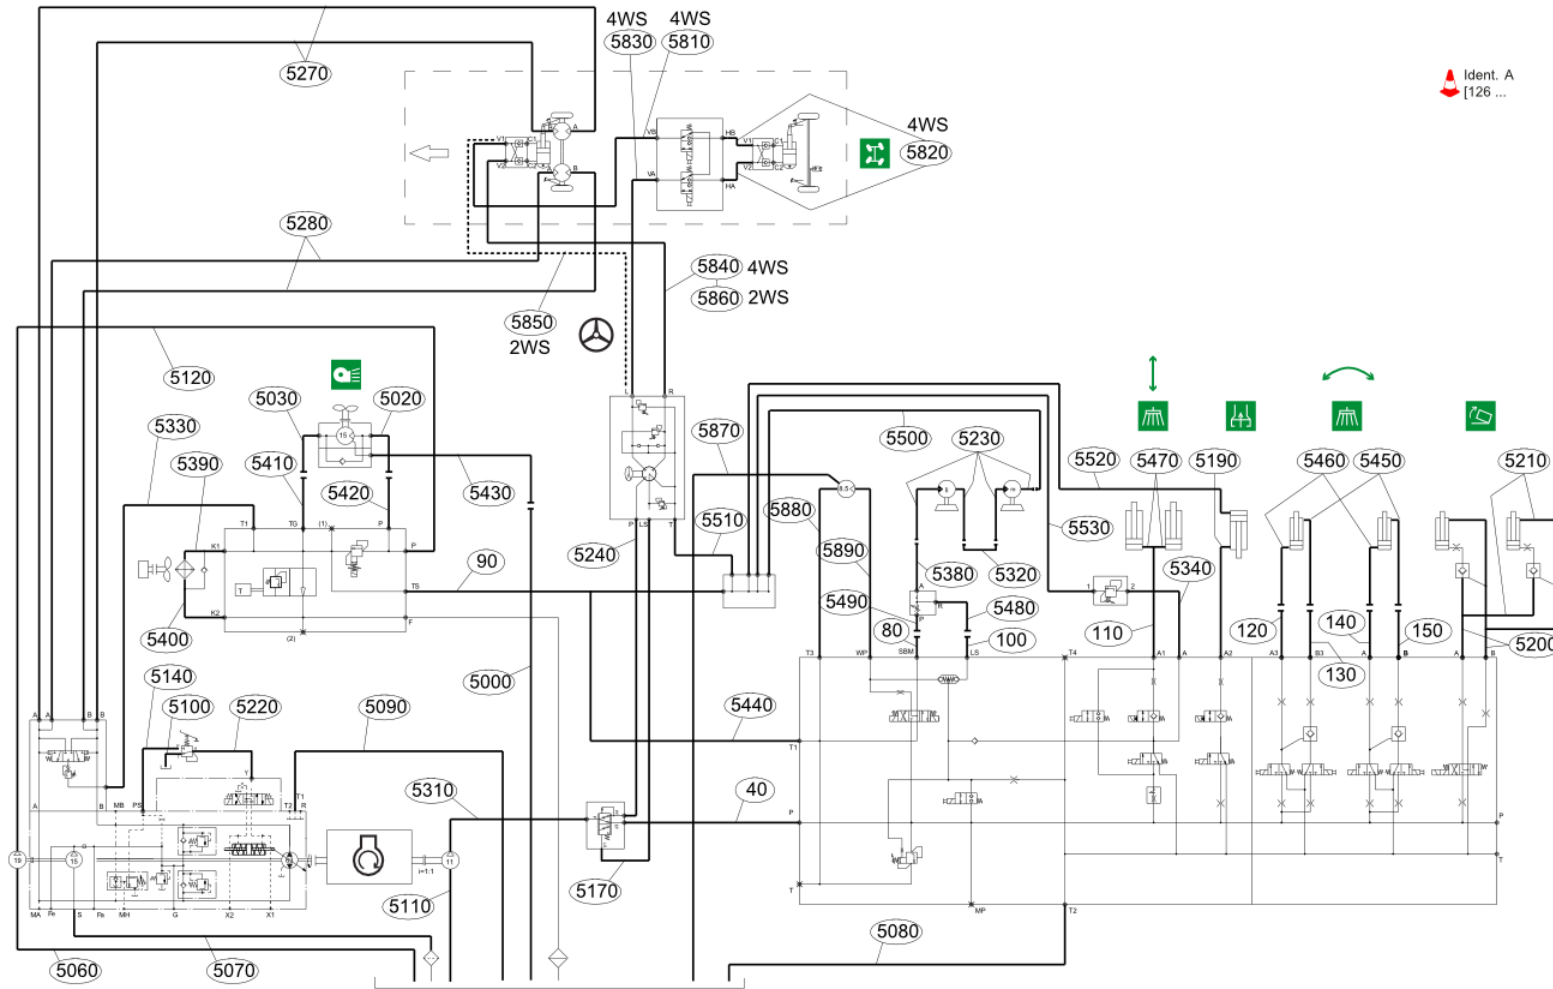

Hydraulic, hoses (0126...) (7010522~)
Hydraulics\Hydraulic, hoses (0126...)
valid from chassis-Nr. (VIN) [0126