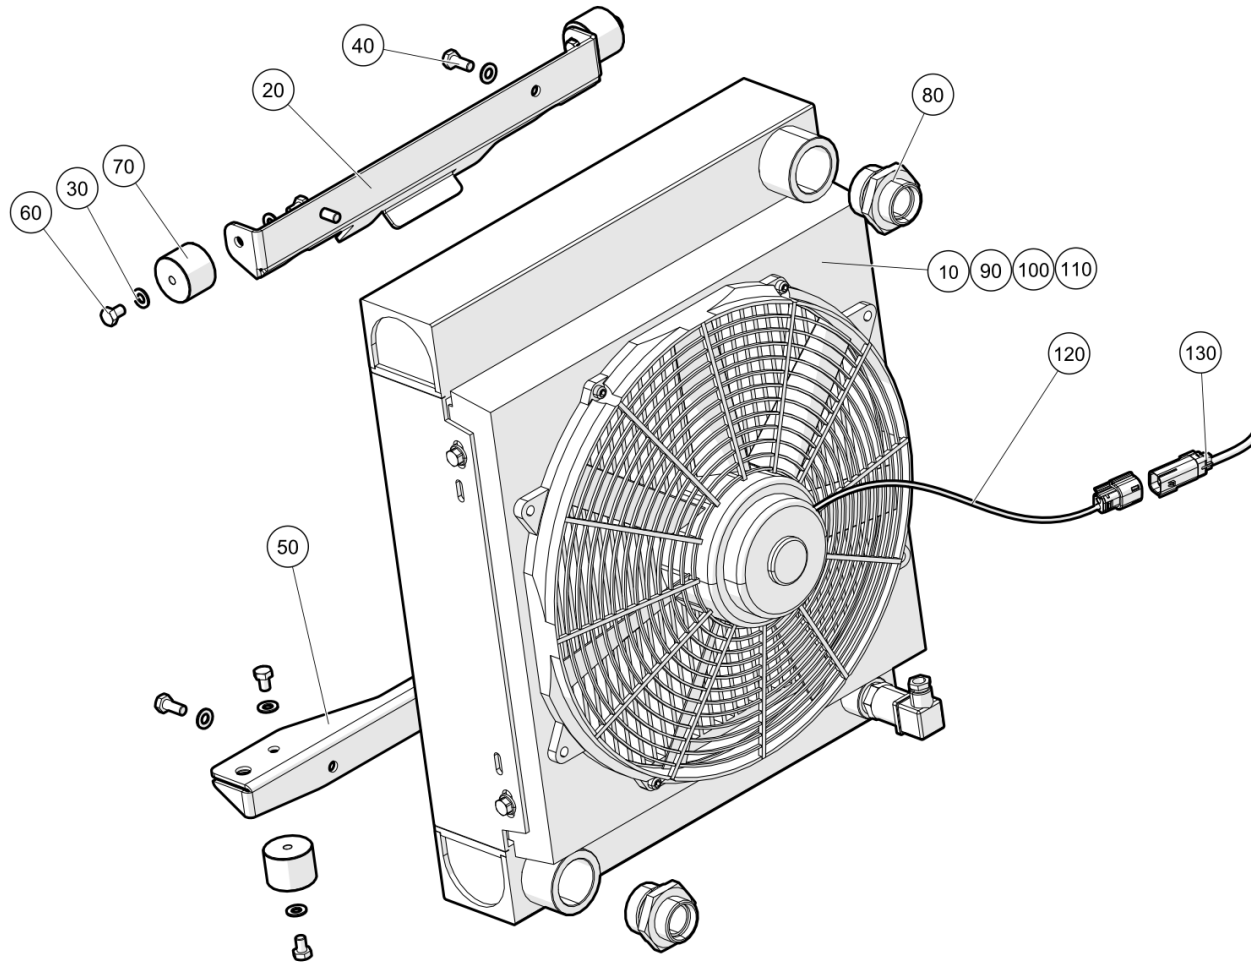

Hydraulic System Steel Pipes (7007035)

Hydraulics\Hydraulic System Steel Pipes

Hydraulic System Steel Pipes (7007035)

Hydraulics\Hydraulic System Steel Pipes

Item no.	Part no.	Description	QTY	Unit
10	09572950-0	MALE COUPLING, GE08LR3/8A3CX	2	PC
20	7012238	Hydraulic pipe SBM / P	1	PC
30	7012267	Backflow pipe assembly	1	PC
40	7012241	Hydraulic pipe LS / R	1	PC
50	7012242	Hydraulic pipe A1 / Brush lift	1	PC
60	7012260	Hydraulic pipe A / Brush LH	1	PC
70	7012261	Hydraulic pipe B / Brush LH	1	PC
80	7012258	Hydraulic pipe A / Brush RH	1	PC
90	7012259	Hydraulic pipe B / Brush RH	1	PC
100	7012226	Hydraulic returnflow block CS1	1	PC
110	09570192-0	Elbow Connection	1	PC
120	09572135-0	Sealing Plug VS-R 1/2 WD	1	PC
130	09572134-0	Sealing Plug VS-R 3/8 WD	1	PC
140	92097310-0	Hex Head Screw - M6Cx55 - 8.8	2	PC
150	93212009-0	Plain Washer M6	2	PC
160	09572954-0	MALE COUPLING, GE10LR3/8CFX	2	PC
170	09571001-0	CONNECTION	1	PC