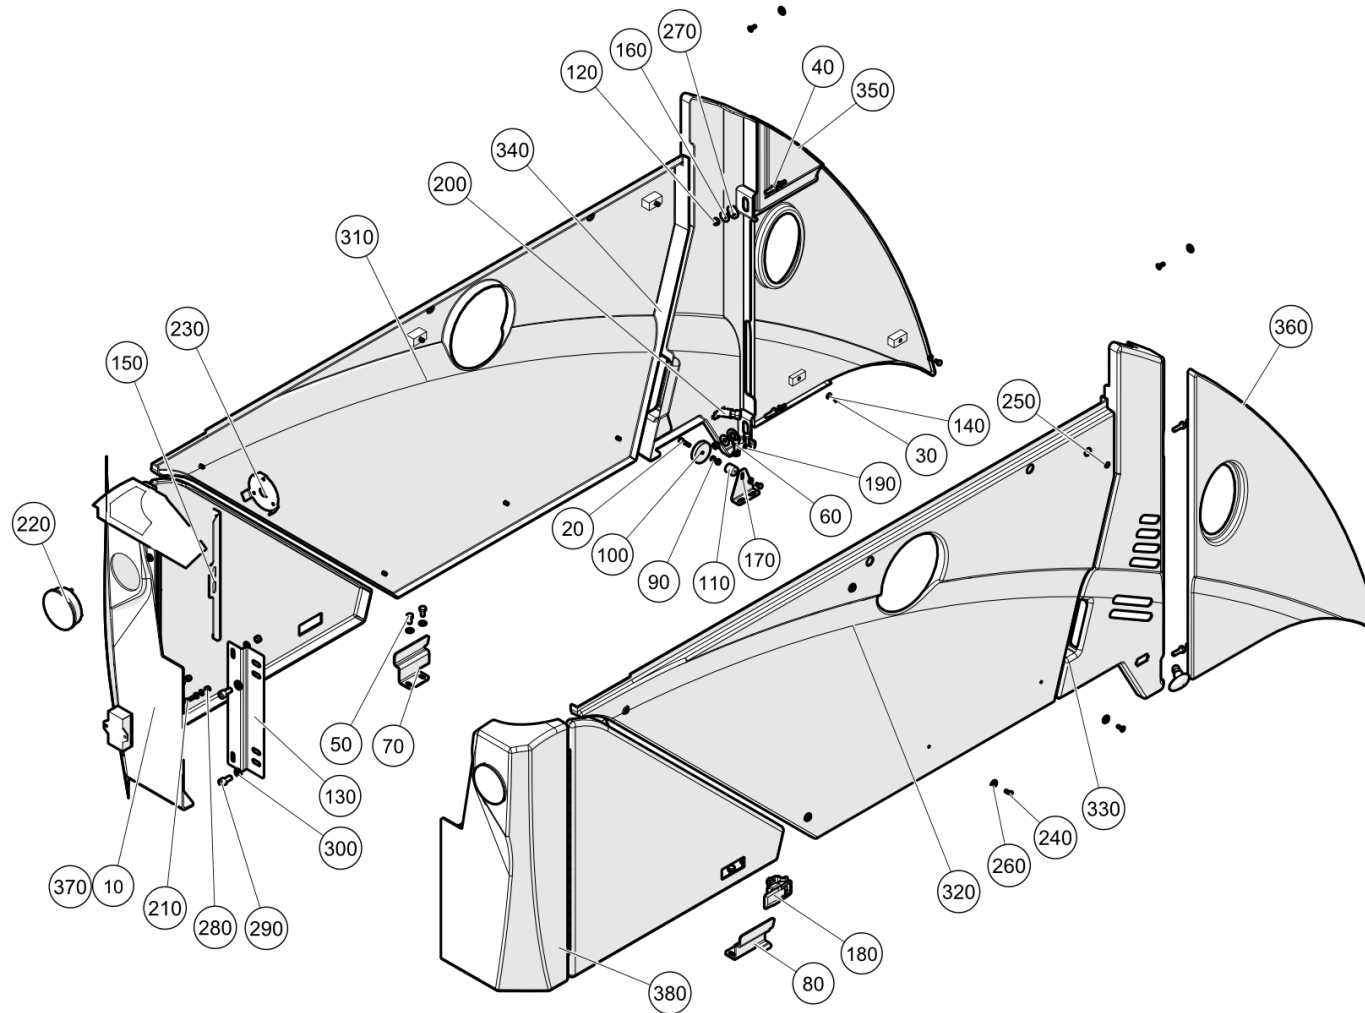

Hopper Final Trim (7007293)

Final Trim\Hopper Final Trim

All Copyright and rights are the property of Johnston Sweepers Ltd.

Hopper Final Trim (7007293)

Final Trim\Hopper Final Trim

Item no.	Part no.	Description	QTY	Unit
10	7011680	Final Trim set CS1 JS spec.	1	PC
20	92097303-0	Hex Head Screw - M6Cx25 - 8.8	2	PC
30	92097297-0	Hex Head Screw - M6Cx10 - 8.8	6	PC
40	92097376-0	Hex Head Screw - M8Cx25 - 8.8	4	PC
50	92097372-0	Hex Head Screw - M8Cx16 - 8.8	4	PC
60	92097374-0	Hex Head Screw - M8Cx20 - 8.8	2	PC
70	7013720	Closing Sheet Left	1	PC
80	7013721	Closing Sheet Right	1	PC
90	93056012-0	Hex Nut M6C-8	4	PC
100	7003665	Magnet	2	PC
110	09579006-0	ROUND BUFFER, 20X20/M6 ST/NR 57SH TYPE C	2	PC
120	93085005-0	Nyloc Hex Thin Nut M8C - 8	8	PC
130	7017227	Bracket edge trim rear LH + RH side	2	PC
140	93212009-0	Plain Washer M6	14	PC
150	7017237	Bracket JS edge trim rear LH + RH side	2	PC
160	93300509-0	Plain Large Washer M8	4	PC
170	7007480	Bracket	1	PC
180	09530092-0	COMPRESSION CLOSURE, 85X40	2	PC
190	93212011-0	Plain Washer M8	10	PC
200	09300104-0	Indicator Side	2	PC
210	92097301-0	Hex Head Screw - M6Cx20 - 8.8	4	PC
220	7009703	Lighting system Rear LED	2	PC
230	7007374	Bracket Rear	2	PC
240	92153049-0	Hex Socket CSK Screw M6Cx16 10.9	14	PC