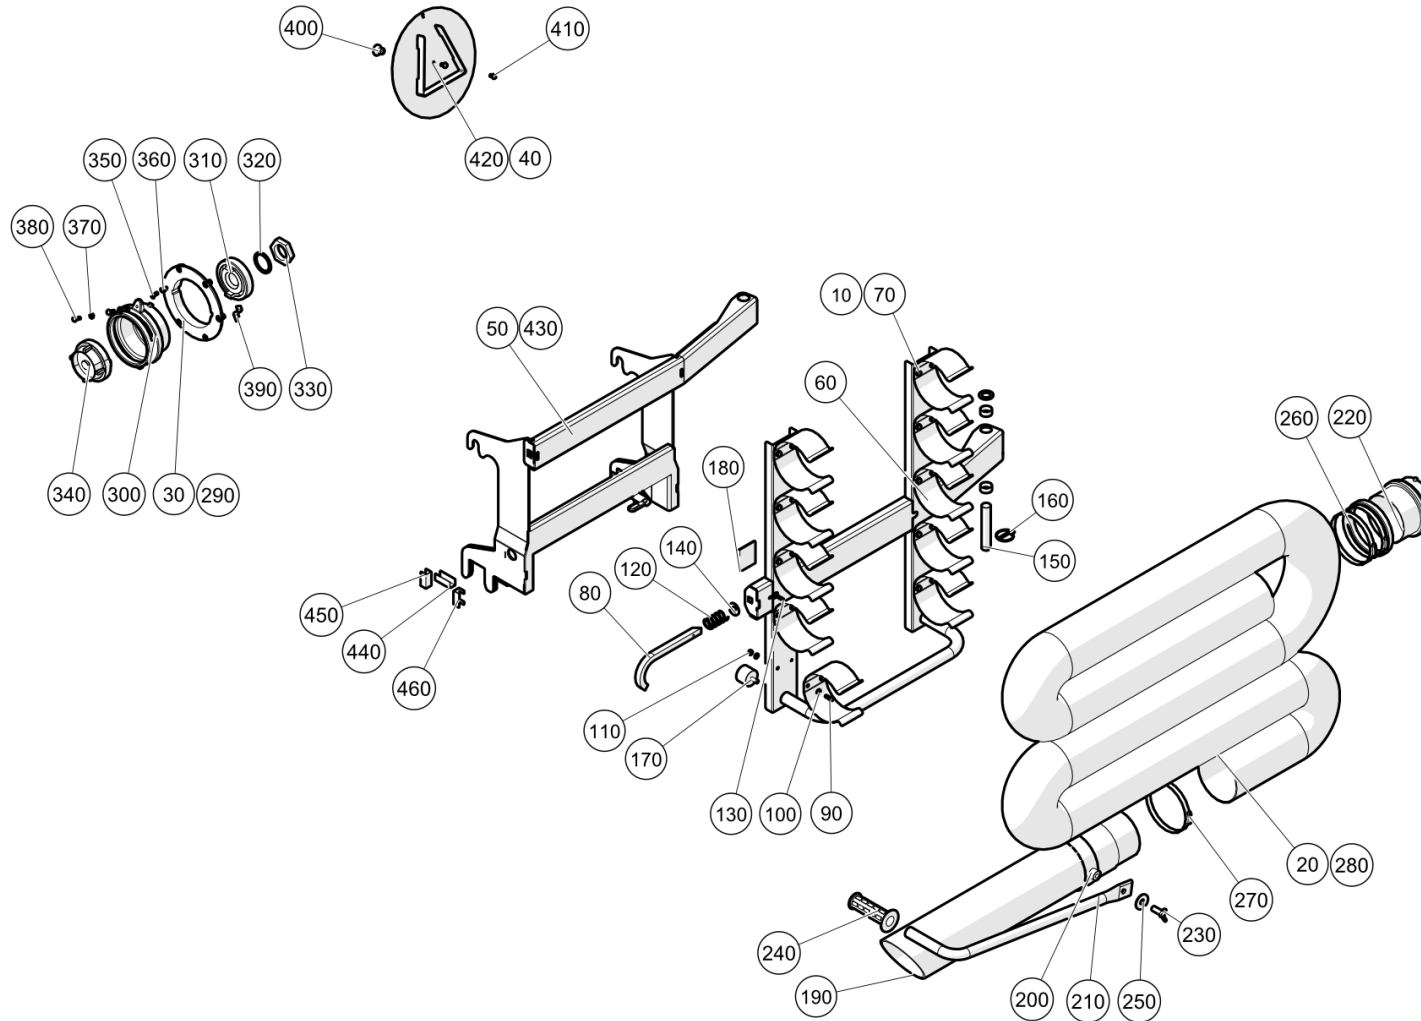

Hopper Autoprop (7007411)

Hopper\Hopper Autoprop

Item no.	Part no.	Description	QTY	Unit
10	7007387	Rest Front	1	PC
20	7007409	Bush Outside	1	PC
30	92151690-0	92151690-0	1	PC
40	7007408	Bush	1	PC
50	93212018-0	Plain Washer M20	1	PC
60	93085011-0	Nyloc Hex Nut M20C - 8	1	PC
70	7007400	Fuse Assembly	1	PC
80	7007404	Mounting plate Assembly	1	PC
90	7007407	Lever Assembly	1	PC
100	09503004-0	GAS SPRING, LIFT-O-MAT 195/60 300N	1	PC
110	7007388	Rest Rear	2	PC
120	92153032-0	Hex Socket CSK Screw M5Cx12 10.9	4	PC
130	93210109-0	Plain Washer M5	4	PC
140	92097261-0	Hex Head Screw - M5Cx10 - 8.8	4	PC
150	93699707-0	Spring Washer - Plated M5	4	PC
160	92097299-0	Hex Head Screw - M6Cx16 - 8.8	1	PC
170	93300507-0	Plain Large Washer M6	1	PC
180	09505610-0	Bearing - Dry Metric 12mm I/D x 12Lg	1	PC
190	7008729	Lock	1	PC
200	7008728	Fishplate	1	PC
210	92137121-0	Hex Socket Cap Screw - M8Cx30 - 12.9	2	PC