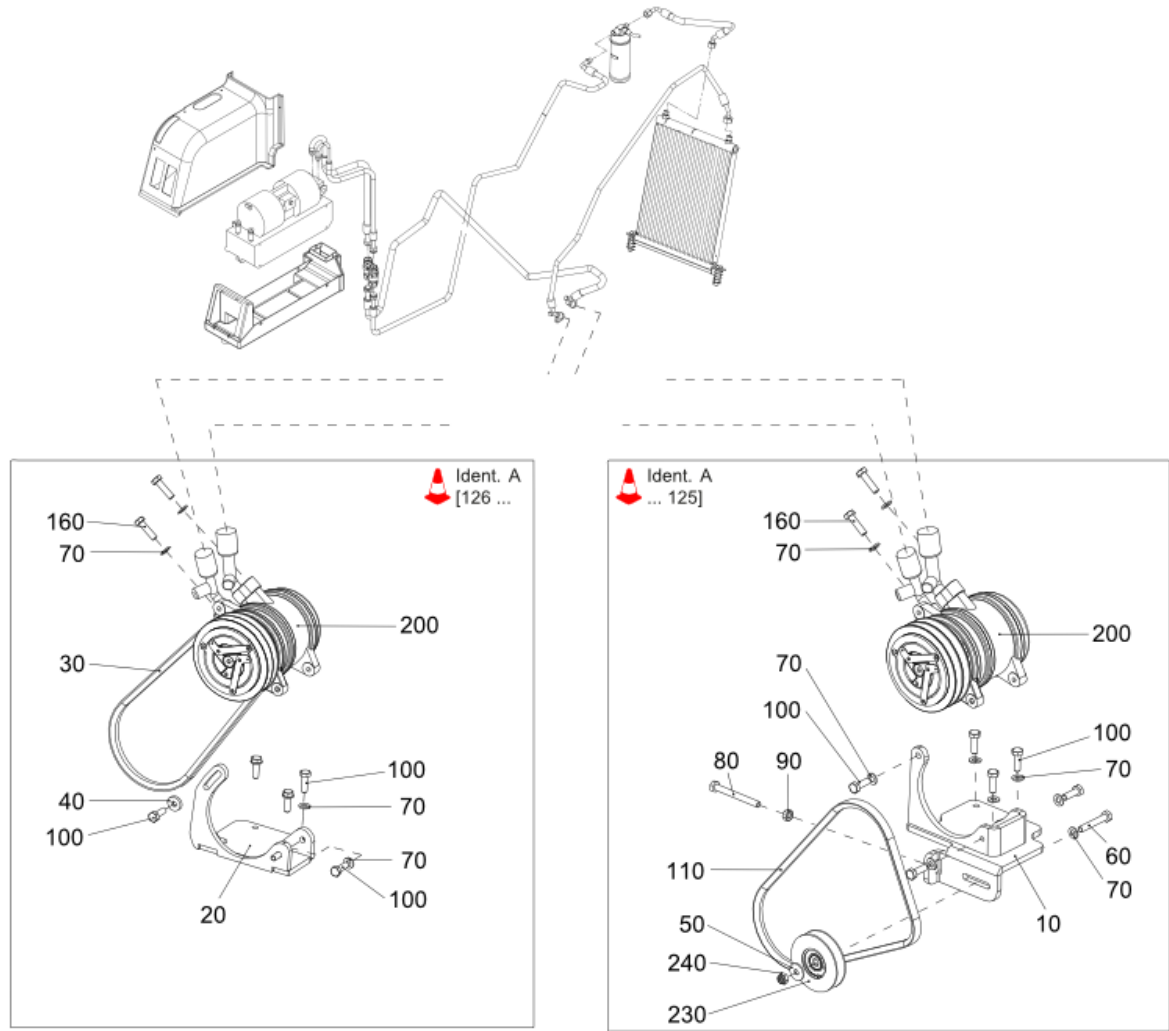

Cab 4 - Heating/Ventilation/Air Conditioning (7011289, 7006072)

Cab\Cab 4 - Heating/Ventilation/Air Conditioning

All Copyright and rights are the property of Johnston Sweepers Ltd.

Cab 4 - Heating/Ventilation/Air Conditioning (7011289, 7006072)

Cab\Cab 4 - Heating/Ventilation/Air Conditioning

Item no.	Part no.	Description	QTY	Unit
10	7005723	Air conditioning Holder	1	PC
valid up to chassis-Nr. (VIN) ...0125]				
20	7011866	Air condition compressor beam	1	PC
valid from chassis-Nr. (VIN) [0126 ...]				
30	09530901-0	V-BELT	1	PC
valid from chassis-Nr. (VIN) [0126 ...]				
40	93281005-0	Washer 8,4/21X4 ST A2B DIN7349	1	PC
50	93300509-0	Plain Large Washer M8	1	PC
60	92067385-0	Hex Head Bolt - M8Cx50 8.8	1	PC
70	93212011-0	Plain Washer M8	7	PC
80	92097387-0	Hex Head Screw - M8Cx75 - 8.8	1	PC
90	93056014-0	Hex Nut M8C-8	1	PC
100	92097376-0	Hex Head Screw - M8Cx25 - 8.8	7	PC
110	09530906-0	V-Belt to Air -Con.Compressor	1	PC
valid up to chassis-Nr. (VIN) ...0125]				
160	92097378-0	Hex Head Screw - M8Cx30 - 8.8	2	PC
200	7004964	Compressor 1AC4312	1	PC
230	7006559	Air conditioning Drive	1	PC
240	93085005-0	Nyloc Hex Thin Nut M8C - 8	1	PC