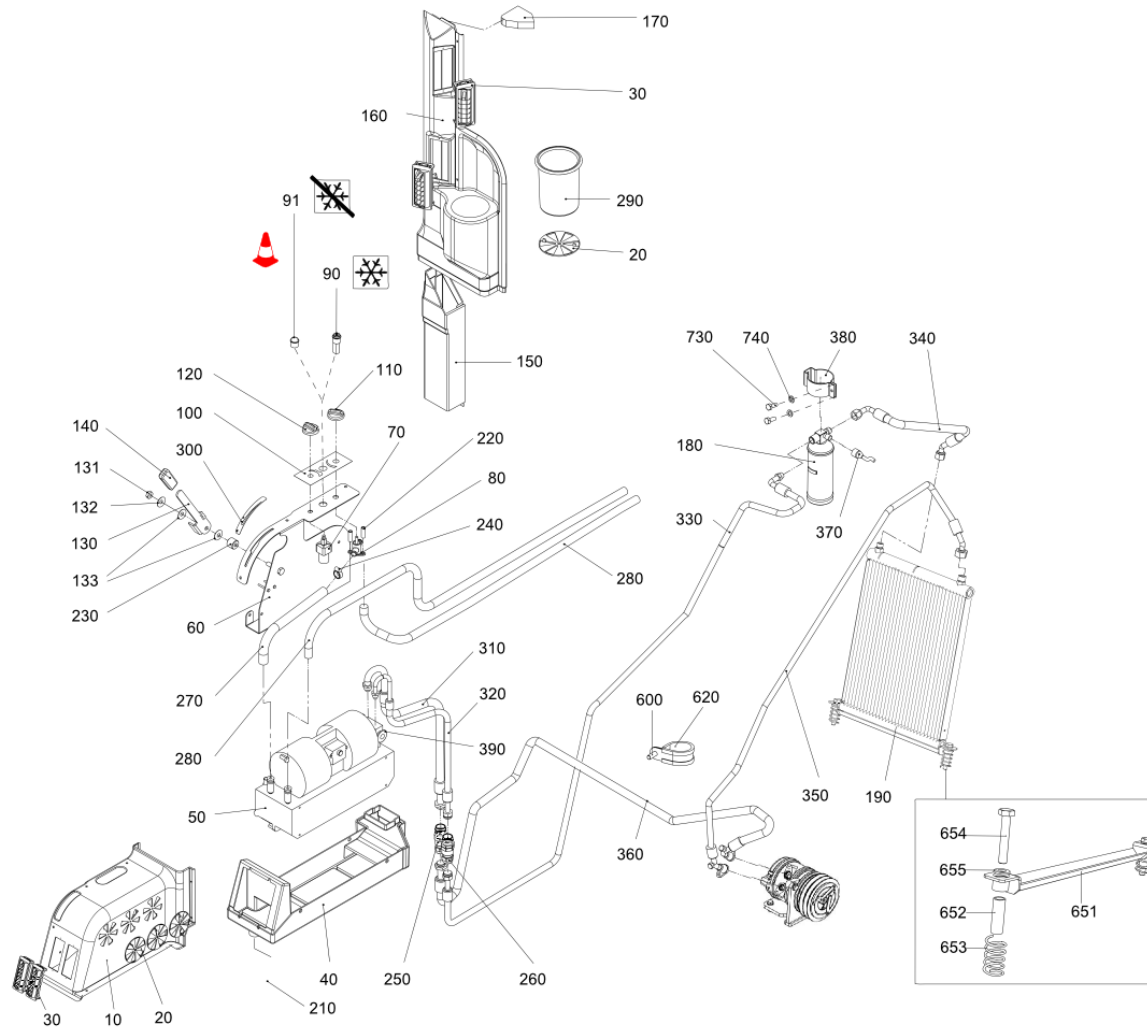

Cab 3 - Heating/Ventilation/Air Conditioning (7011289, 7006072)

Cab\Cab 3 - Heating/Ventilation/Air Conditioning

All Copyright and rights are the property of Johnston Sweepers Ltd.

Cab 3 - Heating/Ventilation/Air Conditioning (7011289, 7006072)

Cab\Cab 3 - Heating/Ventilation/Air Conditioning

Item no.	Part no.	Description	QTY	Unit
10	7011537	Protection	1	PC
20	7011538	Jet	4	PC
30	7010110	Adjustable air vent	4	PC
40	7011539	Carter	1	PC
50	7010113	Heating cpl. 1AC5745	1	PC
60	7011540	Bracket	1	PC
70	7010102	Switch	1	PC
80	7010103	Faucet 1AC6821	1	PC
90	7010106	Switch 5999627	1	PC
91	7011459	Cap for AC button 1AC2619	1	PC
100	7010927	Decal	1	PC
110	7010925	Button 1AC1534	1	PC
120	7010926	Button	1	PC
130	7011543	Lever	1	PC
131	93085007-0	Nyloc Hex Thin Nut M12C - 8	1	PC
132	93212013-0	Plain Washer M12	1	PC
133	93310111-0	Spring washer	2	PC
140	7011544	Handle	1	PC
150	7011545	Carter	1	PC
160	7011546	Carter	1	PC
170	7011547	Cover	1	PC
180	7004943	Air-Con Dryer Air filter	1	PC
190	7007033	Condenser 1AC5888	1	PC
210	7011561	Valve	1	PC

All Copyright and rights are the property of Johnston Sweepers Ltd.