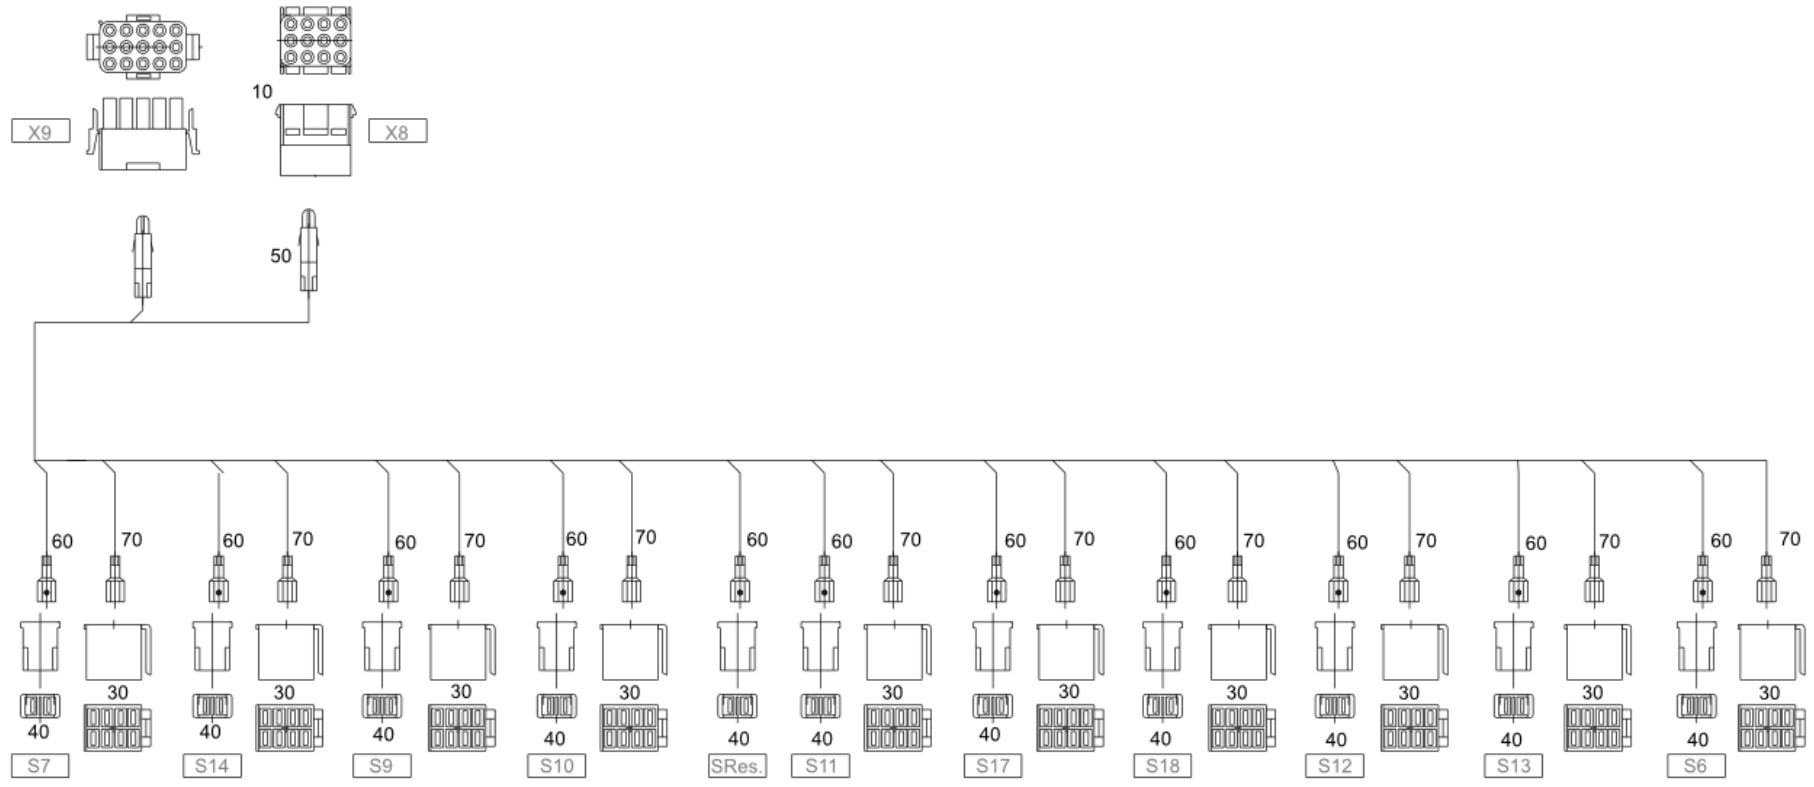

Cab Switches Cable Harness (7004585)
Electrical System\Cab Switches Cable Harness

All Copyright and rights are the property of Johnston Sweepers Ltd.

Cab Switches Cable Harness (7004585)
Electrical System\Cab Switches Cable Harness

Item no.	Part no.	Description	QTY	Unit
10	09301605-0	HOUSING	1	PC
30	09301625-0	CONNECTING PIECE	10	PC
40	09301624-0	CONNECTING PIECE	11	PC
50	09313224-0	PIN CONTACT 0.5-2.1	1	PC
60	09315030-0	CONNECTING PIECE	11	PC
70	09315026-0	PUSH-ON RECEPTACLE	9	PC