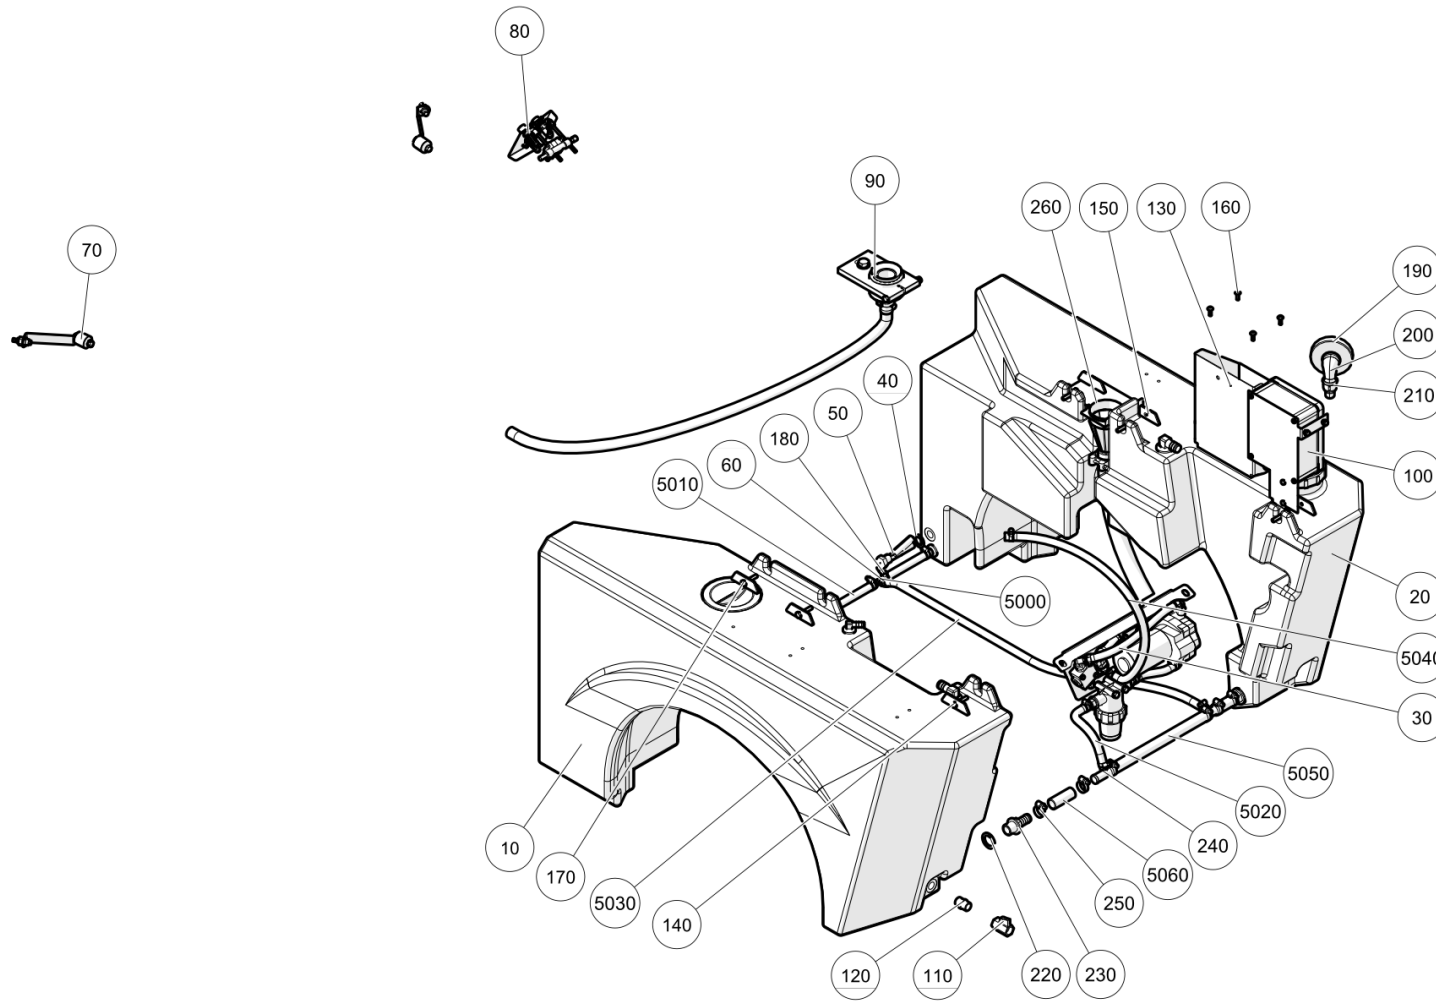

Water System Complete (7005455)
Water System\Water System Complete

Item no.	Part no.	Description	QTY	Unit
10	7005378	Water tank pre-assembled LH	1	PC
20	7005401	Water tank pre-assembled RH	1	PC
30	7002318	Water pump Assembly	1	PC
40	09518787-0	GASKET, 21/33X2 NBR	1	PC
50	15060209-0	Level sensor, 205KS-120B CFG: 00	1	PC
60	09518688-0	HOSE T CONNECTOR, TS13 POM CFG: 00	1	PC
70	7006907	Nozzle pre-assembled	2	PC
80	7005792	Water system -Cab	1	PC
90	7007288	Hose Water recirculation cpl.	1	PC
100	7033799	Activation Pinch-valve 1m3	1	PC
110	09550018-0	BALL VALVE, MINI DN10 1/2" MS VCR	1	PC
120	09598226-0	DOUBLE NIPPLE, 1/2" MS VNI CFG: 00	1	PC
130	7008351	Hose Holder	1	PC
140	7009394	Shim plate	5	PC
150	7009397	Shim plate Middle	1	PC
160	92890233-0	PAN HEAD TAPPING SCREW	4	PC
170	92067383-0	Hex Head Bolt - M8Cx40 - 8.8	6	PC
180	09531046-0	Hose Clamp	10	PC
190	09541516-0	STORZ FIXED COUPLING, AG 1" KA66	1	PC
200	09510375-0	ELBOW - 90 RED IG1"-AG3/4" 92 ISO A4 TZN	1	PC
210	09513527-0	BUSH, RED IG3/4"-AG1/2" 246 ISO M4 TZN C	1	PC
220	09518788-0	GASKET, 21/33X2 NBR	2	PC
230	09518675-0	CONNECTION	2	PC
240	09518690-0	CONNECTOR	2	PC

Water System Complete (7005455)
Water System\Water System Complete

All Copyright and rights are the property of Johnston Sweepers Ltd.