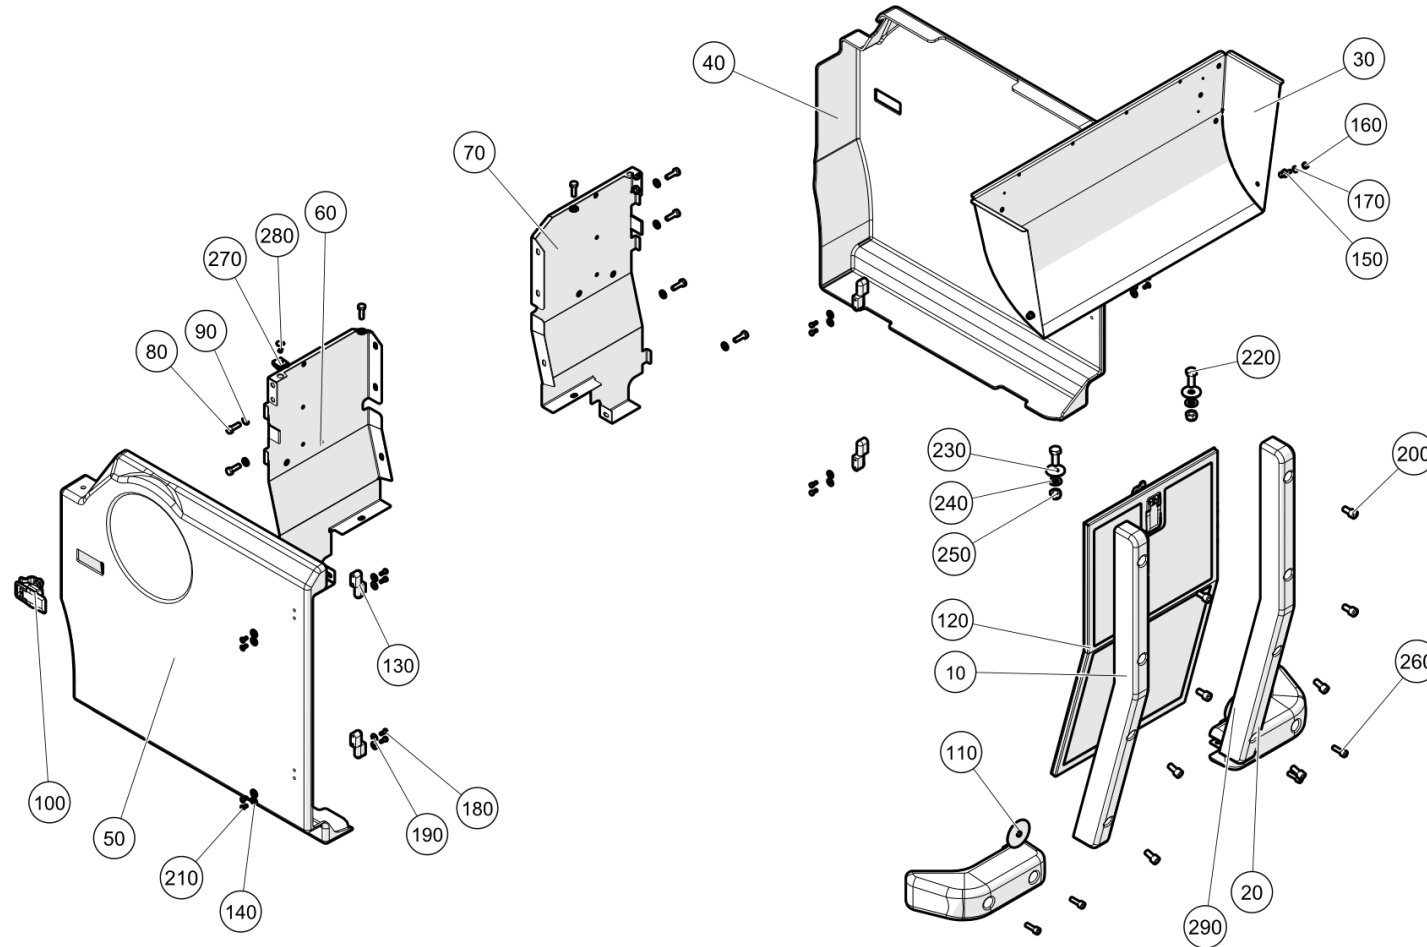

Chassis Final Trim (7005569)

Final Trim\Chassis Final Trim

All Copyright and rights are the property of Johnston Sweepers Ltd.

Chassis Final Trim (7005569)

Final Trim\Chassis Final Trim

Item no.	Part no.	Description	QTY	Unit
10	7002970	Bumper Rear vertical	2	PC
20	7003027	Bumper Rear horizontal	2	PC
30	7004884	Exhaust air baffle	1	PC
40	7006553	Protection right	1	PC
50	7006557	Final trim Left	1	PC
60	7006554	Mudguard Left	1	PC
70	7009678	Mudguard Right	1	PC
80	92097376-0	Hex Head Screw - M8Cx25 - 8.8	10	PC
90	93212011-0	Plain Washer M8	10	PC
100	09530092-0	COMPRESSION CLOSURE, 85X40	2	PC
110	7007315	Assembly reflector	1	PC
130	09533217-0	TAPE PULLEY, BOLT-ON CFN.65 B-M5	4	PC
140	93285506-0	COUNTERSUNK WASHER	8	PC
150	10645391-0	Hook	2	PC
160	93085004-0	Nyloc Hex Nut M6C - 8	2	PC
170	93212009-0	Plain Washer M6	2	PC
180	92099262-0	Hex Head Screw - M5Cx12 - A2	8	PC
190	93300506-0	Plain Large Washer M5	8	PC
200	92137155-0	Hex Socket Cap Screw - M10Cx20 - 12.9	8	PC
210	92153032-0	Hex Socket CSK Screw M5Cx12 10.9	8	PC
220	92097450-0	Hex Head Screw - M12Cx30 - 8.8	2	PC
230	93300511-0	Plain Large Washer M12	2	PC
240	93212013-0	Plain Washer M12	2	PC
250	93085007-0	Nyloc Hex Thin Nut M12C - 8	2	PC

All Copyright and rights are the property of Johnston Sweepers Ltd.