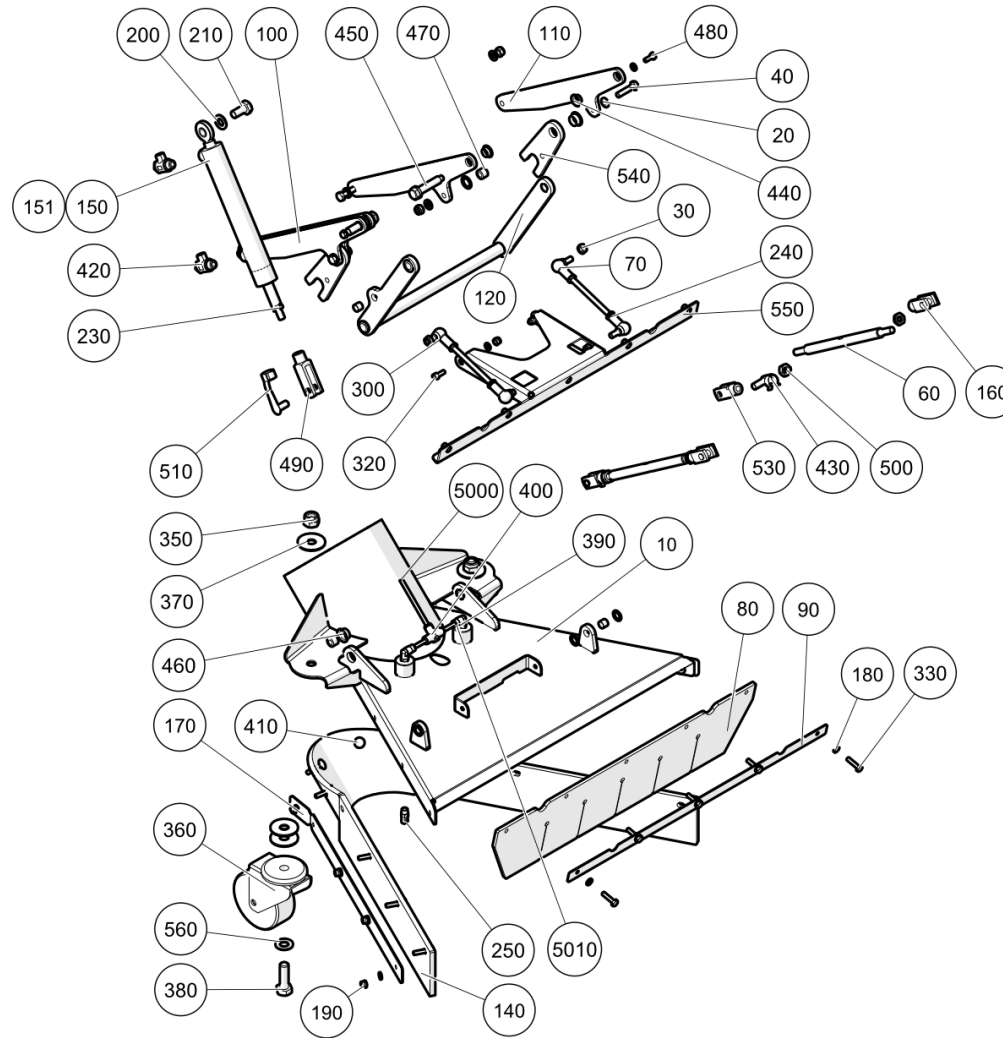

Suction Nozzle (7001469)
Suction System\Suction Nozzle

All Copyright and rights are the property of Johnston Sweepers Ltd.

Suction Nozzle (7001469)
Suction System\Suction Nozzle

Item no.	Part no.	Description	QTY	Unit
10	7014469	suction nozzle welded	1	PC
20	93212011-0	Plain Washer M8	8	PC
30	93085005-0	Nyloc Hex Thin Nut M8C - 8	8	PC
40	92097379-0	Hex Head Screw - M8Cx35 - 8.8	4	PC
60	7014454	Attachment suction nozzle front	2	PC
70	7014470	flap rod	2	PC
80	7001408	Nozzle Front Rubber	1	PC
90	7001404	Strip Clamp	1	PC
100	7014455	brace_01	2	PC
110	7014456	brace 02	2	PC
120	7014453	pull bow welded	1	PC
140	7001431	Nozzle Skirt Rear	1	PC
150	7001461	Nozzle Cylinder	1	PC
151	7014325	Gasket set	1	PC
160	09533011-0	Fork End	2	PC
170	7003584	Side retaining strip	2	PC
180	93212009-0	Plain Washer M6	21	PC
190	93085004-0	Nyloc Hex Nut M6C - 8	14	PC
200	93212013-0	Plain Washer M12	1	PC
210	92097448-0	Hex Head Screw - M12Cx25 - 8.8	1	PC
230	93041011-0	Hexagon Nut - M10c Lock	3	PC
240	93041010-0	Hexagon Nut - M8c Lock	4	PC
250	09531195-0	SPRAY NOZZLE, 1.8-CD3-3 MS CFG: 00	2	PC
260	09533409-0	ANGLE JOINT, CS 13-M8 DIN71802	4	PC

All Copyright and rights are the property of Johnston Sweepers Ltd.