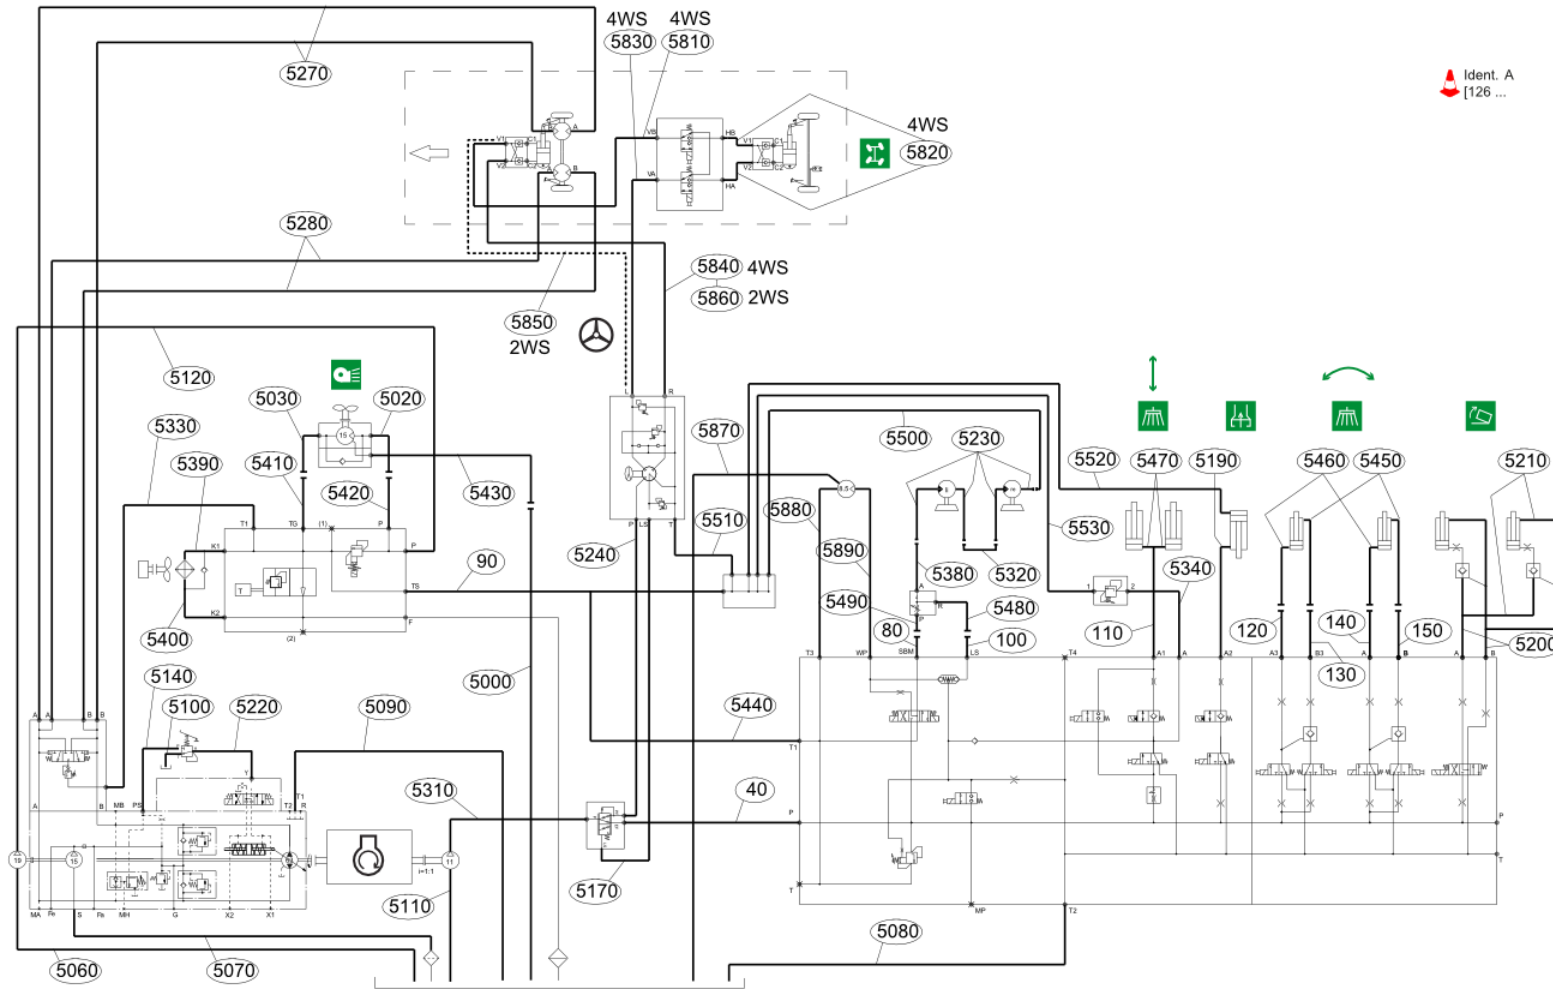

Hydraulic, hoses (0126...) (7010522~)
Hydraulics\Hydraulic, hoses (0126...)
valid from chassis-Nr. (VIN) [0126

All Copyright and rights are the property of Johnston Sweepers Ltd.