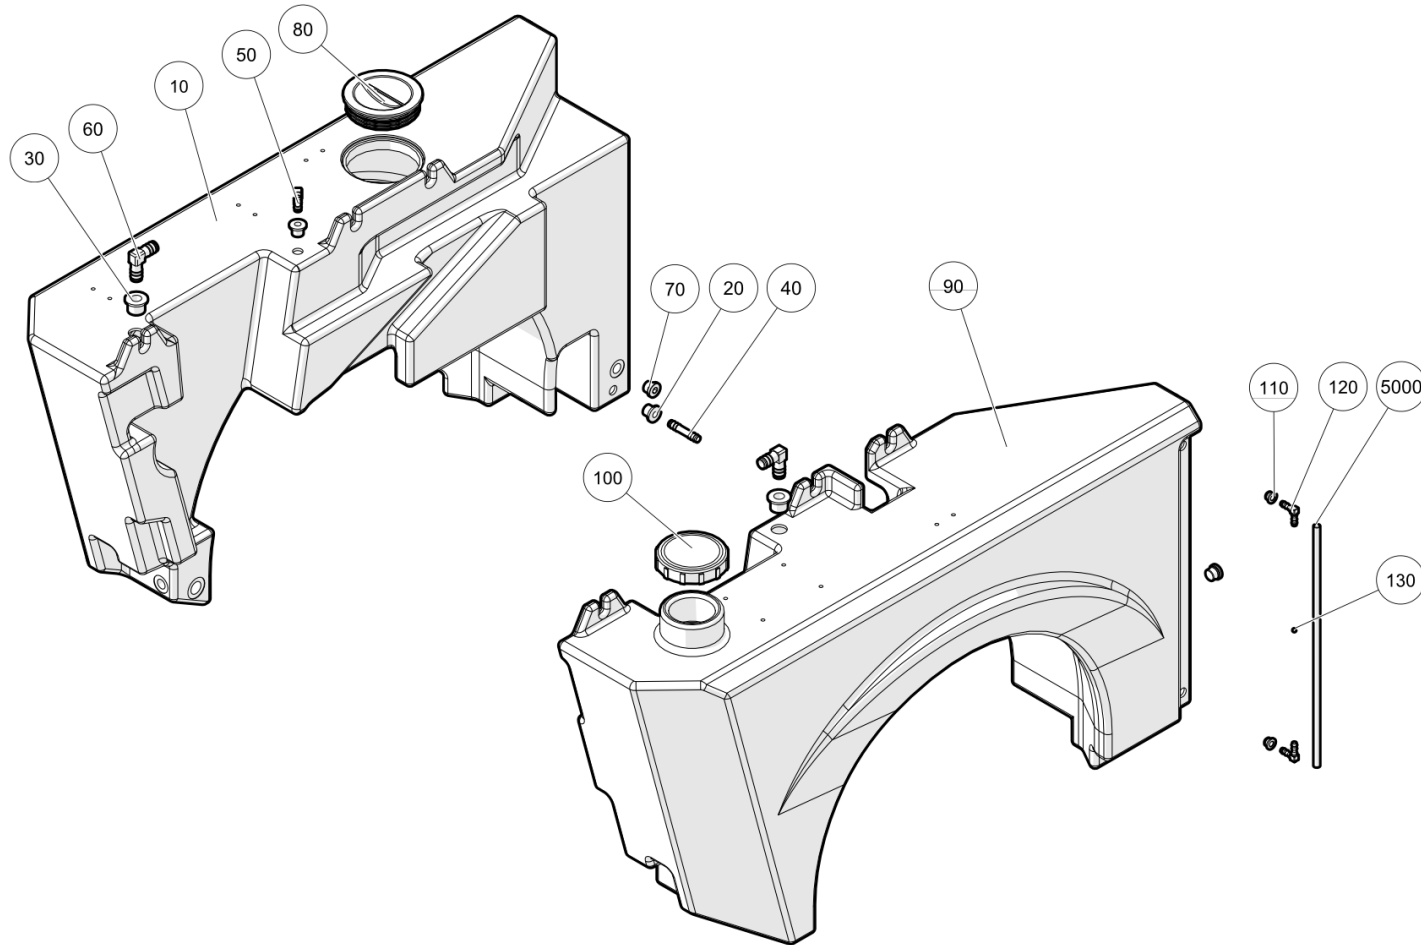

Water Tanks (7005378, 7005401)

Water System\Water Tanks

Item no.	Part no.	Description	QTY	Unit
10	7001250	Water tank Left	1	PC
20	7005374	Seal Rotoplast	2	PC
30	7005375	Seal Rotoplast	2	PC
40	7503-1437	HOSE CONNECTION PIECE	2	PC
50	09518702-0	ANGLE HOSE CONNECTOR, WS 12 POM	1	PC
60	09518703-0	ANGLE HOSE CONNECTOR, WS 19 POM	2	PC
70	09572135-0	Sealing Plug VS-R 1/2 WD	2	PC
80	7017574	Cap / Plug external thread d=127	1	PC
90	7001251	Water tank Right	1	PC
100	7005379	Cap Water Tank	1	PC
110	7010074	Rubber-Sealing GRN 8	2	PC
120	09518704-0	ANGLE HOSE CONNECTOR, WS 8 NORMA	2	PC
130	7003680	Float Ø7 Orange	1	PC
5000	09593917-0	Polyurethane Tube O/D 12 I/D 8	0.5	M

All Copyright and rights are the property of Johnston Sweepers Ltd.