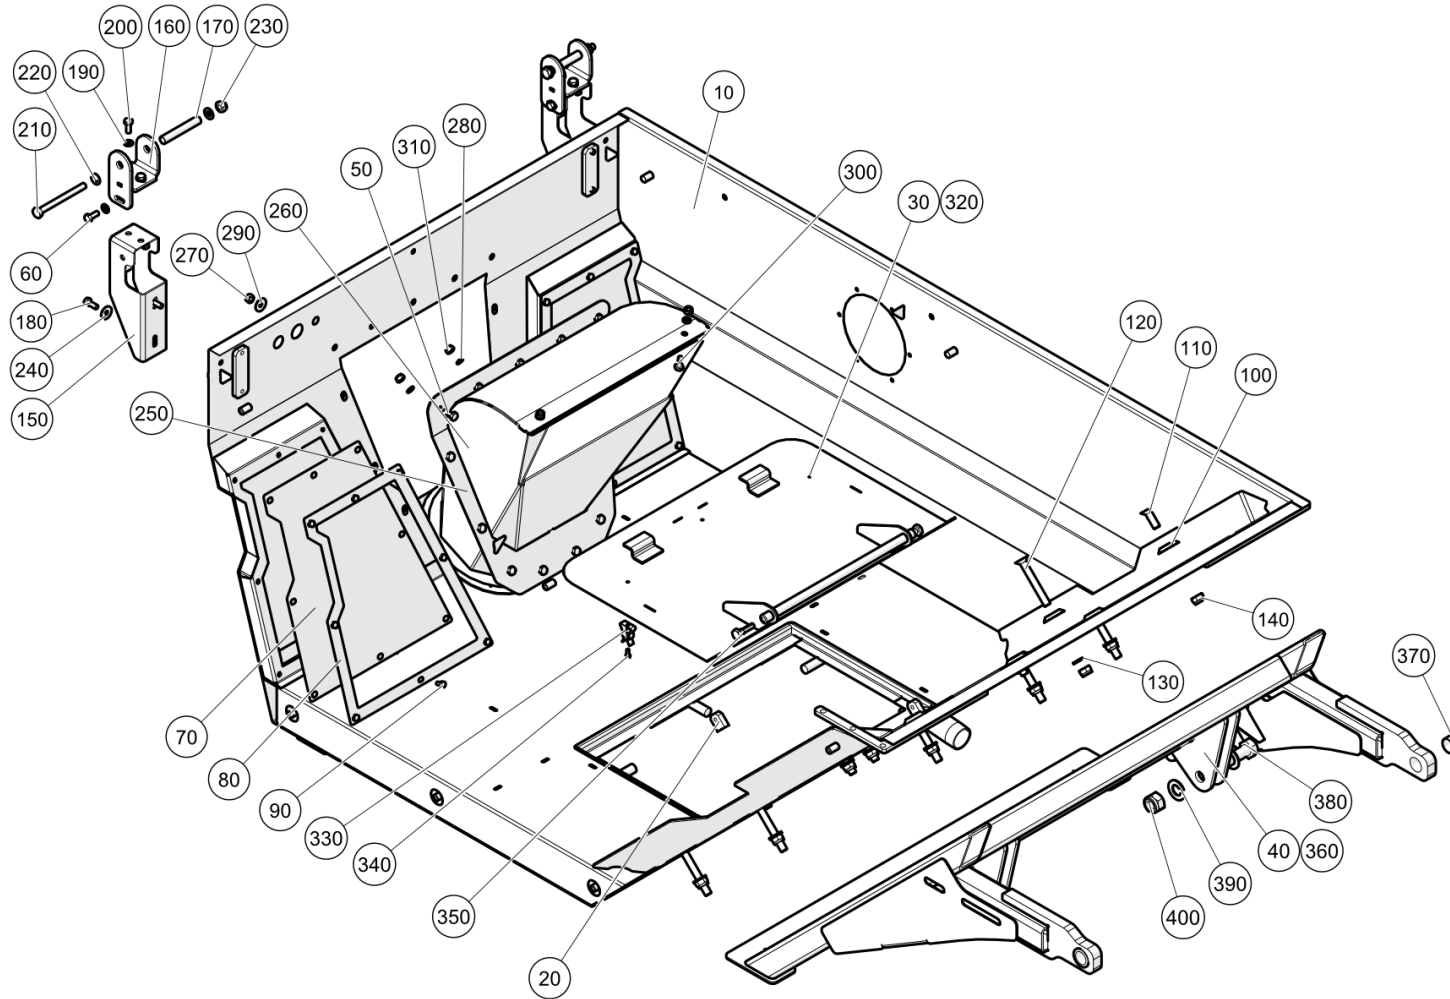

Hopper Sump (7003363)

Hopper\Hopper Sump

All Copyright and rights are the property of Johnston Sweepers Ltd.

Hopper Sump (7003363)

Hopper\Hopper Sump

Item no.	Part no.	Description	QTY	Unit
250	7000546	Intake, hopper	2	PC
260	7003466	Wear Plate	2	PC
270	93085005-0	Nyloc Hex Thin Nut M8C - 8	26	PC
280	93209008-0	Plain Washer M7 A2	8	PC
290	93300509-0	Plain Large Washer M8	26	PC
300	92099373-0	Hex Head Screw - M8Cx20 - A2	8	PC
310	93085605-0	Nyloc Hex Nut - M8c - A2	8	PC
320	7000555	Recycled tank cover	2	PC
330	15053351-0	15053351-0	6	PC
340	92099262-0	Hex Head Screw - M5Cx12 - A2	6	PC
350	15053350-0	Screw fastener	4	PC
360	7000511	Tilting frame Weld assembly	1	PC
370	09505042-0	Bearing-Dry Polymer+Flange 25 I/D x 21.5	2	PC
380	6105-2231	Hex Head Bolt - M20Cx65 - 8.8	2	PC
390	93212018-0	Plain Washer M20	4	PC
400	93085011-0	Nyloc Hex Nut M20C - 8	2	PC