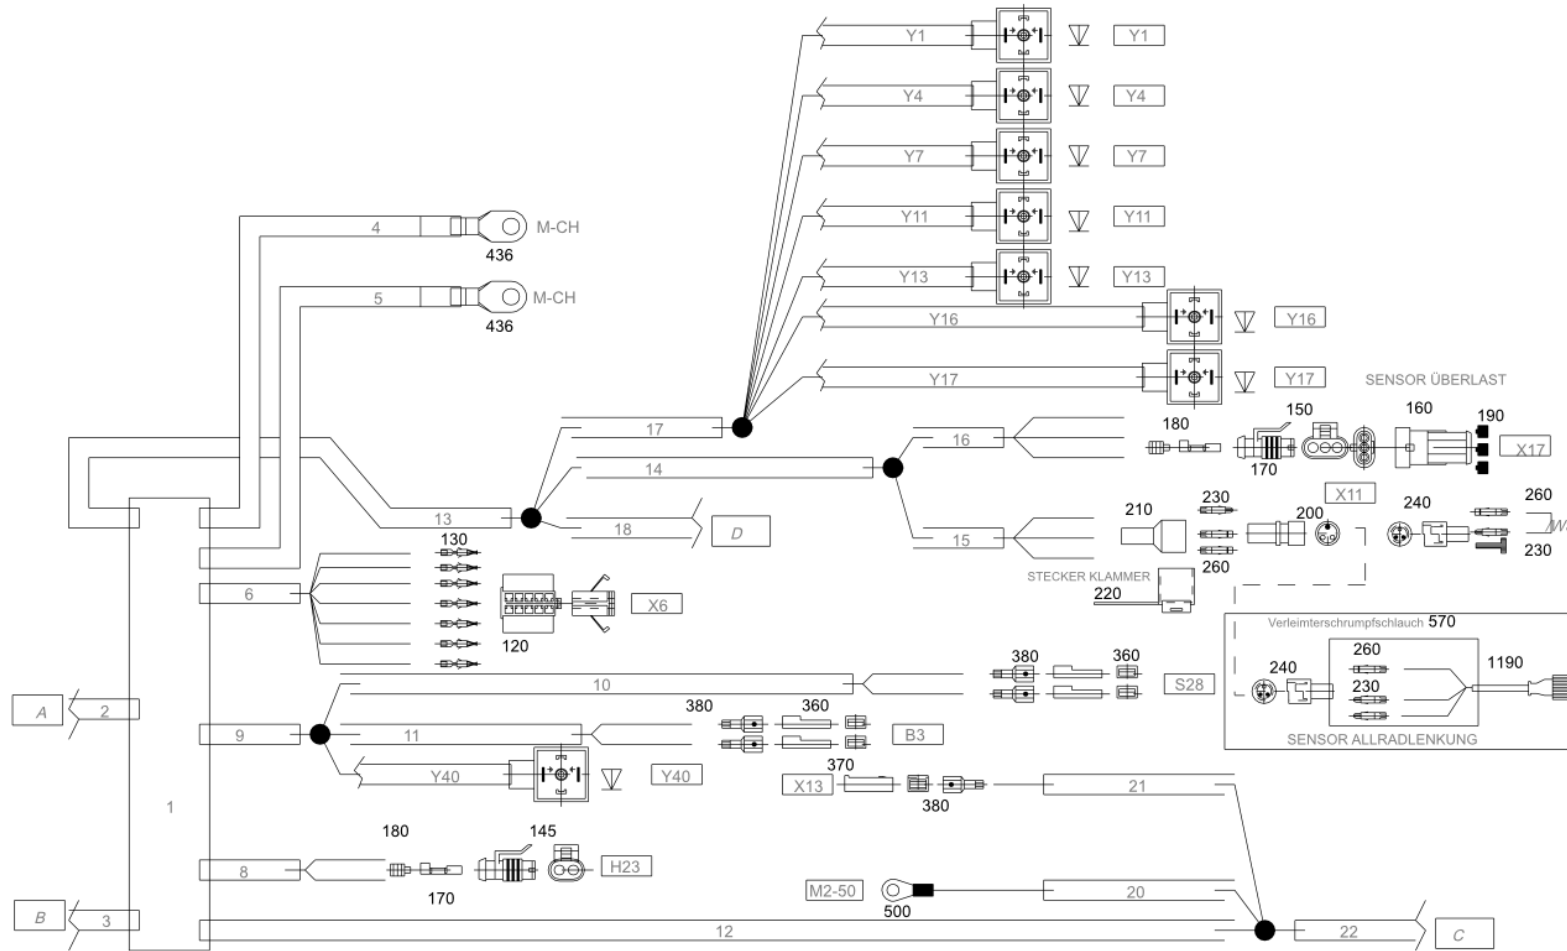

Chassis 2 Cable Harness (7004582)
Electrical System\Chassis 2 Cable Harness

All Copyright and rights are the property of Johnston Sweepers Ltd.

Chassis 2 Cable Harness (7004582)
Electrical System\Chassis 2 Cable Harness

Item no.	Part no.	Description	QTY	Unit
120	09315837-0	CONNECTOR SHELL, 10 PINS	1	PC
130	09315024-0	CONTACT 1.5-2.5 JP-TIMER	1	PC
145	09315007-0	CONNECTOR HOUSING, 2-PIN AMP-SUPERSEAL	1	PC
150	09315003-0	SOCKET HOUSING, 9-PIN	1	PC
160	09315840-0	SOCKET HOUSING, 9-PIN	1	PC
170	09315004-0	Contact, 1.0-1.5SUPERSEAL BAND	2	PC
180	09315005-0	WIRE SEAL, YELLOW 1.8-2.4MM	2	PC
190	09315006-0	CONNECTING PIECE	1	PC
200	09301647-0	CONNECTOR	1	PC
210	09313372-0	END HOUSING, SURE-SEAL PROTECTIVE SLEEVE	1	PC
220	09301645-0	CONNECTOR	1	PC
230	09313108-0	CONTACT PIN	3	PC
240	09301644-0	SOCKET	2	PC
260	09313109-0	CONTACT JACK	3	PC
360	09301967-0	INSULATING SLEEVE, 1-PIN PA6.6 TYPE G	2	PC
370	09301631-0	CONNECTOR SHELL, 1 PIN	1	PC
380	09315030-0	CONNECTING PIECE	3	PC
436	09315105-0	CABLE LUG, TUBE TYPE 35X10 KU-L	2	PC
500	09315121-0	Electrical Crimp Terminal 4,3 Blue	1	PC
570	09360317-0	HEAT-SHRINK TUBING, SRH3 12-3.0 BLACK	0.3	M
1190	09313008-0	CABLE BOX, 3-PIN ESG 32S 2m PUR M8X1	1	PC

All Copyright and rights are the property of Johnston Sweepers Ltd.