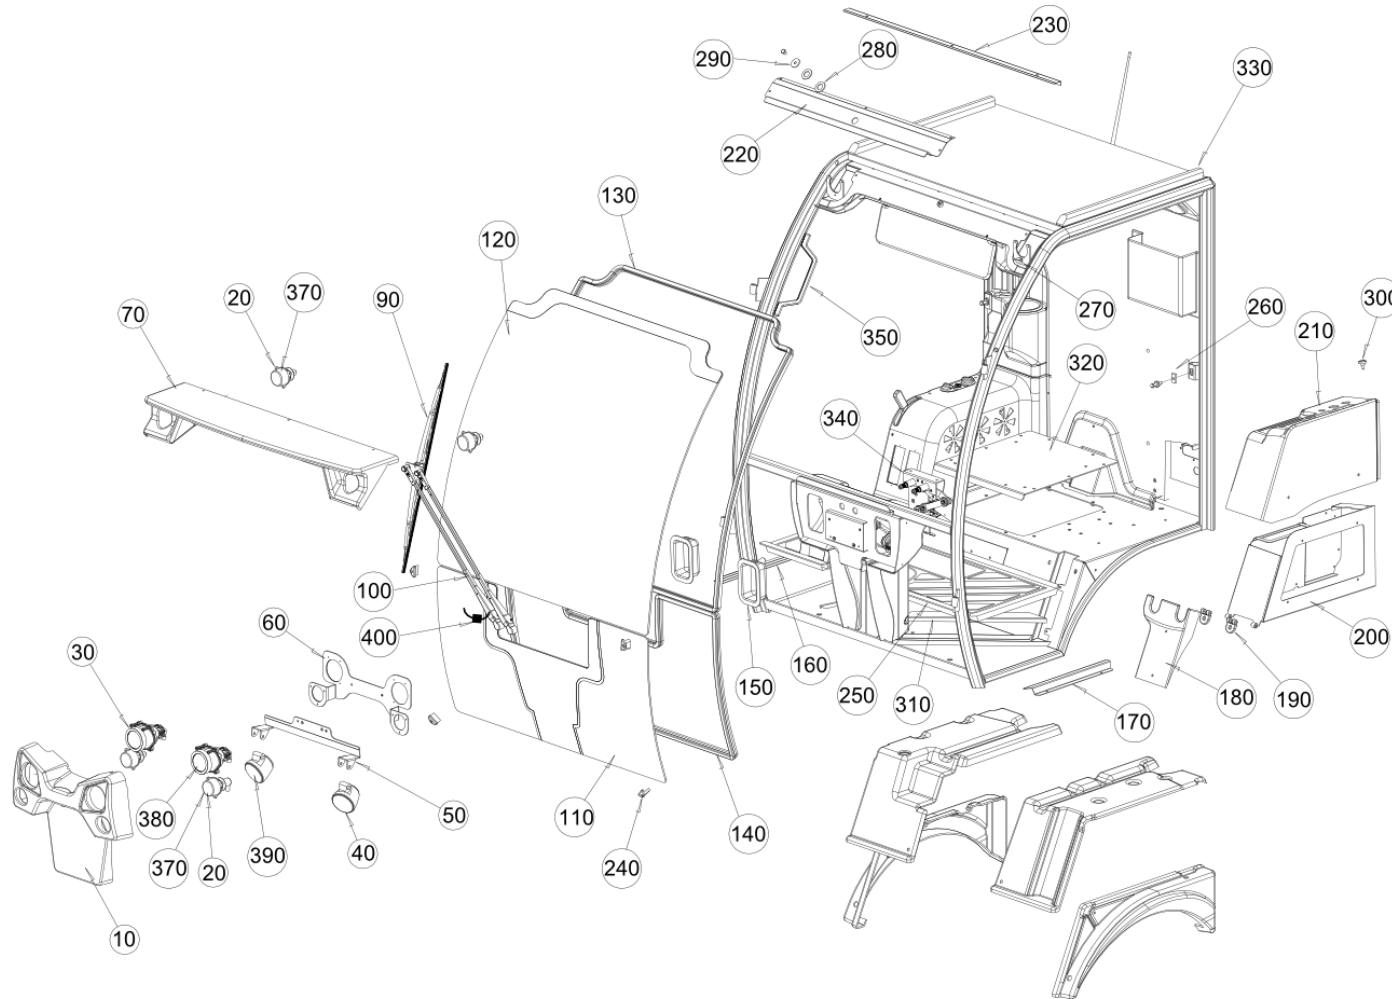

Cab 1 - Pre-Assembled (7011285)

Cab\Cab 1 - Pre-Assembled

Cab 1 - Pre-Assembled (7011285)

Cab\Cab 1 - Pre-Assembled

Item no.	Part no.	Description	QTY	Unit
320	7011431	Protection	1	PC
330	7011433	Rail	2	PC
350	7011432	Handle	2	PC
370	09301095-0	BULB	2	PC
380	09300076-0	Bulb Halogen HB3 With Base	2	PC
390	09301105-0	Bulb Halogen H3 12v/55w	2	PC
10	7011465	Front cover 1AC5752	1	PC
30	7010016	Headlamp	2	PC
50	7011471	Support 1181321Z UK	1	PC
70	7011469	Protection top 1AC5753	1	PC
110	7010013	Lower Windscreen 1VO1025	1	PC
250	7011468	Carpet	1	PC
400	17904742-0	Valve	1	PC
340	7031188	wiper motor 1AC5696	1	PC