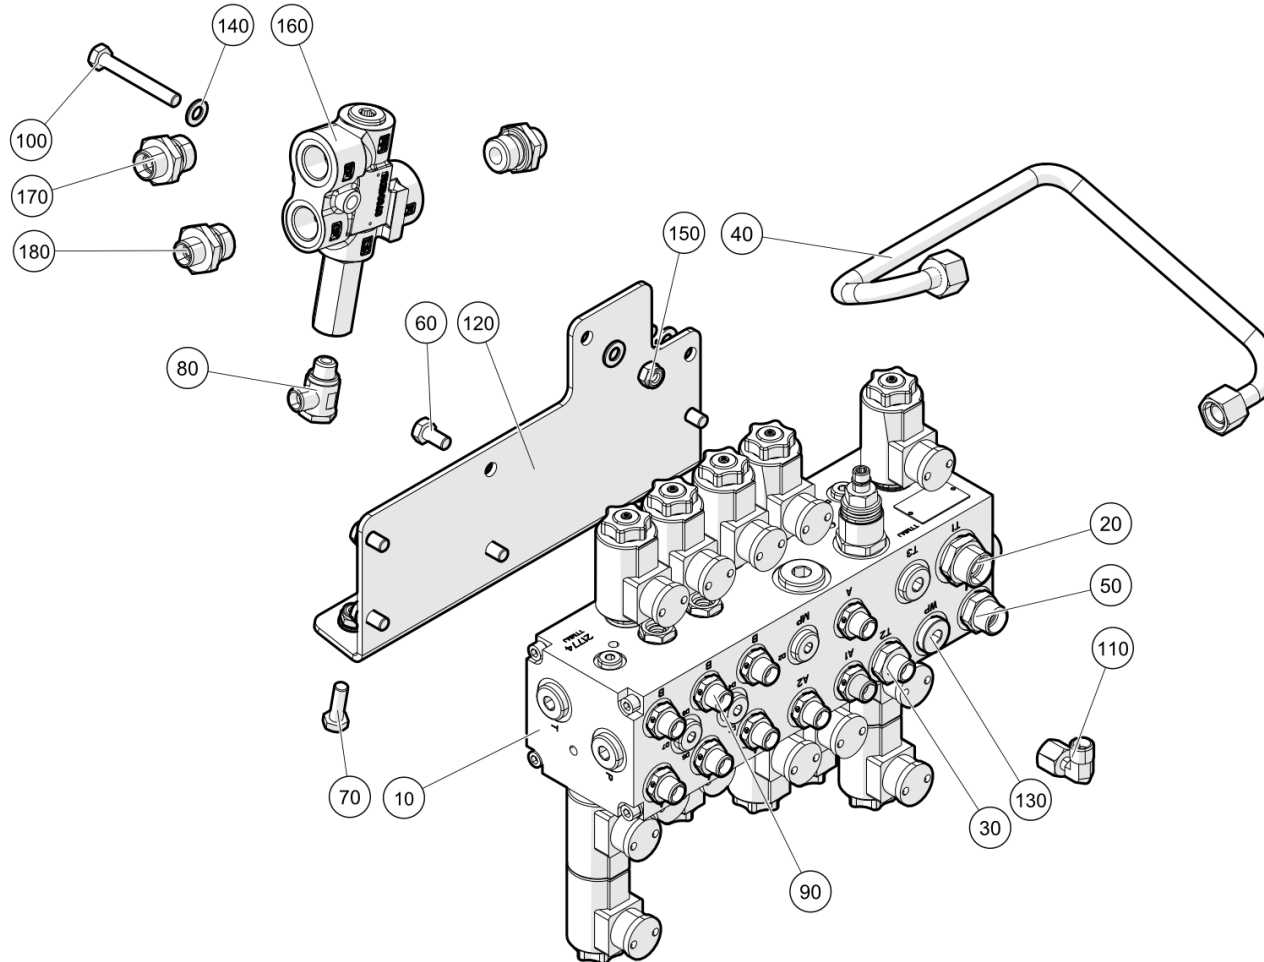

All Copyright and rights are the property of Johnston Sweepers Ltd.

Main Hydraulic Block (7007040)
Hydraulics/Main Hydraulic Block

Main Hydraulic Block (7007040)

Hydraulics\Main Hydraulic Block

Item no.	Part no.	Description	QTY	Unit
10	7031752	Hydraulic main manifold	1	PC
20	09572963-0	MALE COUPLING, GE15LR3CFX	1	PC
30	09572950-0	MALE COUPLING, GE08LR3/8A3CX	1	PC
40	7012240	Hydraulic pipe P / EF	1	PC
50	09572956-0	MALE COUPLING, GE12LR3CFX	2	PC
60	92097372-0	Hex Head Screw - M8Cx16 - 8.8	6	PC
70	92097376-0	Hex Head Screw - M8Cx25 - 8.8	3	PC
80	09570505-0	BANJO UNION, SWVE08LRA3C	2	PC
90	09572952-0	MALE COUPLING, GE08LR3CFX	9	PC
100	92097384-0	Hex Head Screw - M8Cx60 - 8.8	1	PC
110	09571013-0	ELBOW CONNECTION PIECE, EVW08LCF	1	PC
120	7002032	Bracket	1	PC
130	09572134-0	Sealing Plug VS-R 3/8 WD	2	PC
140	93212011-0	Plain Washer M8	14	PC
150	93085005-0	Nyloc Hex Thin Nut M8C - 8	4	PC
160	15060367-0	Priority valve, OLS 40 Dynamic	1	PC
170	09518140-0	MALE COUPLING, GE12LR1/2A3CX	2	PC
180	09572955-0	MALE COUPLING, GE10LR1/2A3CX	1	PC