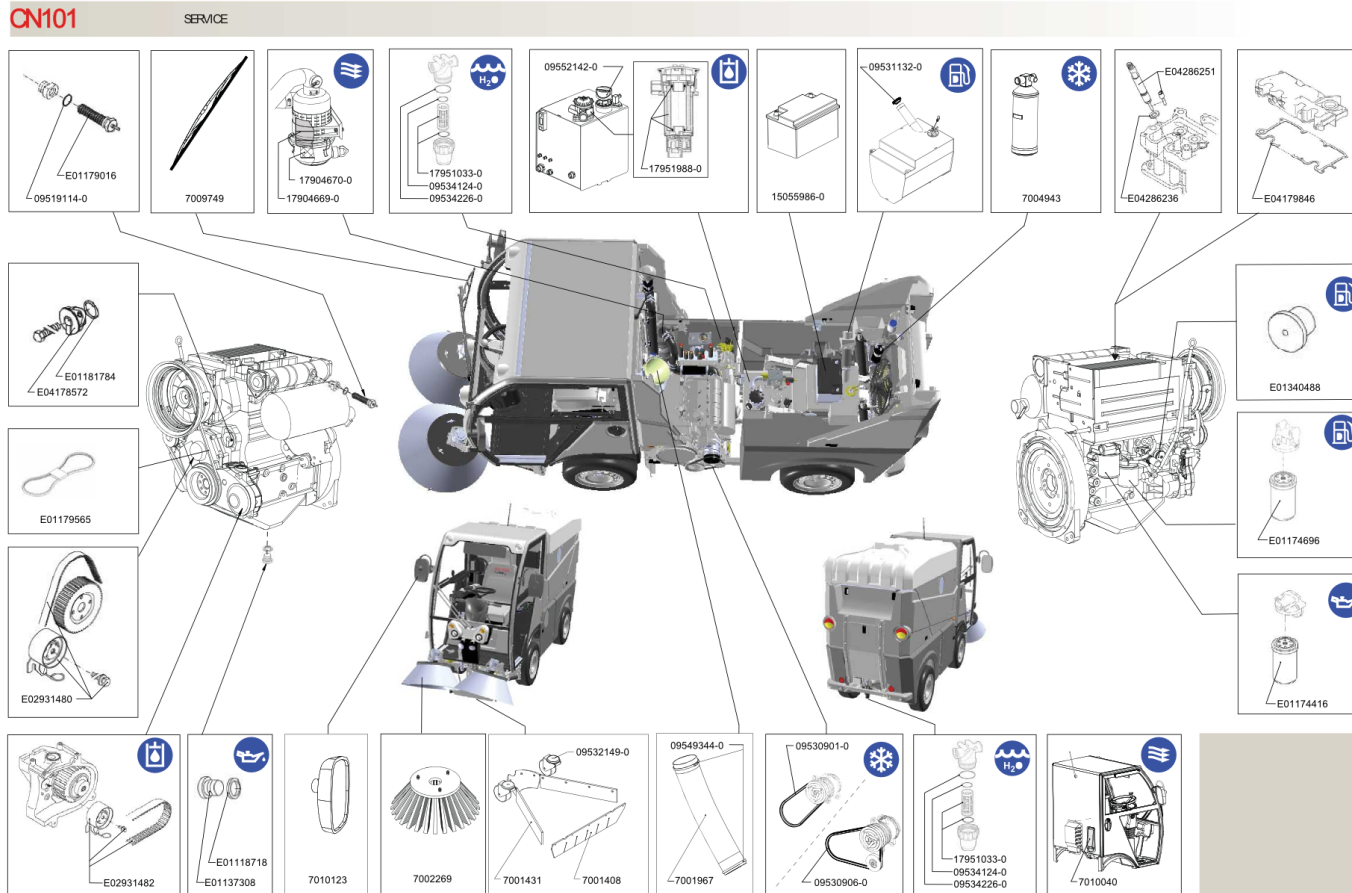

Service parts catalogue (7012054)

Service parts catalogue

Item no.	Part no.	Description	QTY	Unit
280	09532149-0	Nozzle Wheel	2	PC
290	7001408	Nozzle Front Rubber	1	PC
300	7001431	Nozzle Skirt Rear	1	PC
320	7010123	Mirror heatable 12V 1AC5873	2	PC
330	E01118718	Gasket	1	PC
340	E01137308	Drain screw set	1	PC
350	E02931482	Repair set toothed belt	1	PC
360	E02931480	Repair set toothed belt	1	PC
370	E01179565	V-Belt	1	PC
380	E01181784	O-Ring For Vent Screw	1	PC
390	E04178572	Vent Screw	1	PC
310	7005927	Brush Ø700 Poly	0	PC