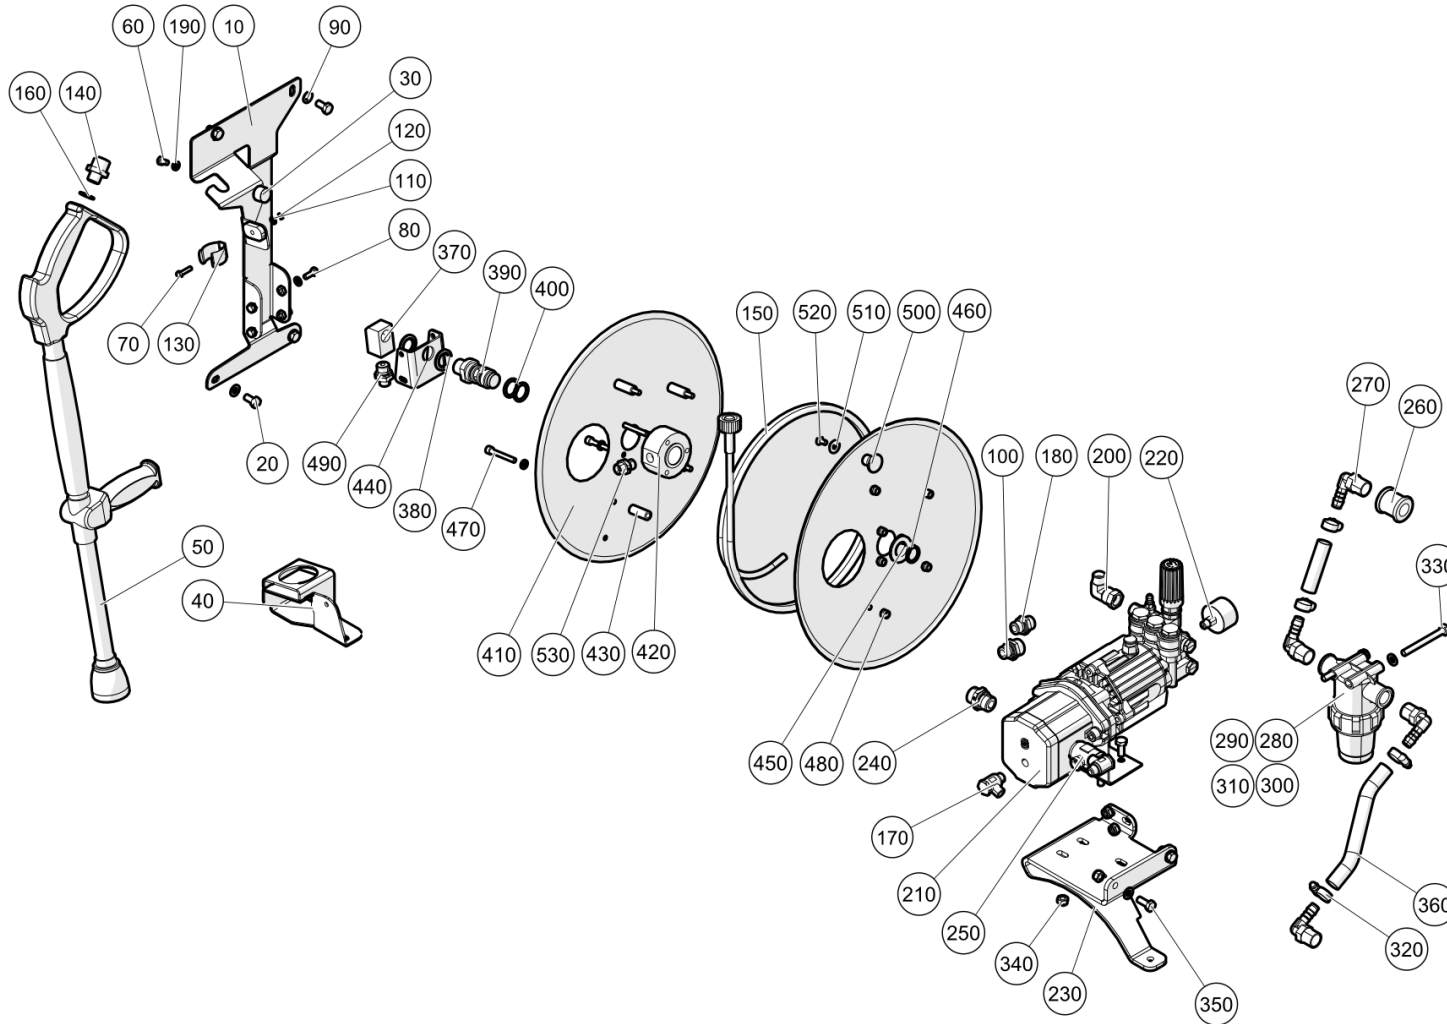

Supawash (7007813, 7003213, 7007636)

Water System Options\Supawash

Item no.	Part no.	Description	QTY	Unit
250	09544174-0	SWIVELLING SCREW FITTING	1	PC
260	09513844-0	SLEEVE 1/2" NR.270 ISO M2 TZN	1	PC
270	09518724-0	CONNECTION	4	PC
280	09552133-0	Water Filter High Pressure Water Pump	1	PC
330	92097387-0	Hex Head Screw - M8Cx75 - 8.8	2	PC
340	93085005-0	Nyloc Hex Thin Nut M8C - 8	8	PC
350	92097374-0	Hex Head Screw - M8Cx20 - 8.8	6	PC
360	09546618-0	PRESSURE HOSE, NYLFLEX LW13	0.27	M
290	17951033-0	Water filter set	1	PC
300	09534124-0	O-RING 31.42X2.62 ORAR00124-N9002 ARP124	2	PC
310	09534226-0	O-RING 50.39X3.53 ORAR00226-N9038 ARP226	1	PC
370	721626-1	Block - Water	1	PC
380	451-19	Washer - Bonded G1-2"	2	PC
390	721631-1	Shaft - Hose Reel	1	PC
400	663-71	O Ring	2	PC
410	76022-1	Plate - Side, Hose Reel	2	PC
420	72155-1	Boss - Hose Reel	1	PC
430	71121-2	Spacer - 6.5 IDx12 OD, L =30	4	PC
440	721718-1	Plate - Hose Reel Mounting	1	PC
450	93212018-0	Plain Washer M20	1	PC
460	09500020-0	Circlips-External DIN471 20x1.2	1	PC
470	92137087-0	Hex Socket Cap Screw - M6Cx45 - 12.9	7	PC
480	93085004-0	Nyloc Hex Nut M6C - 8	7	PC
490	09572950-0	MALE COUPLING, GE08LR3/8A3CX	1	PC