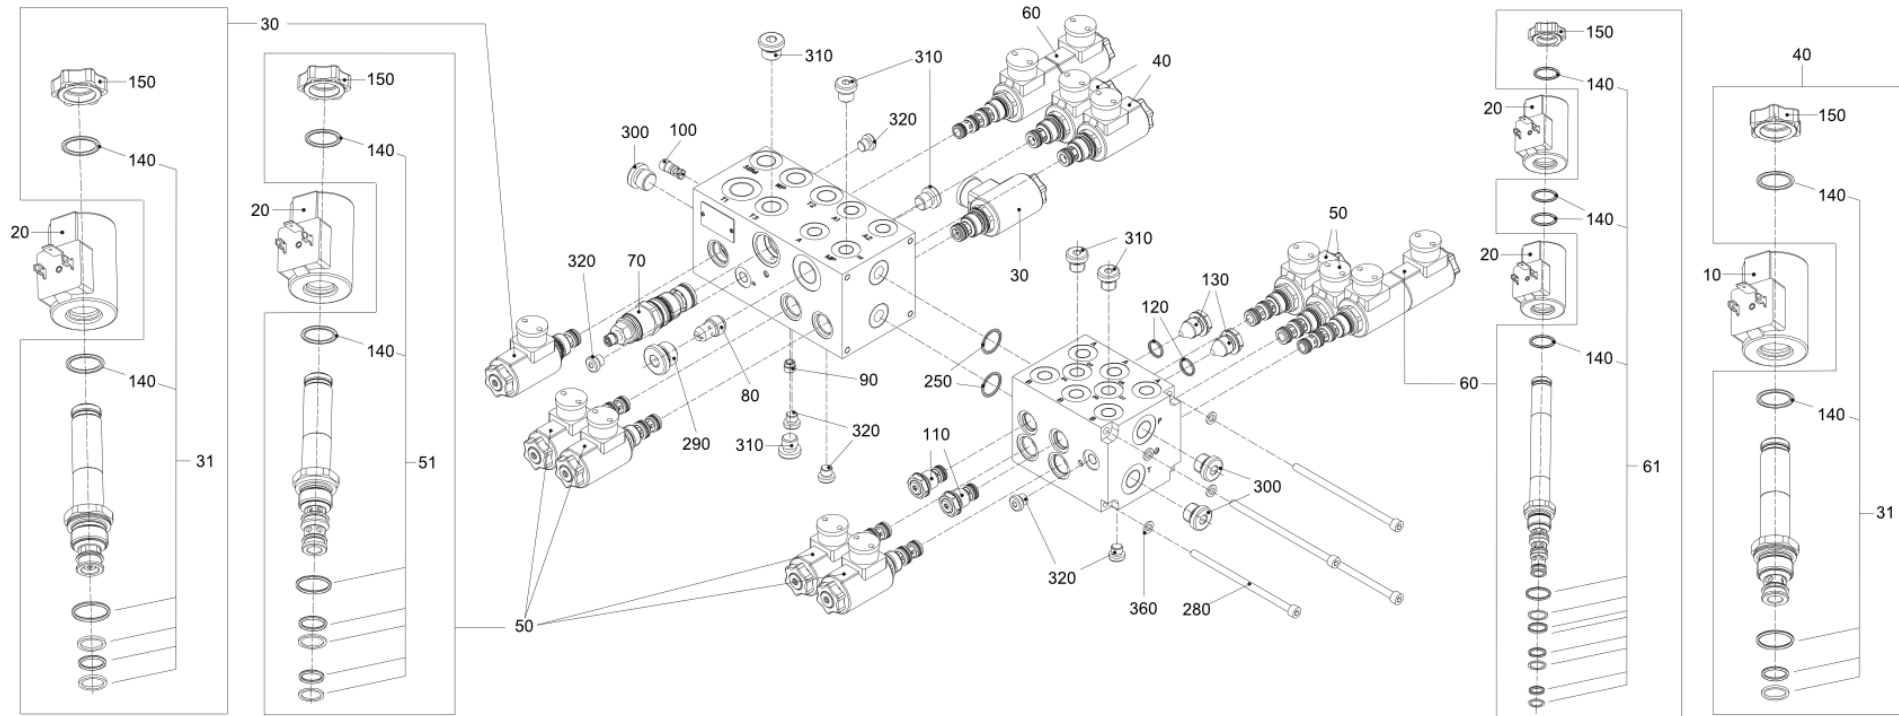

Main Hydraulic Block Valves (7001077)

Hydraulics\Main Hydraulic Block Valves

Item no.	Part no.	Description	QTY	Unit
10	17951271-0	Magnet	2	PC
20	17951601-0	Coil 12v DC C27 WATT	12	PC
30	7010897	Directional valve	2	PC
31	17953134-0	Seal kit	2	PC
40	17951272-0	Directional valve	2	PC
50	17951602-0	Valve Directional	6	PC
51	17953135-0	Seal kit	1	PC
60	17951622-0	Directional Valve	2	PC
61	7010896	Gasket set	1	PC
70	7010901	Pressure Balance	1	PC
80	7010902	Valve	1	PC
90	7010903	Valve	1	PC
100	7010904	Valve	1	PC
110	7010898	Plug	2	PC
120	09534014-0	09534014-0	2	PC
130	7010949	Plug	2	PC
140	17951521-0	O-Ring	28	PC
150	17951522-0	Knurled Nut	12	PC
250	09534019-0	O-Ring	2	PC
280	7010950	Screw	4	PC
290	09572135-0	Sealing Plug VS-R 1/2 WD	1	PC
300	09572134-0	Sealing Plug VS-R 3/8 WD	4	PC
310	09572133-0	Sealing Plug VS-R 1/4 WD	5	PC
320	09572132-0	Sealing Plug VS-R 1/8 WD	6	PC

All Copyright and rights are the property of Johnston Sweepers Ltd.

Main Hydraulic Block Valves (7001077)
Hydraulics\Main Hydraulic Block Valves

All Copyright and rights are the property of Johnston Sweepers Ltd.