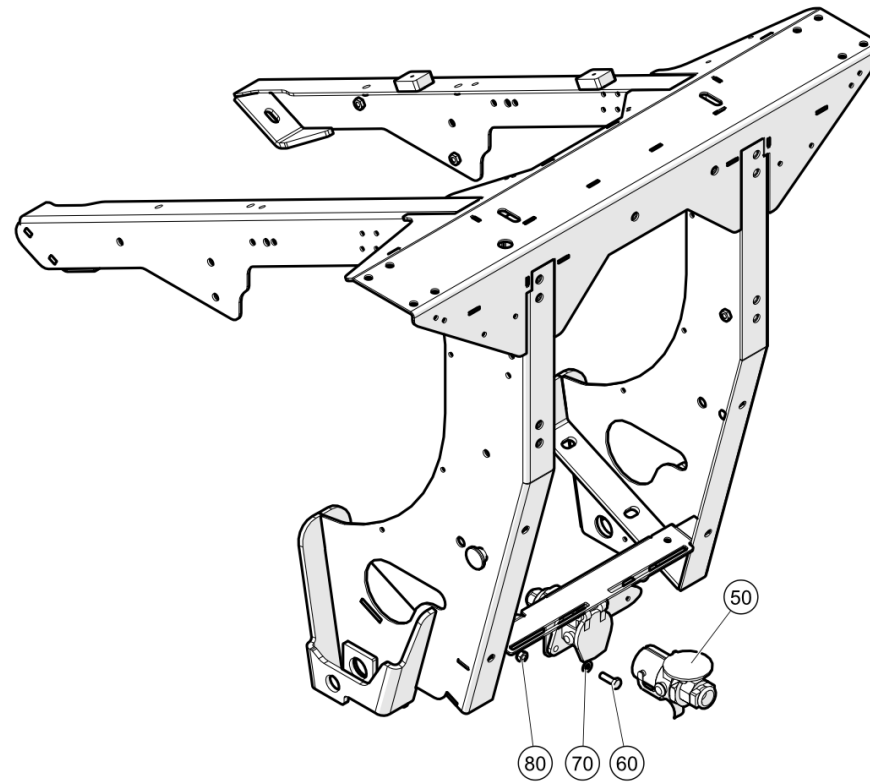

Rear Spreader Electrical Supply (7014852)
Chassis Options\Rear Spreader Electrical Supply

Rear Spreader Electrical Supply (7014852)
Chassis Options\Rear Spreader Electrical Supply

Item no.	Part no.	Description	QTY	Unit
10	09315470-0	Junction box	1	PC
20	92097263-0	Hex Head Screw - M5Cx16 - 8.8	2	PC
30	93210109-0	Plain Washer M5	4	PC
40	93085003-0	Nyloc Hex Nut M5C - 8	2	PC
50	09302355-0	09302355-0	1	PC
60	92097376-0	Hex Head Screw - M8Cx25 - 8.8	2	PC
70	93212011-0	Plain Washer M8	2	PC
80	93085005-0	Nyloc Hex Thin Nut M8C - 8	2	PC