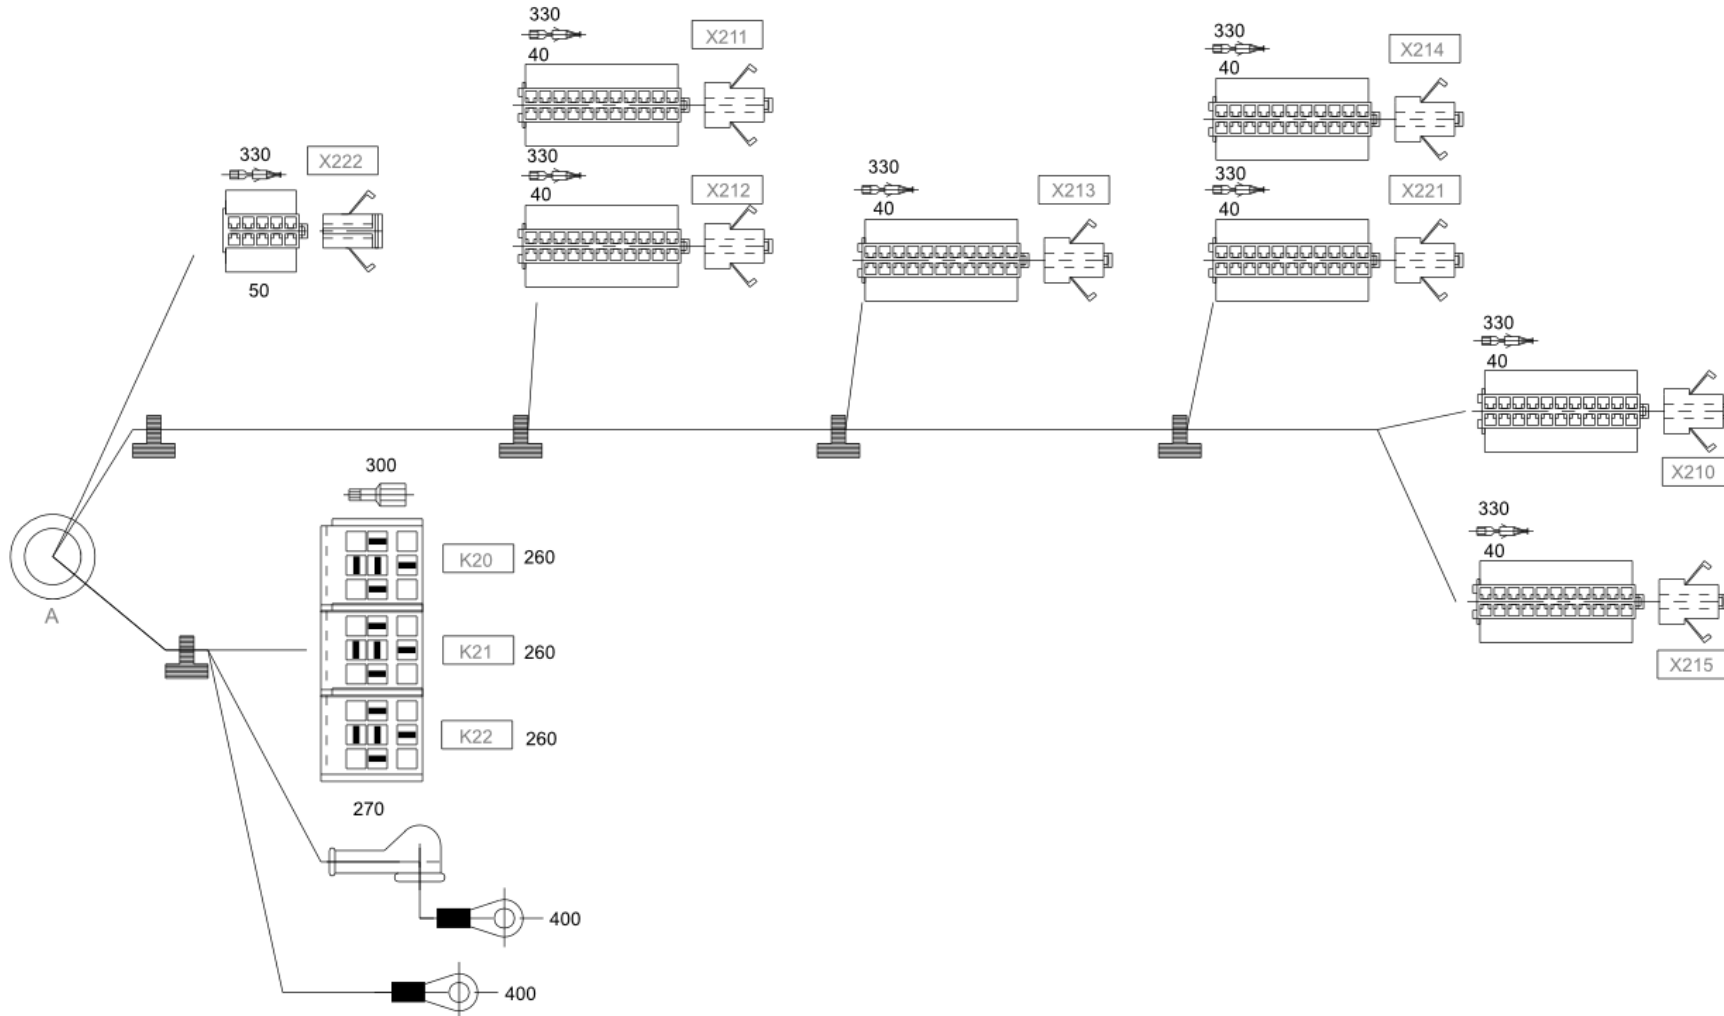

Cab 4 Cable Harness (7010558)
Electrical System\Cab 4 Cable Harness

All Copyright and rights are the property of Johnston Sweepers Ltd.

Cab 4 Cable Harness (7010558)
Electrical System\Cab 4 Cable Harness

Item no.	Part no.	Description	QTY	Unit
40	09315801-0	CONNECTOR SHELL, 35 PINS	7	PC
50	09315837-0	CONNECTOR SHELL, 10 PINS	1	PC
260	09301888-0	Base for relay TMF	3	PC
270	09301720-0	CAP	1	PC
300	09315026-0	PUSH-ON RECEPTACLE	1	PC
330	09315024-0	CONTACT 1.5-2.5 JP-TIMER	8	PC
400	09315131-0	Electrical Crimp Terminal 6,0 Yellow	2	PC