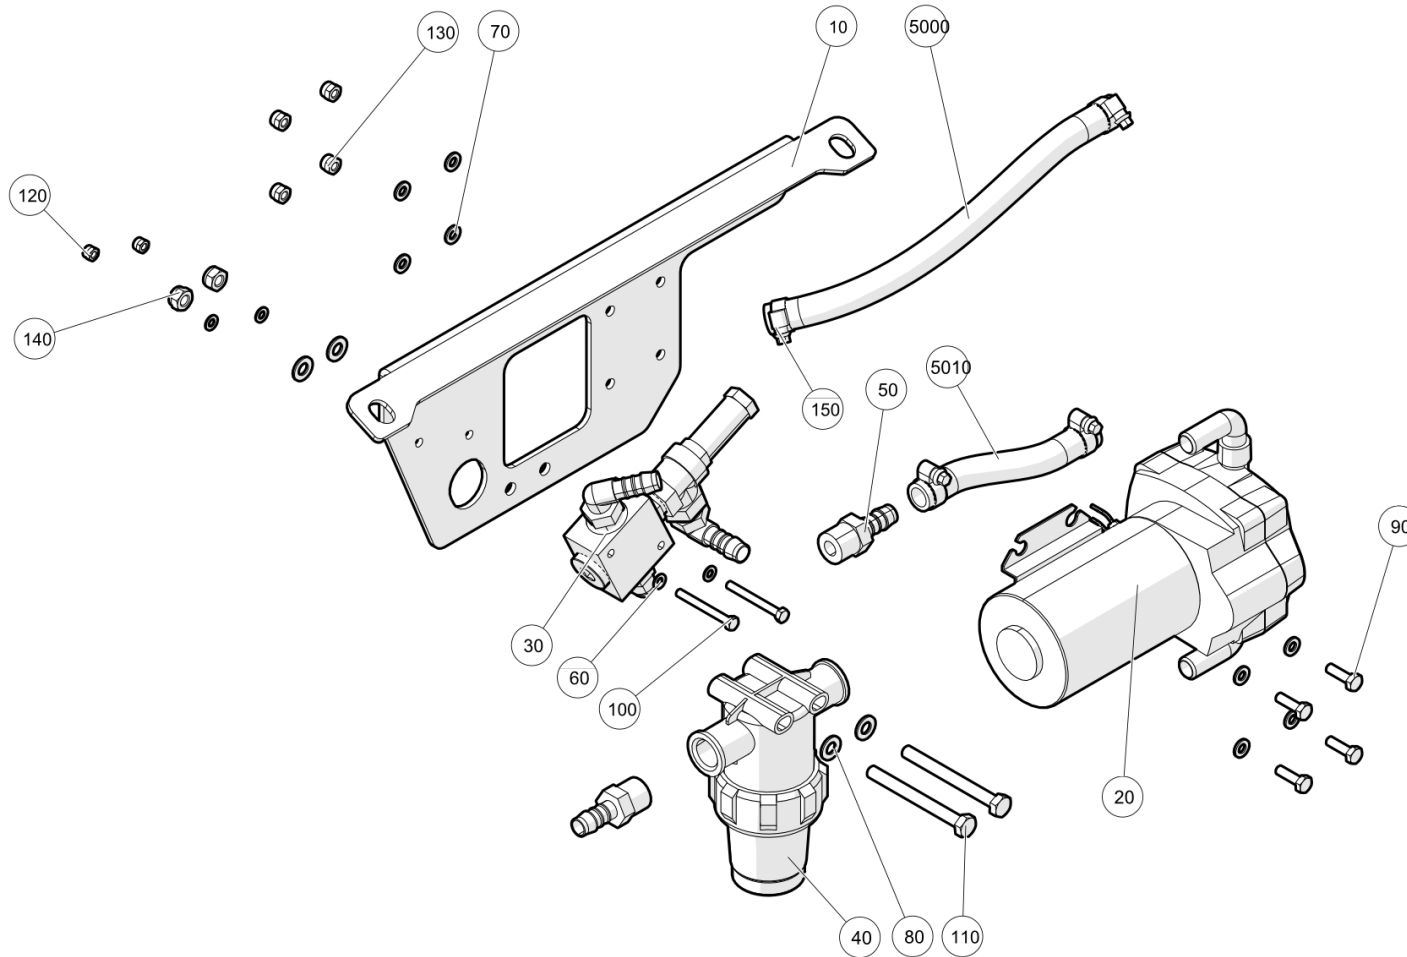

Water Pump (7002318)
Water System\Water Pump

All Copyright and rights are the property of Johnston Sweepers Ltd.

Water Pump (7002318)
Water System\Water Pump

Item no.	Part no.	Description	QTY	Unit
10	7002316	Bracket	1	PC
20	15059364-0	Water pump, WHALE	1	PC
30	7002055	Distributor	1	PC
40	09552133-0	Water Filter High Pressure Water Pump	1	PC
50	09518700-0	SCREW NECK	2	PC
60	93210109-0	Plain Washer M5	4	PC
70	93212009-0	Plain Washer M6	8	PC
80	93212011-0	Plain Washer M8	4	PC
90	92097301-0	Hex Head Screw - M6Cx20 - 8.8	4	PC
100	92097272-0	Hex Head Screw - M5Cx45 - 8.8	2	PC
110	92067391-0	Hex Head Bolt - M8Cx80 - 8.8	2	PC
120	93085003-0	Nyloc Hex Nut M5C - 8	2	PC
130	93085004-0	Nyloc Hex Nut M6C - 8	4	PC
140	93085005-0	Nyloc Hex Thin Nut M8C - 8	2	PC
150	09531046-0	Hose Clamp	4	PC
5000	09546618-0	PRESSURE HOSE, NYLFLEX LW13	0.34	M
5010	09546618-0	PRESSURE HOSE, NYLFLEX LW13	0.12	M

All Copyright and rights are the property of Johnston Sweepers Ltd.