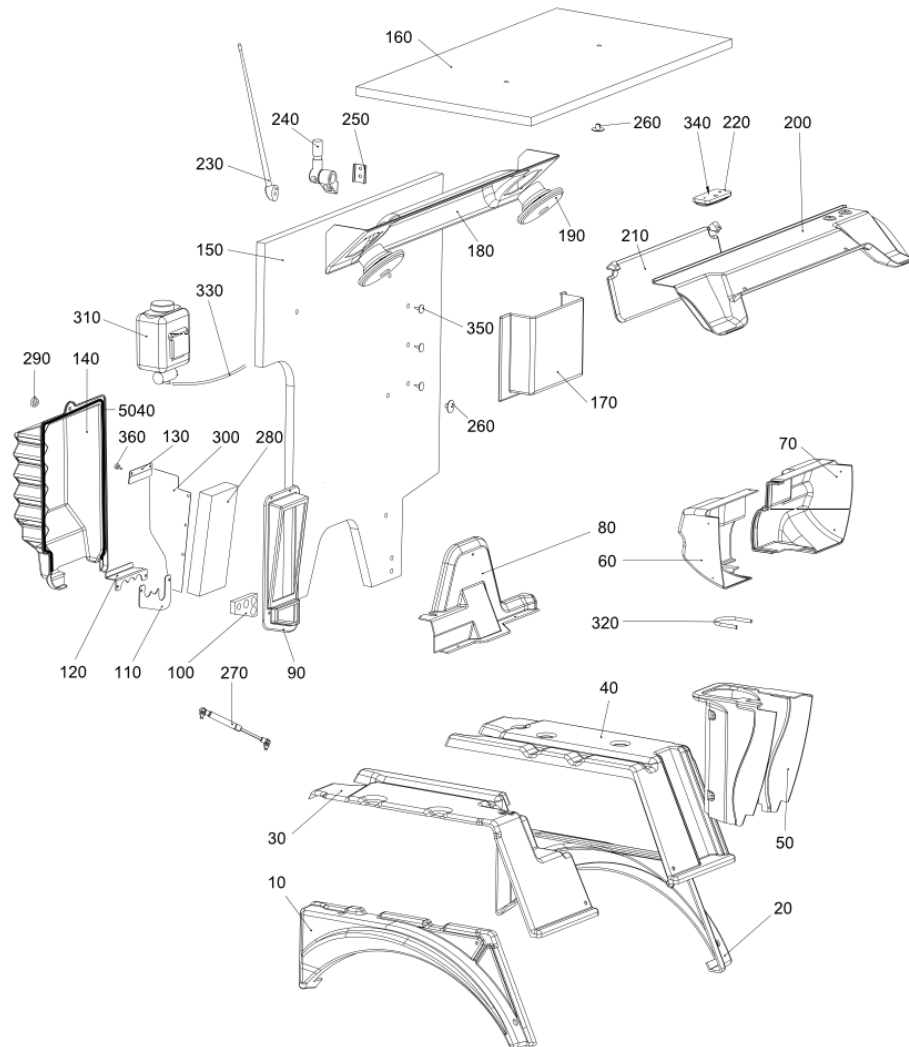

Cab 2 - Pre-Assembled (7011287)

Cab\Cab 2 - Pre-Assembled

Cab 2 - Pre-Assembled (7011287)

Cab\Cab 2 - Pre-Assembled

Item no.	Part no.	Description	QTY	Unit
260	7011507	Stopper	5	PC
270	7010010	Gas presure damper	2	PC
280	7010040	Cabin Air Filter 5180960	1	PC
290	7011508	Nut	1	PC
300	7011506	Sheet	1	PC
310	7010009	Windscreen water container 1AC5581	1	PC
320	7011486	Strap	1	PC
330	09526420-0	PVC Pipe	4	M
340	09301090-0	Soffit bulb 12v/5w	1	PC
350	7011488	Stopper	3	PC
360	7011560	Screw	2	PC
5040	09294097-0	SEALING TAPE 15X4 APENFIX	0.6	M
140	7031375	Cover cabine air filter 2180723	1	PC

All Copyright and rights are the property of Johnston Sweepers Ltd.