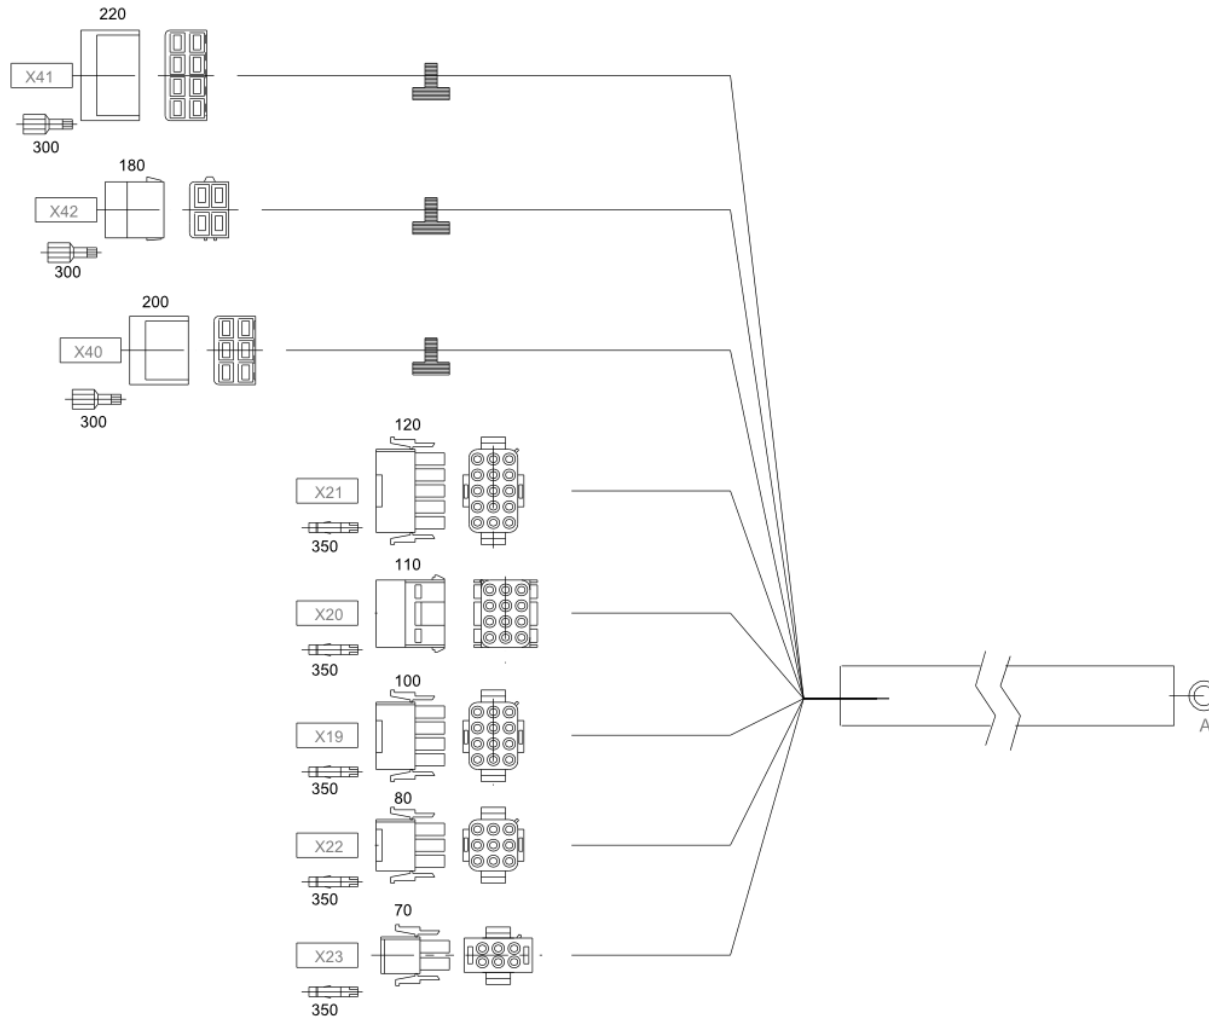

Cab 2 Cable Harness (7010558)
Electrical System\Cab 2 Cable Harness

All Copyright and rights are the property of Johnston Sweepers Ltd.

Cab 2 Cable Harness (7010558)
Electrical System\Cab 2 Cable Harness

Item no.	Part no.	Description	QTY	Unit
70	09301337-0	HOUSING	1	PC
80	09301348-0	PLUG BOX, 9-PIN PA RED	1	PC
100	09301342-0	PLUG BOX, 12-PIN PA RED	1	PC
110	09301605-0	HOUSING	1	PC
120	09301364-0	HOUSING	1	PC
180	09301354-0	CONNECTING PIECE	1	PC
200	09301971-0	TERMINAL SOCKET HOUSING	1	PC
220	09301358-0	SPADE CONNECTOR SHELL	1	PC
300	09315026-0	PUSH-ON RECEPTACLE	3	PC
350	09313225-0	Plug Contact 0.5-2.1	5	PC