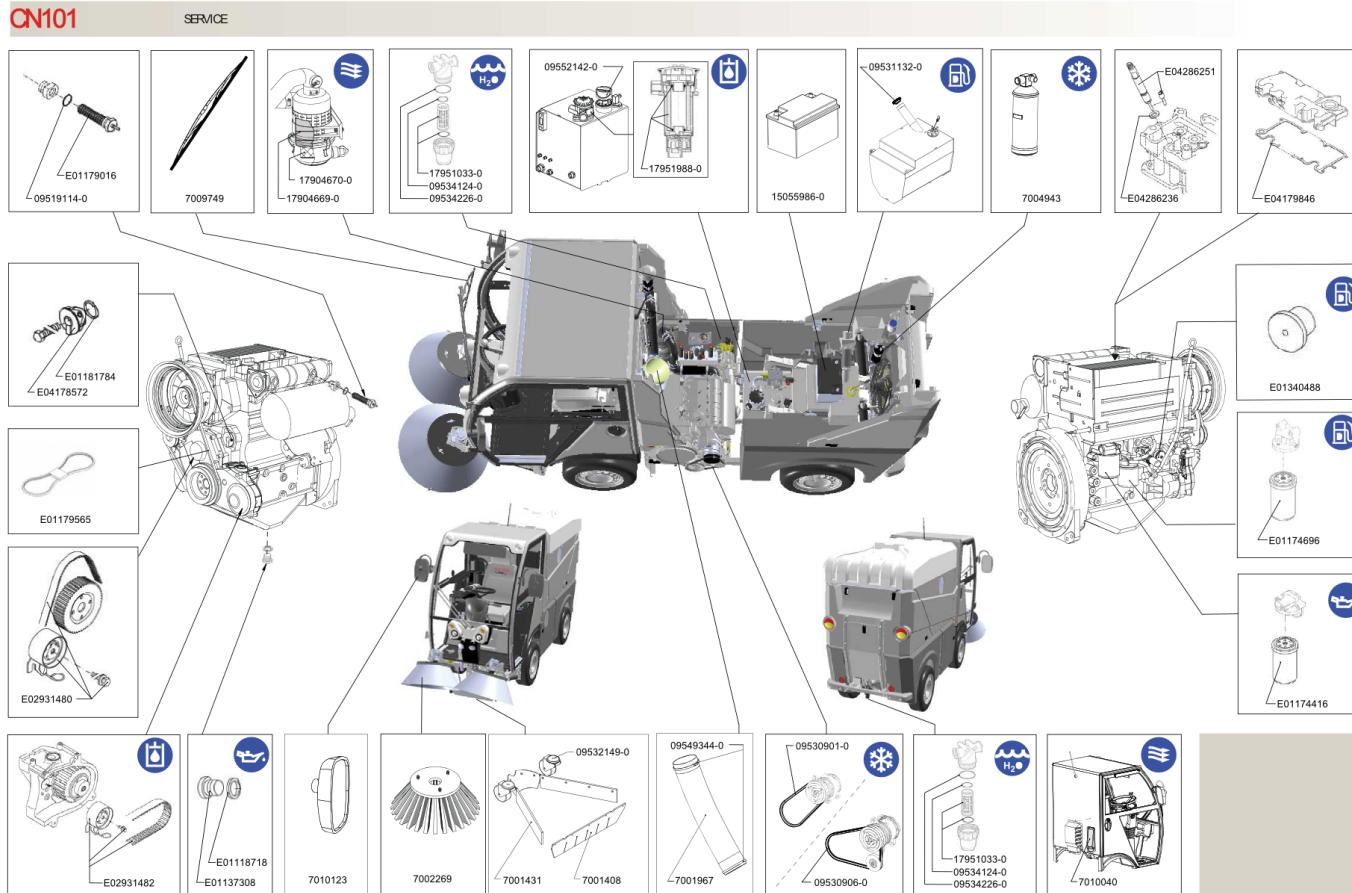

Service parts catalogue (7012054)

Service parts catalogue

Item no.	Part no.	Description	QTY	Unit
10	E01179016	Glow Plug	1	PC
20	09519114-0	Seal Glowplug	1	PC
30	7009749	Wiper blade	1	PC
40	17904670-0	Safety filter	1	PC
50	17904669-0	Main Filter Cartridge	1	PC
60	17951033-0	Water filter set	2	PC
70	09534124-0	O-RING 31.42X2.62 ORAR00124-N9002 ARP124	2	PC
80	09534226-0	O-RING 50.39X3.53 ORAR00226-N9038 ARP226	2	PC
90	09552142-0	Vent filter and filler, complete	1	PC
100	17951988-0	Filter Element Hydraulic 0080 RK 015MM	1	PC
110	15055986-0	Battery 12v	1	PC
120	09531132-0	Cap fuel tank	1	PC
130	7004943	Air-Con Dryer Air filter	1	PC
140	E04286251	Injector Nozzle Assembly	1	PC
150	E04286236	Gasket for Injector Nozzle	1	PC
160	E04179846	Gasket head cover	1	PC
170	E01340488	Repair Kit Fuel Pump	1	PC
180	E01174696	Fuel Filter	1	PC
190	E01174416	Oil Filter Cartridge (Engine)	1	PC
200	7010040	Cabin Air Filter 5180960	1	PC
240	09530901-0	V-BELT	1	PC
250	09530906-0	V-Belt to Air -Con.Compressor	1	PC
260	09549344-0	HOSE CLAMP,	2	PC
270	7001967	Nozzle Suction Hose	1	PC