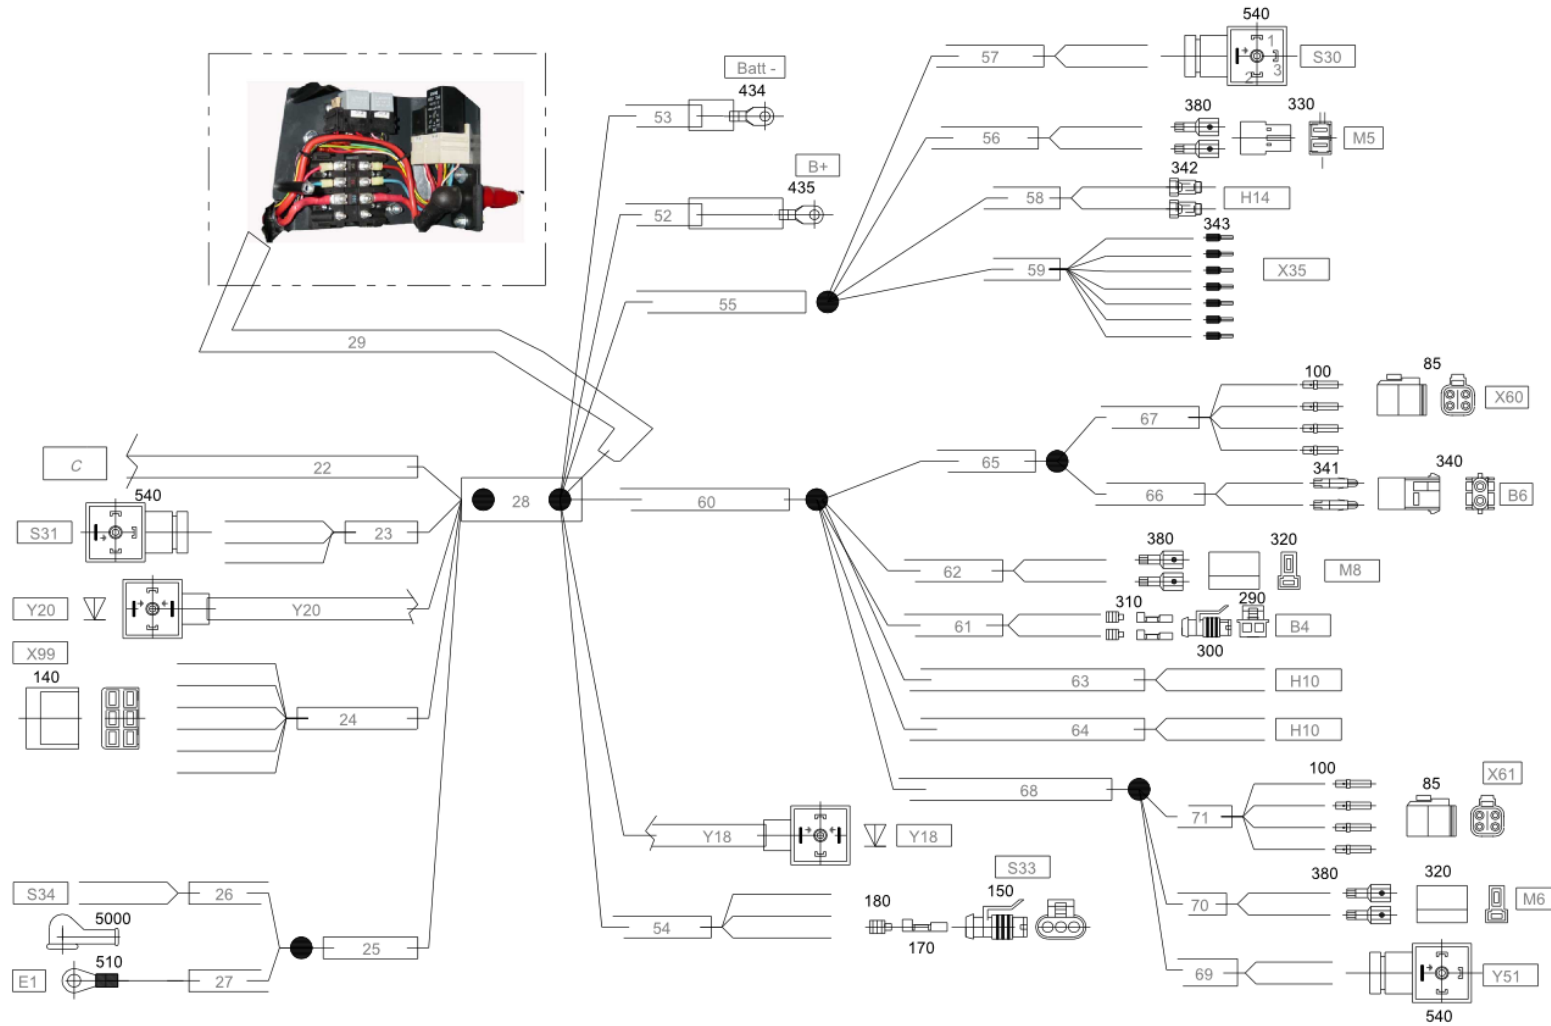

Chassis 4 Cable Harness (7004582)
Electrical System\Chassis 4 Cable Harness

All Copyright and rights are the property of Johnston Sweepers Ltd.

Chassis 4 Cable Harness (7004582)
Electrical System\Chassis 4 Cable Harness

Item no.	Part no.	Description	QTY	Unit
85	710-178	DEUTSCH CONNECTOR DT06-4S-CE06	2	PC
100	09313133-0	Contact, 1.0-2.0MM2 BAND	2	PC
140	09301971-0	TERMINAL SOCKET HOUSING	1	PC
150	09315003-0	SOCKET HOUSING, 9-PIN	1	PC
170	09315004-0	Contact, 1.0-1.5SUPERSEAL BAND	1	PC
180	09315005-0	WIRE SEAL, YELLOW 1.8-2.4MM	1	PC
290	09315183-0	CONNECTING PIECE	1	PC
300	09315185-0	CONNECTING PIECE	1	PC
310	09315184-0	CONNECTING PIECE	1	PC
320	09301340-0	CONNECTOR SHELL, 2 PINS	2	PC
330	09301352-0	CONNECTING PIECE	1	PC
340	09301969-0	SOCKET HOUSING, 2-PIN	1	PC
341	09313224-0	PIN CONTACT 0.5-2.1	1	PC
342	09315401-0	END CONNECTOR, 1.5-2.5MM2 BLUE	1	PC
343	09315849-0	MULTICORE CABLE END	1	PC
380	09315030-0	CONNECTING PIECE	2	PC
434	09315097-0	CABLE LUG, TUBE TYPE 25X10 KU-L	1	PC
435	09315098-0	CABLE LUG, TUBE TYPE 25X12 KU-L	1	PC
510	09315130-0	Electrical Crimp Terminal 5,0 Yellow	1	PC
540	09313068-0	EQUIPMENT CLAMP GDM 2009 SW	3	PC
5000	09301720-0	CAP	1	PC

All Copyright and rights are the property of Johnston Sweepers Ltd.