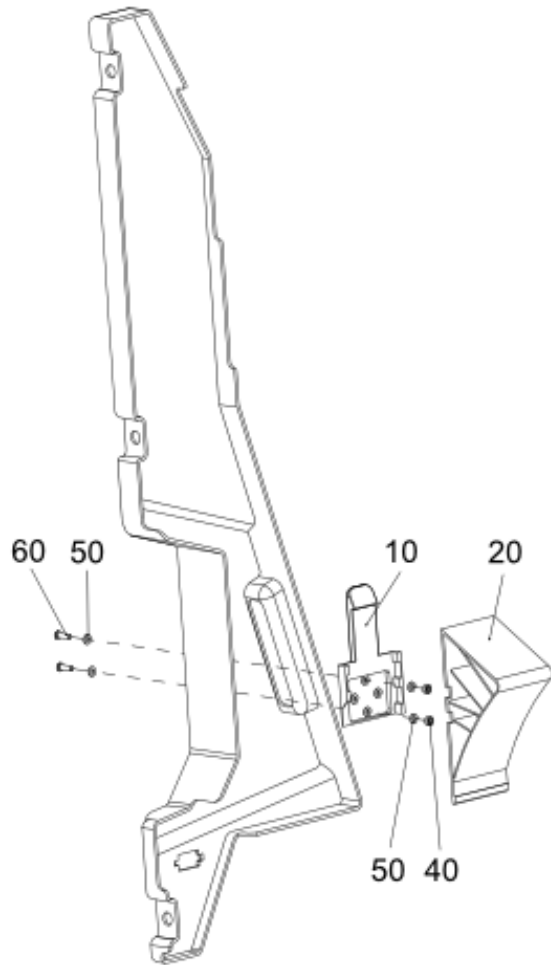

Wheel Chock Set (7010424)
Chassis Options\Wheel Chock Set

Wheel Chock Set (7010424)
Chassis Options\Wheel Chock Set

Item no.	Part no.	Description	QTY	Unit
10	15060621-0	Holder	1	PC
20	15060620-0	Wheel Chock	1	PC
40	93056012-0	Hex Nut M6C-8	2	PC
50	93212009-0	Plain Washer M6	4	PC
60	92330035-0	Hex Skt Button Head Screw M6x20 - 10.9	2	PC