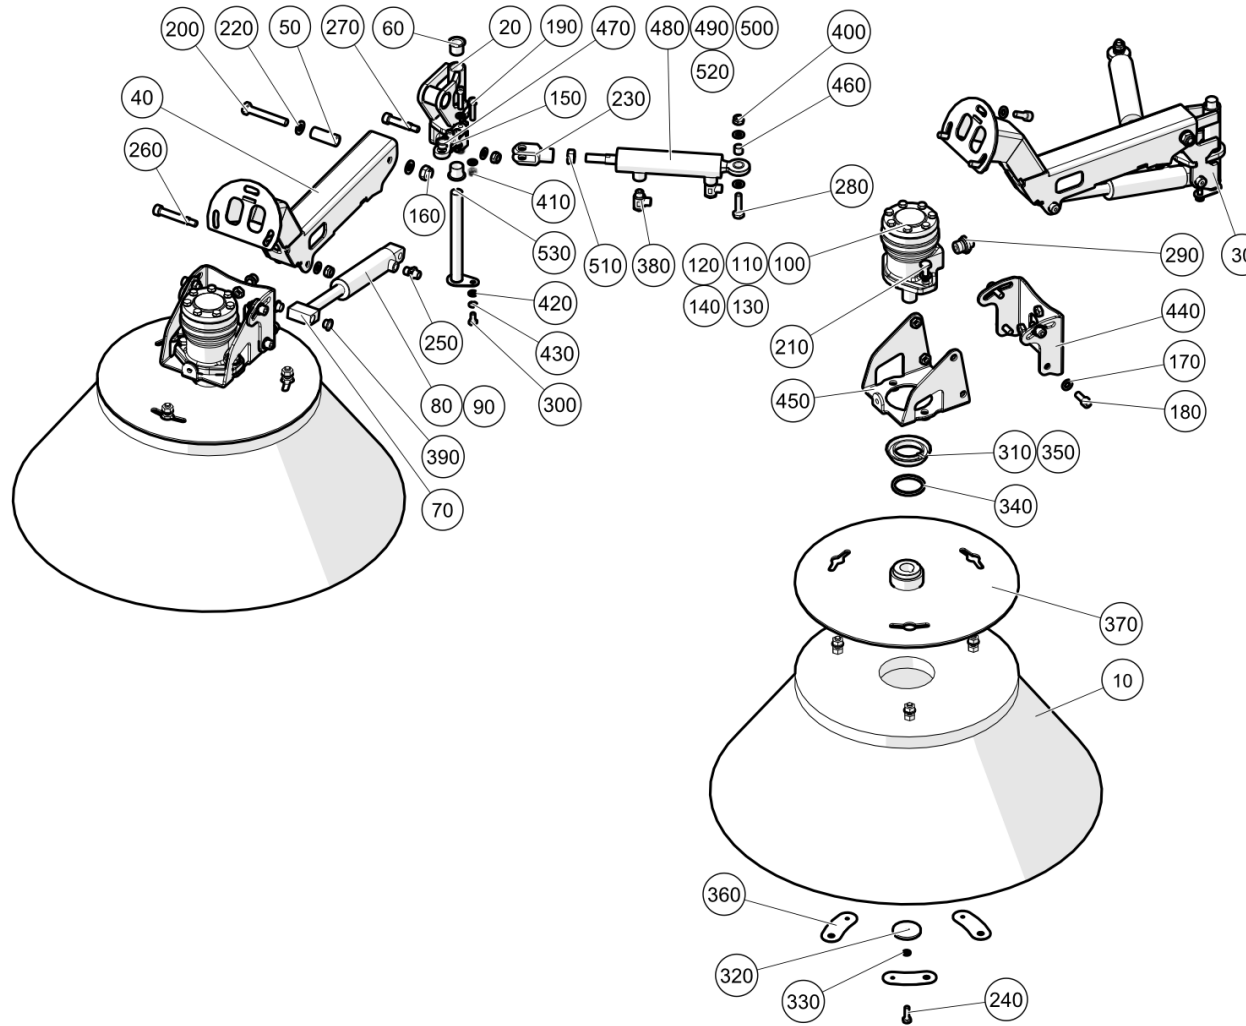

Brush Arms (7007283, 7002448, 7002517)

Sweepgear\Brush Arms

Item no.	Part no.	Description	QTY	Unit
10	7005927	Brush Ø700 Poly	2	PC
10	7002269	Brush D=700	2	PC
20	7001217	Bearing right to brush arm	1	PC
30	7002299	Bearing Left to brush arm	1	PC
40	7001551	lever brush arm welded	1	PC
50	7001719	Pin spacer bushing 20*12*50	1	PC
60	09505031-0	Bearing-Dry Sliding+Flange 20 I/Dx21.5Lg	4	PC
80	7002239	Cylinder Brush lift	1	PC
90	7014327	Gasket set	1	PC
100	15053639-0	HYDRAULIC MOTOR FOR BRUSHDRIVE	1	PC
110	17951202-0	Seal set 0151-1286	1	PC
120	09524047-0	Parallel Key 8x7x32	1	PC
130	17951524-0	Hex. head cap screw M8X45 12.9 681X0181	7	PC
140	17951525-0	Gamma ring	1	PC
150	7001599	Connector Shear plate	1	PC
160	93085007-0	Nyloc Hex Thin Nut M12C - 8	1	PC
170	93212012-0	Plain Washer M10	13	PC
180	92137157-0	Hex Socket Cap Screw - M10Cx25 - 12.9	7	PC
190	92137122-0	Hex Socket Cap Screw - M8Cx35 - 12.9	2	PC
200	92097460-0	Hex Head Screw - M12Cx80 - 8.8	1	PC
210	92097414-0	Hex Head Screw - M10Cx30 - 8.8	2	PC
220	93212013-0	Plain Washer M12	2	PC
230	6371-1131	Clevis with Pin - M14x28 ST-A3C	1	PC
240	92097376-0	Hex Head Screw - M8Cx25 - 8.8	1	PC