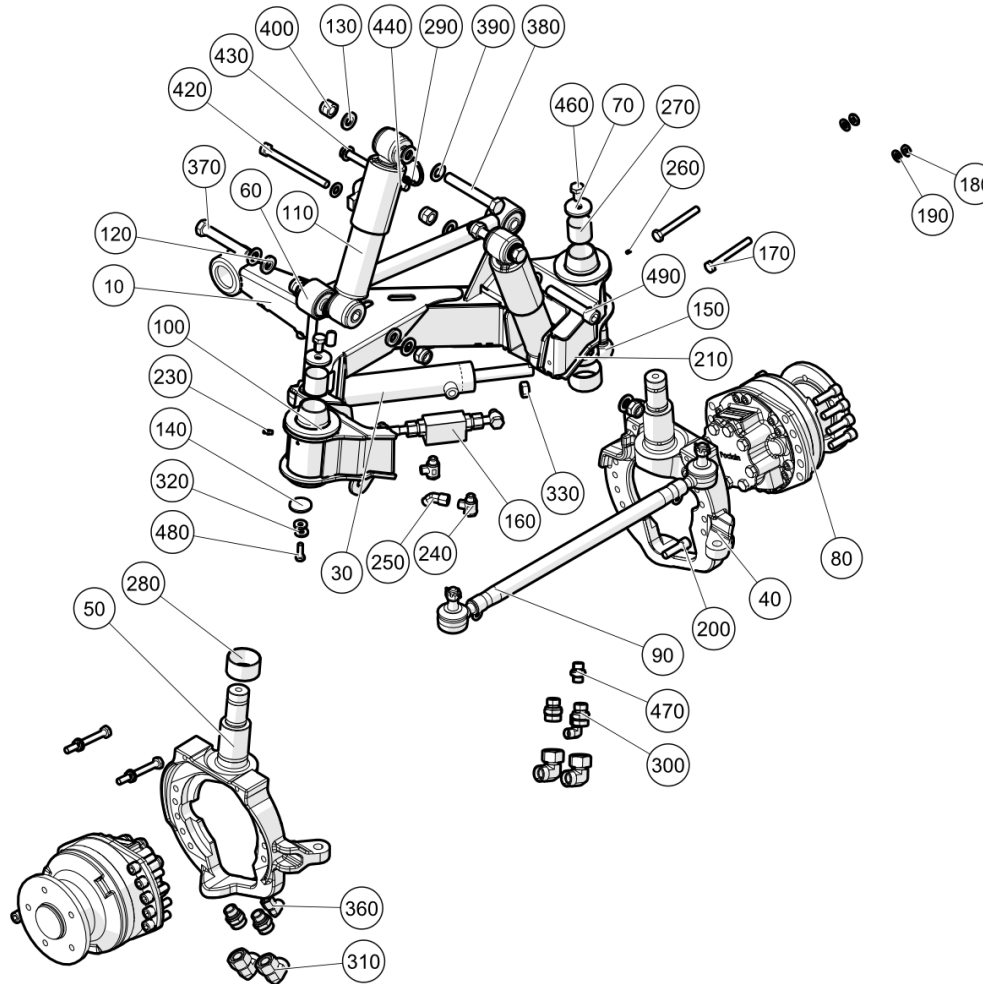

Front Axle (7032027)

Chassis\Front Axle

Front Axle (7032027)

Chassis\Front Axle

Item no.	Part no.	Description	QTY	Unit
260	92782027-0	92782027-0	2	PC
270	09505656-0	Bearing - Dry Metric 35mm I/D x 39Lg	2	PC
280	09505667-0	Bearing - Dry Metric 50mm I/D x 30Lg	2	PC
290	09500355-0	CIRCLIP, J 55X2 FED-ST DIN472	1	PC
300	09572965-0	MALE COUPLING, GE18LR3CFX	4	PC
310	09571033-0	CONNECTION	4	PC
320	93281005-0	Washer 8,4/21X4 ST A2B DIN7349	2	PC
330	93056061-0	Hex Nut M14F-8	1	PC
360	09571001-0	CONNECTION	2	PC
370	92067543-0	Hex Head Bolt - M16x100C - 8.8	2	PC
380	92067544-0	Hex Head Bolt - M16x110C - 8.8	2	PC
390	93210523-0	Plain Washer M16	10	PC
400	93085009-0	Nyloc Hex Nut M16C - 8	6	PC
420	92067473-0	Hex Head Bolt - M12Cx140 - 8.8	2	PC
430	93212013-0	Plain Washer M12	4	PC
440	93085007-0	Nyloc Hex Thin Nut M12C - 8	2	PC
460	92117842-0	92117842-0	2	PC
470	09572954-0	MALE COUPLING, GE10LR3/8CFX	2	PC
480	92096375-0	Hex Head Screw - M8Cx25 - 10.9	1	PC
490	92137280-0	Hex Socket Cap Screw - M16Cx90 - 12.9	2	PC