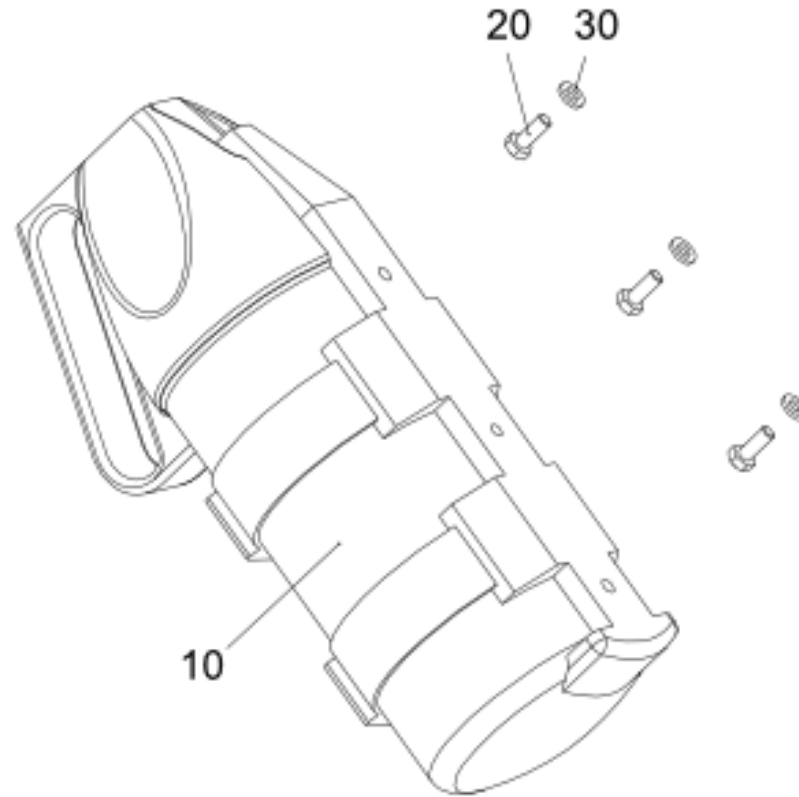

Rotating Beacon (15052651-0)

Cab Options\Rotating Beacon

Item no.	Part no.	Description	QTY	Unit
10	15052651-0	Rotary beacon on cab	1	PC
11	15050080-0	Rotary beacon	1	PC
12	17950457-0	Lens for rotary beacon, MICROROT FLX	1	PC
13	09301106-0	Bulb Rotating Beacon	1	PC