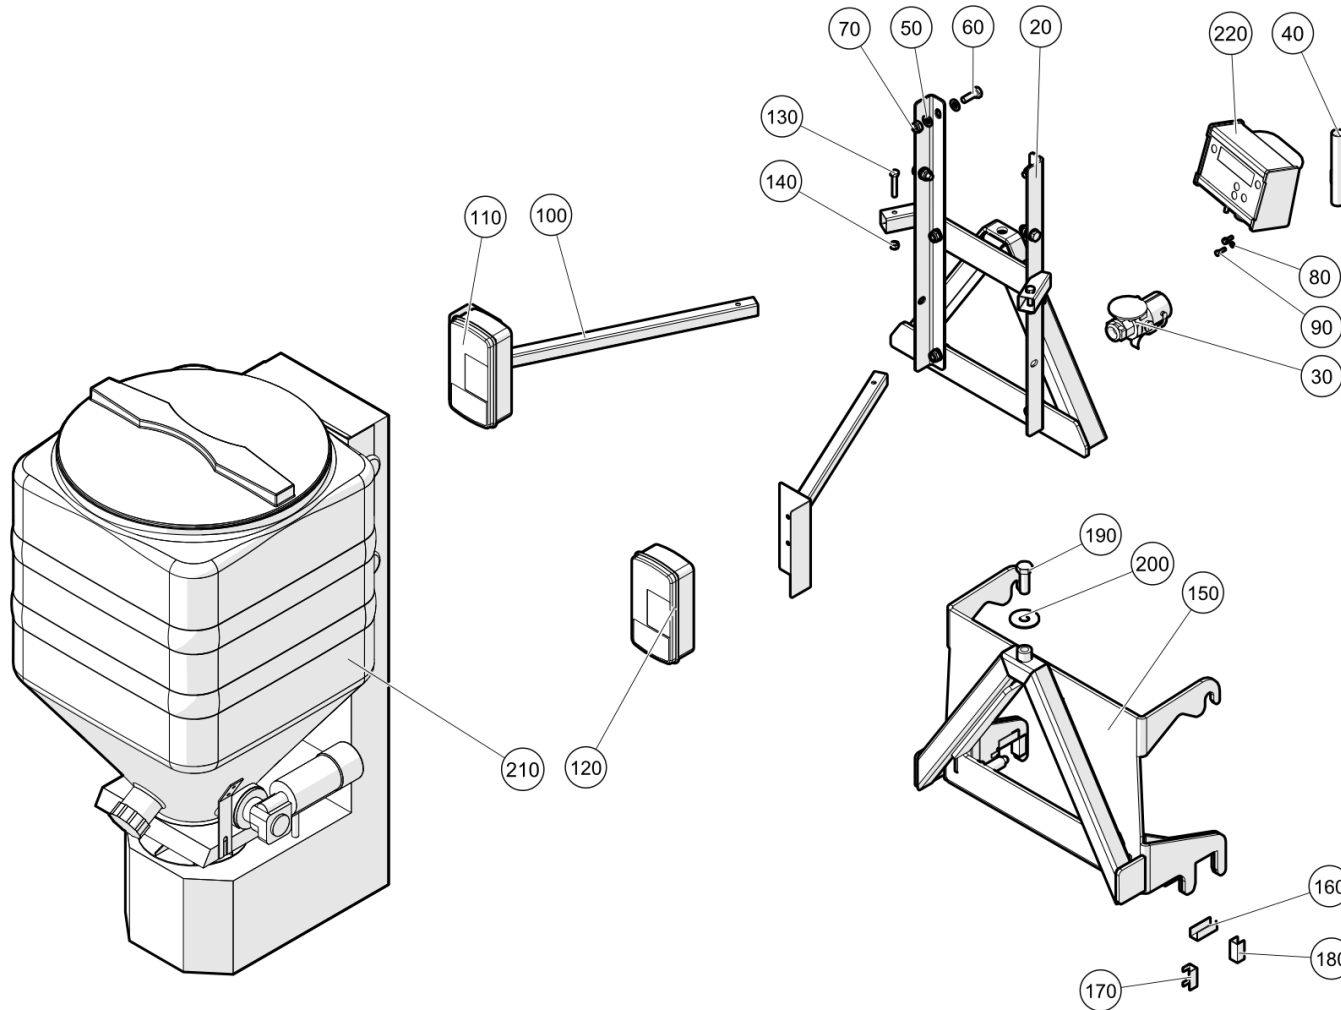

Gritter / Salt / Saline Spreader (7013761, 7013783, 7014335)

Chassis Options\Gritter / Salt / Saline Spreader

All Copyright and rights are the property of Johnston Sweepers Ltd.

Gritter / Salt / Saline Spreader (7013761, 7013783, 7014335)

Chassis Options\Gritter / Salt / Saline Spreader

Item no.	Part no.	Description	QTY	Unit
10	7013759	Spreader Lehner Polaro 110 E salt/grit	1	PC
20	7010813	Gimbal cat.0 to Spreader Polaro	1	PC
30	09302356-0	09302356-0	1	PC
40	7015806	Mount control panel spreader	1	PC
50	93212012-0	Plain Washer M10	16	PC
60	92097414-0	Hex Head Screw - M10Cx30 - 8.8	8	PC
70	93085006-0	Nyloc Hex Thin Nut M10C - 8	8	PC
80	93210109-0	Plain Washer M5	2	PC
90	92097263-0	Hex Head Screw - M5Cx16 - 8.8	2	PC
100	7015120	lightholder	2	PC
110	09300122-0	LAMPE	1	PC
120	09300121-0	LAMPE	1	PC
130	92097381-0	Hex Head Screw - M8Cx45 - 8.8	2	PC
140	93085005-0	Nyloc Hex Thin Nut M8C - 8	2	PC
150	7006619	Pick-up rear category 0 Triangle	1	PC
160	7007484	Edge Lock	2	PC
170	7007481	Rest Horizontal	2	PC
180	7007483	Rest Rear	2	PC
190	92097525-0	Hex Head Screw - M16Cx45 - 8.8	1	PC
200	93300513-0	Plain Large Washer M16	1	PC
210	7013785	Spreader Lehner Polaro 110 E Saline Salt	1	PC
220	7015812	Control panel spreader Lehner Polaro E	1	PC