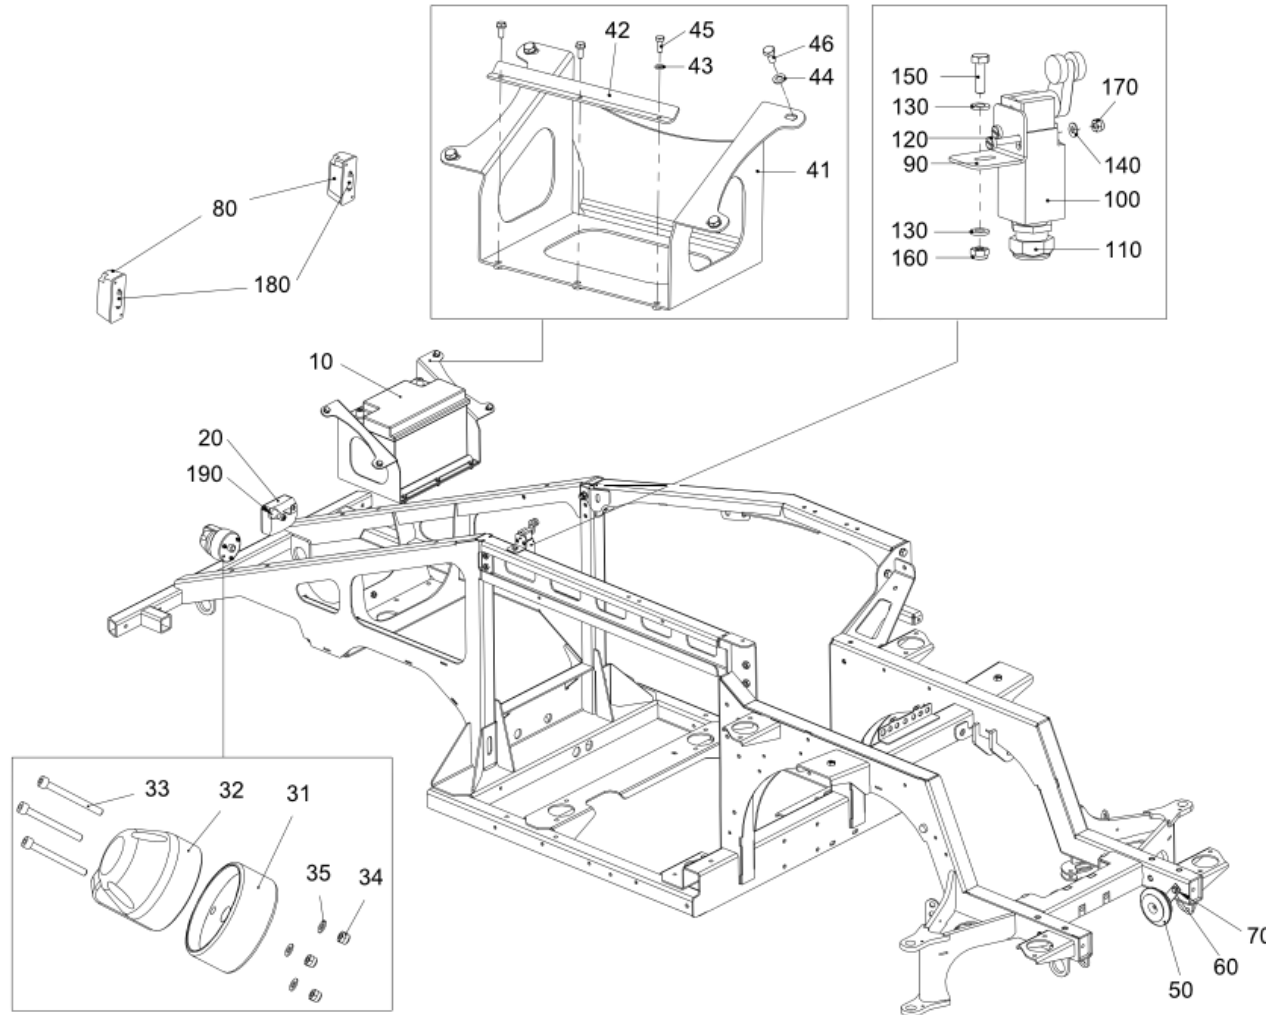

Primary Electrical Installation (7005610)
Electrical System\Primary Electrical Installation

All Copyright and rights are the property of Johnston Sweepers Ltd.

Primary Electrical Installation (7005610)
Electrical System\Primary Electrical Installation

Item no.	Part no.	Description	QTY	Unit
10	15055986-0	Battery 12v	1	PC
20	09301052-0	Backlight	1	PC
31	09301718-0	RUBBER CAP	1	PC
32	09301609-0	Plug Socket 7 Way 12v 20A	1	PC
33	92137051-0	Hex Socket Cap Screw - M5Cx50 - 12.9	3	PC
34	93085003-0	Nyloc Hex Nut M5C - 8	3	PC
35	93210109-0	Plain Washer M5	3	PC
41	7003223	Electrical installation Support	1	PC
42	7003224	Cleat	1	PC
43	93212009-0	Plain Washer M6	3	PC
120	92296215-0	Flat Head Screw M4x35	2	PC
130	93212009-0	Plain Washer M6	2	PC
140	93212007-0	Plain Washer M4	2	PC
150	92097301-0	Hex Head Screw - M6Cx20 - 8.8	1	PC
160	93085004-0	Nyloc Hex Nut M6C - 8	1	PC
170	93085002-0	Nyloc Hex Nut M4C - 8	2	PC
180	09301090-0	Soffit bulb 12v/5w	2	PC
190	09301073-0	BULB	1	PC
44	93212011-0	Plain Washer M8	4	PC
45	92097299-0	Hex Head Screw - M6Cx16 - 8.8	3	PC
46	92097372-0	Hex Head Screw - M8Cx16 - 8.8	4	PC
50	09301502-0	Warning tone	1	PC
60	92097378-0	Hex Head Screw - M8Cx30 - 8.8	1	PC
70	93212011-0	Plain Washer M8	1	PC

All Copyright and rights are the property of Johnston Sweepers Ltd.