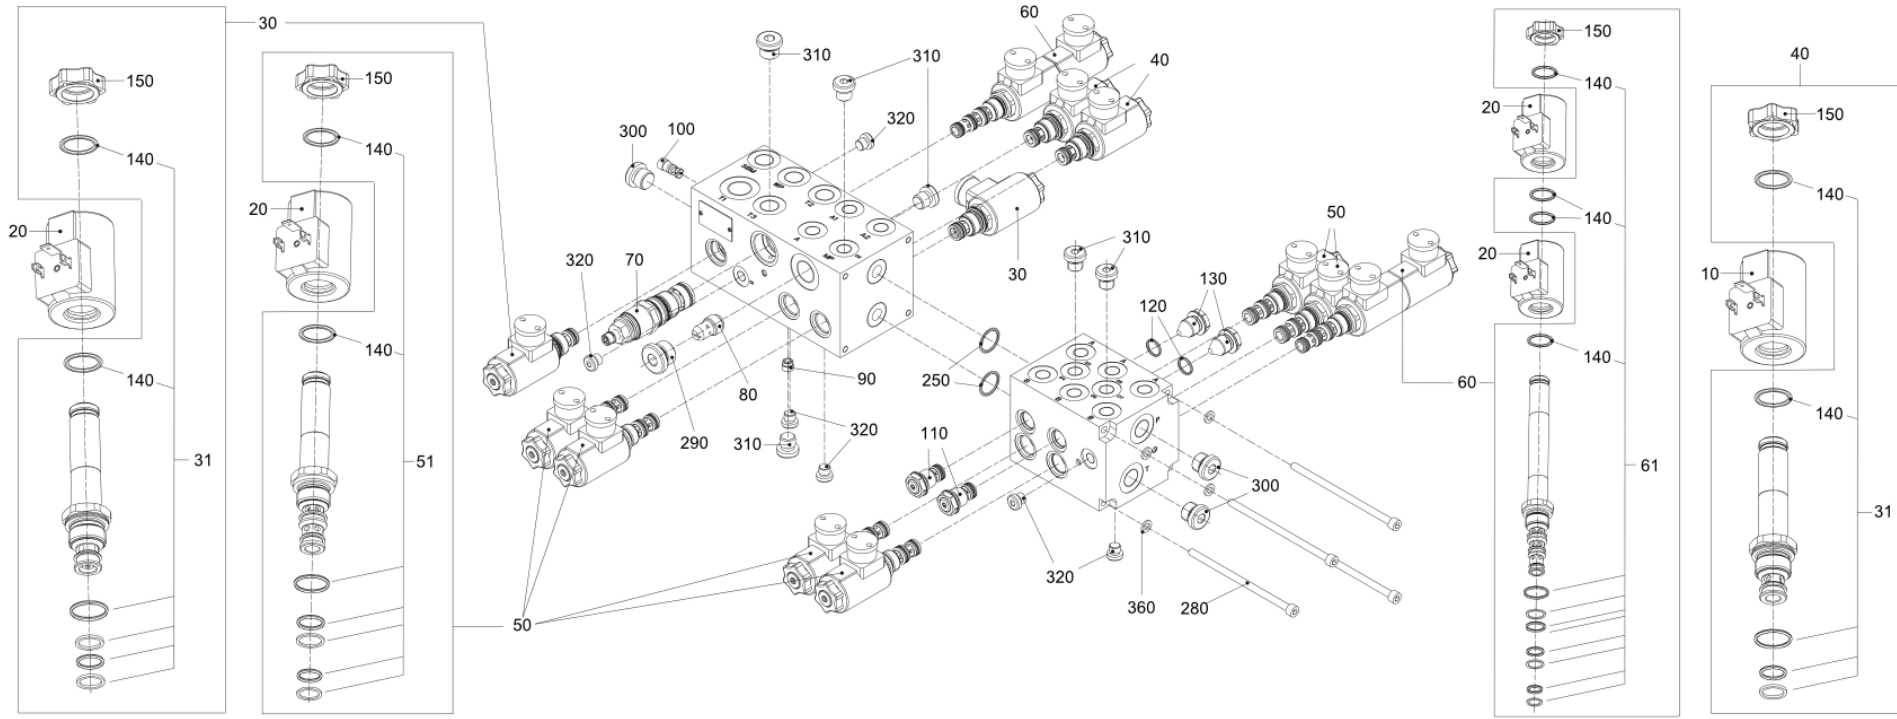

Main Hydraulic Block Valves (7001077)
Hydraulics\Main Hydraulic Block Valves

All Copyright and rights are the property of Johnston Sweepers Ltd.

Main Hydraulic Block Valves (7001077)

Hydraulics\Main Hydraulic Block Valves

Item no.	Part no.	Description	QTY	Unit
10	17951271-0	Magnet	2	PC
20	17951601-0	Coil 12v DC C27 WATT	12	PC
30	7010897	Directional valve	2	PC
31	17953134-0	Seal kit	2	PC
40	17951272-0	Directional valve	2	PC
50	17951602-0	Valve Directional	6	PC
51	17953135-0	Seal kit	1	PC
60	17951622-0	Directional Valve	2	PC
61	7010896	Gasket set	1	PC
70	7010901	Pressure Balance	1	PC
80	7010902	Valve	1	PC
90	7010903	Valve	1	PC
100	7010904	Valve	1	PC
110	7010898	Plug	2	PC
120	09534014-0	09534014-0	2	PC
130	7010949	Plug	2	PC
140	17951521-0	O-Ring	28	PC
150	17951522-0	Knurled Nut	12	PC
250	09534019-0	O-Ring	2	PC
280	7010950	Screw	4	PC
290	09572135-0	Sealing Plug VS-R 1/2 WD	1	PC
300	09572134-0	Sealing Plug VS-R 3/8 WD	4	PC
310	09572133-0	Sealing Plug VS-R 1/4 WD	5	PC
320	09572132-0	Sealing Plug VS-R 1/8 WD	6	PC

All Copyright and rights are the property of Johnston Sweepers Ltd.