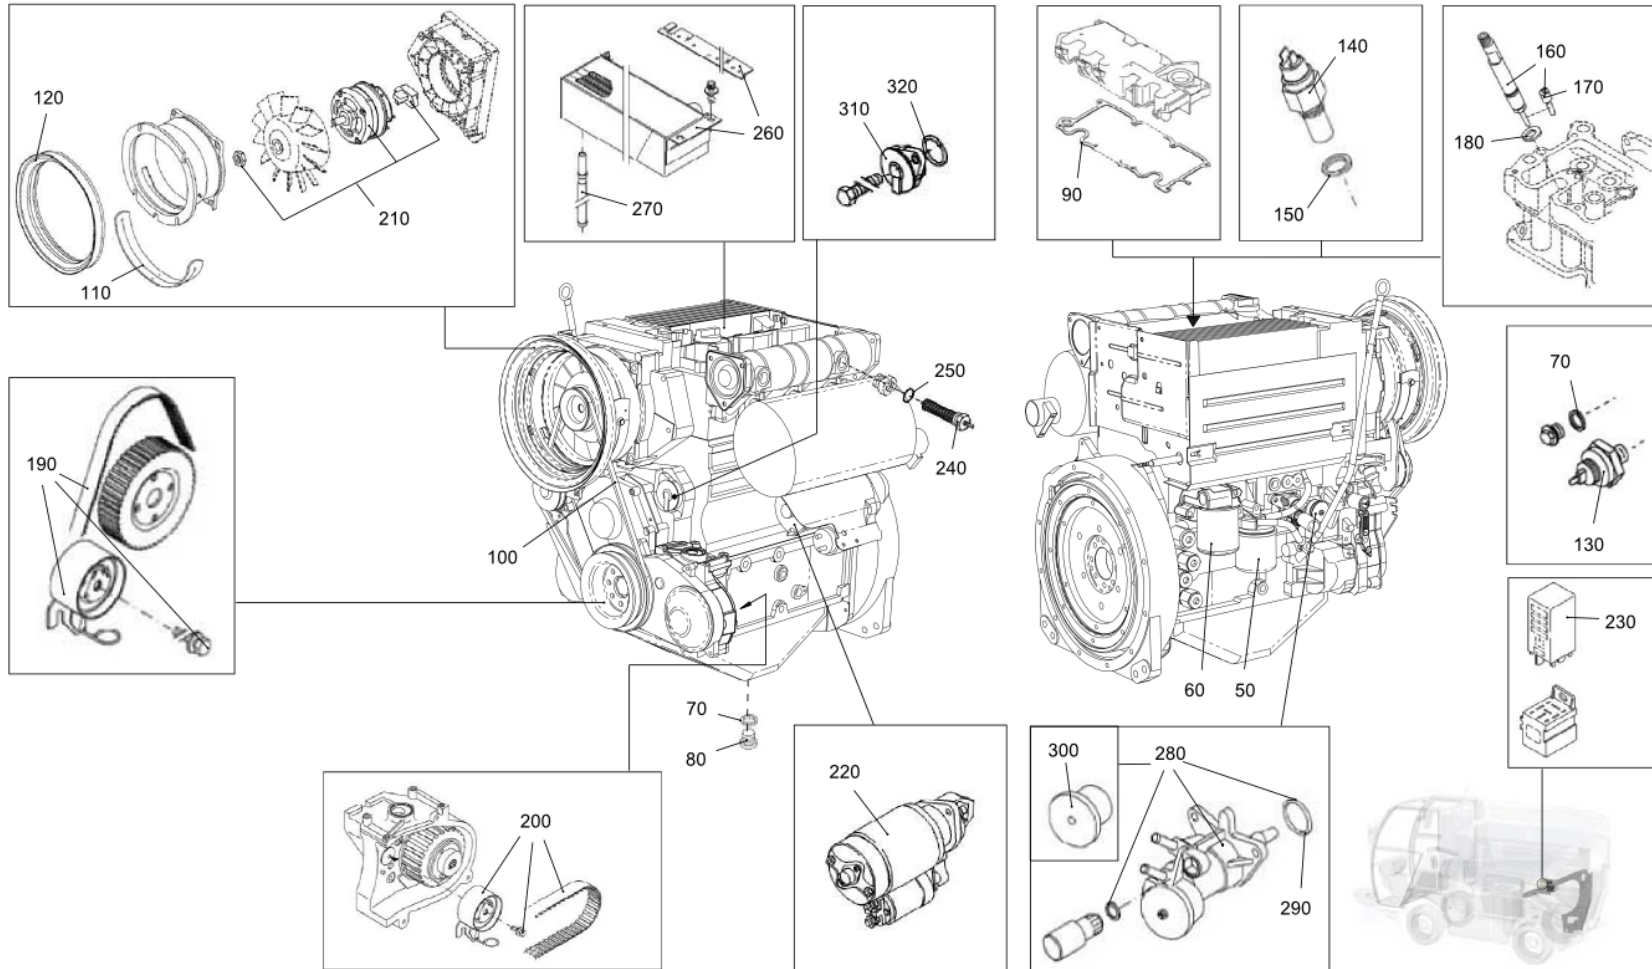

Engine Spares (7000804)

Engine\Engine Spares

All Copyright and rights are the property of Johnston Sweepers Ltd.

Engine Spares (7000804)

Engine\Engine Spares

Item no.	Part no.	Description	QTY	Unit
50	E01174696	Fuel Filter	1	PC
60	E01174416	Oil Filter Cartridge (Engine)	1	PC
70	E01118718	Gasket	2	PC
80	E01137308	Drain screw set	1	PC
90	E04179846	Gasket head cover	1	PC
100	E01179565	V-Belt	1	PC
110	E04270729	Gasket	1	PC
120	E04176380	Seal	1	PC
130	E01182479	Oil switch	1	PC
140	E01182876	Temperature Sensor (Engine)	1	PC
150	E01143531	Gasket Temp Sensor	1	PC
160	E04286251	Injector Nozzle Assembly	3	PC
170	E04281859	Fuel Injection Nozzle Element	3	PC
180	E04286236	Gasket for Injector Nozzle	3	PC
190	E02931480	Repair set toothed belt	1	PC
200	E02931482	Repair set toothed belt	1	PC
210	E01182434	Alternator 14V/60A	1	PC
220	E01183599	Starter 12V 2,3 kW	1	PC
240	E01179016	Glow Plug	1	PC
250	09519114-0	Seal Glowplug	1	PC
260	E04102797	Radiator	1	PC
270	E04179404	line	2	PC
280	E04103338	delivery pump	1	PC
290	E01340435	O-Ring delivery pump	1	PC