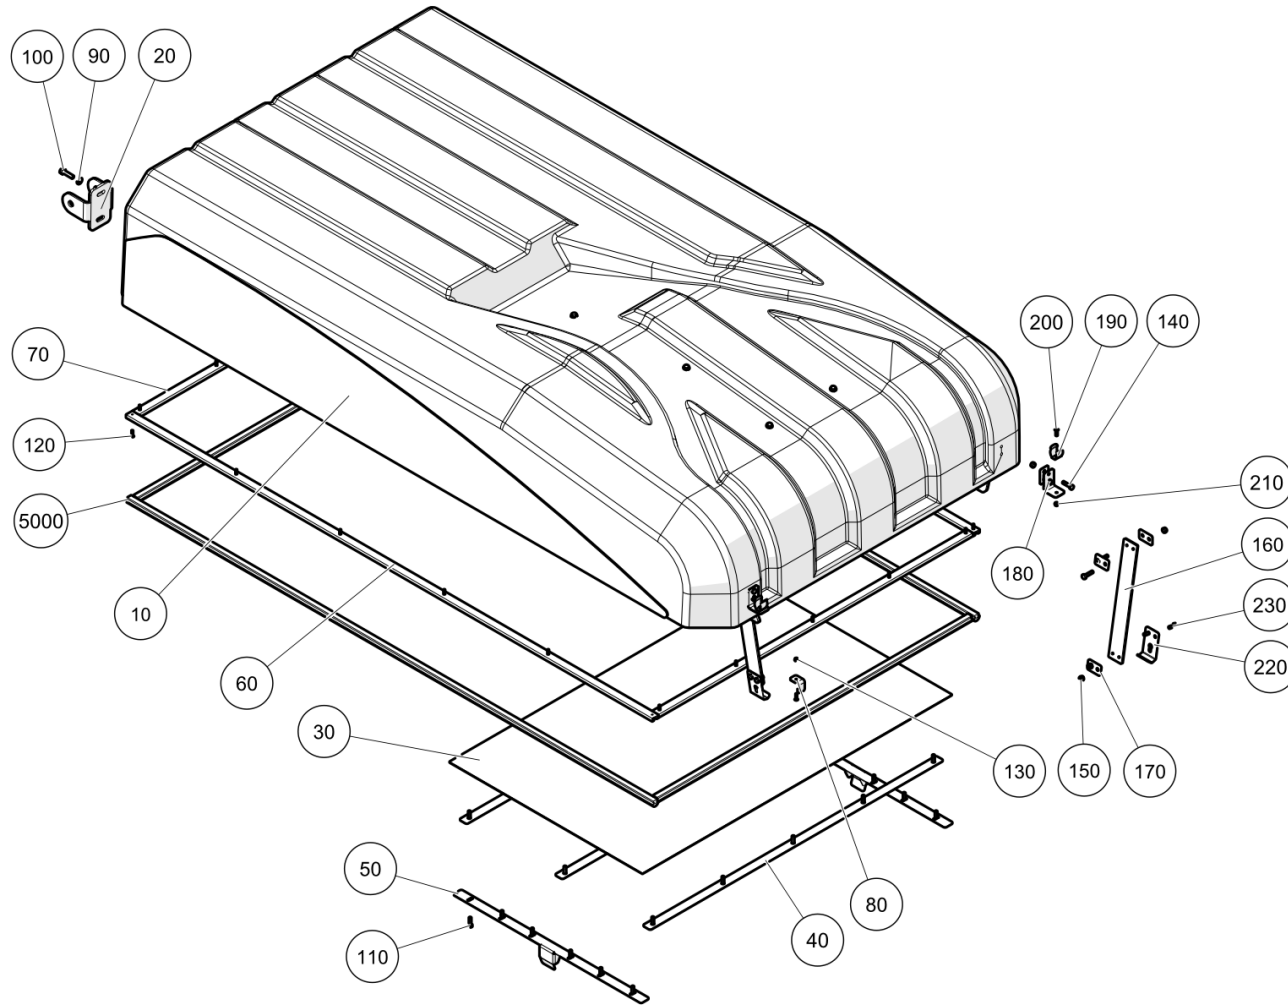

Hopper Hood (7007773)

Hopper\Hopper Hood

All Copyright and rights are the property of Johnston Sweepers Ltd.

Hopper Hood (7007773)

Hopper\Hopper Hood

Item no.	Part no.	Description	QTY	Unit
10	7007772	Hood Assembly JS (Black)	1	PC
20	7001523	Bearing	2	PC
30	7001527	Strainer Rear	1	PC
40	7001785	Cleat Middle	3	PC
50	7001786	Cleat Outside	2	PC
60	7001529	Pick-up Longitudinal	2	PC
70	7001528	Pick-up Transverse	2	PC
80	7003864	Arrester	2	PC
90	93212011-0	Plain Washer M8	4	PC
100	92099377-0	Hex Head Screw - M8Cx30 - A2	4	PC
110	92099301-0	Hex Head Screw - M6Cx20 - A2	29	PC
120	92152016-0	Hexagon Socket CSK Head Screw M4Cx16 A2	22	PC
130	93085602-0	Nyloc Hex Nut - M4c - A2	2	PC
140	92097303-0	Hex Head Screw - M6Cx25 - 8.8	8	PC
150	93085004-0	Nyloc Hex Nut M6C - 8	12	PC
160	7017651	Closing strap hopper cover	2	PC
170	7012603	Clamping plate	8	PC
180	7012682	Bracket	2	PC
190	R414000398197	CLAMP	2	PC
200	92485172-0	Countersunk Bolt M5x16	2	PC
210	93085003-0	Nyloc Hex Nut M5C - 8	2	PC
220	7017652	Pull tab	2	PC
230	92097299-0	Hex Head Screw - M6Cx16 - 8.8	4	PC
5000	09504027-0	Hand guard profile 19X17 EPDM black	5.28	M