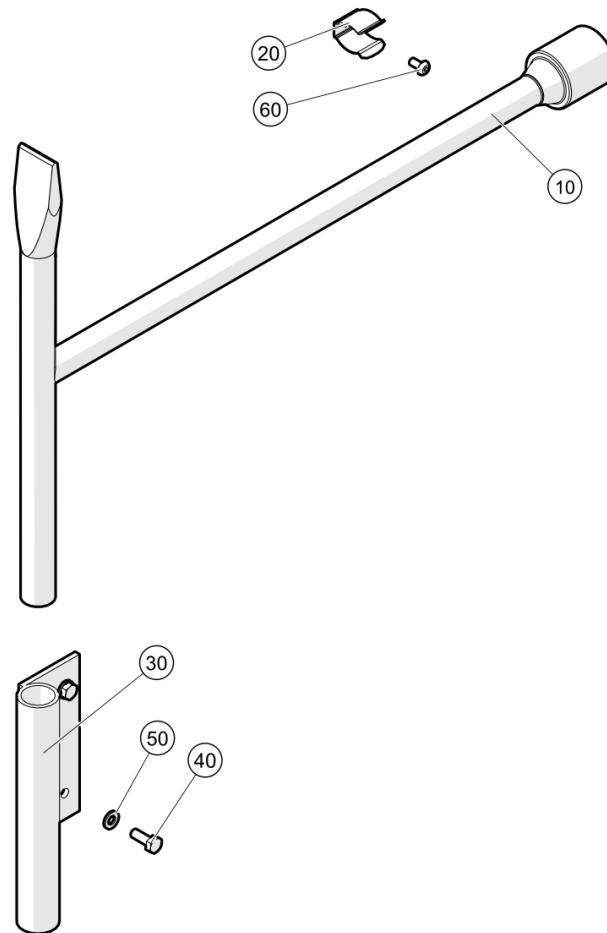

Hydrant Wrench (7008402)
Water System Options\Hydrant Wrench

All Copyright and rights are the property of Johnston Sweepers Ltd.

Hydrant Wrench (7008402)
Water System Options\Hydrant Wrench

Item no.	Part no.	Description	QTY	Unit
10	09542151-0	HYDRANT KEY SW21	1	PC
20	R414000398197	CLAMP	1	PC
30	15052890-0	Holder	1	PC
40	92097299-0	Hex Head Screw - M6Cx16 - 8.8	2	PC
50	93212009-0	Plain Washer M6	2	PC
60	92330025-0	Hex Skt Button Head Screw M5x10 - 10.9	1	PC