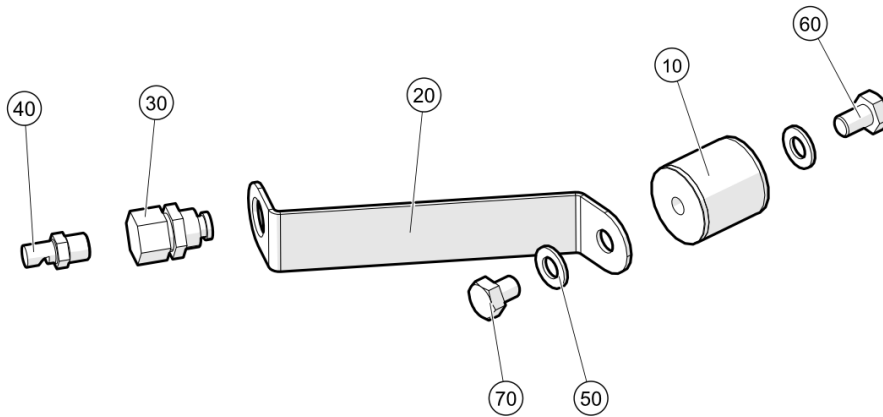

Water Spray Nozzles (7006907)
Water System\Water Spray Nozzles

Water Spray Nozzles (7006907)
Water System\Water Spray Nozzles

Item no.	Part no.	Description	QTY	Unit
10	09579015-0	ROUND BUFFER, 30X30/M8 ST/NR 57SH TYPE C	2	PC
20	7006906	Nozzle Holder	2	PC
30	09593560-0	Bulkhead Adaptor ND6 R1/8" KQ2E06-01	2	PC
40	09531194-0	Nozzle Jet 0-1/8" 00CD3-1.5 MS CFG: 00	2	PC
50	93212011-0	Plain Washer M8	4	PC
60	92097371-0	Hex Head Screw - M8Cx12 - 8.8	2	PC
70	92097370-0	Hex Head Screw - M8Cx10 - 8.8	2	PC