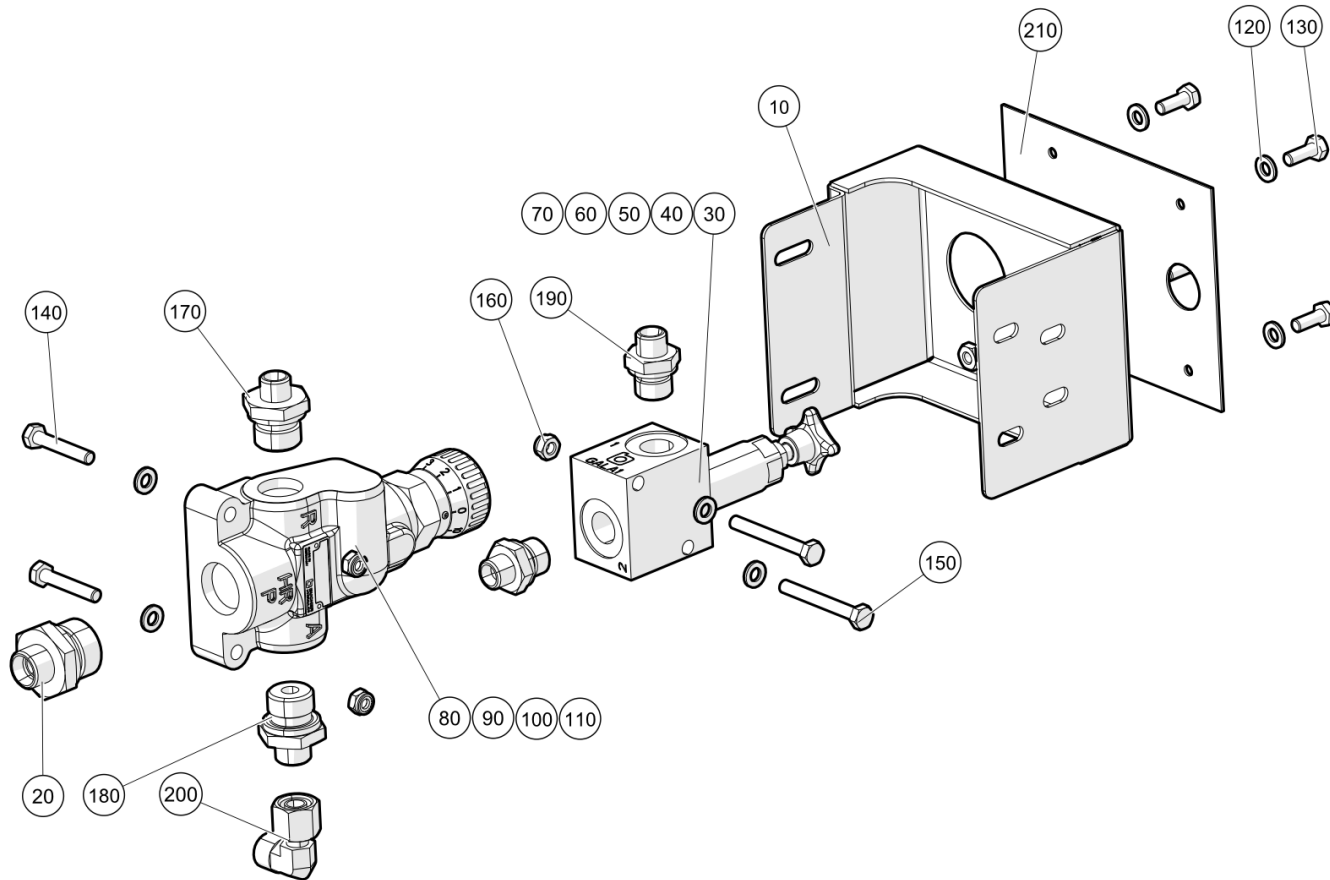

All Copyright and rights are the property of Johnston Sweepers Ltd.

Item no.	Part no.	Description	QTY	Unit
10	7005797	Bracket	1	PC
20	09572939-0	Connection	1	PC
30	7005532	Hydraulic valve	1	PC
80	7005699	Flow control regulator Brush speed	1	PC
120	93212009-0	Plain Washer M6	8	PC
130	92097299-0	Hex Head Screw - M6Cx16 - 8.8	4	PC
140	92097306-0	Hex Head Screw - M6Cx35 - 8.8	2	PC
150	92097309-0	Hex Head Screw - M6Cx50 - 8.8	2	PC
160	93085004-0	Nyloc Hex Nut M6C - 8	4	PC
170	09572953-0	MALE COUPLING, GE08LR1/2A3CX	1	PC
180	09572955-0	MALE COUPLING, GE10LR1/2A3CX	1	PC
190	09572950-0	MALE COUPLING, GE08LR3/8A3CX	2	PC
200	09571001-0	CONNECTION	1	PC
210	7010076	Flat seal	1	PC
40	7010824	Pressure valve	1	PC
50	6202-0371	HEXAGON NUT	1	PC
60	7010828	Handle	1	PC
70	7010829	Gasket set	1	PC
90	7010830	Pressure valve	0	PC
100	09504375-0	O-Ring	0	PC
110	09504307-0	O RING	0	PC