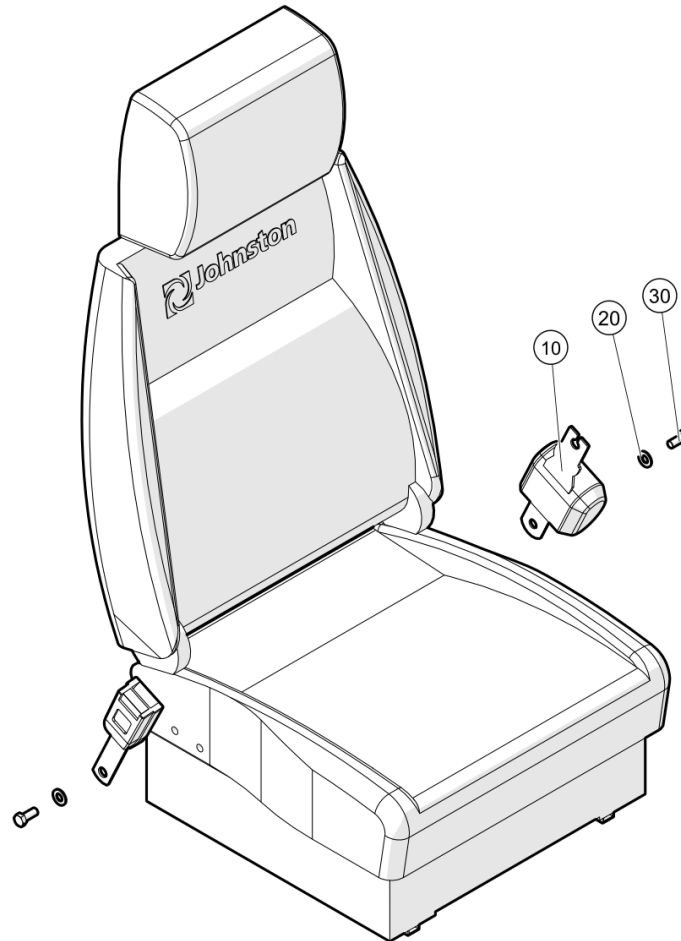

Lap Belt (7008355)
Cab Options\Lap Belt

All Copyright and rights are the property of Johnston Sweepers Ltd.

Lap Belt (7008355)
Cab Options\Lap Belt

Item no.	Part no.	Description	QTY	Unit
10	669-15	Seat Belt-Lap Type,Retractable	1	PC
20	93212012-0	Plain Washer M10	2	PC
30	92081095-0	SCREW	2	PC