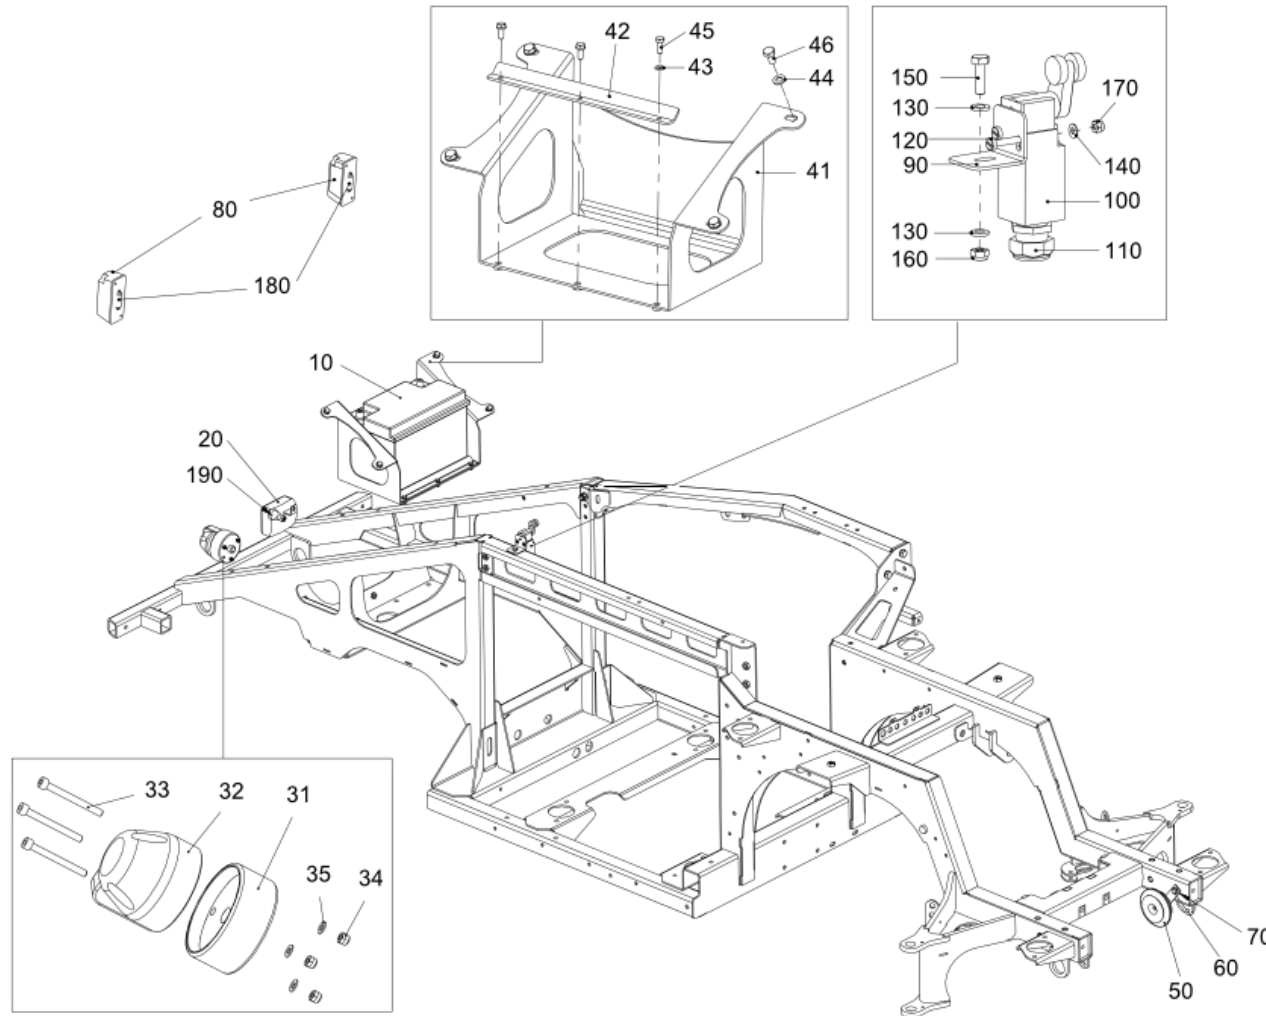

Primary Electrical Installation (7005610)
Electrical System\Primary Electrical Installation

All Copyright and rights are the property of Johnston Sweepers Ltd.

Primary Electrical Installation (7005610)
Electrical System\Primary Electrical Installation

Item no.	Part no.	Description	QTY	Unit
80	15052544-0	Licence Plate Light	2	PC
90	7008601	Angle bracket	1	PC
100	09304023-0	POSITION SWITCH TYPE FR 530 M.ROLLENH.	1	PC
110	09314562-0	CABLE GLAND, M20X1.5 PA GRAY	1	PC

All Copyright and rights are the property of Johnston Sweepers Ltd.