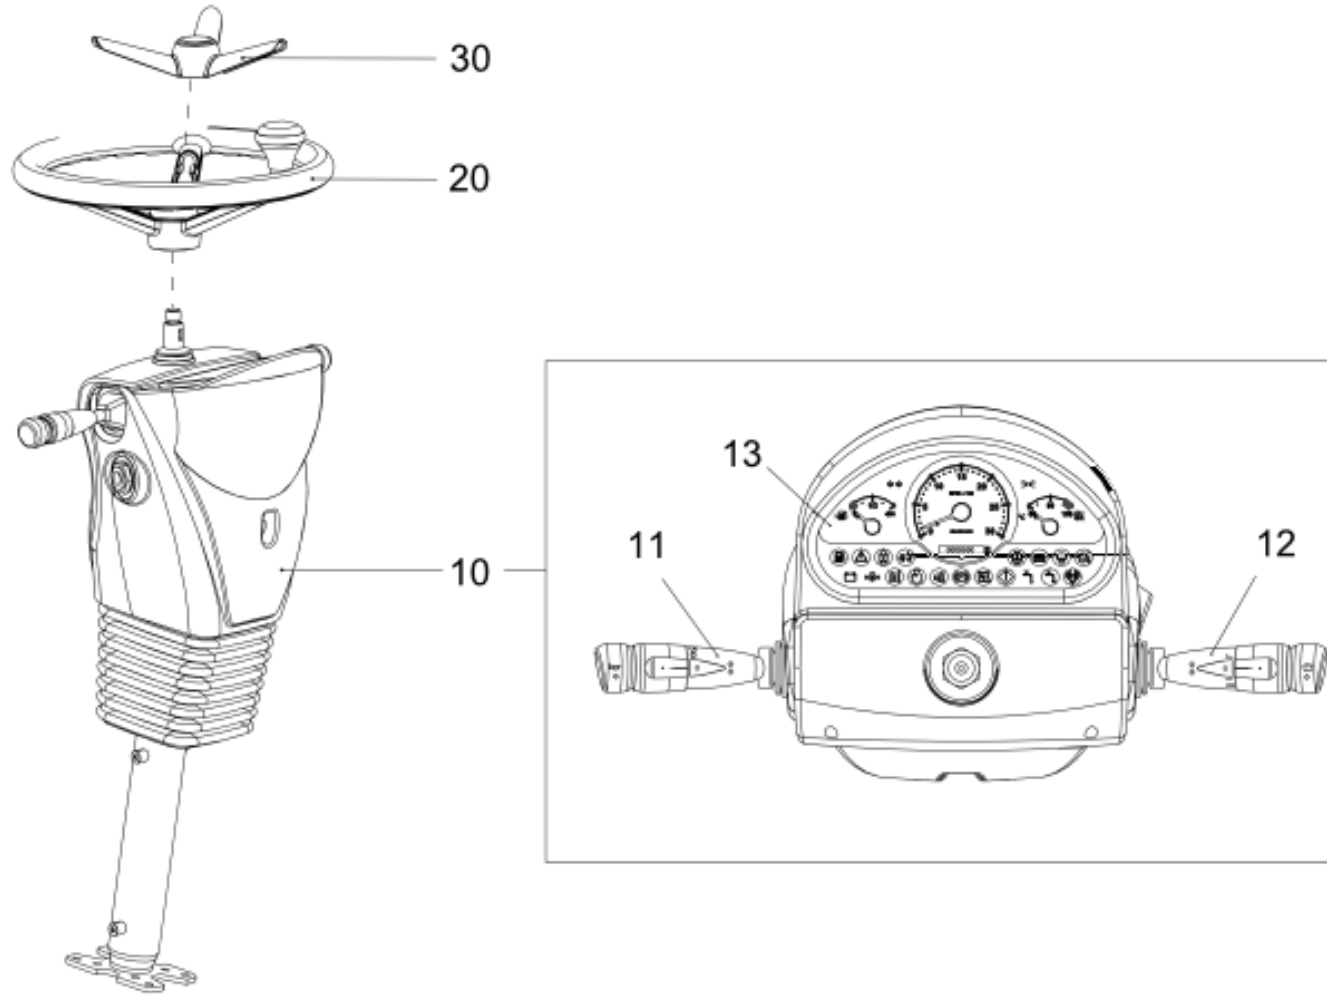

Steering Column Console (7007367)

Cab\Steering Column Console

Steering Column Console (7007367)

Cab\Steering Column Console

Item no.	Part no.	Description	QTY	Unit
10	7004712	Steering column	1	PC
11	7010955	Indicator Stalk	1	PC
12	7010956	Brush Control Stalk	1	PC
13	7010957	Display	1	PC
20	15059311-0	Steering wheel with knob	1	PC
30	15061132-0	Steering wheel Cover Bucher schörling	1	PC