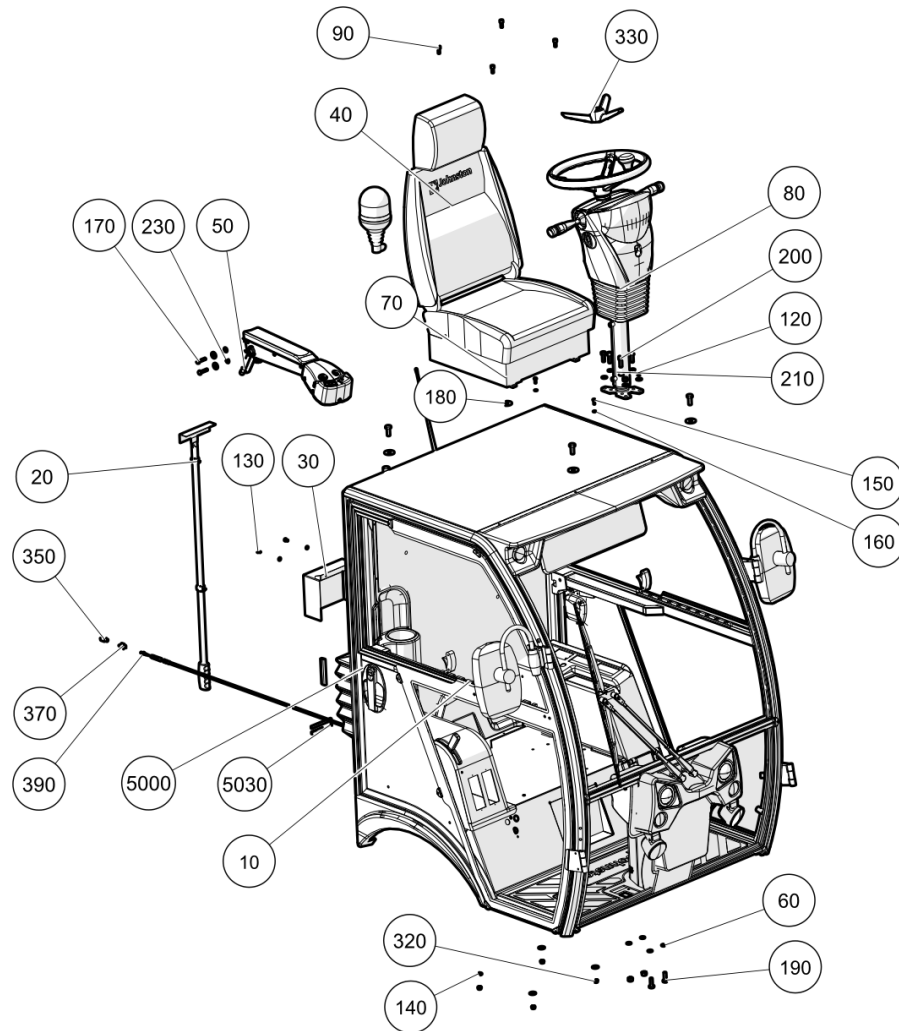

Cab Complete (7007391)

Cab\Cab Complete

Item no.	Part no.	Description	QTY	Unit
10	7005549	Cab JSL CS1 scope of delivery Brieda	1	PC
20	7008366	Scraper pre-assembled	1	PC
30	7007295	Lid -Electric	1	PC
40	7005874	Seat KAB 711 Johnston	1	PC
50	7005833	Console -Control system	1	PC
60	93699711-0	Spring Washer - Plated M10	8	PC
70	92097450-0	Hex Head Screw - M12Cx30 - 8.8	4	PC
80	7007367	Steering column pre-assembled	1	PC
90	92137118-0	Hex Socket Cap Screw - M8Cx20 - 12.9	4	PC
120	93085006-0	Nyloc Hex Thin Nut M10C - 8	4	PC
130	92097297-0	Hex Head Screw - M6Cx10 - 8.8	2	PC
140	93300509-0	Plain Large Washer M8	6	PC
150	92097299-0	Hex Head Screw - M6Cx16 - 8.8	2	PC
160	93212009-0	Plain Washer M6	4	PC
170	92097379-0	Hex Head Screw - M8Cx35 - 8.8	2	PC
180	93300511-0	Plain Large Washer M12	4	PC
190	92097414-0	Hex Head Screw - M10Cx30 - 8.8	4	PC
200	92137158-0	Hex Socket Cap Screw - M10Cx30 - 12.9	4	PC
210	93212012-0	Plain Washer M10	4	PC
230	93351012-0	Washer - External, Shakeproof M10	2	PC
320	93085005-0	Nyloc Hex Thin Nut M8C - 8	4	PC
330	7005675	Steering wheel Special Cover Johnston	1	PC
350	09533007-0	Clevis Joint - M6 RH x12	1	PC
370	09533039-0	Clevis Retention Clip - 6X12	1	PC