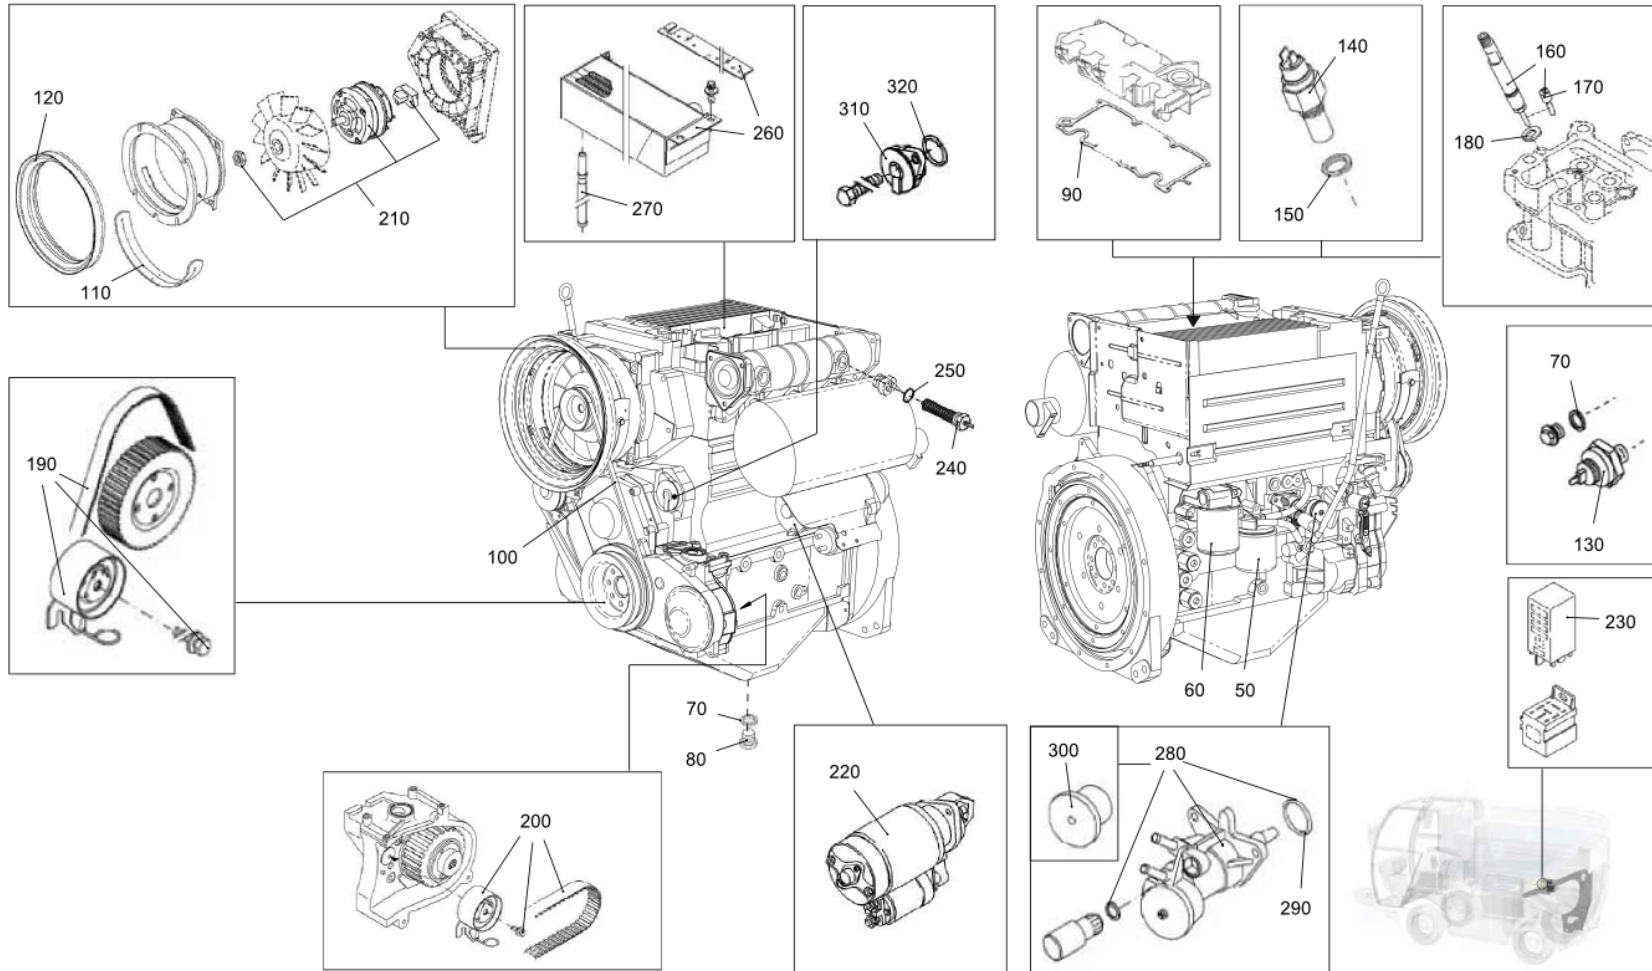

Engine Spares (7000804)

Engine\Engine Spares

Item no.	Part no.	Description	QTY	Unit
50	E01174696	Fuel Filter	1	PC
60	E01174416	Oil Filter Cartridge (Engine)	1	PC
70	E01118718	Gasket	2	PC
80	E01137308	Drain screw set	1	PC
90	E04179846	Gasket head cover	1	PC
100	E01179565	V-Belt	1	PC
110	E04270729	Gasket	1	PC
120	E04176380	Seal	1	PC
130	E01182479	Oil switch	1	PC
140	E01182876	Temperature Sensor (Engine)	1	PC
150	E01143531	Gasket Temp Sensor	1	PC
160	E04286251	Injector Nozzle Assembly	3	PC
170	E04281859	Fuel Injection Nozzle Element	3	PC
180	E04286236	Gasket for Injector Nozzle	3	PC
190	E02931480	Repair set toothed belt	1	PC
200	E02931482	Repair set toothed belt	1	PC
210	E01182434	Alternator 14V/60A	1	PC
220	E01183599	Starter 12V 2,3 kW	1	PC
240	E01179016	Glow Plug	1	PC
250	09519114-0	Seal Glowplug	1	PC
260	E04102797	Radiator	1	PC
270	E04179404	line	2	PC
280	E04103338	delivery pump	1	PC
290	E01340435	O-Ring delivery pump	1	PC

Engine Spares (7000804)

Engine\Engine Spares

All Copyright and rights are the property of Johnston Sweepers Ltd.