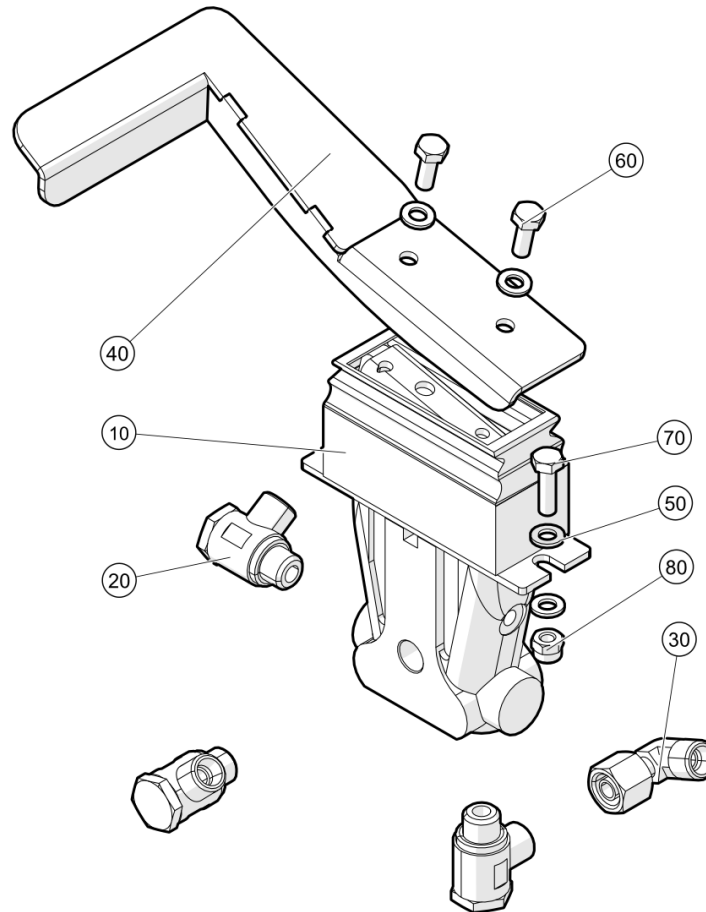

Foot Pedal (7007308)

Hydraulics\Foot Pedal

All Copyright and rights are the property of Johnston Sweepers Ltd.

Foot Pedal (7007308)

Hydraulics\Foot Pedal

Item no.	Part no.	Description	QTY	Unit
10	7005621	Control unit -Hydraulic 5-25bar	1	PC
20	09570505-0	BANJO UNION, SWVE08LRA3C	3	PC
30	09571013-0	ELBOW CONNECTION PIECE, EVW08LCF	1	PC
40	7005727	Pedal	1	PC
50	93212009-0	Plain Washer M6	6	PC
60	92097299-0	Hex Head Screw - M6Cx16 - 8.8	2	PC
70	92097301-0	Hex Head Screw - M6Cx20 - 8.8	2	PC
80	93085004-0	Nyloc Hex Nut M6C - 8	2	PC