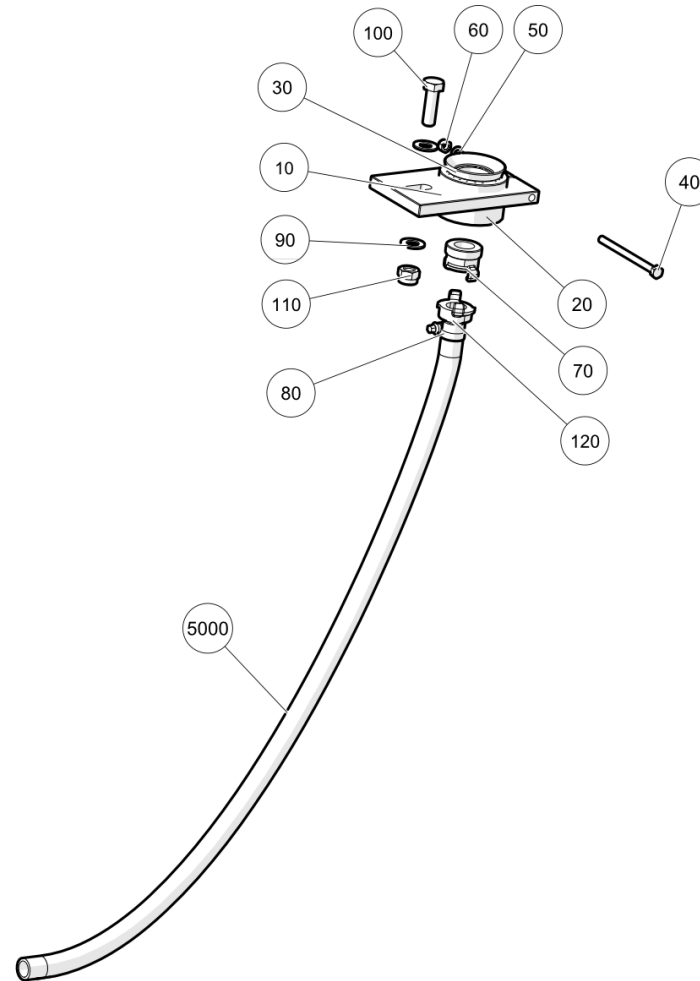

Water Recirculation (7007215)
Water System\Water Recirculation

Item no.	Part no.	Description	QTY	Unit
10	15052144-1	Support plate	1	PC
20	15052145-0	Seal holder	1	PC
30	15052086-0	Collar	1	PC
40	92067396-0	Hex Head Bolt - M8Cx110 - 8.8	1	PC
50	93212011-0	Plain Washer M8	1	PC
60	93085005-0	Nyloc Hex Thin Nut M8C - 8	1	PC
70	09518310-0	QUICK COUPLING, AG 1 1/4" GEKA MS	1	PC
80	09531052-0	Hose Clip - Worm Drive (22-32)	1	PC
90	93212015-0	Plain Washer M14	2	PC
100	92097489-0	Hex Head Screw - M14Cx45 - 8.8	1	PC
110	93085008-0	Nyloc Hex Nut M14C - 8	1	PC
120	09518304-0	QUICK COUPLING, ID19 GEKA MS	1	PC
5000	09546626-0	Cool Hose TOPSIL LW19	2	M

All Copyright and rights are the property of Johnston Sweepers Ltd.