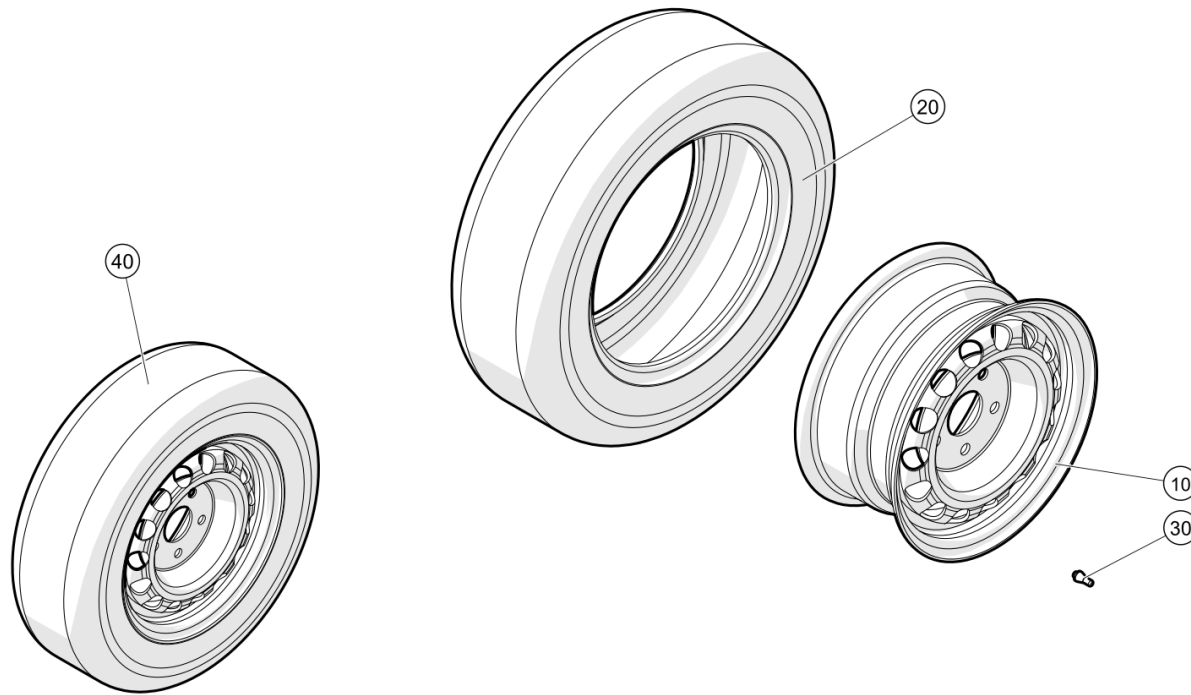

Wheels (7001016, 7008391)

Chassis\Wheels

Item no.	Part no.	Description	QTY	Unit
10	7001014	Wheel Rim	1	PC
20	7001015	Tyre 165/70 R13C 88/86R	1	PC
30	09504771-1	Air Connection Valve TR413 14BAR	1	PC
40	7001016	Wheel -complete 165/70 R13C 88/86R	1	PC
40	7008391	Snow tyre -complete 165/70 R13C	1	PC
20	7008390	Snow tyre 165/70 R13C 88/86R	1	PC