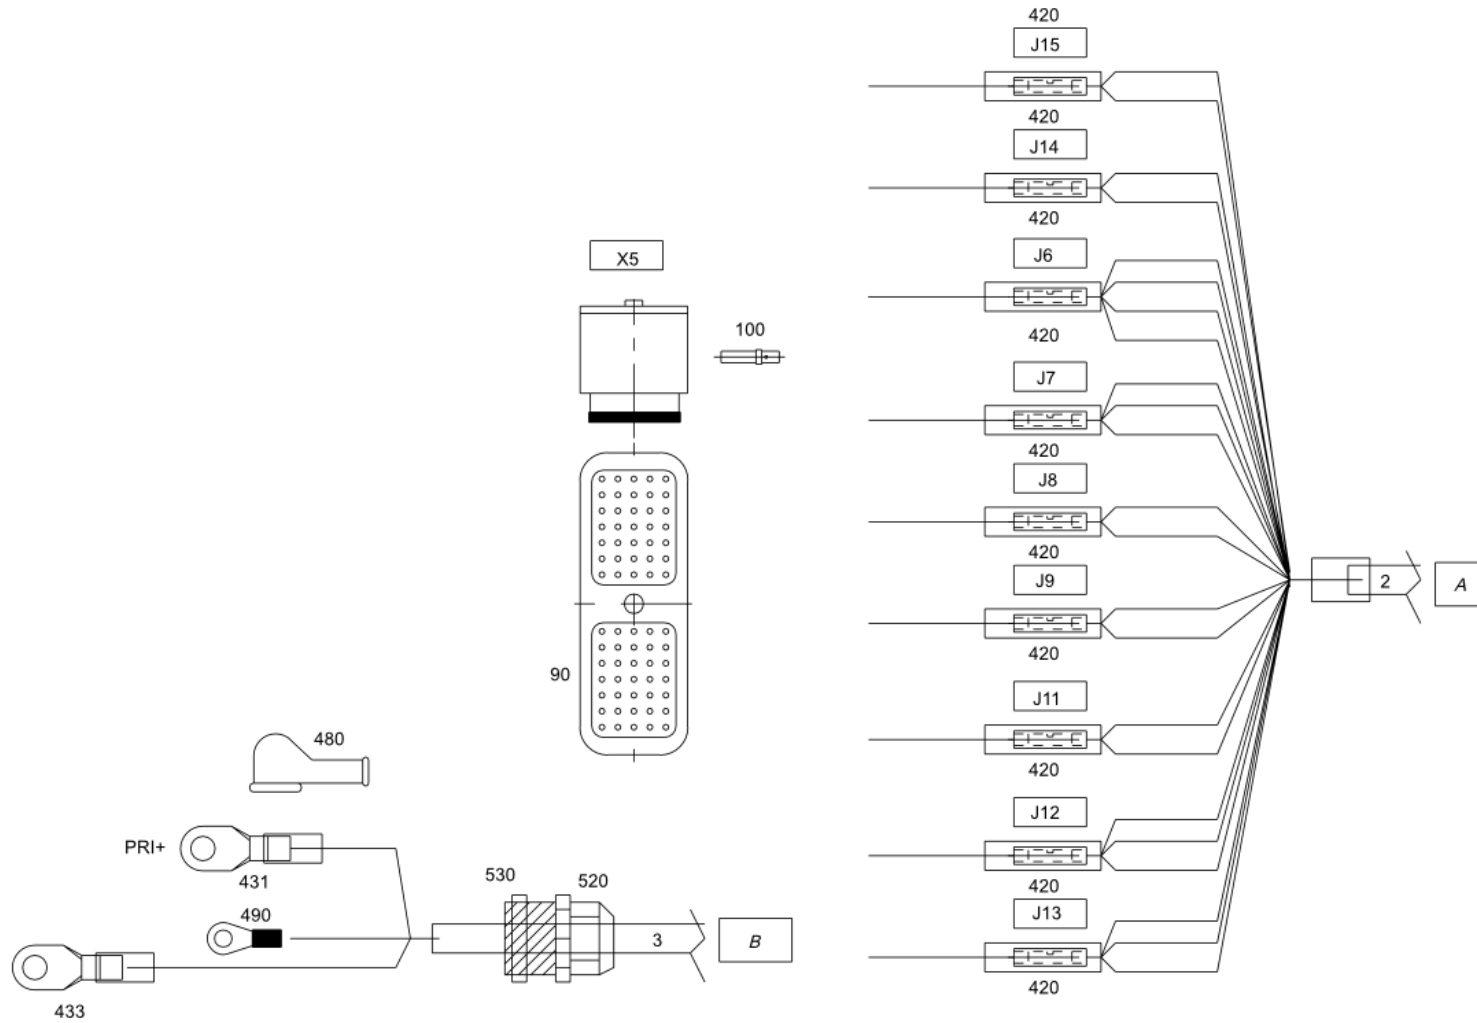

Chassis 1 Cable Harness (7004582)
Electrical System\Chassis 1 Cable Harness

All Copyright and rights are the property of Johnston Sweepers Ltd.

Chassis 1 Cable Harness (7004582)
Electrical System\Chassis 1 Cable Harness

Item no.	Part no.	Description	QTY	Unit
90	09313190-0	CONNECTOR HOUSING, 70-PIN DRC 16-70 SA	1	PC
100	09313133-0	Contact, 1.0-2.0MM2 BAND	10	PC
420	09315410-0	SERIAL CONNECTOR 2.5-6MM2	10	PC
431	09315094-0	CABLE LUG, TUBE TYPE 16X6 KU-L-S	1	PC
433	09315091-0	CABLE LUG, TUBE TYPE 16X8 KU-L-S	1	PC
480	09301719-0	RUBBER CAP	1	PC
490	09315125-0	Electrical Crimp Terminal 6,0 Blue	1	PC
520	09314563-0	CABLE GLAND, M25X1.5 PA GREY	1	PC
530	09314523-0	LOCK NUT, M25X1.5 SW30 MS VNI	1	PC