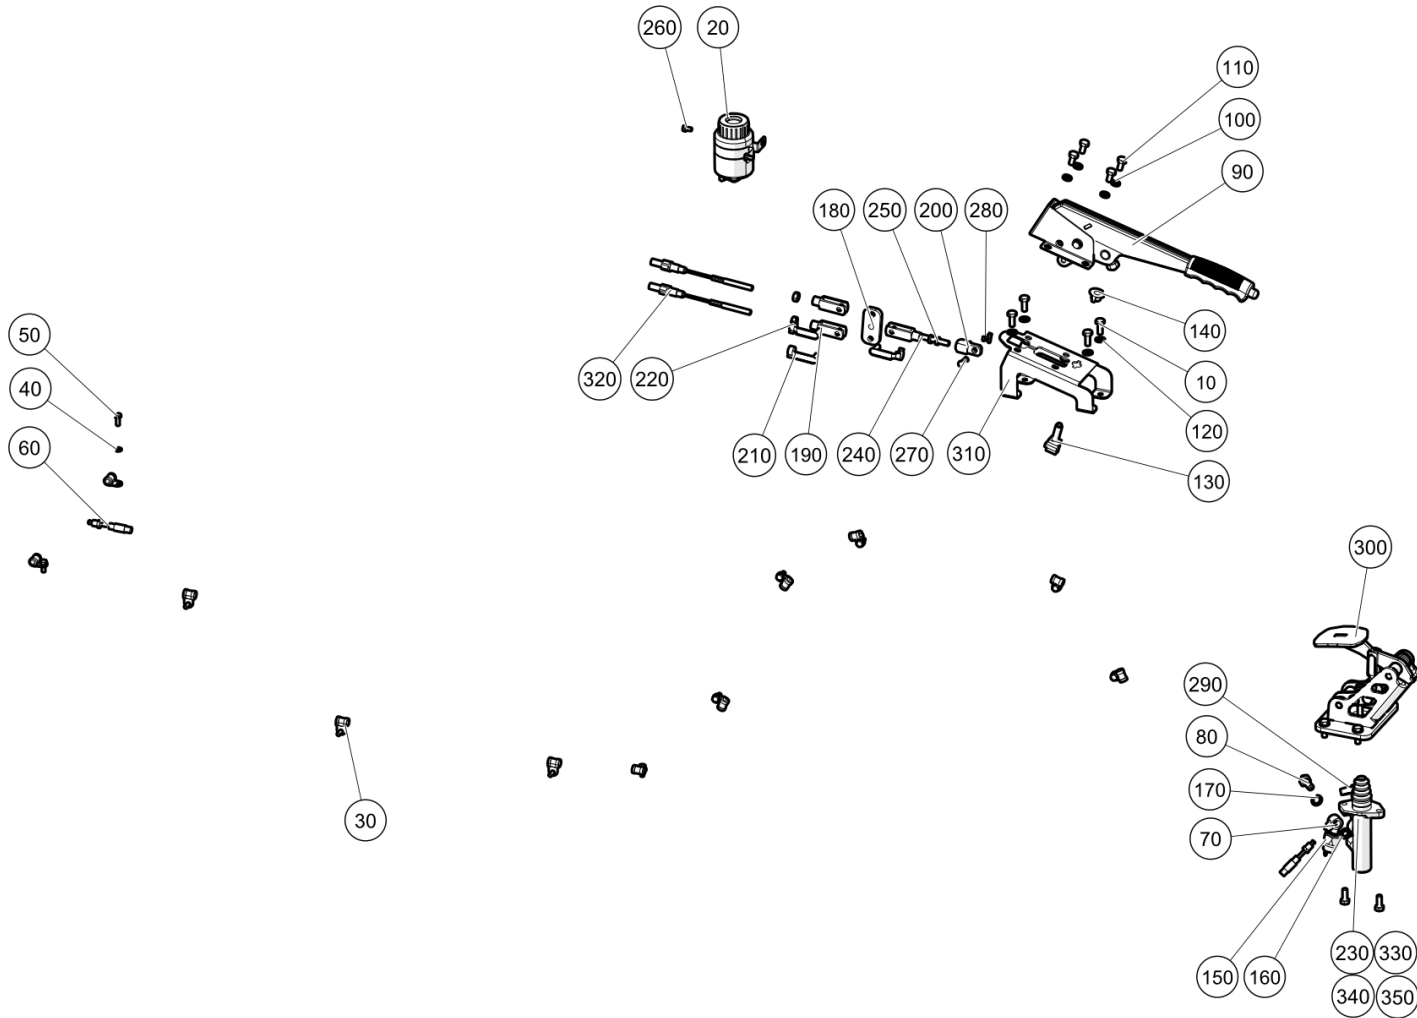

Brake System (7032524)

Chassis\Brake System

All Copyright and rights are the property of Johnston Sweepers Ltd.

Brake System (7032524)

Chassis\Brake System

Item no.	Part no.	Description	QTY	Unit
250	93041010-0	Hexagon Nut - M8c Lock	2	PC
260	92097297-0	Hex Head Screw - M6Cx10 - 8.8	2	PC
270	09503509-0	Pin - Clevis, Dia 8	1	PC
280	289-25	Slim Safety Fastener SLM 8	1	PC
290	09531038-0	COLLAR	2	PC
300	7010696	Brake pedal pre-assembled	1	PC
310	7005944	Handbrake Holder	1	PC
320	7001219	Brake cable handbrake	2	PC
330	7011030	Rubber boot	1	PC
340	7011032	Nipple	1	PC
350	7011031	Seal kit	1	PC