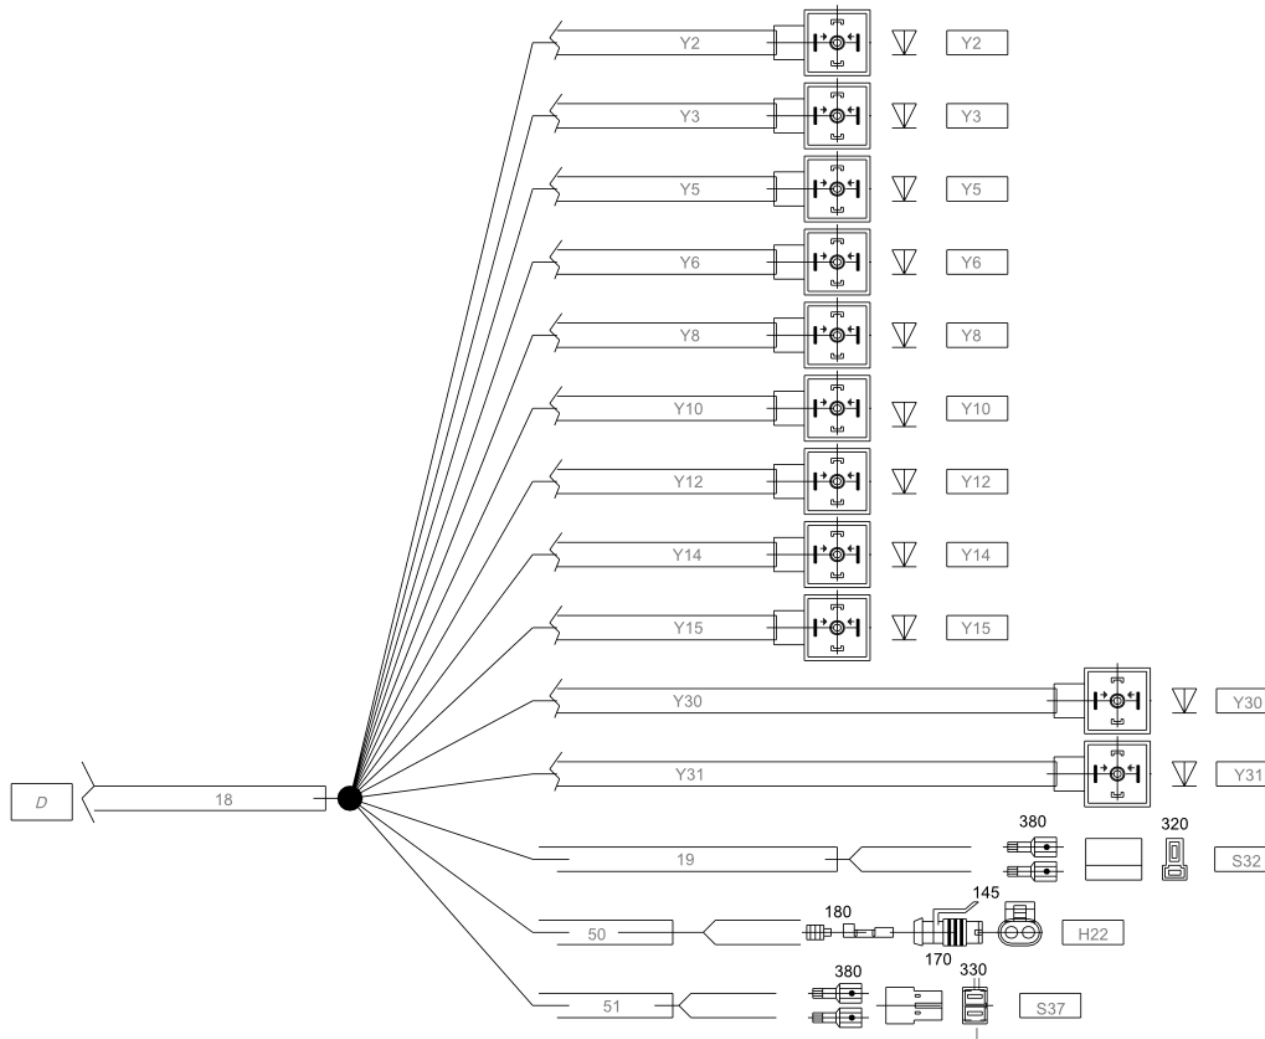

Chassis 3 Cable Harness (7004582)
Electrical System\Chassis 3 Cable Harness

All Copyright and rights are the property of Johnston Sweepers Ltd.

Chassis 3 Cable Harness (7004582)
Electrical System\Chassis 3 Cable Harness

Item no.	Part no.	Description	QTY	Unit
145	09315007-0	CONNECTOR HOUSING, 2-PIN AMP-SUPERSEAL	1	PC
170	09315004-0	Contact, 1.0-1.5SUPERSEAL BAND	1	PC
180	09315005-0	WIRE SEAL, YELLOW 1.8-2.4MM	1	PC
320	09301340-0	CONNECTOR SHELL, 2 PINS	1	PC
330	09301352-0	CONNECTING PIECE	1	PC
380	09315030-0	CONNECTING PIECE	1	PC