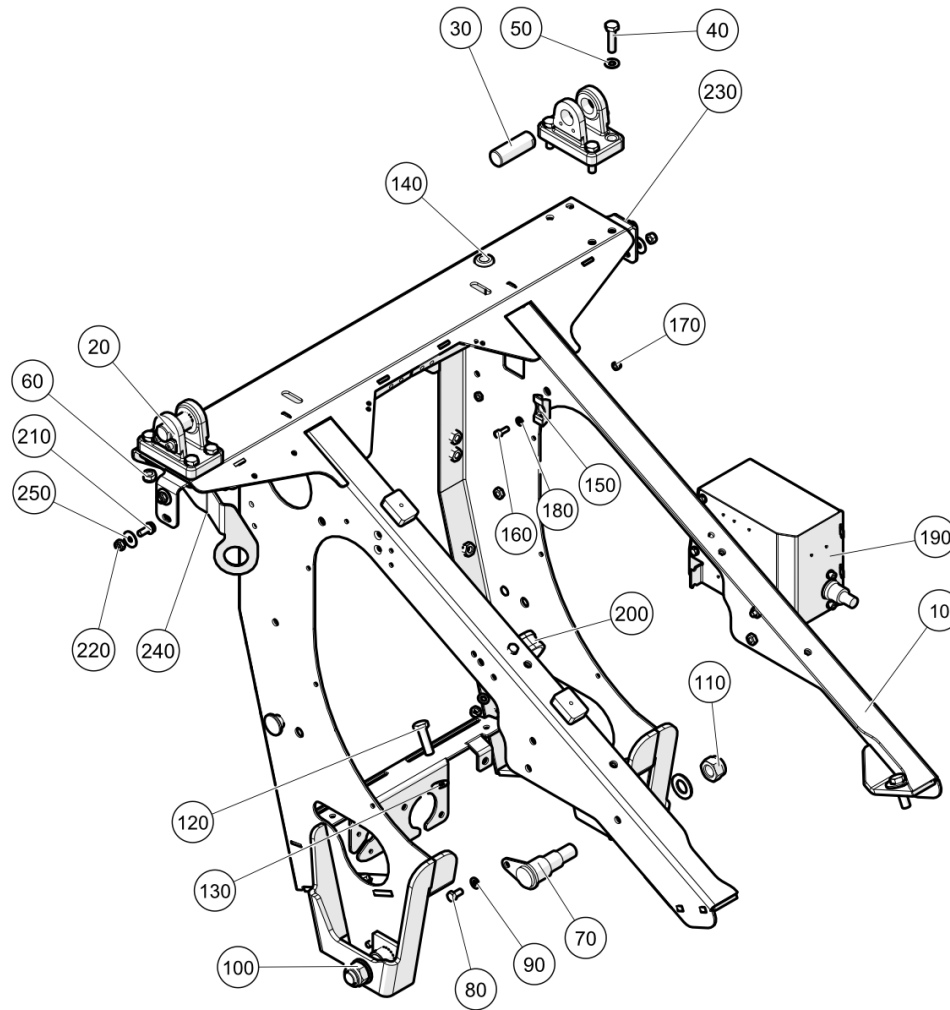

All Copyright and rights are the property of Johnston Sweepers Ltd.

Hopper Trestle (7001048)

Chassis\Hopper Trestle

Item no.	Part no.	Description	QTY	Unit
10	7001042	Welded parts	1	PC
20	7000999	Hydraulic parts	2	PC
30	7001010	Hydraulic parts	2	PC
40	92067420-0	Hex Head Bolt - M10Cx40 - 8.8	8	PC
50	93212012-0	Plain Washer M10	16	PC
60	93085006-0	Nyloc Hex Thin Nut M10C - 8	8	PC
70	7004180	Bearing pin to hopper trestle	2	PC
80	92097372-0	Hex Head Screw - M8Cx16 - 8.8	2	PC
90	93212011-0	Plain Washer M8	7	PC
100	93212018-0	Plain Washer M20	2	PC
110	93085036-0	Nyloc Hex Thin Nut M20F - 8	2	PC
120	92097452-0	Hex Head Screw - M12Cx40 - 8.8	6	PC
130	93212013-0	Plain Washer M12	4	PC
140	09301696-0	CABLE SLEEVE, 14X20/4 DA CR SW	1	PC
150	09337918-0	Fastener for cable tie Type TC5357	1	PC
160	92137079-0	Hex Socket Cap Screw - M6Cx16 - 12.9	1	PC
170	93085004-0	Nyloc Hex Nut M6C - 8	1	PC
180	93212009-0	Plain Washer M6	1	PC
190	7009120	Electrical installation Assembly	1	PC
200	09549152-0	COLLAR	1	PC
210	92097374-0	Hex Head Screw - M8Cx20 - 8.8	5	PC
220	93085005-0	Nyloc Hex Thin Nut M8C - 8	5	PC
230	7017142	Bracket edge cover rear LH side	1	PC
240	7017143	Bracket edge cover rear RH side	1	PC