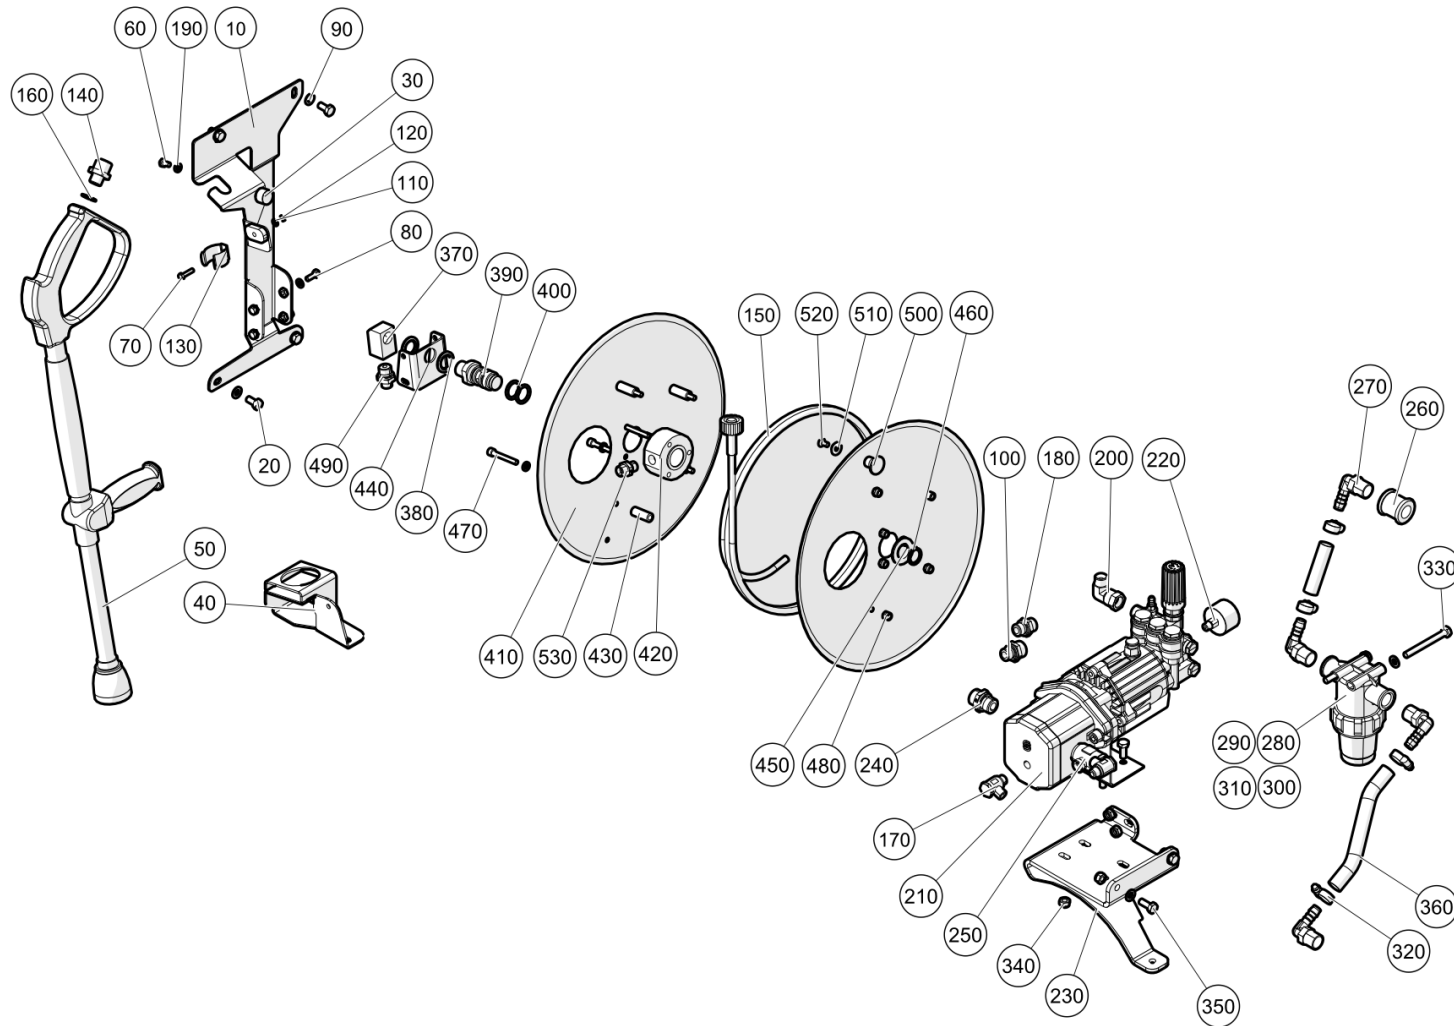

Supawash (7007813, 7003213, 7007636)

Water System Options\Supawash

Item no.	Part no.	Description	QTY	Unit
10	7007802	Console -Water system welded	1	PC
20	92097372-0	Hex Head Screw - M8Cx16 - 8.8	4	PC
30	09579013-0	ROUND BUFFER	1	PC
40	7007800	Support Bottom	1	PC
50	7007618	High Pressure Lance	1	PC
60	92097297-0	Hex Head Screw - M6Cx10 - 8.8	1	PC
70	92097265-0	Hex Head Screw - M5Cx20 - 8.8	1	PC
80	92097299-0	Hex Head Screw - M6Cx16 - 8.8	4	PC
90	93212011-0	Plain Washer M8	8	PC
100	09572964-0	MALE COUPLING, GE15LR3/8A3CX	1	PC
110	93210109-0	Plain Washer M5	1	PC
120	93085003-0	Nyloc Hex Nut M5C - 8	1	PC
130	09530442-0	Cable Clips 26-30mm CRF038	1	PC
140	09518351-0	MALE COUPLING G 3/8" AG MS	1	PC
150	7007822	Hose -Water system (Option)	1	PC
160	09519109-0	GASKET	1	PC
170	09570505-0	BANJO UNION, SWVE08LRA3C	2	PC
180	09572956-0	MALE COUPLING, GE12LRCFX	1	PC
190	93212009-0	Plain Washer M6	12	PC
200	09517281-0	09517281-0	1	PC
210	7003212	High-pressure water pump HYD XJS 11.14	1	PC
220	7003211	Pressure gauge	1	PC
230	7003431	Prop HP-P	1	PC
240	09572963-0	MALE COUPLING, GE15LRCFX	1	PC