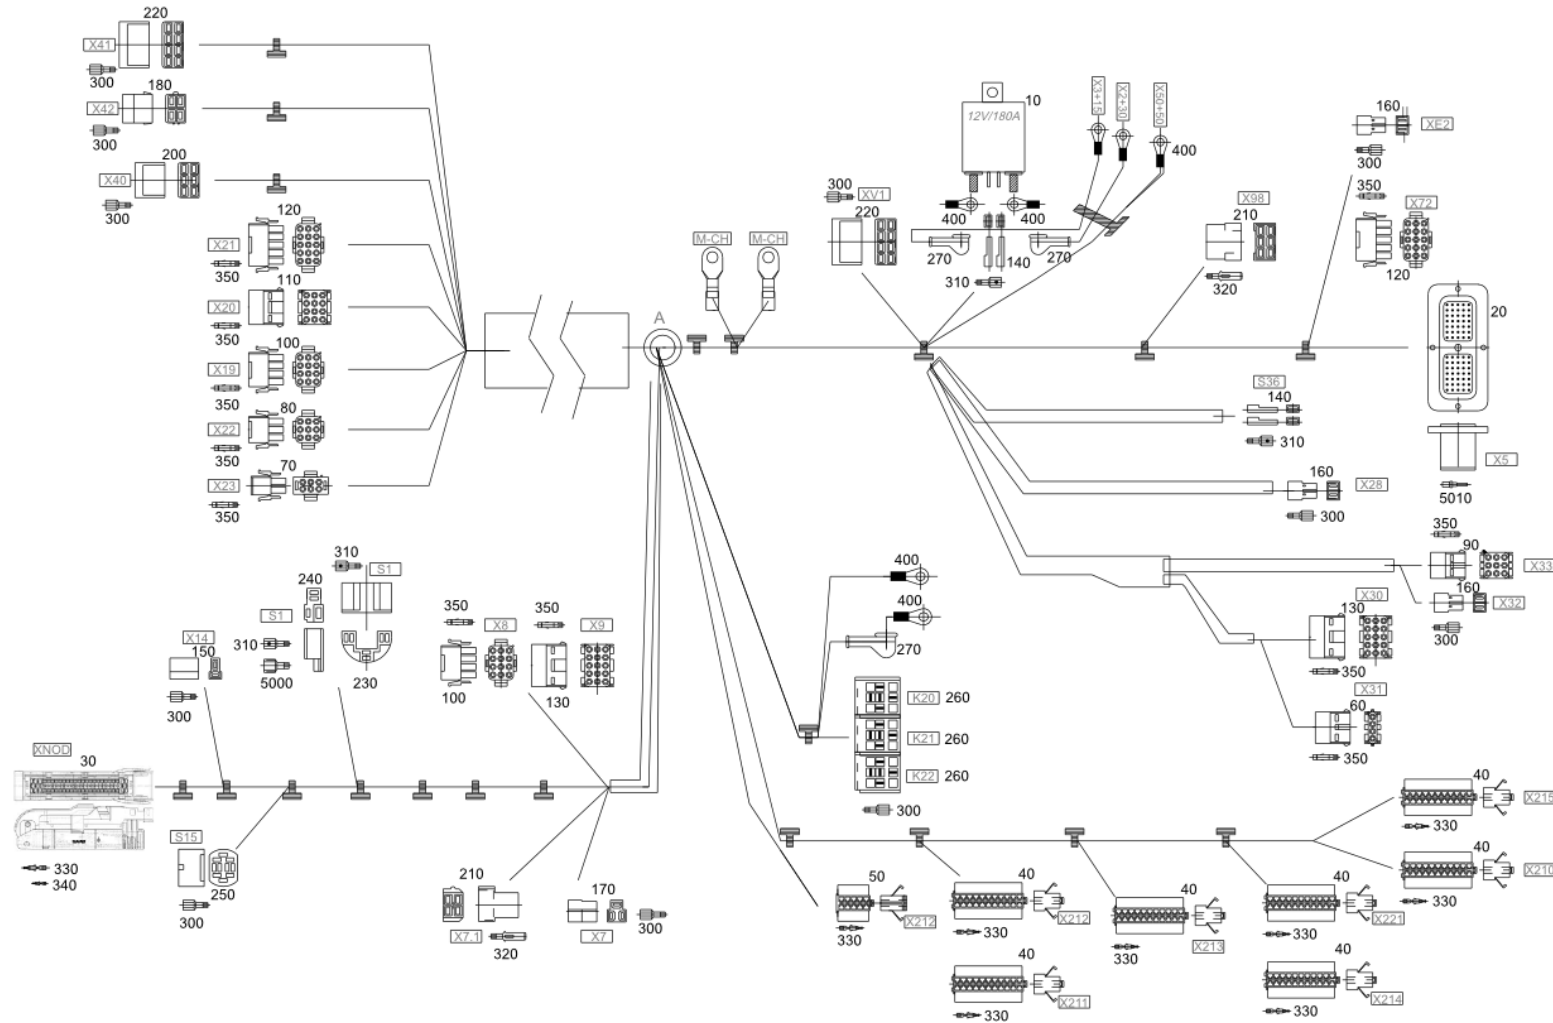

Cab 1 Cable Harness (7010558)
Electrical System\Cab 1 Cable Harness

All Copyright and rights are the property of Johnston Sweepers Ltd.

Cab 1 Cable Harness (7010558)
Electrical System\Cab 1 Cable Harness

Item no.	Part no.	Description	QTY	Unit
10	09306090-0	HEAVY DUTY RELAY, 12V/180A	1	PC
20	09313193-0	CONNECTOR HOUSING, 70-PIN DRC 12-70 PA	1	PC
30	09302357-0	70 POS. MIXED REC. HOUSING	1	PC
40	09315801-0	CONNECTOR SHELL, 35 PINS	7	PC
50	09315837-0	CONNECTOR SHELL, 10 PINS	1	PC
60	09301643-0	CONNECTING PIECE	1	PC
70	09301337-0	HOUSING	1	PC
80	09301348-0	PLUG BOX, 9-PIN PA RED	1	PC
90	09301606-0	CONNECTING PIECE	1	PC
100	09301342-0	PLUG BOX, 12-PIN PA RED	2	PC
110	09301605-0	HOUSING	1	PC
120	09301364-0	HOUSING	2	PC
130	09301607-0	HOUSING	2	PC
140	09301967-0	INSULATING SLEEVE, 1-PIN PA6.6 TYPE G	2	PC
150	09301340-0	CONNECTOR SHELL, 2 PINS	1	PC
160	09301352-0	CONNECTING PIECE	3	PC
170	09301362-0	CONNECTOR SHELL	1	PC
180	09301354-0	CONNECTING PIECE	1	PC
200	09301971-0	TERMINAL SOCKET HOUSING	1	PC
210	09301357-0	CONNECTING PIECE	2	PC
220	09301358-0	SPADE CONNECTOR SHELL	2	PC
230	09315181-0	CONNECTOR	1	PC
240	09315182-0	CONNECTOR	1	PC
250	48-314	Socket - Hazard Switch	1	PC

All Copyright and rights are the property of Johnston Sweepers Ltd.