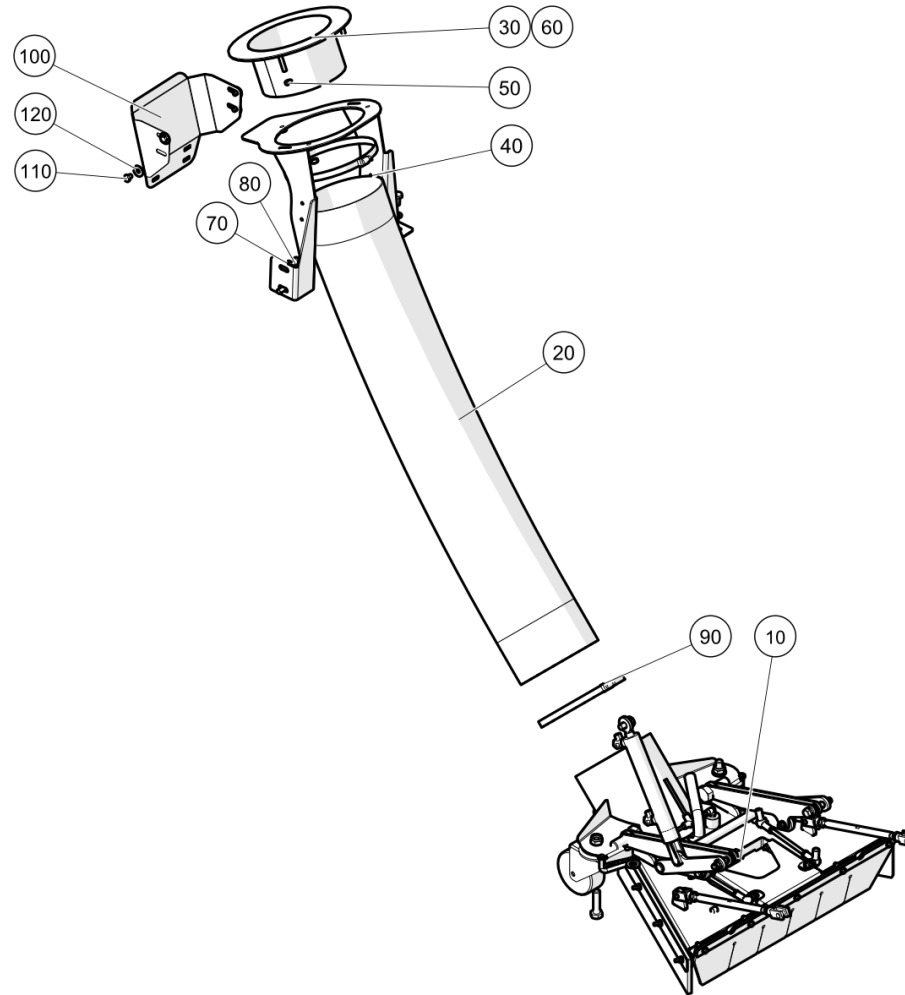

Suction System - Complete (7001935)
Suction System\Suction System - Complete

Suction System - Complete (7001935)
Suction System\Suction System - Complete

Item no.	Part no.	Description	QTY	Unit
10	7001469	Suction nozzle asm	1	PC
20	7001967	Nozzle Suction Hose	1	PC
30	7002179	Support Assembly	1	PC
40	7002178	Support	1	PC
50	93056014-0	Hex Nut M8C-8	6	PC
60	7002159	Gland	1	PC
70	93212012-0	Plain Washer M10	4	PC
80	92097410-0	Hex Head Screw - M10Cx20 - 8.8	4	PC
90	09549344-0	HOSE CLAMP,	2	PC
100	7008925	Heat shield -Suction system	1	PC
110	92097370-0	Hex Head Screw - M8Cx10 - 8.8	4	PC
120	93300509-0	Plain Large Washer M8	4	PC

All Copyright and rights are the property of Johnston Sweepers Ltd.