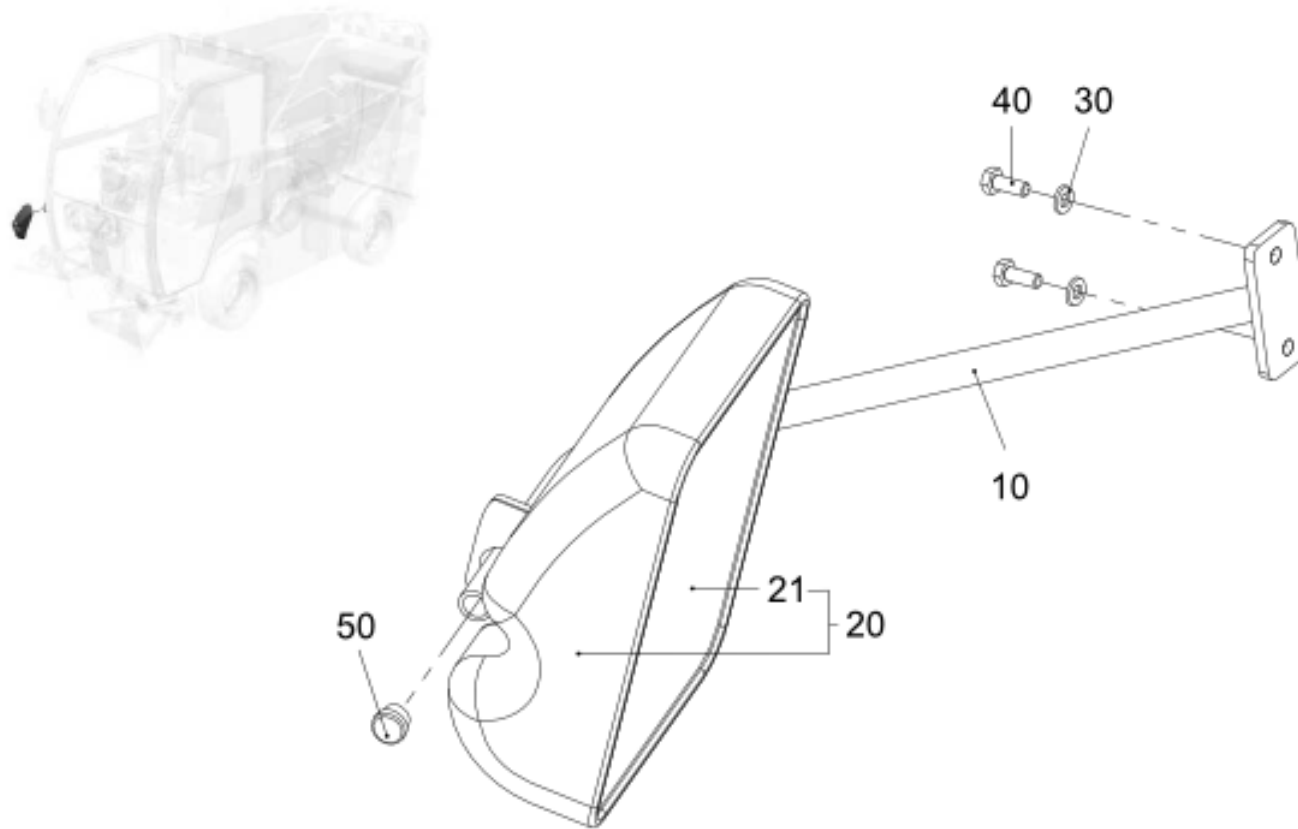

Suction Nozzle Mirror (7008401)
Cab Options\Suction Nozzle Mirror

Suction Nozzle Mirror (7008401)
Cab Options\Suction Nozzle Mirror

Item no.	Part no.	Description	QTY	Unit
10	7011204	Holder nozzle-mirror	1	PC
20	09532091-0	REAR VIEW MIRROR, WIDE-ANGLE	1	PC
21	17951096-0	Mirror Glass	1	PC
30	93212009-0	Plain Washer M6	2	PC
40	92097299-0	Hex Head Screw - M6Cx16 - 8.8	2	PC
50	09504004-0	Plug	1	PC