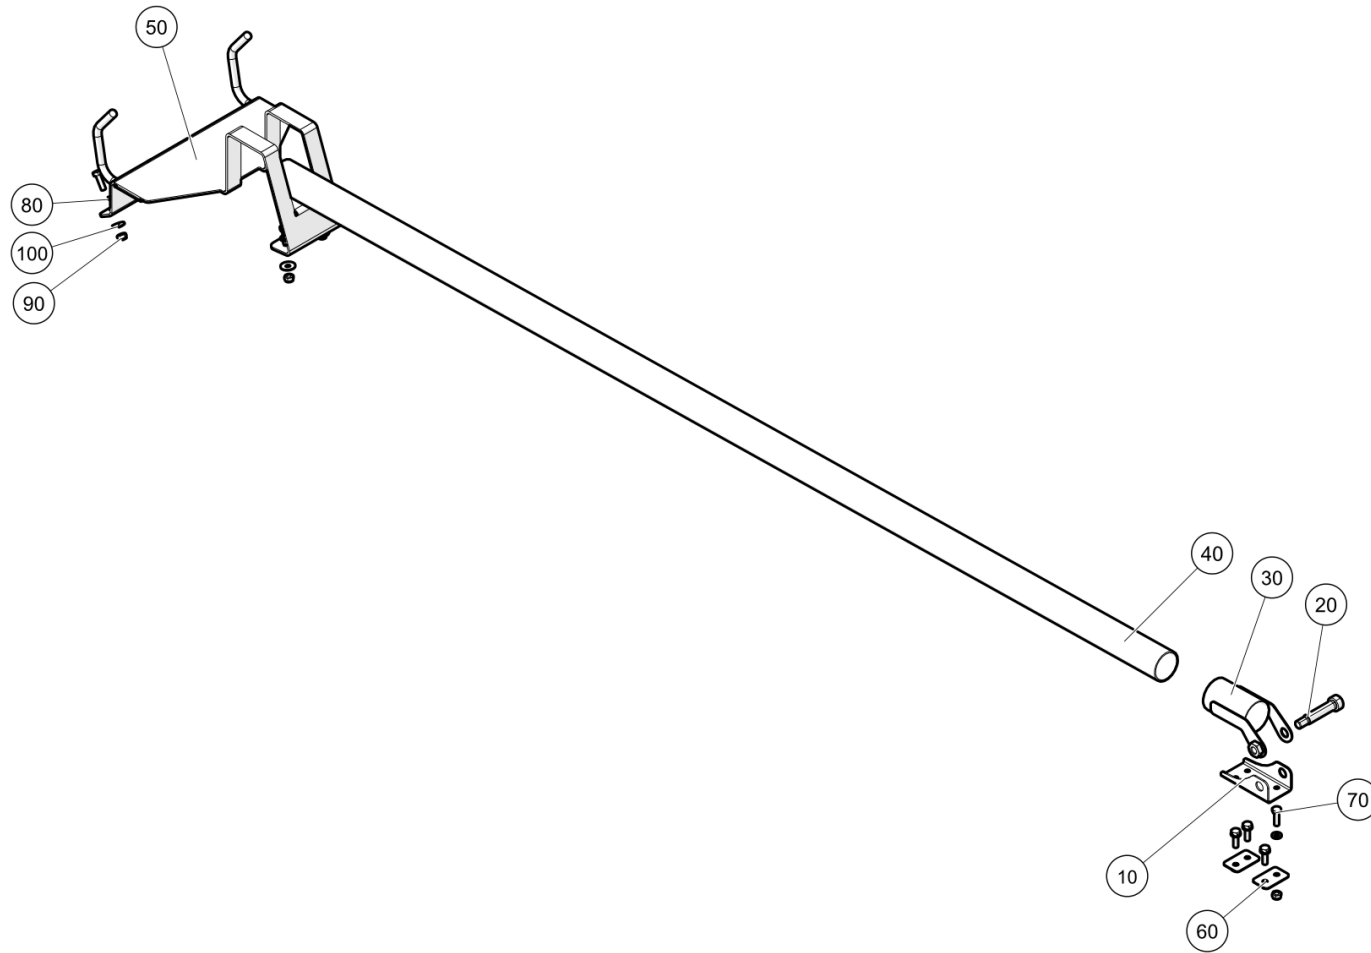

Item no.	Part no.	Description	QTY	Unit
250	93300511-0	Plain Large Washer M12	1	PC
260	R81322752631	SEALING RING	2	PC
270	09531051-0	Hose Clamp	2	PC
280	7006378	Wanderhose 120x0,7x4400	1	PC
290	R81322752611	FLANGE	1	PC
300	R81322752641	Cover	1	PC
310	09541521-0	STORZ FIXED COUPLING C AG 1 1/4" KA66	1	PC
320	09527161-0	SEAL RING, 42/52X2 KLINGERIT-OILIT GF398	1	PC
330	09514009-0	LOCK NUT, 1 1/4" NR.310 ISO P4 TZN	1	PC
340	09541558-0	STORZ CAP FIRE HOSE COUPLING, DIN14311	1	PC
350	92152049-0	Hexagon Socket CSK Head Screw M6Cx16 A2	6	PC
360	93085604-0	Nyloc Hex Nut - M6c - A2	6	PC
370	93213009-0	Plain Washer M6 A2	2	PC
380	92099299-0	Hex Head Screw - M6Cx16 - A2	1	PC
390	15051352-1	Z_Laser part	2	PC
400	09530232-0	CONTROL KNOB, M6X25 1125-1-M6-GB PH SW	1	PC
410	92097297-0	Hex Head Screw - M6Cx10 - 8.8	1	PC
420	7007622	Lid Weld assembly	1	PC
430	7011314	mainbracket wanderhose welded	1	PC
440	7007484	Edge Lock	2	PC
450	7007483	Rest Rear	2	PC
460	7007481	Rest Horizontal	2	PC

All Copyright and rights are the property of Johnston Sweepers Ltd.