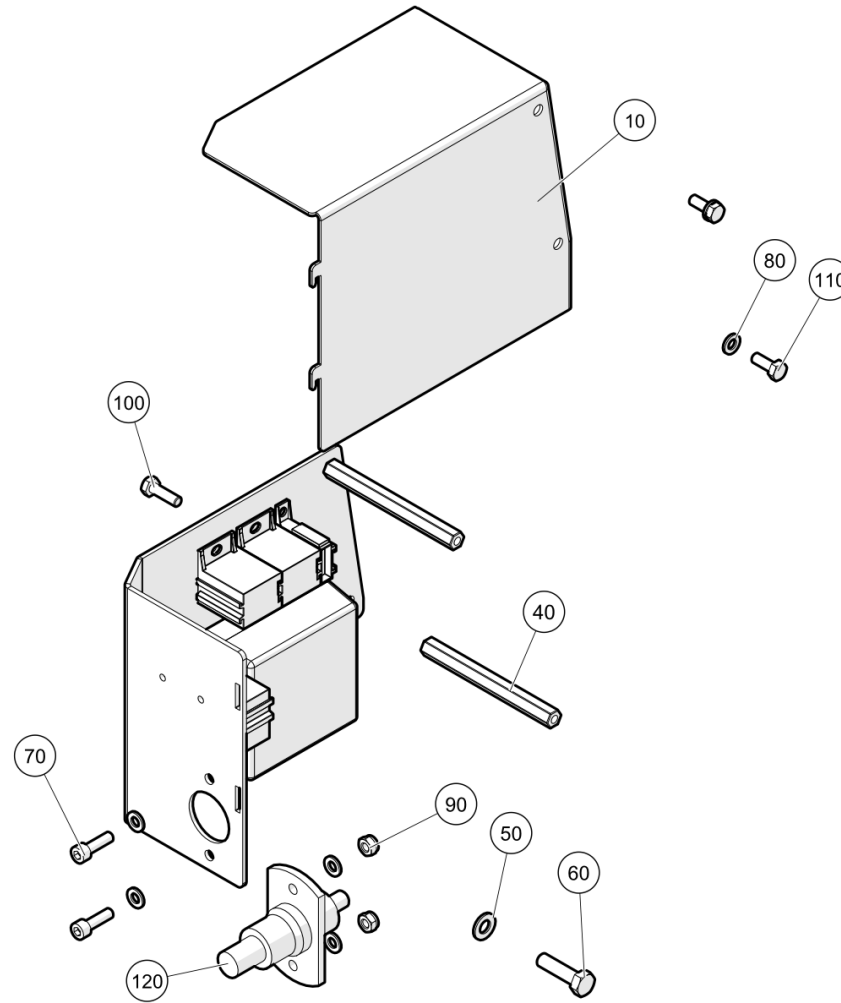

Electrical Installation (7009120)

Chassis\Electrical Installation

Item no.	Part no.	Description	QTY	Unit
10	7009112	Cover Plate for 7009120	1	PC
40	09337086-0	SPACER, 6KT M6X100 SW8	2	PC
50	93212011-0	Plain Washer M8	2	PC
60	92097378-0	Hex Head Screw - M8Cx30 - 8.8	2	PC
70	92137081-0	Hex Socket Cap Screw - M6Cx20 - 12.9	2	PC
80	93212009-0	Plain Washer M6	8	PC
90	93085004-0	Nyloc Hex Nut M6C - 8	2	PC
100	92097301-0	Hex Head Screw - M6Cx20 - 8.8	2	PC
110	92097299-0	Hex Head Screw - M6Cx16 - 8.8	2	PC
120	09300150-0	Connector for jump start	1	PC

All Copyright and rights are the property of Johnston Sweepers Ltd.