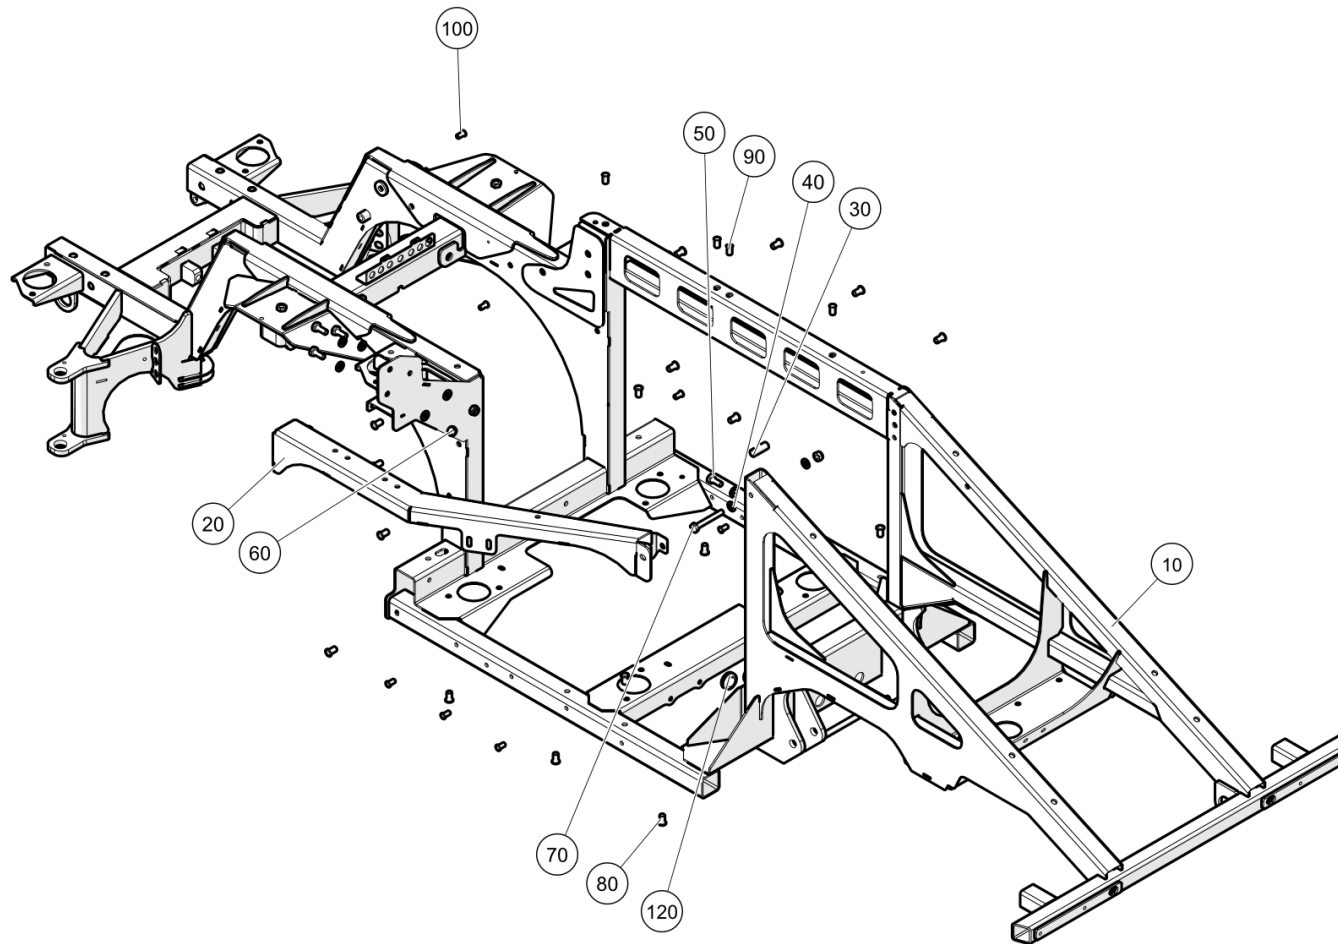

Chassis Frame (7031946)

Chassis\Chassis Frame

Chassis Frame (7031946)

Chassis\Chassis Frame

Item no.	Part no.	Description	QTY	Unit
10	7031945	Chassis CS1 weld assembly	1	PC
20	7029126	Z_Sidemember Weld assembly	1	PC
30	7008833	Spacer bush d15x2	1	PC
40	93212012-0	Plain Washer M10	8	PC
50	92097412-0	Hex Head Screw - M10Cx25 - 8.8	4	PC
60	93085006-0	Nyloc Hex Thin Nut M10C - 8	3	PC
70	92097423-0	Hex Head Screw - M10Cx75 - 8.8	1	PC
80	93086176-0	Blind rivet nut	23	PC
90	93086188-0	BLIND RIVET NUT	4	PC
100	93086196-0	BLIND RIVET NUT, M6 UT/FEF 5,5 ST A3C	10	PC
110	93056015-0	Hex Nut M10C-8	3	PC
120	09301699-0	CABLE GROMMET	4	PC

All Copyright and rights are the property of Johnston Sweepers Ltd.