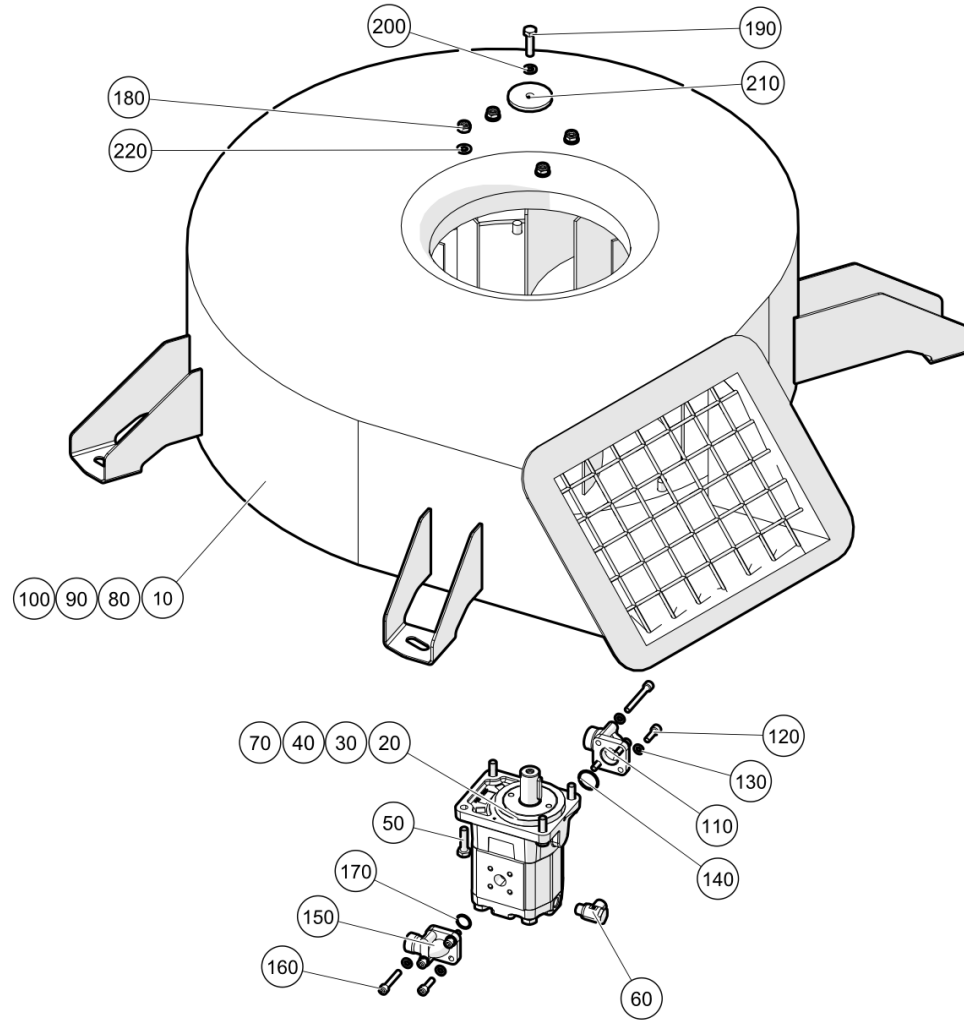

Suction Fan (7000780)

Hopper\Suction Fan

Suction Fan (7000780)

Hopper\Suction Fan

Item no.	Part no.	Description	QTY	Unit
30	7009878	Gasket set	1	PC
40	17903310-0	KEY	1	PC
50	92099377-0	Hex Head Screw - M8Cx30 - A2	4	PC
60	09570516-0	BANJO UNION, SWVE08LMA3C	1	PC
70	7011288	Gasket	1	PC
80	7011286	Gasket	1	PC
90	92097412-0	Hex Head Screw - M10Cx25 - 8.8	12	PC
100	93699711-0	Spring Washer - Plated M10	12	PC
110	09582211-0	ANGLE FLANGE UNION P-WFV 18 L-40 A3C	1	PC
120	92135025-0	Hex Socket Cap Screw - M6Cx22 - 8.8	4	PC
130	93699708-0	Spring Washer - Plated M6	8	PC
140	09504347-0	O-Ring	1	PC
150	09582206-0	ANGLE FLANGE UNION BFW15L/LK35A3C	1	PC
160	92137085-0	Hex Socket Cap Screw - M6Cx35 - 12.9	4	PC
170	09504346-0	O-RING 20.0X2.5 OR2502000-N70	1	PC
180	93085605-0	Nyloc Hex Nut - M8c - A2	4	PC
190	92099376-0	Hex Head Screw - M8Cx25 - A2	1	PC
200	93700210-0	Spring Washer M8 - A2	1	PC
210	17950913-0	Special washer, 50/9X5	1	PC
20	7024156	Hydraulic motor APMR212/15	1	PC
10	7000775	Fan RD1 50-R HYD	1	PC
220	93213010-0	Plain Washer M8 A2	4	PC