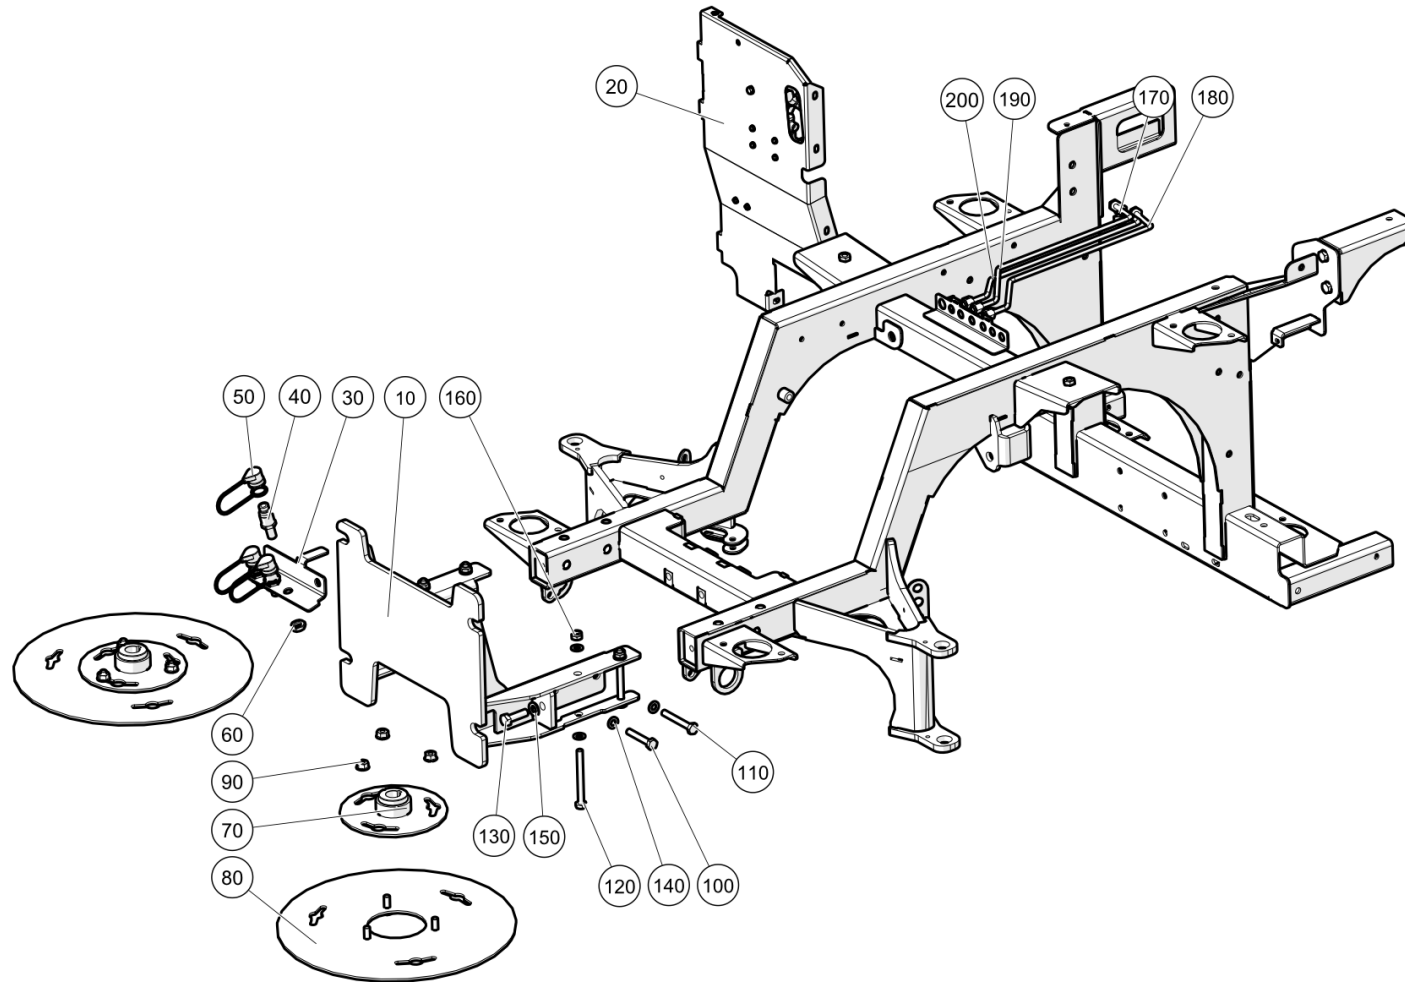

Snow Plough Front Support Mounting (7015027)
Chassis Options\Snow Plough Front Support Mounting

All Copyright and rights are the property of Johnston Sweepers Ltd.

Snow Plough Front Support Mounting (7015027)
Chassis Options\Snow Plough Front Support Mounting

Item no.	Part no.	Description	QTY	Unit
10	7011047	Nose cone front with mounting bracket	1	PC
20	7014426	Add-on hydraulics front mount assy	1	PC
30	7014803	Holder connection plug	1	PC
40	15015595-0	Trailer plug	3	PC
50	09518116-0	Protective Hood	3	PC
60	421-4	Hexagon Nut - M14f Lock	3	PC
70	7014835	Flange brush motor	2	PC
80	7014833	Flange brush	2	PC
90	09530322-0	09530322-0	6	PC
100	92067424-0	Hex Head Bolt - M10Cx60 - 8.8	2	PC
110	92067427-0	Hex Head Bolt - M10Cx75 - 8.8	2	PC
120	92067432-0	Hex Head Bolt - M10Cx100 - 8.8	4	PC
130	92097452-0	Hex Head Screw - M12Cx40 - 8.8	2	PC
140	93212012-0	Plain Washer M10	14	PC
150	93212013-0	Plain Washer M12	1	PC
160	93085006-0	Nyloc Hex Thin Nut M10C - 8	6	PC
170	09571013-0	ELBOW CONNECTION PIECE, EVW08LCF	1	PC
180	7016871	Hydr.Pipe A1 - brush up / plough up	1	PC
190	7016870	Hydr.Pipe A - brush RH / plough RH move	1	PC
200	7016869	Hydr.Pipe B - brush RH / plough LH move	1	PC

All Copyright and rights are the property of Johnston Sweepers Ltd.