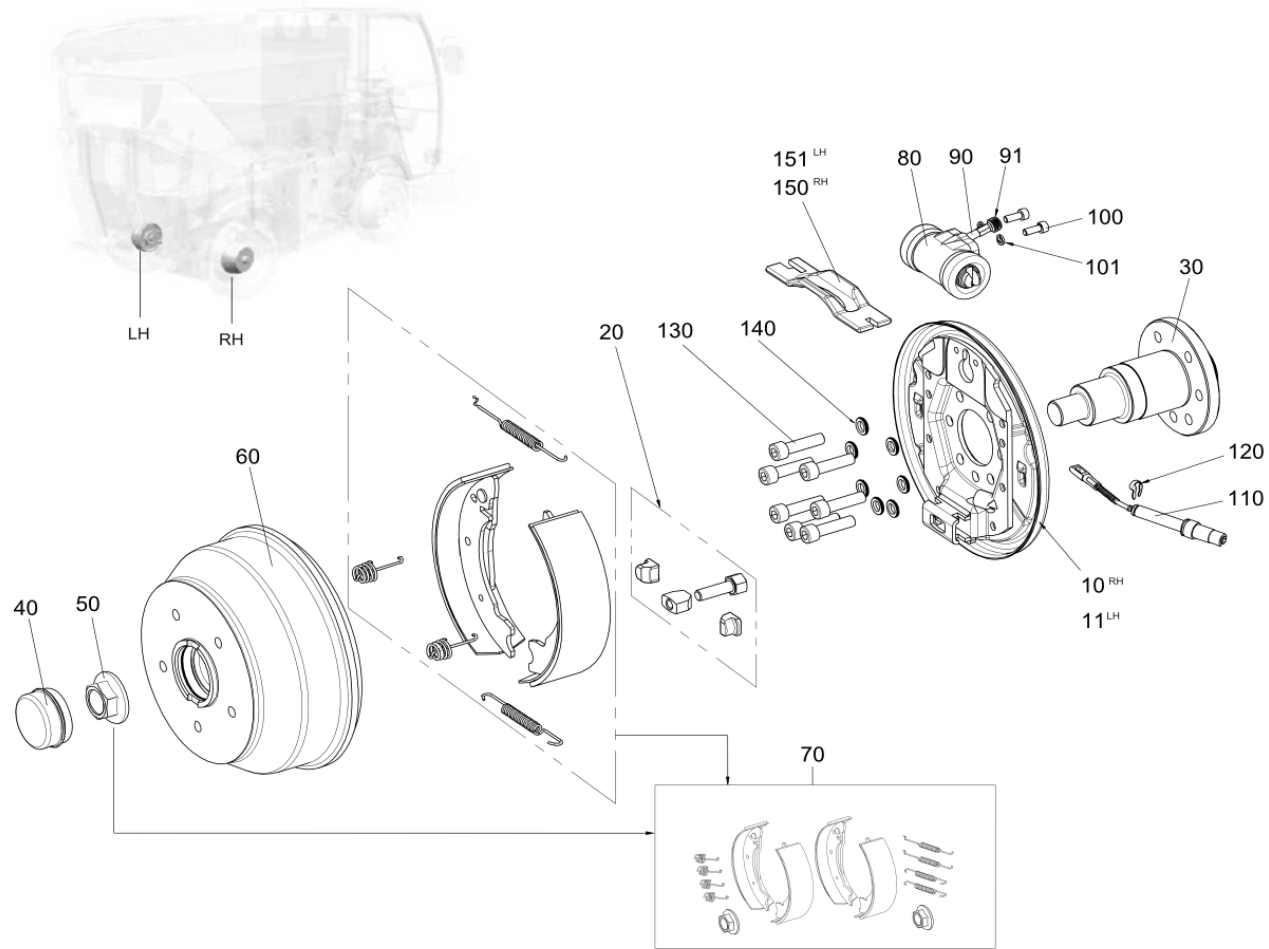

LH / RH Brake Drum (7001043, 7001045)

Chassis\LH / RH Brake Drum

All Copyright and rights are the property of Johnston Sweepers Ltd.

LH / RH Brake Drum (7001043, 7001045)

Chassis\LH / RH Brake Drum

Item no.	Part no.	Description	QTY	Unit
10	7010402	Brake support	1	PC
RH version				
11	7010403	Brake support	1	PC
LH version				
20	7010404	Repair kit	1	PC
30	7010405	Achsle stub	1	PC
40	7009867	Cap	1	PC
50	7009868	Hub Nut (use once only)	1	PC
60	7010406	Drum (see text)	1	PC
80	7009872	Brake cylinder cpl.	1	PC
90	7009873	Vent screw	1	PC
91	09543058-0	Protective Hood	1	PC
100	92136078-0	Allen Screw M6x12 12.9 DIN912	2	PC
101	93699708-0	Spring Washer - Plated M6	2	PC
110	7001219	Brake cable handbrake	1	PC
120	7009869	Retaining ring	1	PC
130	92136160-0	Screw Allen hd m10x40 12.9 din912	7	PC
140	93699711-0	Spring Washer - Plated M10	7	PC
150	7010420	Follower R.H.	1	PC
151	7010421	Follower L.H.	1	PC
70	7023537	Repair kit brake	1	PC