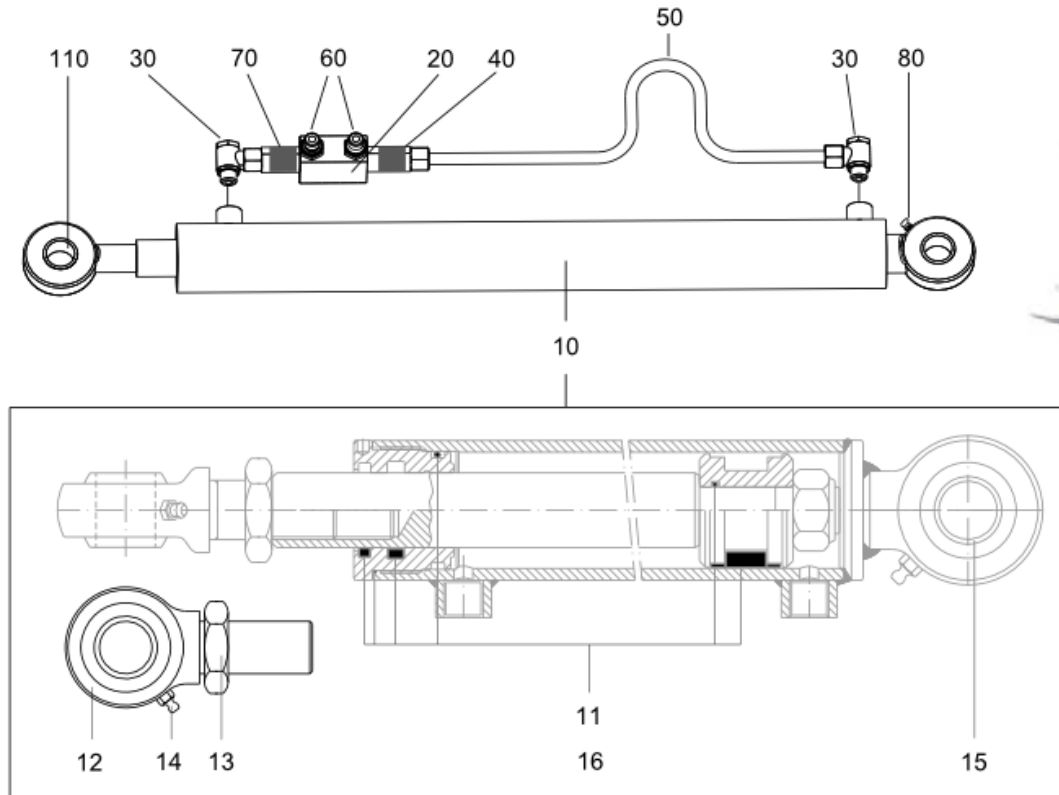

Tipping Cylinder (15051050-0)

Chassis\Tipping Cylinder

Tipping Cylinder (15051050-0)

Chassis\Tipping Cylinder

Item no.	Part no.	Description	QTY	Unit
10	15053740-0	HYDRAULIC CYLINDER D=32/50X500	1	PC
11	17951778-0	Seal set PJ050032N01	1	PC
For hydraulic cylinder with black piston rod				
12	17951779-0	Ball joint head GAR25DO	1	PC
13	93076028-0	Hexagon Nut - M24f Lock	1	PC
14	09506006-0	LUBRICATING NIPPLE	1	PC
15	R63011002025	Ball joint bearing,	1	PC
16	17953350-0	Seal Kit For Hydraulic Cylinder	1	PC
For hydraulic cylinder with chrome-plated piston rod				
20	09544836-0	NON-RETURN VALVE, VBS-14-SF	1	PC
30	09570506-0	CONNECTION	2	PC
40	15053932-0	COVER, 0.8 XGE10L R 1/4"	1	PC
50	15053933-1	HYDRAULIC TUBE, 10X1X370	1	PC
60	09572952-0	MALE COUPLING, GE08LRDCF	2	PC
70	09571159-0	MALE COUPLING, EVGE10LREDCF	1	PC
80	09506018-0	LOOP NIPPLE	1	PC
110	09505050-0	TENSION BUSH, 20/25X20 CONNEX TYPE E	1	PC