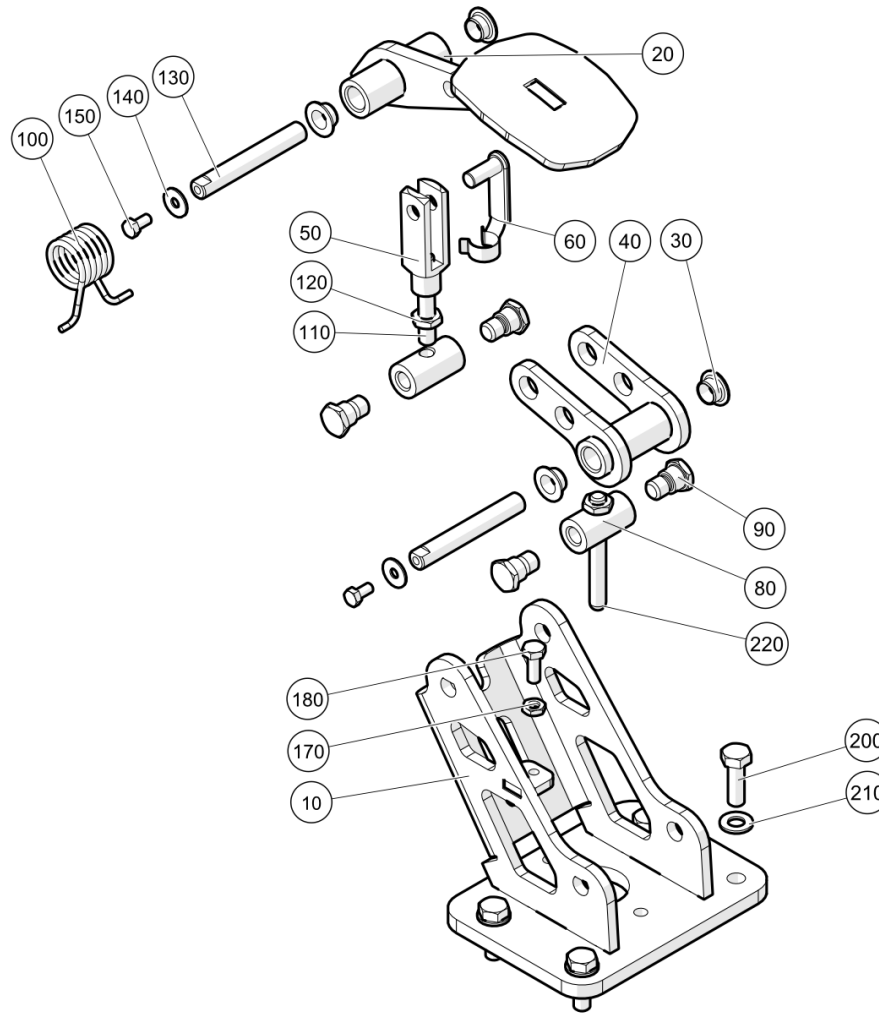

Brake Pedal Pre-Assembled (7010696)

Chassis\Brake Pedal Pre-Assembled

Brake Pedal Pre-Assembled (7010696)

Chassis\Brake Pedal Pre-Assembled

Item no.	Part no.	Description	QTY	Unit
10	7002158	Console Brake Pedal	1	PC
20	7002153	Pedal	1	PC
30	09505024-0	Bearing-Dry Sliding+Flange 10 I/Dx7.0Lg	4	PC
40	7009887	Fork Welded	1	PC
50	09533010-0	Clevis Joint - M8 RH x 32	1	PC
60	09533042-0	Clevis Retention Clip - 8x32	1	PC
80	7009891	Bolt with thread	2	PC
90	7009936	Special Screw M10	4	PC
100	7002262	Spring	1	PC
110	92767272-0	GRUB SCREW SLOTTED M8X50 14H A2B DIN551	1	PC
120	93041010-0	Hexagon Nut - M8c Lock	2	PC
130	7002160	Axle Brake Pedal	2	PC
140	93300506-0	Plain Large Washer M5	2	PC
150	92097261-0	Hex Head Screw - M5Cx10 - 8.8	2	PC
170	93041009-0	Hexagon Nut - M6c Lock	1	PC
180	92097299-0	Hex Head Screw - M6Cx16 - 8.8	1	PC
200	92097376-0	Hex Head Screw - M8Cx25 - 8.8	4	PC
210	93212011-0	Plain Washer M8	4	PC
220	7013786	plunger	1	PC

All Copyright and rights are the property of Johnston Sweepers Ltd.