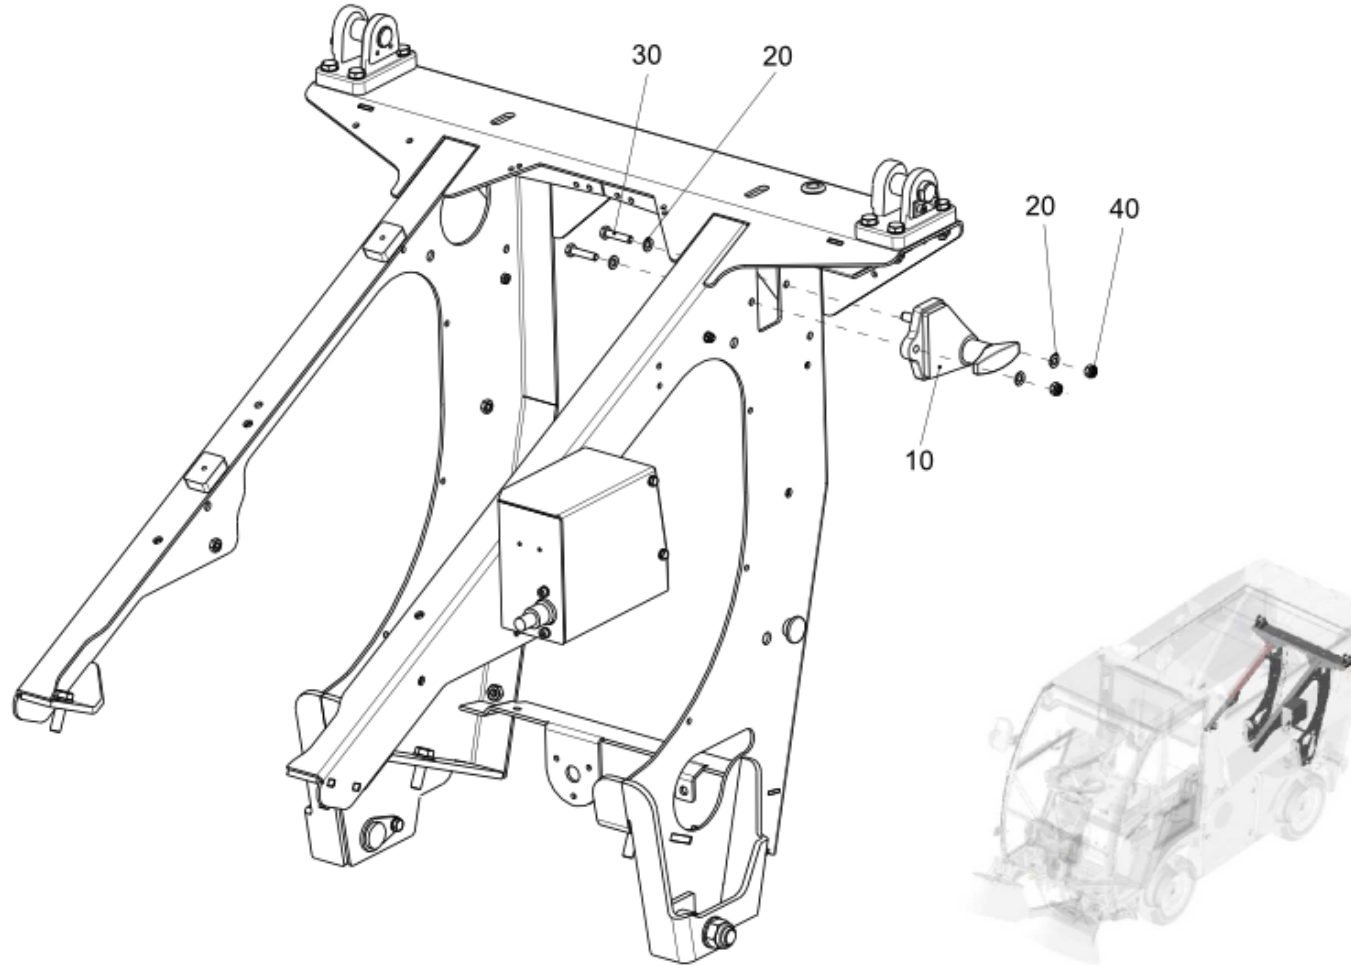

Battery Isolator (7008432)
Chassis Options\Battery Isolator

Battery Isolator (7008432)
Chassis Options\Battery Isolator

Item no.	Part no.	Description	QTY	Unit
10	09300135-0	BATTERY MAIN SWITCH	1	PC
20	93212011-0	Plain Washer M8	4	PC
30	92067382-0	Hex Head Bolt - M8Cx35 - 8.8	2	PC
40	93085005-0	Nyloc Hex Thin Nut M8C - 8	2	PC