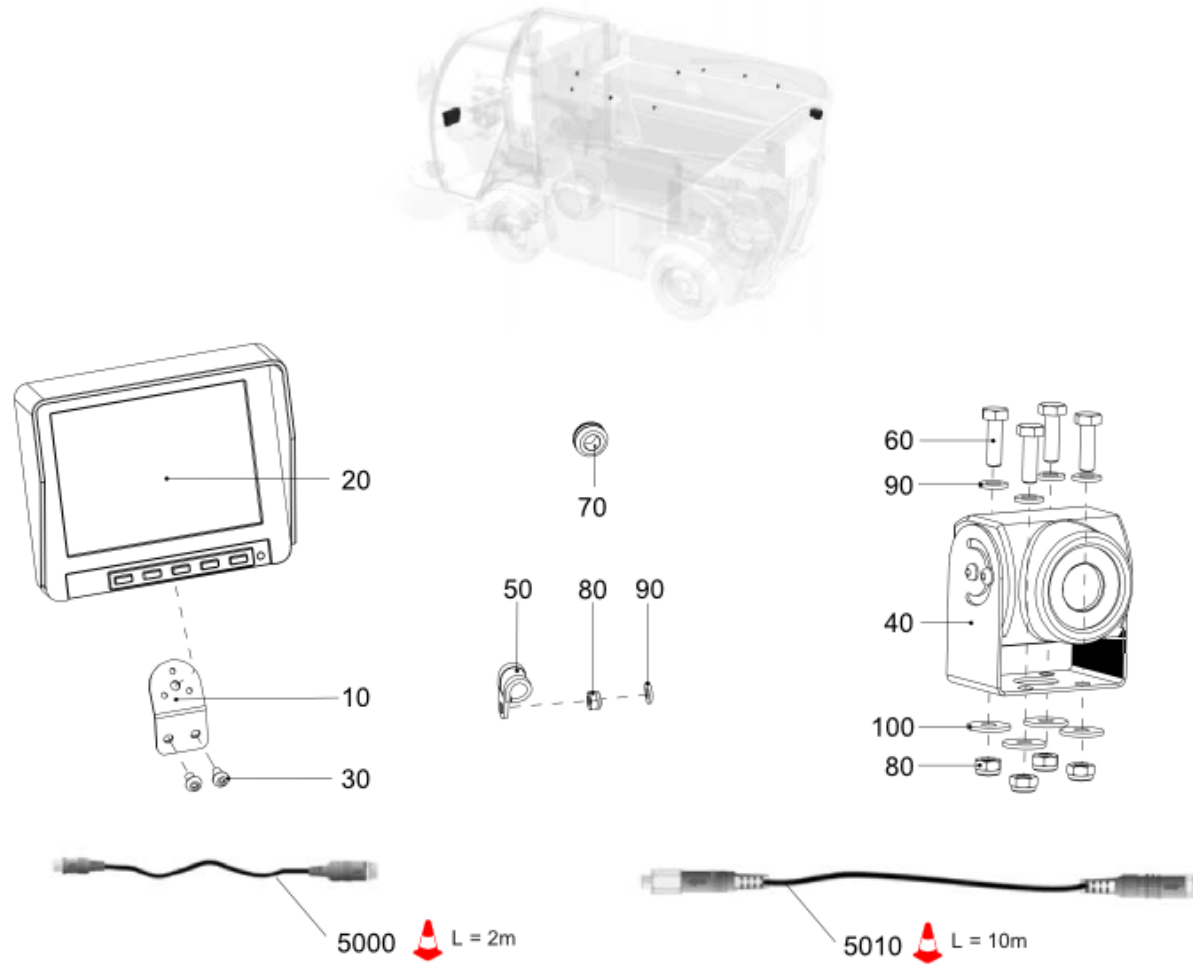

Camera with Monitor (7008072)
Cab Options\Camera with Monitor

All Copyright and rights are the property of Johnston Sweepers Ltd.

Camera with Monitor (7008072)
 Cab Options\Camera with Monitor

Item no.	Part no.	Description	QTY	Unit
10	7007758	Camera system Holder	1	PC
20	09328834-0	COLOUR MONITOR, 5.6" MD3052A-L	1	PC
30	92330025-0	Hex Skt Button Head Screw M5x10 - 10.9	2	PC
40	15059317-0	Compact camera, MC 6000 series	1	PC
50	09549161-0	PIPE CLAMP, NORMA RSGU 1.10/15-W1	6	PC
60	92097301-0	Hex Head Screw - M6Cx20 - 8.8	4	PC
70	09301696-0	CABLE SLEEVE, 14X20/4 DA CR SW	2	PC
80	93085004-0	Nyloc Hex Nut M6C - 8	7	PC
90	93212009-0	Plain Washer M6	7	PC
100	93300507-0	Plain Large Washer M6	4	PC
5000	09328349-0	VIDEO CABLE, MOTEC 10M MKW10	1	PC
5010	09328350-0	VIDEO CABLE, MOTEC 10M MKW10	1	PC
5020	09360038-0	FLEXIBLE TUBE	0.6	M