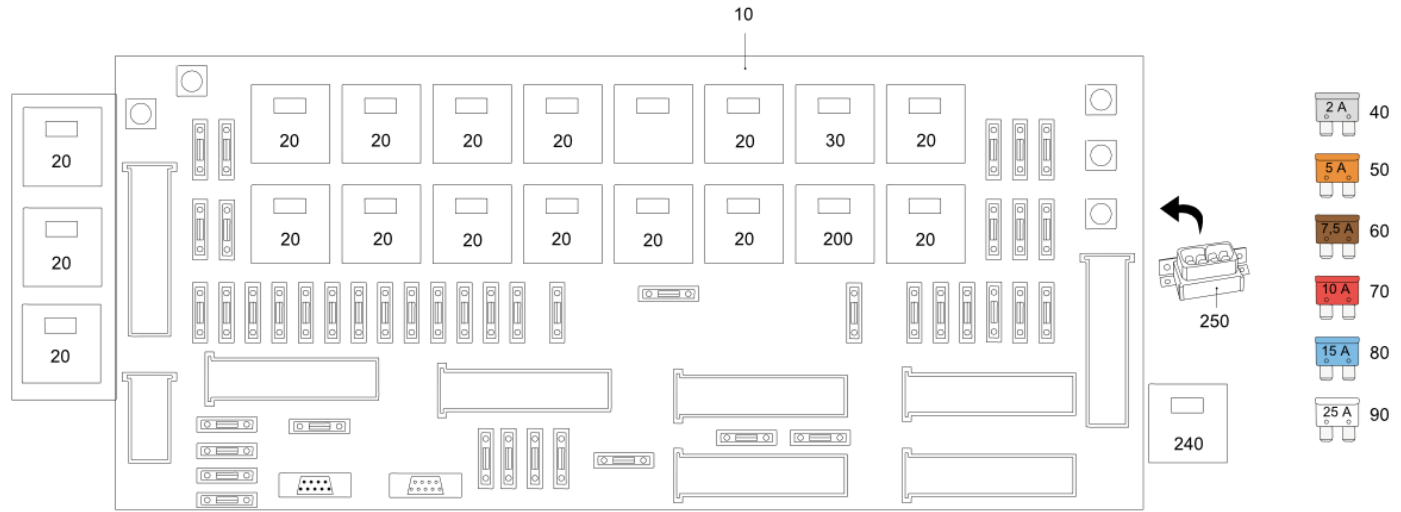

Control Fuses (7004584)
Electrical System\Control Fuses

All Copyright and rights are the property of Johnston Sweepers Ltd.

Control Fuses (7004584)
Electrical System\Control Fuses

Item no.	Part no.	Description	QTY	Unit
10	15051319-0	Kombi - Powerprint fully equipped (pcb)	1	PC
20	09301936-0	MINIATURE RELAY, 12V	16	PC
30	09301953-0	RELAY, WIPER INTERVAL 12V	1	PC
40	09302401-0	BLADE-TYPE FUSE, 10A	4	PC
50	09301595-0	BLADE-TYPE FUSE, 5A LIGHT BROWN	9	PC
60	09301578-0	BLADE-TYPE FUSE, 7.5A BR	6	PC
70	09301581-0	BLADE-TYPE FUSE, 10A RED	7	PC
80	09301584-0	BLADE-TYPE FUSE, 15A BLUE ATO15	12	PC
90	09301599-0	BLADE-TYPE FUSE, 25A WHITE	1	PC
200	09301534-0	Flasher clignoteur	1	PC
210	E04271688	Annealing time controller	1	PC
220	09301948-0	FREQUENCY RELAY	1	PC
230	09301936-0	MINIATURE RELAY, 12V	2	PC
240	09306090-0	HEAVY DUTY RELAY, 12V/180A	1	PC
250	09318036-0	RELAY NZHS 110	1	PC
300	7015400	Control JCM-350 I/O-Node 1m3 - complete	1	PC
Please indicate Chassis No. (last 4 digits of serial no.)				
310	92136050-0	CAP SCREW, I6KT M5X45 12.9 DIN912	4	PC
320	93085003-0	Nyloc Hex Nut M5C - 8	4	PC
330	93210109-0	Plain Washer M5	4	PC
350	09300150-0	Connector for jump start	1	PC
360	7009111	Base plate -Electric assembly	1	PC
410	09365026-0	FUSE, LITTELFUSE 40A MIDI40	1	PC
420	09365027-0	FUSE, LITTELFUSE 50A MIDI50	1	PC