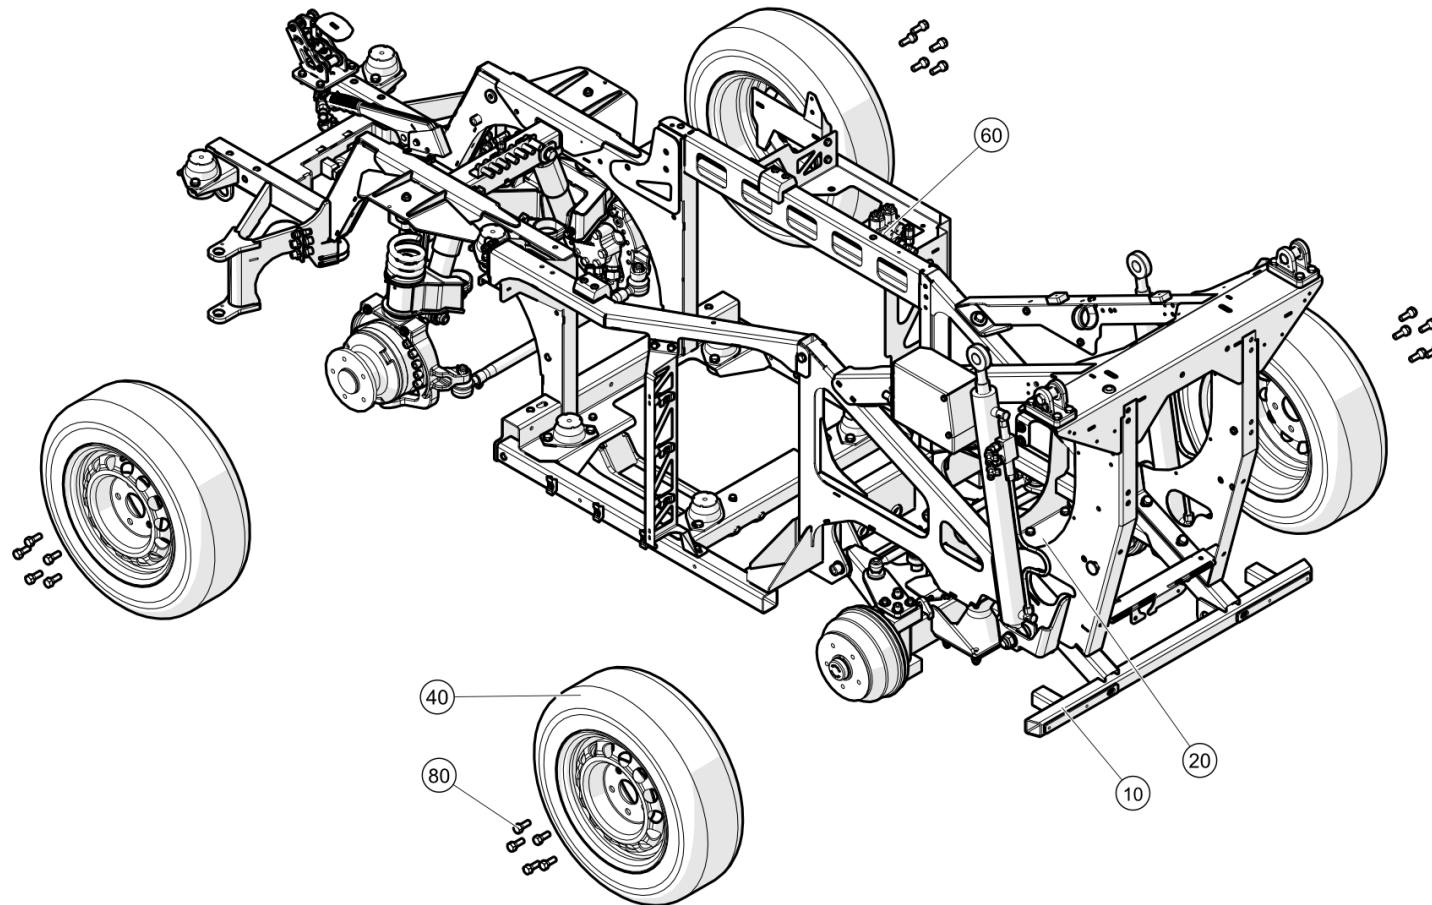

4WS Chassis, complete (7007252)

Chassis\4WS Chassis, complete

All Copyright and rights are the property of Johnston Sweepers Ltd.

4WS Chassis, complete (7007252)

Chassis\4WS Chassis, complete

Item no.	Part no.	Description	QTY	Unit
10	7032522	Chassis pre-assembled 4WS	1	PC
20	7032524	Brake system CS1m3	1	PC
40	7001016	Wheel -complete 165/70 R13C 88/86R	4	PC
60	7007041	Hydraulic block 4WS-steering	1	PC
80	09530332-0	Wheel Bolt M12x1.5 / 28 / 60° / 8.8	20	PC