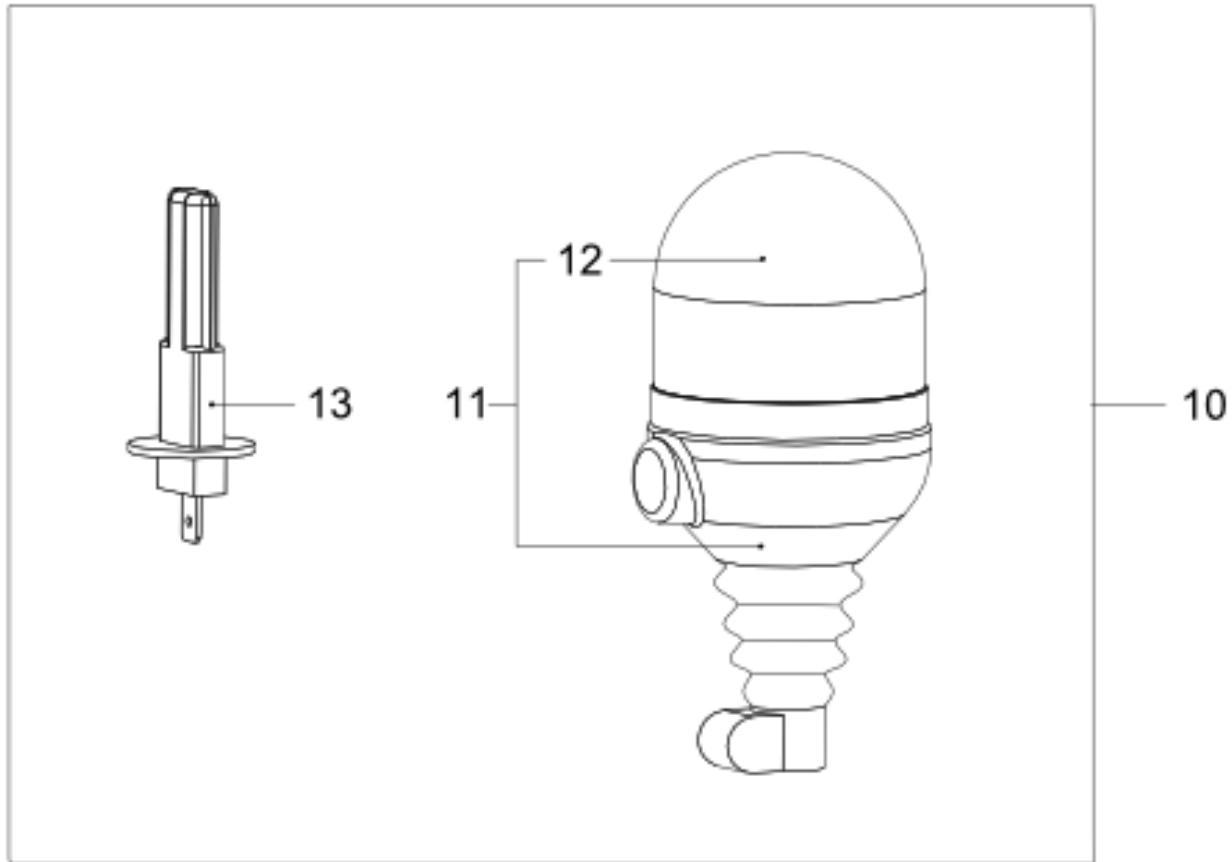

Rotating Beacon (15052651-0)

Cab Options\Rotating Beacon

Item no.	Part no.	Description	QTY	Unit
10	15052651-0	Rotary beacon on cab	1	PC
11	15050080-0	Rotary beacon	1	PC
12	17950457-0	Lens for rotary beacon, MICROROT FLX	1	PC
13	09301106-0	Bulb Rotating Beacon	1	PC