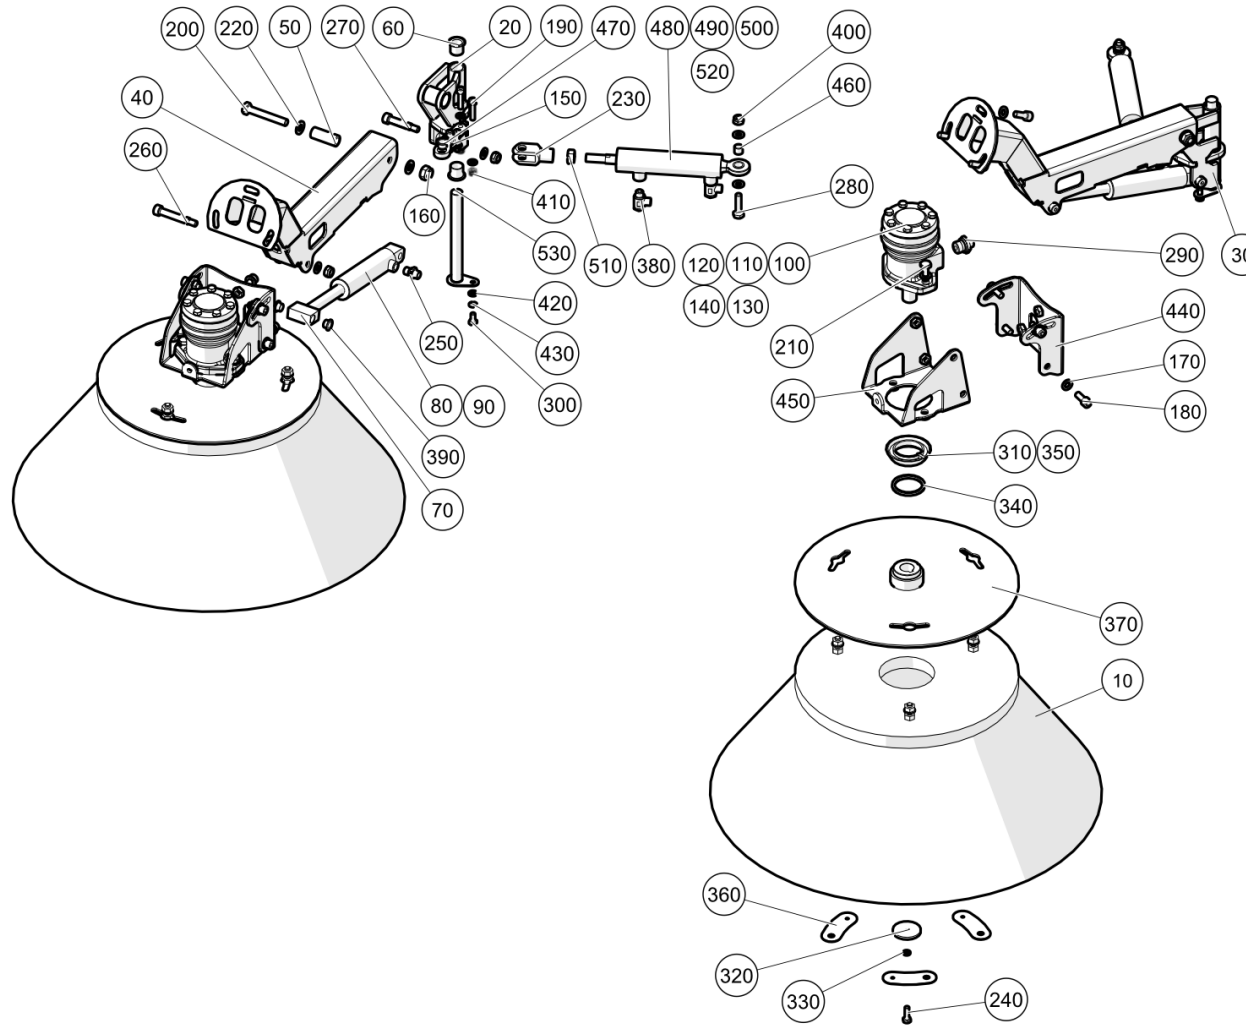

Brush Arms (7007283, 7002448, 7002517)

Sweepgear\Brush Arms

Item no.	Part no.	Description	QTY	Unit
490	17950178-0	Seal set	1	PC
500	05900315-0	BALL JOINT BEARING	1	PC
510	93056061-0	Hex Nut M14F-8	1	PC
530	7029344	Z_Pin Bearing bolt	1	PC
520	17953351-0	Seal Kit For Hydraulic Cylinder	1	PC
70	7029454	Clinder Brush lift	1	PC