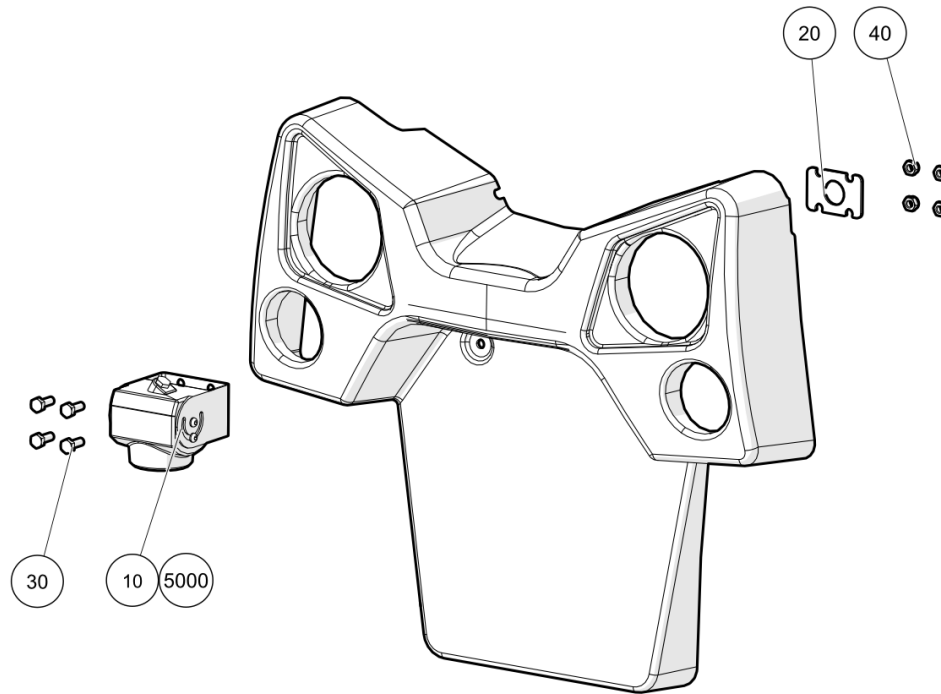

Nozzle Camera (7016379)
Cab Options\Nozzle Camera

Nozzle Camera (7016379)
Cab Options\Nozzle Camera

Item no.	Part no.	Description	QTY	Unit
10	15059317-0	Compact camera, MC 6000 series	1	PC
20	7016396	clamping plate	1	PC
30	92097299-0	Hex Head Screw - M6Cx16 - 8.8	4	PC
40	93085004-0	Nyloc Hex Nut M6C - 8	4	PC
5000	09328349-0	VIDEO CABLE, MOTEC 10M MKW10	1	PC