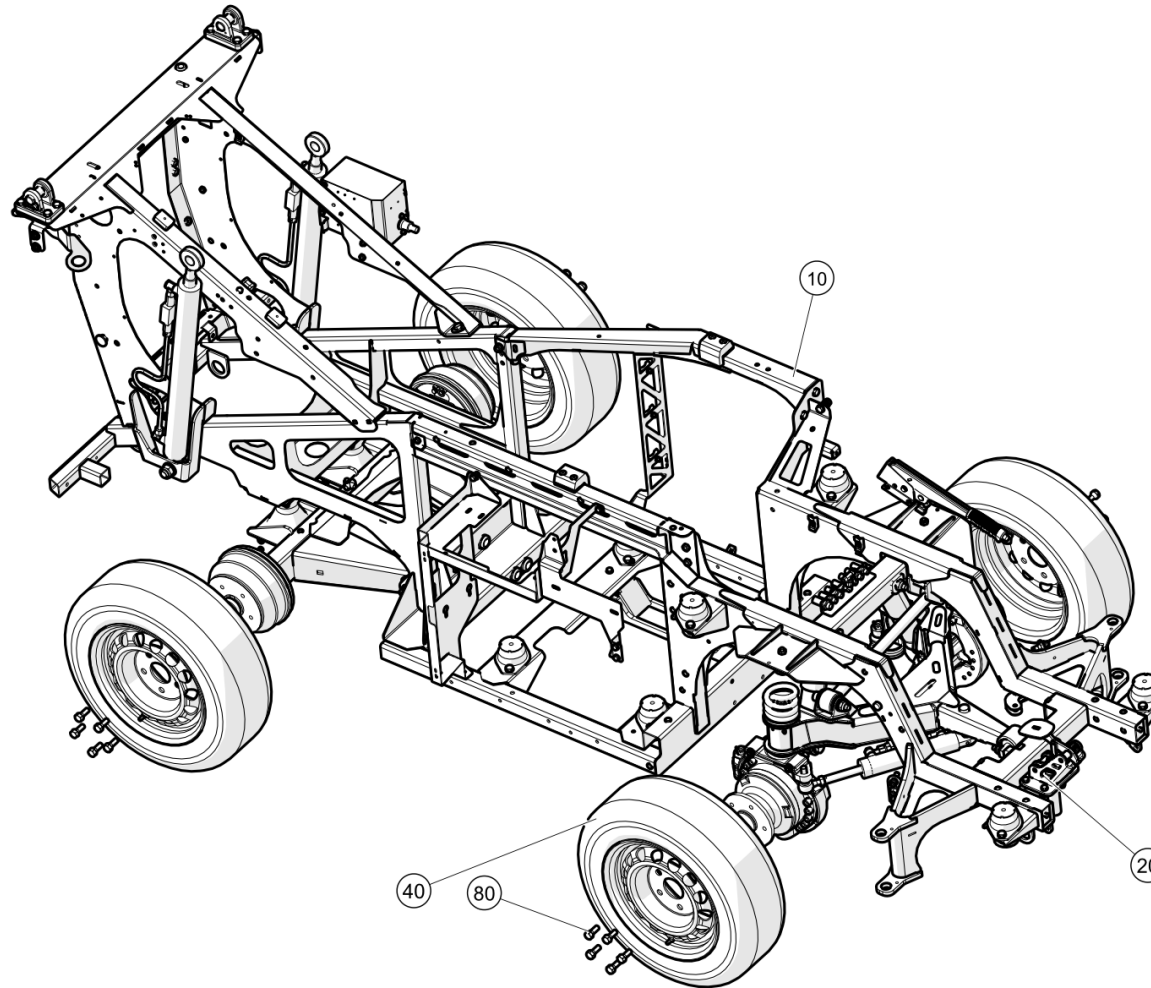

2WS Chassis, complete (7007260)

Chassis\2WS Chassis, complete

2WS Chassis, complete (7007260)

Chassis\2WS Chassis, complete

Item no.	Part no.	Description	QTY	Unit
10	7032527	Chassis pre-assembled 2WS	1	PC
20	7032524	Brake system CS1m3	1	PC
40	7001016	Wheel -complete 165/70 R13C 88/86R	4	PC
80	09530332-0	Wheel Bolt M12x1.5 / 28 / 60° / 8.8	20	PC