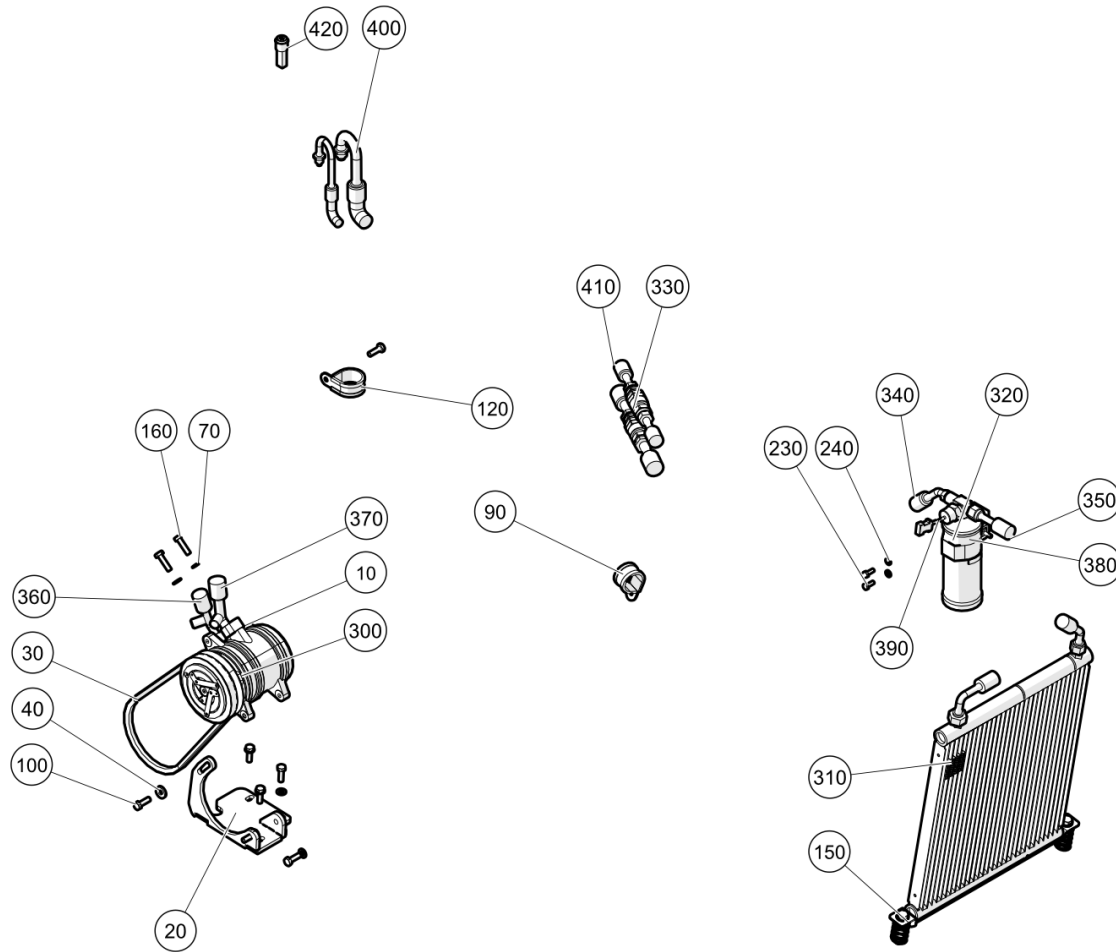

Air Conditioning Kit (7006072)
Cab Options\Air Conditioning Kit

All Copyright and rights are the property of Johnston Sweepers Ltd.

Air Conditioning Kit (7006072)
Cab Options\Air Conditioning Kit

Item no.	Part no.	Description	QTY	Unit
10	7009706	Air con CS1	1	PC
20	7011866	Air condition compressor beam	1	PC
30	09530901-0	V-BELT	1	PC
40	93281005-0	Washer 8,4/21X4 ST A2B DIN7349	1	PC
70	93212011-0	Plain Washer M8	7	PC
100	92097376-0	Hex Head Screw - M8Cx25 - 8.8	7	PC
120	09549158-0	CLIP - P RUBBER COVERED 48MM	1	PC
150	7007136	Air conditioning Holder	1	PC
160	92097378-0	Hex Head Screw - M8Cx30 - 8.8	2	PC
230	92097299-0	Hex Head Screw - M6Cx16 - 8.8	2	PC
240	93212009-0	Plain Washer M6	2	PC
300	7004964	Compressor 1AC4312	1	PC
310	7007033	Condenser 1AC5888	1	PC
320	7004943	Air-Con Dryer Air filter	1	PC
330	7006999	Coupling Lock	2	PC
420	7010106	Switch 5999627	1	PC
340	7007056	Refrigerant Hose	1	PC
350	7007057	Refrigerant hose 1AC5785	1	PC
360	7007058	Hose	1	PC
370	7007059	Refrigerant Hose	1	PC
380	09549091-0	09549091-0	1	PC
390	09353331-0	09353331-0	1	PC
400	7007054	Hose	1	PC
410	7007055	Refrigerant Hose	1	PC

All Copyright and rights are the property of Johnston Sweepers Ltd.