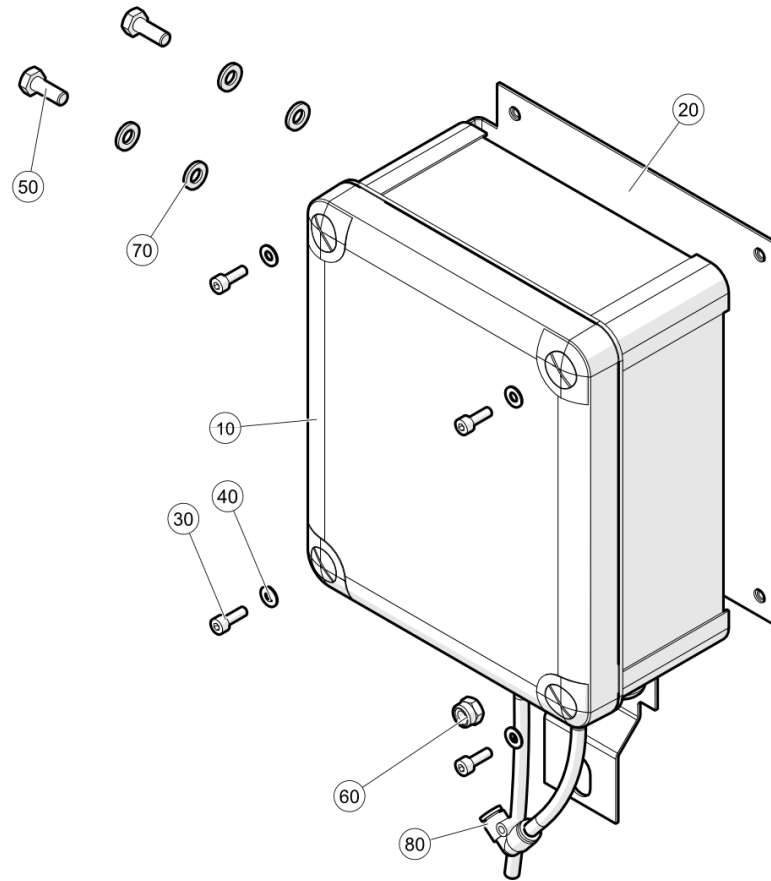

Activation Pinch Valve (7033799)
Water System\Activation Pinch Valve

Activation Pinch Valve (7033799)
Water System\Activation Pinch Valve

Item no.	Part no.	Description	QTY	Unit
10	7033402	Activation Pinch-valve premounted	1	PC
20	7033865	Screw board welded	1	PC
30	92135035-0	Hex Socket Cap Screw - M4Cx12 - 8.8	4	PC
40	93212007-0	Plain Washer M4	4	PC
50	92097299-0	Hex Head Screw - M6Cx16 - 8.8	4	PC
60	93085004-0	Nyloc Hex Nut M6C - 8	2	PC
70	93212009-0	Plain Washer M6	4	PC
80	09593175-0	09593175-0	1	PC