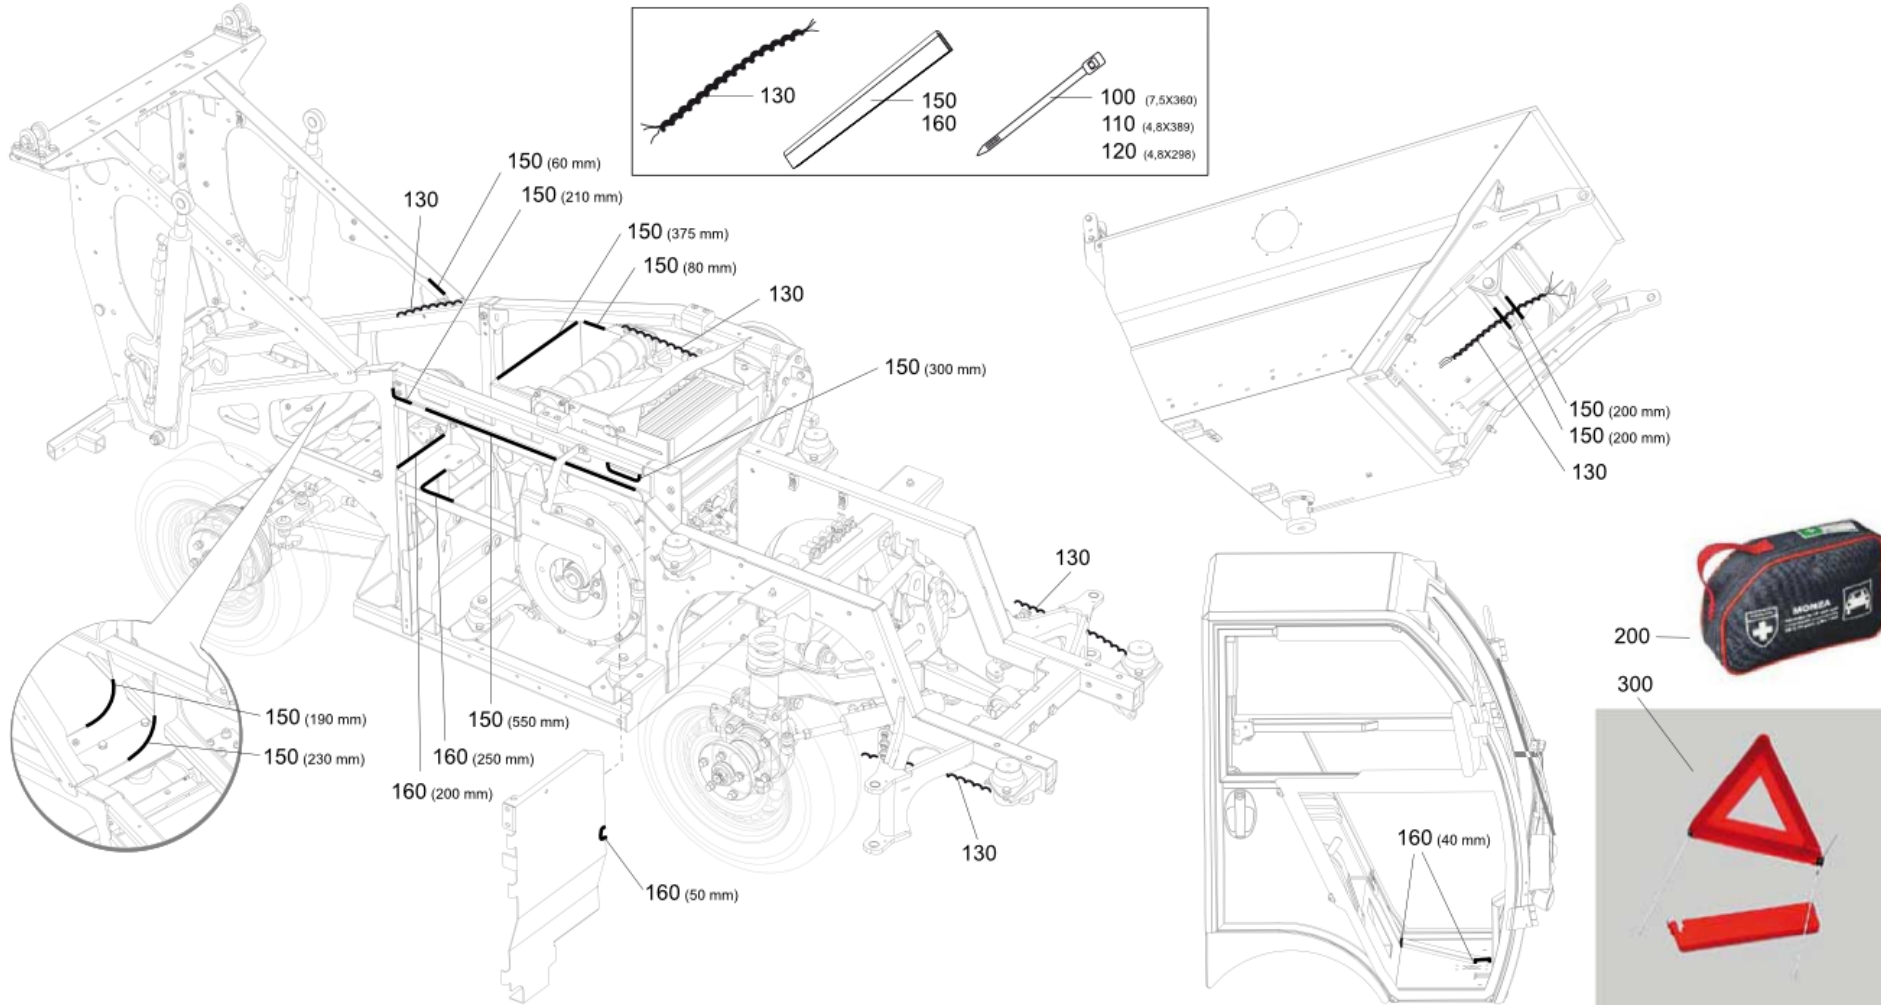

Additional Parts (7010551)
Final Trim\Additional Parts

All Copyright and rights are the property of Johnston Sweepers Ltd.

Additional Parts (7010551)

Final Trim\Additional Parts

Item no.	Part no.	Description	QTY	Unit
100	09549924-0	CLAMP	30	PC
110	09549922-0	CLAMP	30	PC
120	09549908-0	Cable tie 4.8 x 298 Black	30	PC
130	09546747-0	Ribbon coil	5	M
150	09504066-0	EDGE PROTECTION 10X14.5	2	M
160	09526603-0	EDGE PROTECTION PER METER	2	M
200	09530093-0	Warning Triangle (Boxed)	1	PC
300	7008357	First aid kit DIN13164	1	PC