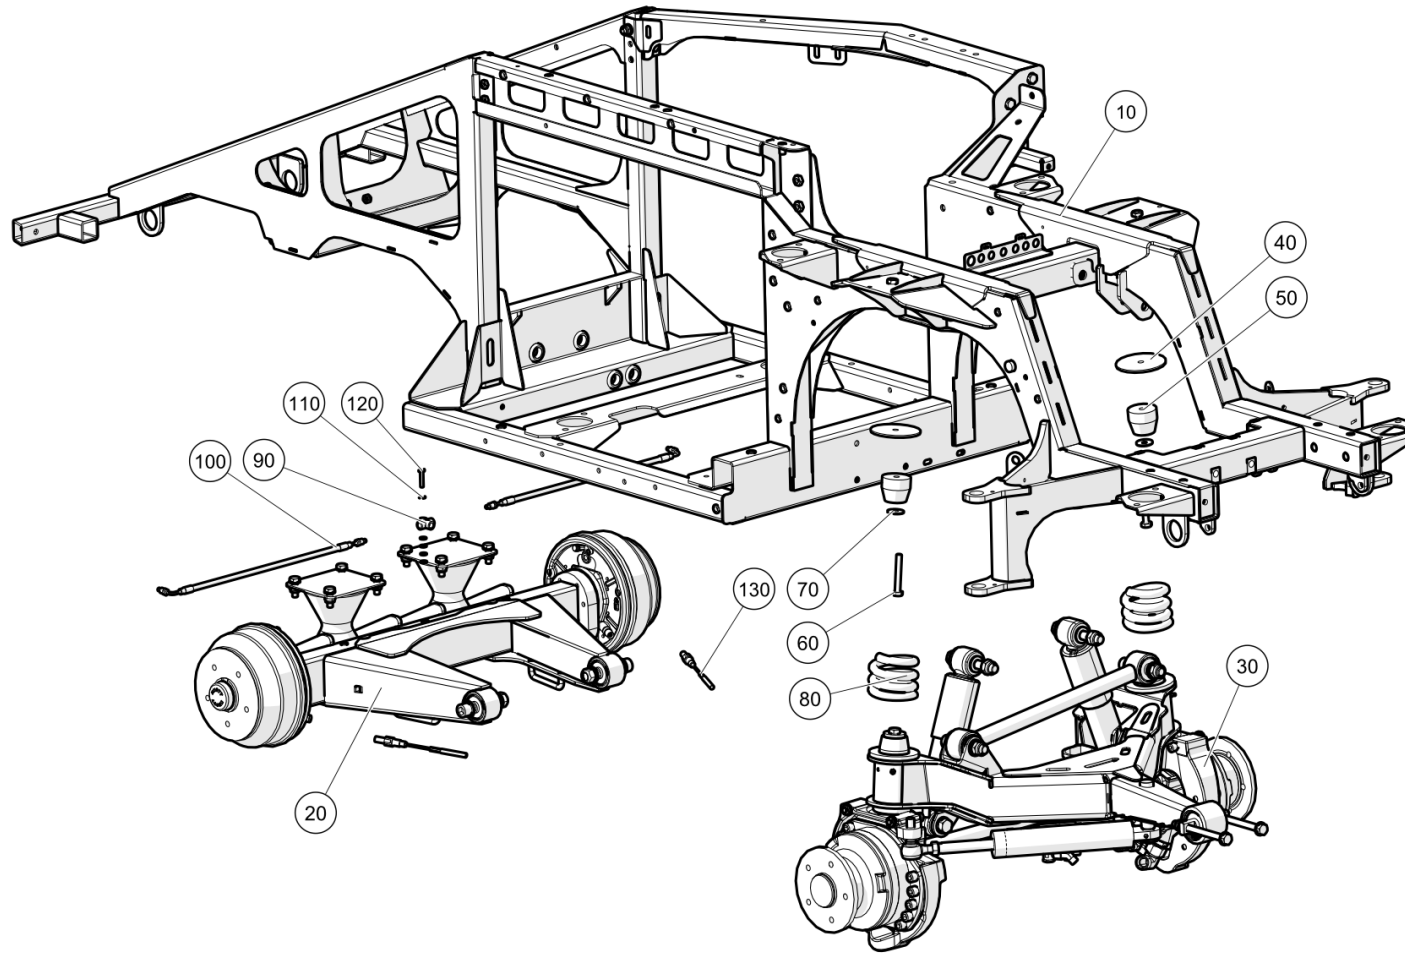

2WS Chassis Assembly (7032452)

Chassis\2WS Chassis Assembly

All Copyright and rights are the property of Johnston Sweepers Ltd.

2WS Chassis Assembly (7032452)

Chassis\2WS Chassis Assembly

Item no.	Part no.	Description	QTY	Unit
10	7031946	Chassis CS1 assembly	1	PC
20	7001991	Axle Rear	1	PC
30	7032027	Axle Front	1	PC
40	7001109	Laser parts	2	PC
50	7001108	Laser parts	2	PC
60	92097422-0	Hex Head Screw - M10Cx70 - 8.8	2	PC
70	93300510-0	Plain Large Washer M10	2	PC
80	7009622	Coil Spring Eibach C300	2	PC
90	09543003-0	DISTRIBUTOR, 3xM10X1 ST A3C	1	PC
100	7003630	Brake-Hose	2	PC
110	93212009-0	Plain Washer M6	5	PC
120	92097305-0	Hex Head Screw - M6Cx30 - 8.8	1	PC
130	7001219	Brake cable handbrake	2	PC

All Copyright and rights are the property of Johnston Sweepers Ltd.