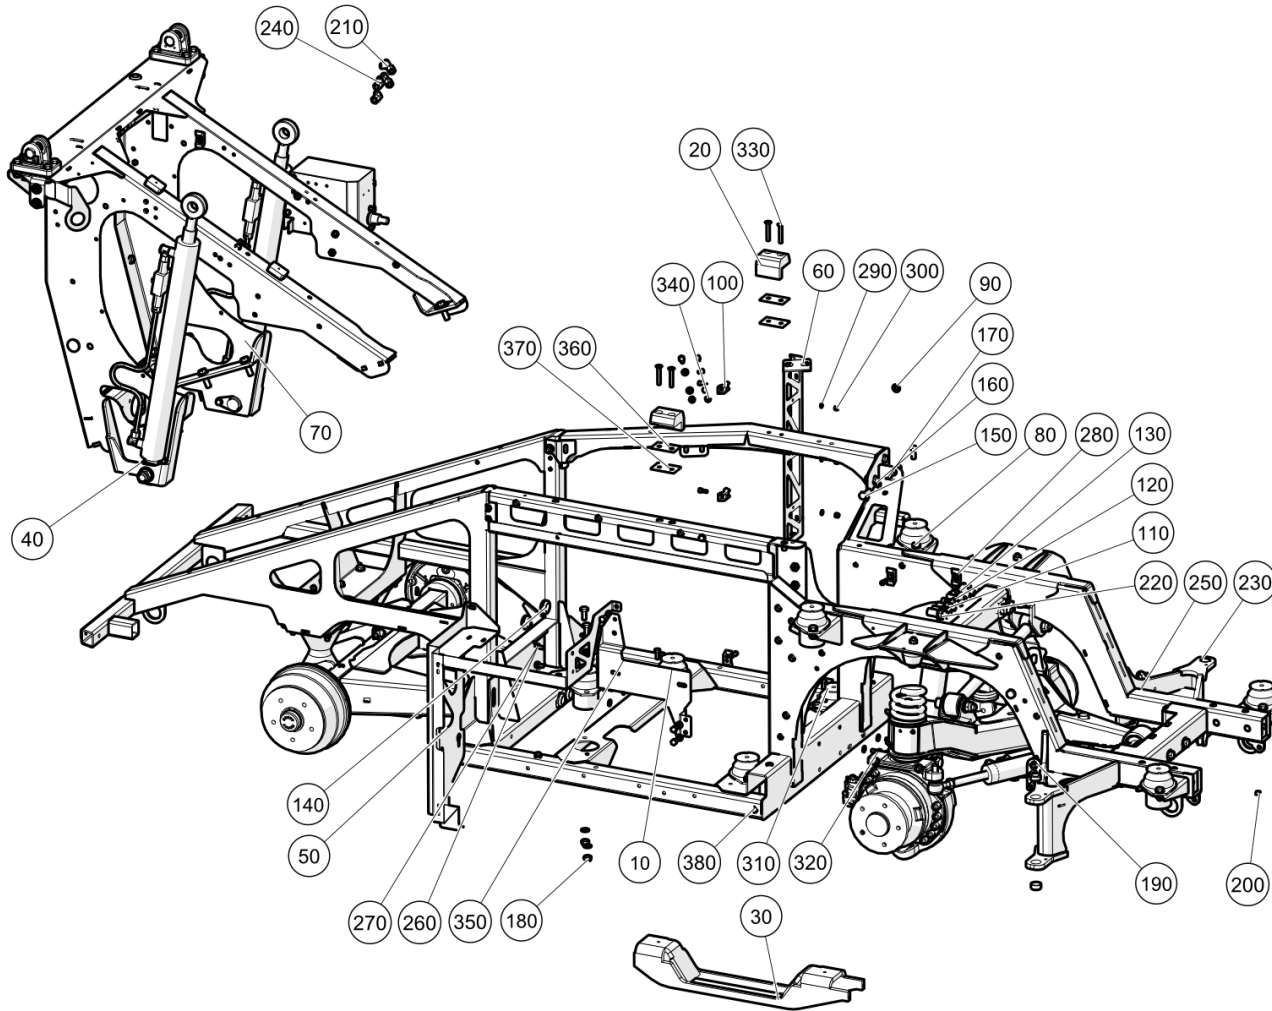

2WS Pre-Assembled Chassis (7032527)

Chassis\2WS Pre-Assembled Chassis

Item no.	Part no.	Description	QTY	Unit
10	15052180-1	hydraulic mount medium 60	8	PC
20	7005038	Saddle -Hopper	2	PC
30	7000996	Guard zu Deutz	1	PC
40	7001048	Hopper trestle pre-assembled	1	PC
50	7003428	Frame Right	1	PC
60	7003766	Pick-up -Final Trim	1	PC
70	15051050-0	Tipping cylinder, preassembled	2	PC
80	92097412-0	Hex Head Screw - M10Cx25 - 8.8	16	PC
90	93212012-0	Plain Washer M10	34	PC
100	09337918-0	Fastener for cable tie Type TC5357	8	PC
110	09570456-0	Straight Bulkhead Connector M14 x 1.5	5	PC
120	09570473-0	Bulkhead Elbow Connector - M14 x 1.5	1	PC
130	09544225-0	T-Socket	1	PC
140	09301699-0	CABLE GROMMET	4	PC
150	92097415-0	Hex Head Screw - M10Cx35 - 8.8	1	PC
160	93351012-0	Washer - External, Shakeproof M10	1	PC
170	93056015-0	Hex Nut M10C-8	1	PC
180	93085006-0	Nyloc Hex Thin Nut M10C - 8	17	PC
190	09593570-0	Bulkhead Adaptor ND6 M14x1 KCE	2	PC
200	09526238-0	09526238-0	2	PC
210	09571088-0	L-CONNECTOR PIECE, EVL08LA3C	2	PC
220	09544558-0	BULKHEAD GLAND	1	PC
230	09505058-0	Bearing Bush 20/26x12	4	PC
240	09571078-0	ELBOW, 45° EINST EV08LA3C	2	PC

2WS Pre-Assembled Chassis (7032527)

Chassis\2WS Pre-Assembled Chassis