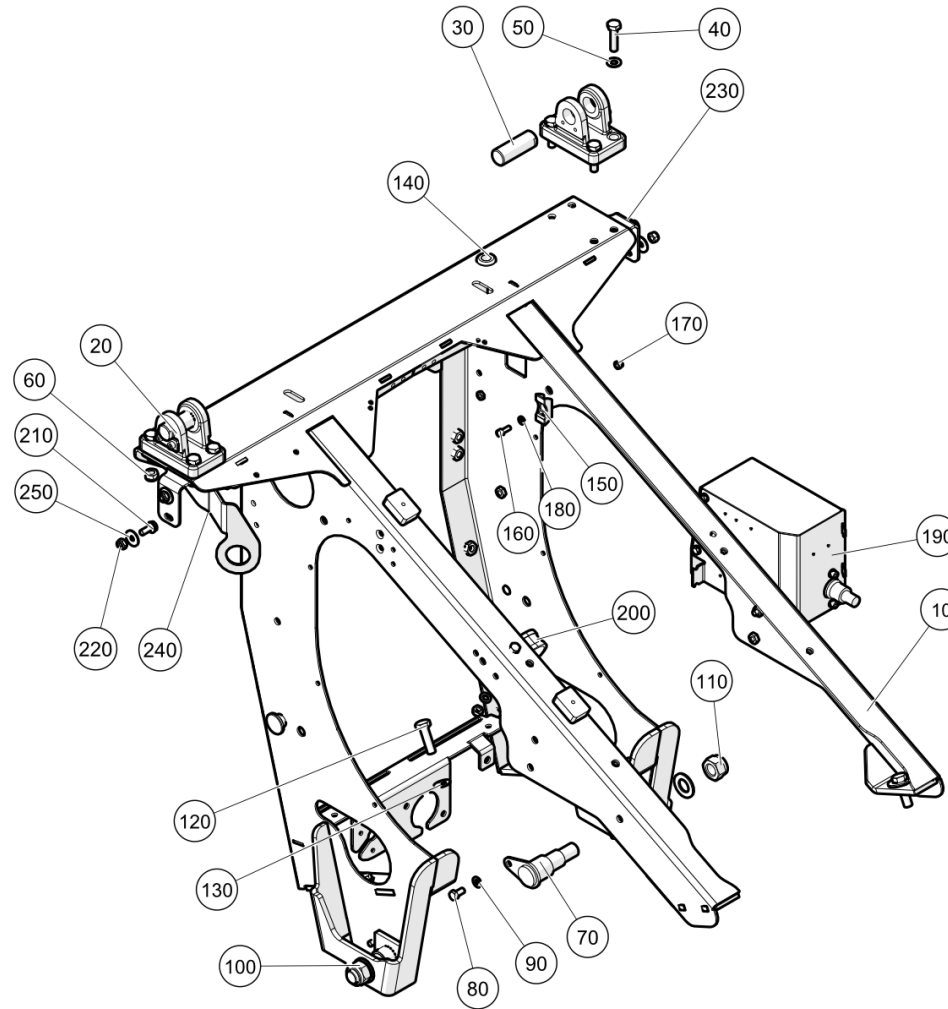

All Copyright and rights are the property of Johnston Sweepers Ltd.

Hopper Trestle (7001048)

Chassis\Hopper Trestle

Item no.	Part no.	Description	QTY	Unit
10	7001042	Welded parts	1	PC
20	7000999	Hydraulic parts	2	PC
30	7001010	Hydraulic parts	2	PC
40	92067420-0	Hex Head Bolt - M10Cx40 - 8.8	8	PC
50	93212012-0	Plain Washer M10	16	PC
60	93085006-0	Nyloc Hex Thin Nut M10C - 8	8	PC
70	7004180	Bearing pin to hopper trestle	2	PC
80	92097372-0	Hex Head Screw - M8Cx16 - 8.8	2	PC
90	93212011-0	Plain Washer M8	7	PC
100	93212018-0	Plain Washer M20	2	PC
110	93085036-0	Nyloc Hex Thin Nut M20F - 8	2	PC
120	92097452-0	Hex Head Screw - M12Cx40 - 8.8	6	PC
130	93212013-0	Plain Washer M12	4	PC
140	09301696-0	CABLE SLEEVE, 14X20/4 DA CR SW	1	PC
150	09337918-0	Fastener for cable tie Type TC5357	1	PC
160	92137079-0	Hex Socket Cap Screw - M6Cx16 - 12.9	1	PC
170	93085004-0	Nyloc Hex Nut M6C - 8	1	PC
180	93212009-0	Plain Washer M6	1	PC
190	7009120	Electrical installation Assembly	1	PC
200	09549152-0	COLLAR	1	PC
210	92097374-0	Hex Head Screw - M8Cx20 - 8.8	5	PC
220	93085005-0	Nyloc Hex Thin Nut M8C - 8	5	PC
230	7017142	Bracket edge cover rear LH side	1	PC
240	7017143	Bracket edge cover rear RH side	1	PC