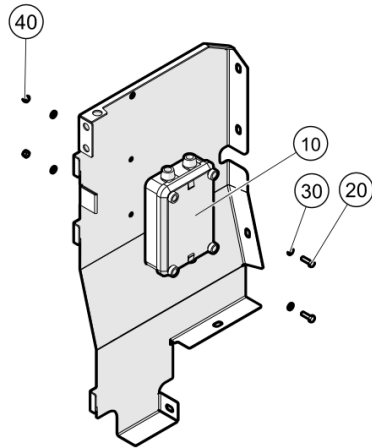

Rear Spreader Electrical Supply (7014852)
Chassis Options\Rear Spreader Electrical Supply

Rear Spreader Electrical Supply (7014852)
Chassis Options\Rear Spreader Electrical Supply

Item no.	Part no.	Description	QTY	Unit
10	09315470-0	Junction box	1	PC
20	92097263-0	Hex Head Screw - M5Cx16 - 8.8	2	PC
30	93210109-0	Plain Washer M5	4	PC
40	93085003-0	Nyloc Hex Nut M5C - 8	2	PC
50	09302355-0	09302355-0	1	PC
60	92097376-0	Hex Head Screw - M8Cx25 - 8.8	2	PC
70	93212011-0	Plain Washer M8	2	PC
80	93085005-0	Nyloc Hex Thin Nut M8C - 8	2	PC