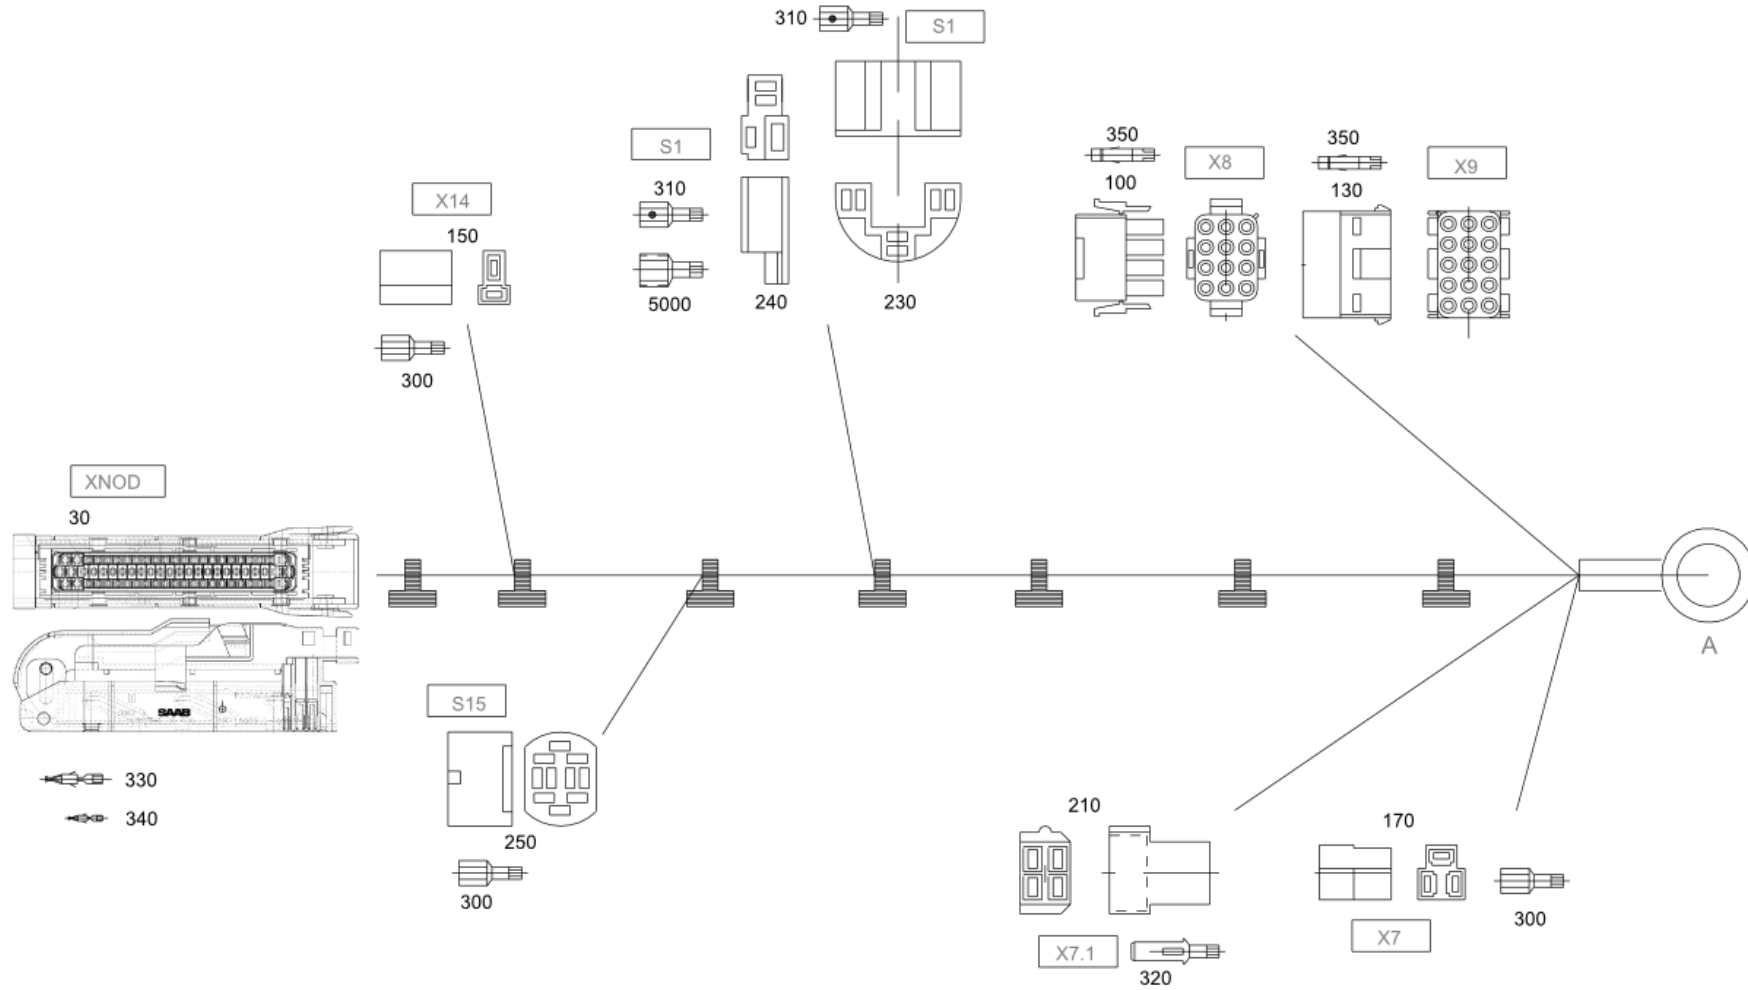

Cab 3 Cable Harness (7010558)
Electrical System\Cab 3 Cable Harness

All Copyright and rights are the property of Johnston Sweepers Ltd.

Cab 3 Cable Harness (7010558)
Electrical System\Cab 3 Cable Harness

Item no.	Part no.	Description	QTY	Unit
30	09302357-0	70 POS. MIXED REC. HOUSING	1	PC
100	09301342-0	PLUG BOX, 12-PIN PA RED	1	PC
130	09301607-0	HOUSING	1	PC
150	09301340-0	CONNECTOR SHELL, 2 PINS	1	PC
170	09301362-0	CONNECTOR SHELL	1	PC
210	09301357-0	CONNECTING PIECE	1	PC
230	09315181-0	CONNECTOR	1	PC
240	09315182-0	CONNECTOR	1	PC
250	48-314	Socket - Hazard Switch	1	PC
300	09315026-0	PUSH-ON RECEPTACLE	3	PC
310	09315030-0	CONNECTING PIECE	2	PC
320	09315736-0	FLAT CONNECTOR, Z 6.3-2.5 CUZN	1	PC
330	09315024-0	CONTACT 1.5-2.5 JP-TIMER	1	PC
340	09315000-0	CONNECTING PIECE	1	PC
350	09313225-0	Plug Contact 0.5-2.1	2	PC
5000	09315015-0	PUSH-ON RECEPTACLE	1	PC

All Copyright and rights are the property of Johnston Sweepers Ltd.