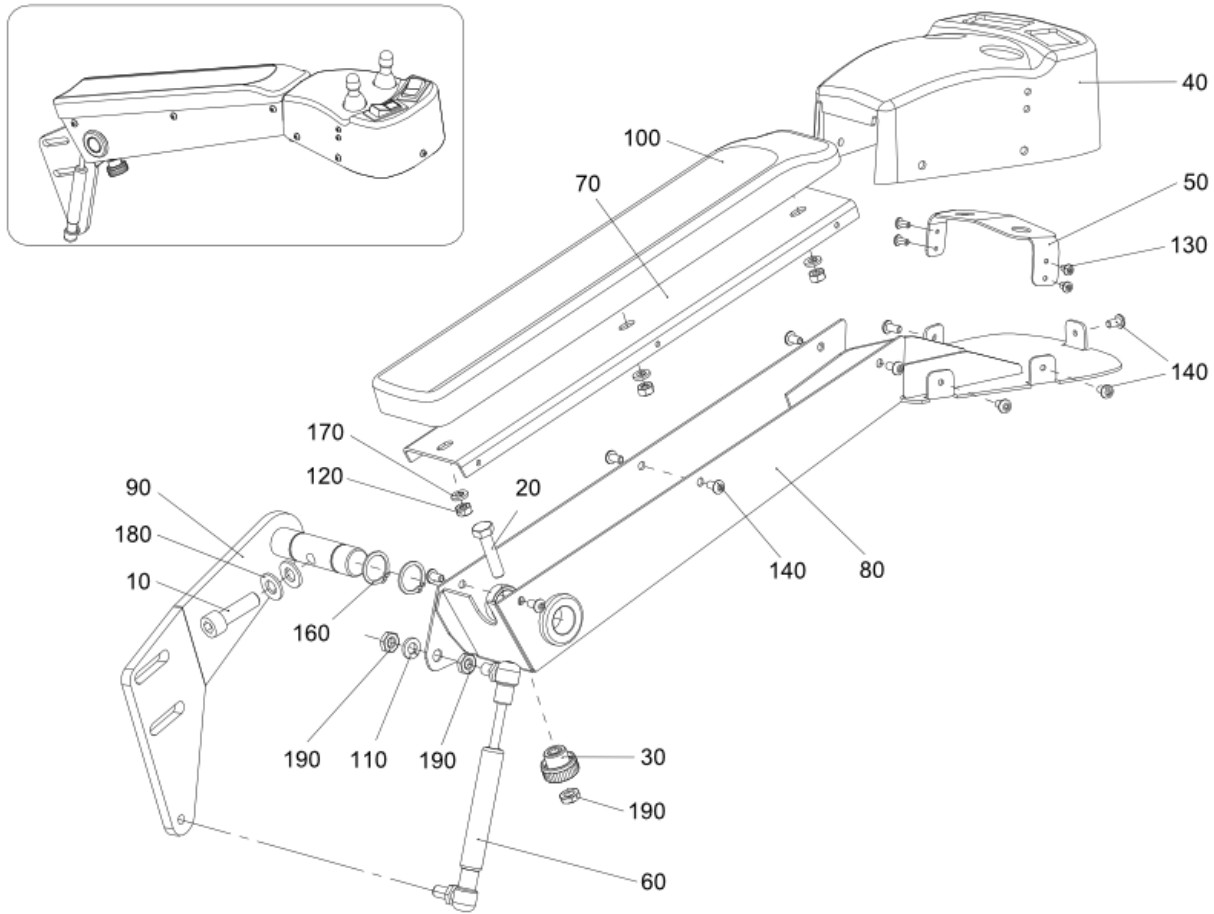

Control System Console (7005833)

Cab\Control System Console

Control System Console (7005833)

Cab\Control System Console

Item no.	Part no.	Description	QTY	Unit
10	92137159-0	Hex Socket Cap Screw - M10Cx35 - 12.9	1	PC
20	92097379-0	Hex Head Screw - M8Cx35 - 8.8	1	PC
30	09584005-0	KNURLED GRIP M8 PA SW	1	PC
40	7005000	Cover -Control system	1	PC
50	7004535	Bracket Control	1	PC
60	09503004-0	GAS SPRING, LIFT-O-MAT 195/60 300N	1	PC
70	7004554	Lid Housing	1	PC
80	7005817	Rest	1	PC
90	7005033	Bracket -Control system	1	PC
100	7004977	Rest	1	PC
110	93699710-0	Spring Washer - Plated M8	1	PC
120	93056012-0	Hex Nut M6C-8	3	PC
130	92330014-0	Hex Skt Button Head Screw M4x8 - 10.9	4	PC
140	92330025-0	Hex Skt Button Head Screw M5x10 - 10.9	11	PC
160	09500020-0	Circlips-External DIN471 20x1.2	2	PC
170	93212009-0	Plain Washer M6	3	PC
180	93212012-0	Plain Washer M10	2	PC
190	93041010-0	Hexagon Nut - M8c Lock	3	PC

All Copyright and rights are the property of Johnston Sweepers Ltd.