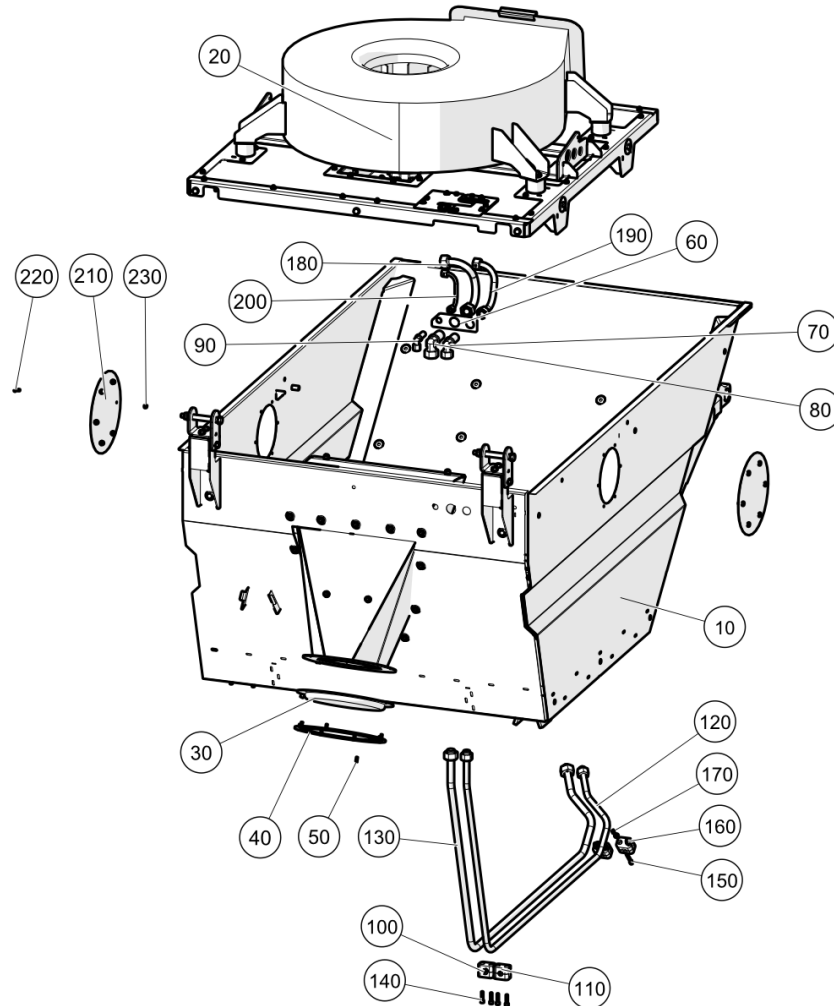

Hopper Pre-Assembled (7018056)

Hopper/Hopper Pre-Assembled

Hopper Pre-Assembled (7018056)

Hopper\Hopper Pre-Assembled

Item no.	Part no.	Description	QTY	Unit
10	7003363	Sump -complete 1m3	1	PC
20	7001629	Platform Fan	1	PC
30	7007205	Seal Intake Duct	1	PC
40	7000648	Mechanically treated parts	1	PC
50	92153033-0	Hex Socket CSK Screw M5Cx16 10.9	8	PC
60	7007775	Plate	1	PC
70	09570487-0	Bulkhead Elbow Connector - M22 x 1.5	1	PC
80	09570474-0	Bulkhead Elbow Connector - M26 x 1.5	1	PC
90	09570473-0	Bulkhead Elbow Connector - M14 x 1.5	1	PC
100	09549208-0	PIPE/HOSE CLAMP PAIR, STAUFF 218-PP GR-2	2	PC
110	09549206-0	PIPE/HOSE CLAMP PAIR, STAUFF 215-PP GR-2	2	PC
120	7006250	Pipe -Hydraulic EN 10305-4 15L	1	PC
130	7006251	Pipe -Hydraulic EN 10305-4 18L	1	PC
140	92138083-0	Hex Socket Cap Screw - M6c x 25 A2	4	PC
150	92138087-0	Hex Socket Cap Screw - M6c x 45 A2	4	PC
160	93212009-0	Plain Washer M6	4	PC
170	93085004-0	Nyloc Hex Nut M6C - 8	4	PC
180	7008181	Pipe elbow Assembly 18L	1	PC
190	7008159	Pipe elbow Assembly 15L	1	PC
200	7008180	Pipe elbow Assembly 8L	1	PC
210	7003610	Lid	2	PC
220	92099298-0	Hex Head Screw - M6Cx12 - A2	12	PC
230	93085604-0	Nyloc Hex Nut - M6c - A2	12	PC

All Copyright and rights are the property of Johnston Sweepers Ltd.