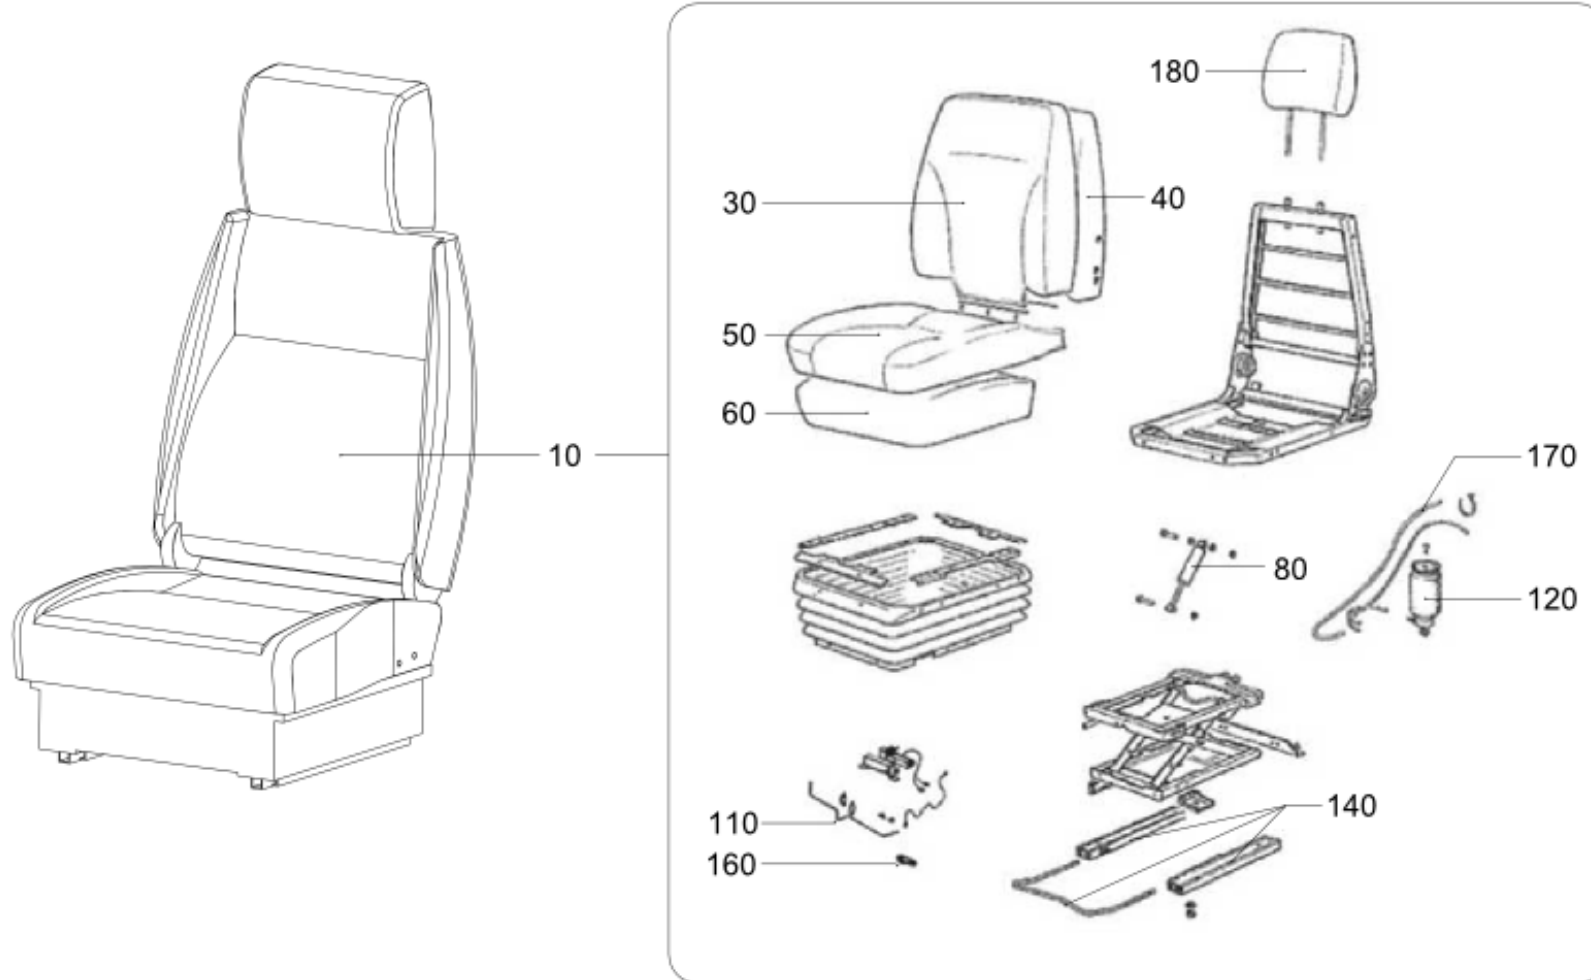

All Copyright and rights are the property of Johnston Sweepers Ltd.

Steering Column Console (7007367)

Cab\Steering Column Console

Steering Column Console (7007367)

Cab\Steering Column Console

Item no.	Part no.	Description	QTY	Unit
10	7004712	Steering column	1	PC
11	7010955	Indicator Stalk	1	PC
12	7010956	Brush Control Stalk	1	PC
13	7010957	Display	1	PC
20	15059311-0	Steering wheel with knob	1	PC
30	15061132-0	Steering wheel Cover Bucher schörling	1	PC