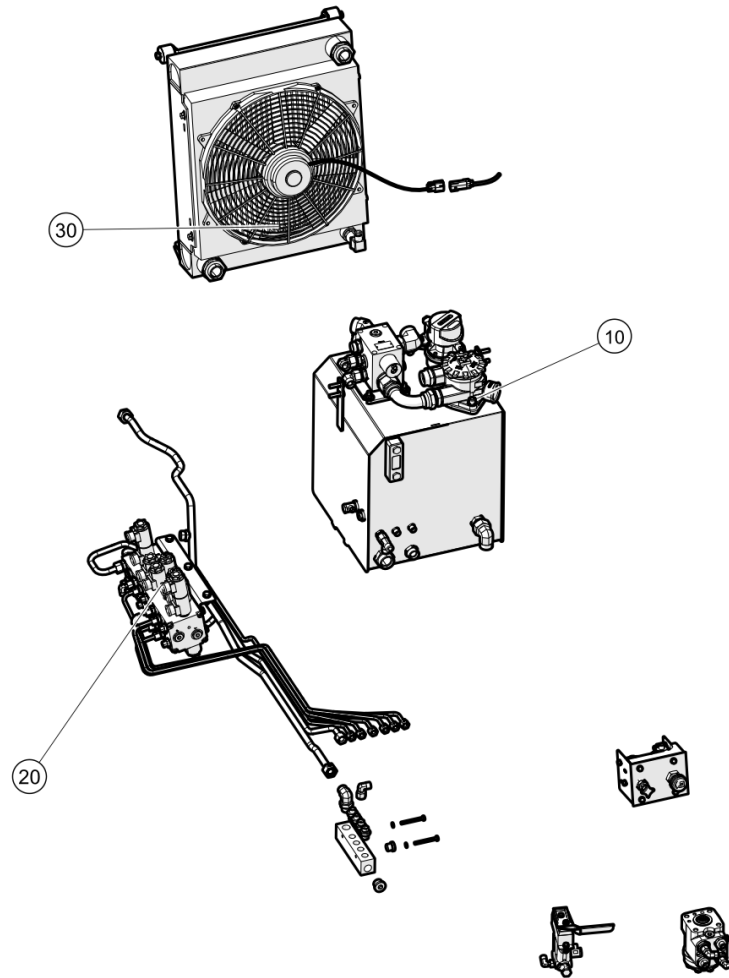

test (7001547)
Hydraulics\test

All Copyright and rights are the property of Johnston Sweepers Ltd.

test (7001547)

Hydraulics\test

Item no.	Part no.	Description	QTY	Unit
10	7001547	Hydraulic oiltank -complete	1	PC
20	7007040	Hydraulic block Assembly	1	PC
30	7007139	Radiator -complete	1	PC
40	7007291	Steering -Hydraulic	1	PC
50	7005794	Hydraulic -Cab	1	PC
60	7007308	Control unit pre-assembled	1	PC
70	09572950-0	MALE COUPLING, GE08LR3/8A3CX	2	PC
80	7012238	Hydraulic pipe SBM / P	1	PC
90	7012267	Backflow pipe assembly	1	PC
100	7012241	Hydraulic pipe LS / R	1	PC
110	7012242	Hydraulic pipe A1 / Brush lift	1	PC
120	7012260	Hydraulic pipe A / Brush LH	1	PC
130	7012261	Hydraulic pipe B / Brush LH	1	PC
140	7012258	Hydraulic pipe A / Brush RH	1	PC
150	7012259	Hydraulic pipe B / Brush RH	1	PC
160	7012226	Hydraulic returnflow block CS1	1	PC
170	09570192-0	Elbow Connection	1	PC
180	09572135-0	Sealing Plug VS-R 1/2 WD	1	PC
190	09572134-0	Sealing Plug VS-R 3/8 WD	1	PC
200	92097310-0	Hex Head Screw - M6Cx55 - 8.8	2	PC
210	93212009-0	Plain Washer M6	2	PC
220	09572954-0	MALE COUPLING, GE10LR3/8CFX	2	PC
230	09571001-0	CONNECTION	1	PC
5000	7010522	Hydraulic hoses basic machine 1m3	1	PC

All Copyright and rights are the property of Johnston Sweepers Ltd.