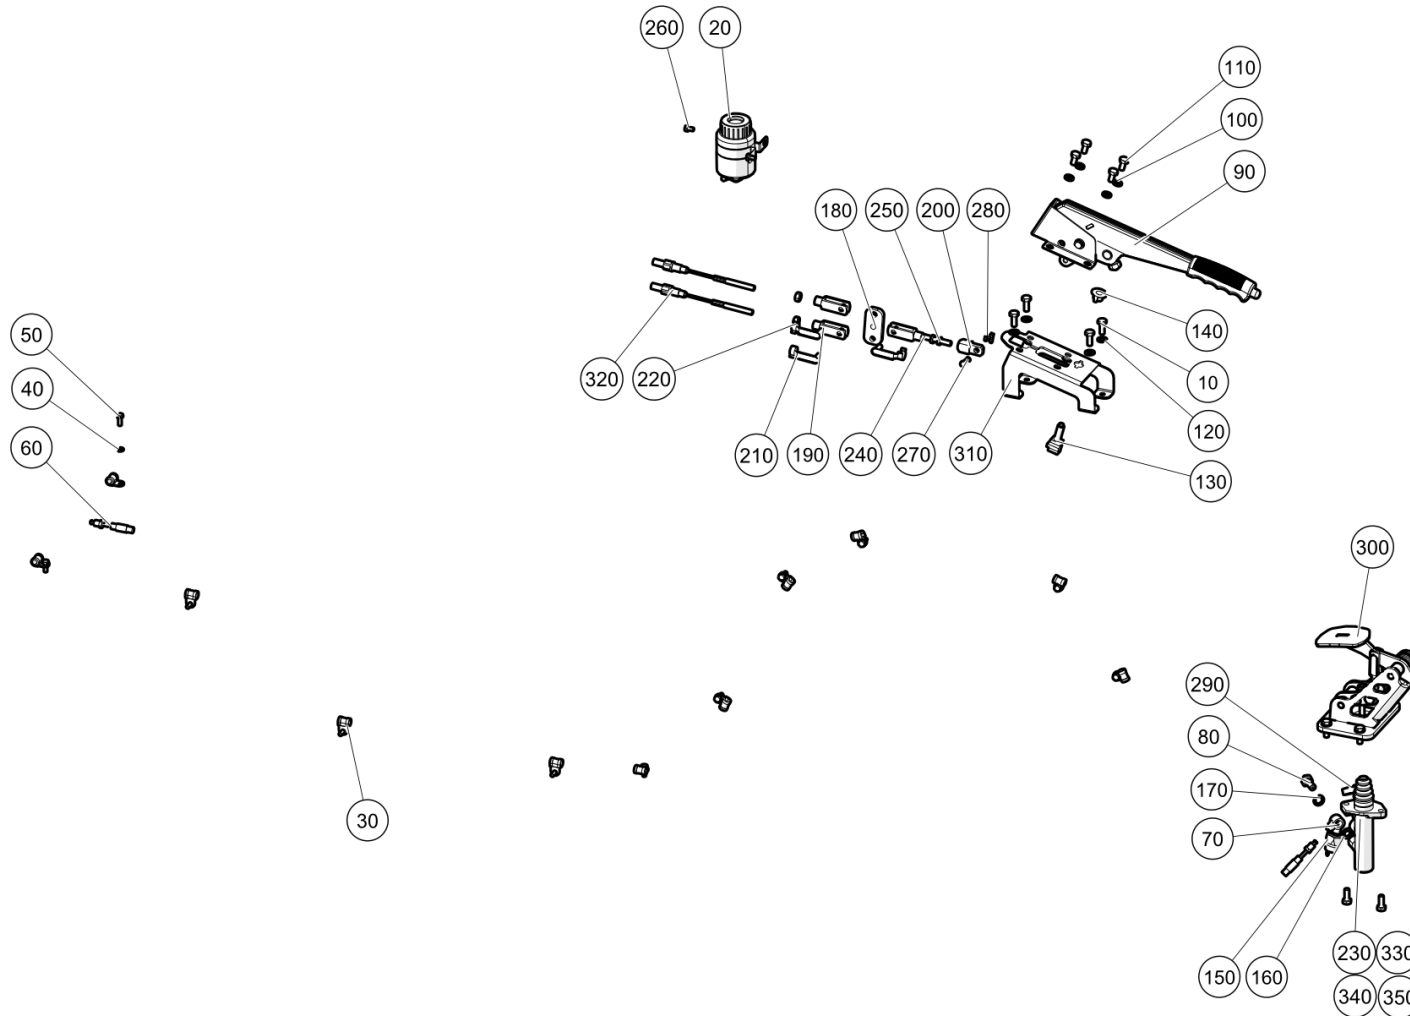

Brake System (7032524)

Chassis\Brake System

All Copyright and rights are the property of Johnston Sweepers Ltd.

Brake System (7032524)

Chassis\Brake System

Item no.	Part no.	Description	QTY	Unit
10	92097374-0	Hex Head Screw - M8Cx20 - 8.8	6	PC
20	09543090-0	EXPANSION TANK	1	PC
30	09549138-0	COLLAR	11	PC
40	93212009-0	Plain Washer M6	13	PC
50	92097299-0	Hex Head Screw - M6Cx16 - 8.8	11	PC
60	7003631	Brake Hose L=3300/0/0	1	PC
70	09518528-0	RING SUPPORT, 34° 12 2 CONNECTIONS	1	PC
80	09543028-0	LINE BRAKE	1	PC
90	7005891	Handbrake	1	PC
100	93699710-0	Spring Washer - Plated M8	4	PC
110	92097372-0	Hex Head Screw - M8Cx16 - 8.8	4	PC
120	93212011-0	Plain Washer M8	4	PC
130	4505-297	Switch - St. Light	1	PC
140	4505-298	Bush	1	PC
150	09301390-0	Brake light switch, hydraulic M10x1	1	PC
160	09519086-0	CONICAL NIPPLE, 10X18 CU DIN7603 A	1	PC
170	09519095-0	CONICAL NIPPLE, 12X18 CU DIN7603 A	1	PC
180	7008403	Brakebalance Plate	1	PC
190	09533010-0	Clevis Joint - M8 RH x 32	3	PC
200	09533055-0	FORK	1	PC
210	09533042-0	Clevis Retention Clip - 8x32	3	PC
220	93056014-0	Hex Nut M8C-8	2	PC
230	09551011-0	Brake cylinder 8.2cm ³ 120bar	1	PC
240	92767272-0	GRUB SCREW SLOTTED M8X50 14H A2B DIN551	1	PC