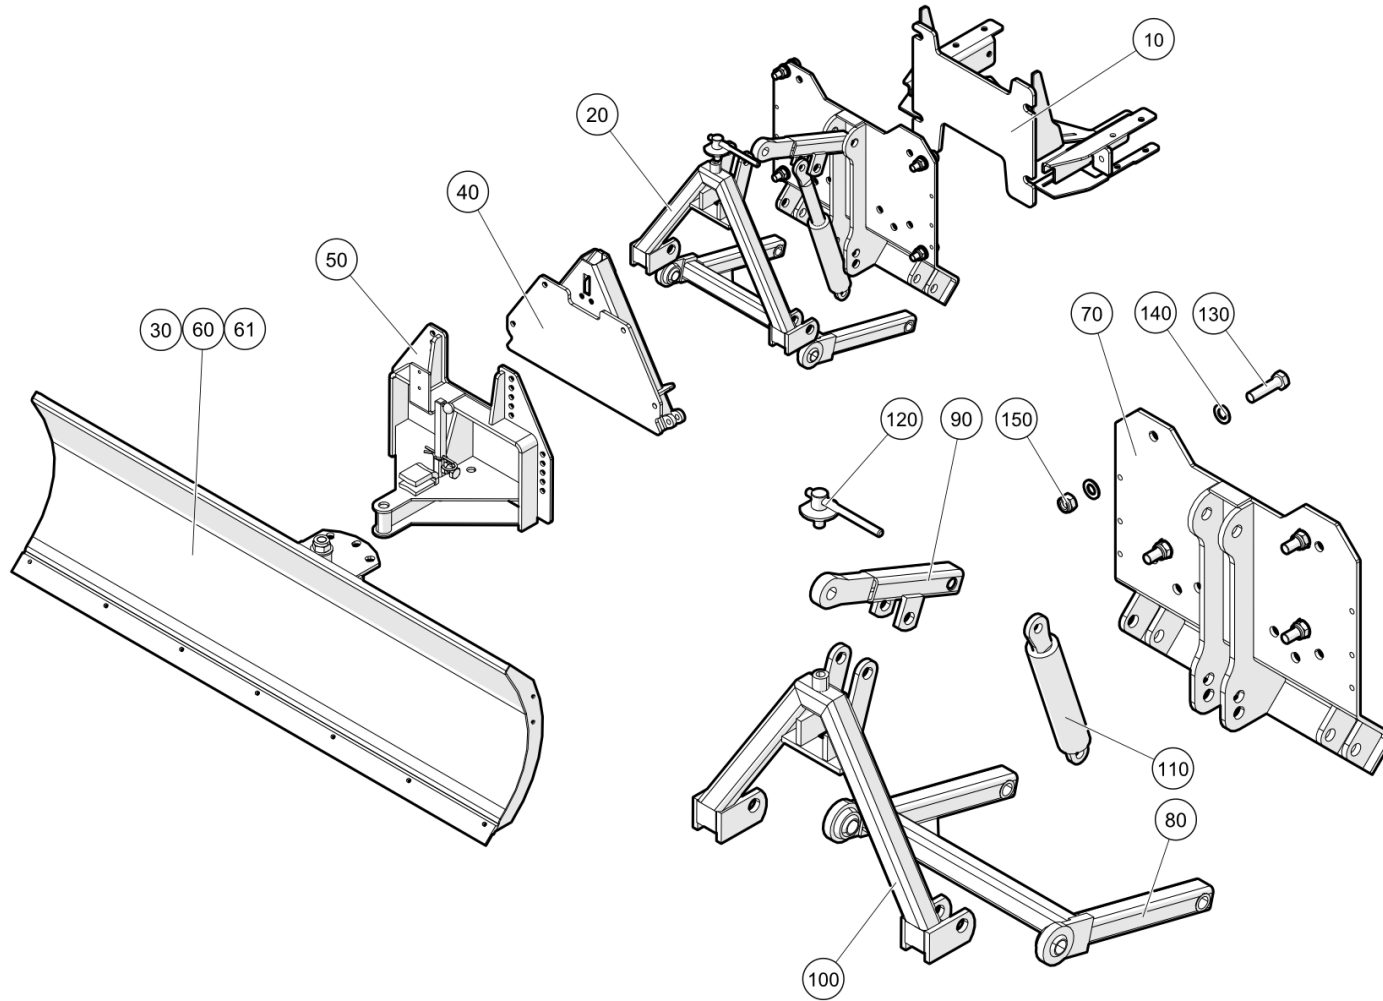

Snow Plough (7008359)
Chassis Options\Snow Plough

Item no.	Part no.	Description	QTY	Unit
10	7011047	Nose cone front with mounting bracket	1	PC
20	15052662-0	Front Triangle	1	PC
30	7008359	Snow plough CS1 - Type Zaugg G2-150	1	PC
40	7010918	Snow plow triangle cat.0 to ZAUGG G2-150	1	PC
50	7010919	Snow plow pivot to ZAUGG G2-150	1	PC
61	7010920	Snow plow blade to ZAUGG G2-150	1	PC
70	7013732	Part 1 to Linkage 15052662-0	1	PC
80	7013733	Part 2 to Linkage 15052662-0	1	PC
90	7013734	Part 3 to Linkage 15052662-0	1	PC
100	7013735	Part 4 to Linkage 15052662-0	1	PC
110	7013743	Hydr. Cylinder to Linkage 15052662-0	1	PC
120	7013730	Tommy screw M16x60	1	PC
130	92097528-0	Hex Head Screw - M16Cx60 - 8.8	4	PC
140	93210523-0	Plain Washer M16	8	PC
150	93085609-0	Nyloc Hex Nut - M16c - A2	4	PC
60	7010921	Snow plow ZAUGG G2-150	0	PC