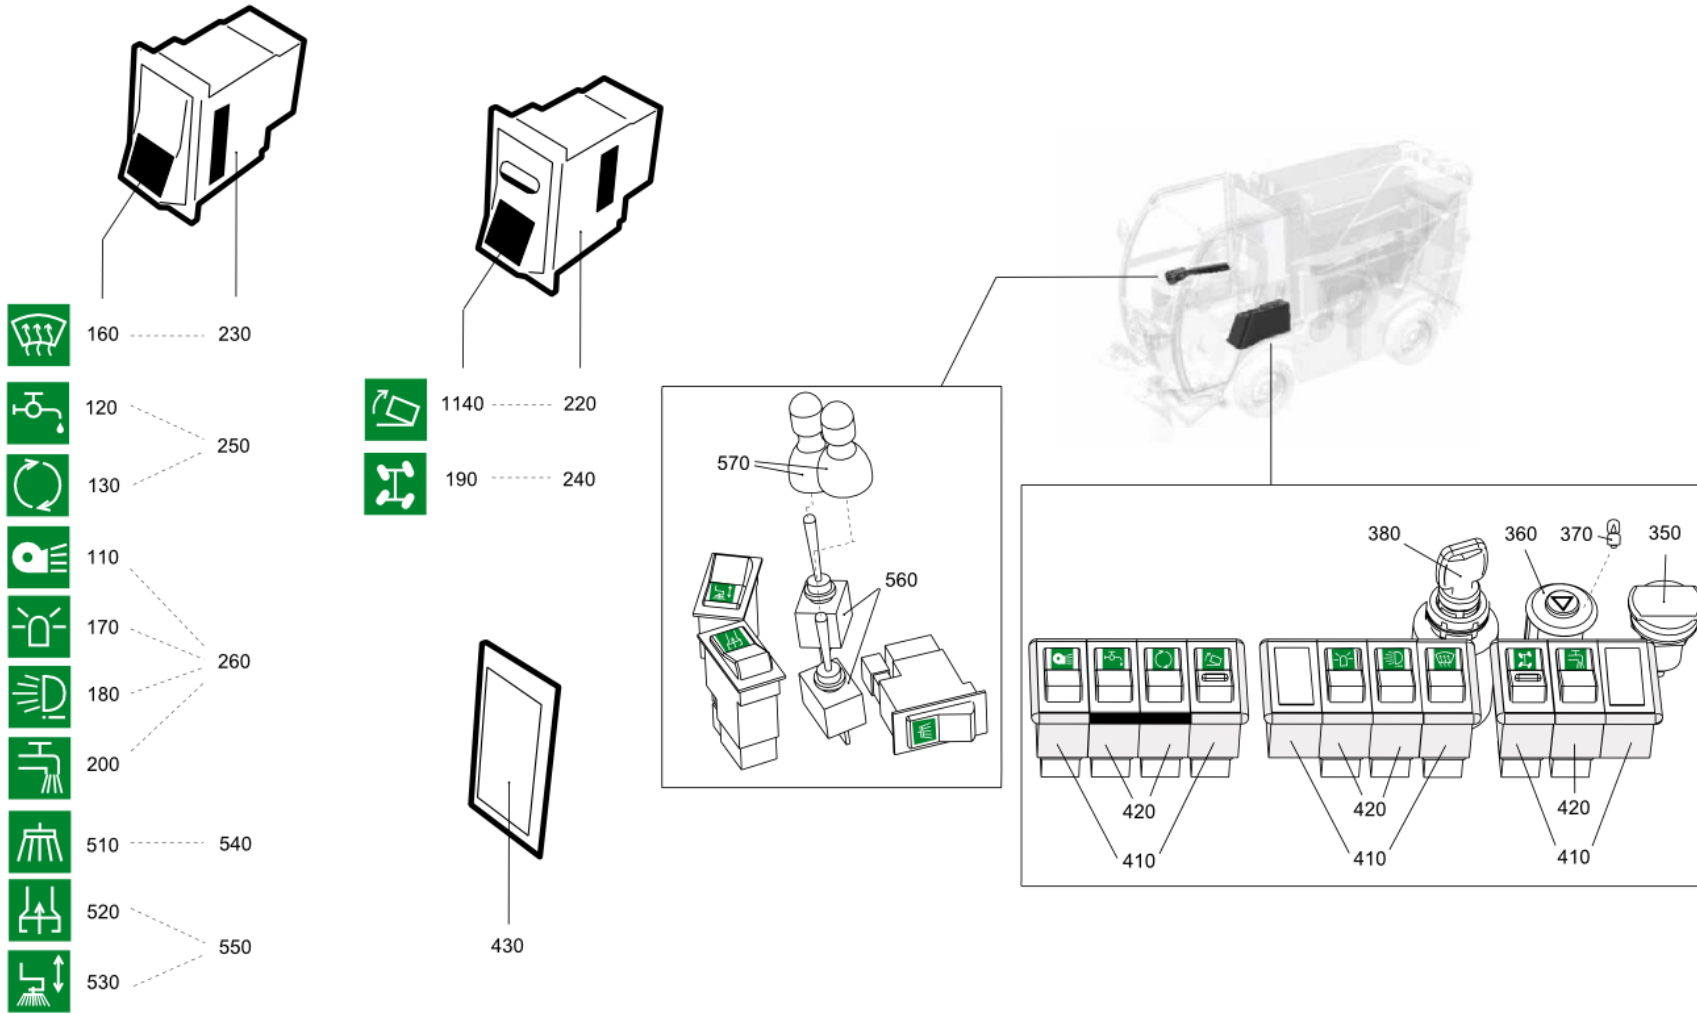

Control Switches (7004661)
Electrical System\Control Switches

Item no.	Part no.	Description	QTY	Unit
350	09301303-0	CONNECTOR SHELL, 2 PINS	1	PC
360	48-313	Switch - Hazard, Flasher	1	PC
370	09301069-0	BULB	1	PC
380	09302013-0	IGNITION KEY SWITCH	1	PC
540	09301499-0	SWITCH	1	PC
560	09302393-0	SWITCH	2	PC
570	09302394-0	SWITCH (Toggle Sealing Boot)	2	PC
110	735-114	Cover - Rocker Suction Fan	1	PC
120	735-127	Cover - Rocker Water Pump	1	PC
130	735-107	Cover - Rocker Water Recirc	1	PC
160	735-202	Cover - Rocker Heated Screen	1	PC
170	735-108	Cover - Beacons	1	PC
180	735-118	Cover - Rocker Worklights	1	PC
190	09302056-0	Cover - Steering 4 Wheel	1	PC
200	735-106	Cover - Rocker Supawash	1	PC
220	09300502-0	SWITCH	1	PC
230	09300503-0	SWITCH	1	PC
240	09300501-0	SWITCH	1	PC
250	735-13	Switch-3 Position, Detent 12v	2	PC
260	735-6	Switch-2 Position, Detent 12V	5	PC
410	735-70	Bezel - Mounting End Piece	6	PC
420	735-71	Bezel - Mounting Centre Piece	5	PC
430	735-60	Plug - Blanking	5	PC
510	735-101	Cover - Rocker Channel Brush	1	PC

Control Switches (7004661)
Electrical System\Control Switches

All Copyright and rights are the property of Johnston Sweepers Ltd.