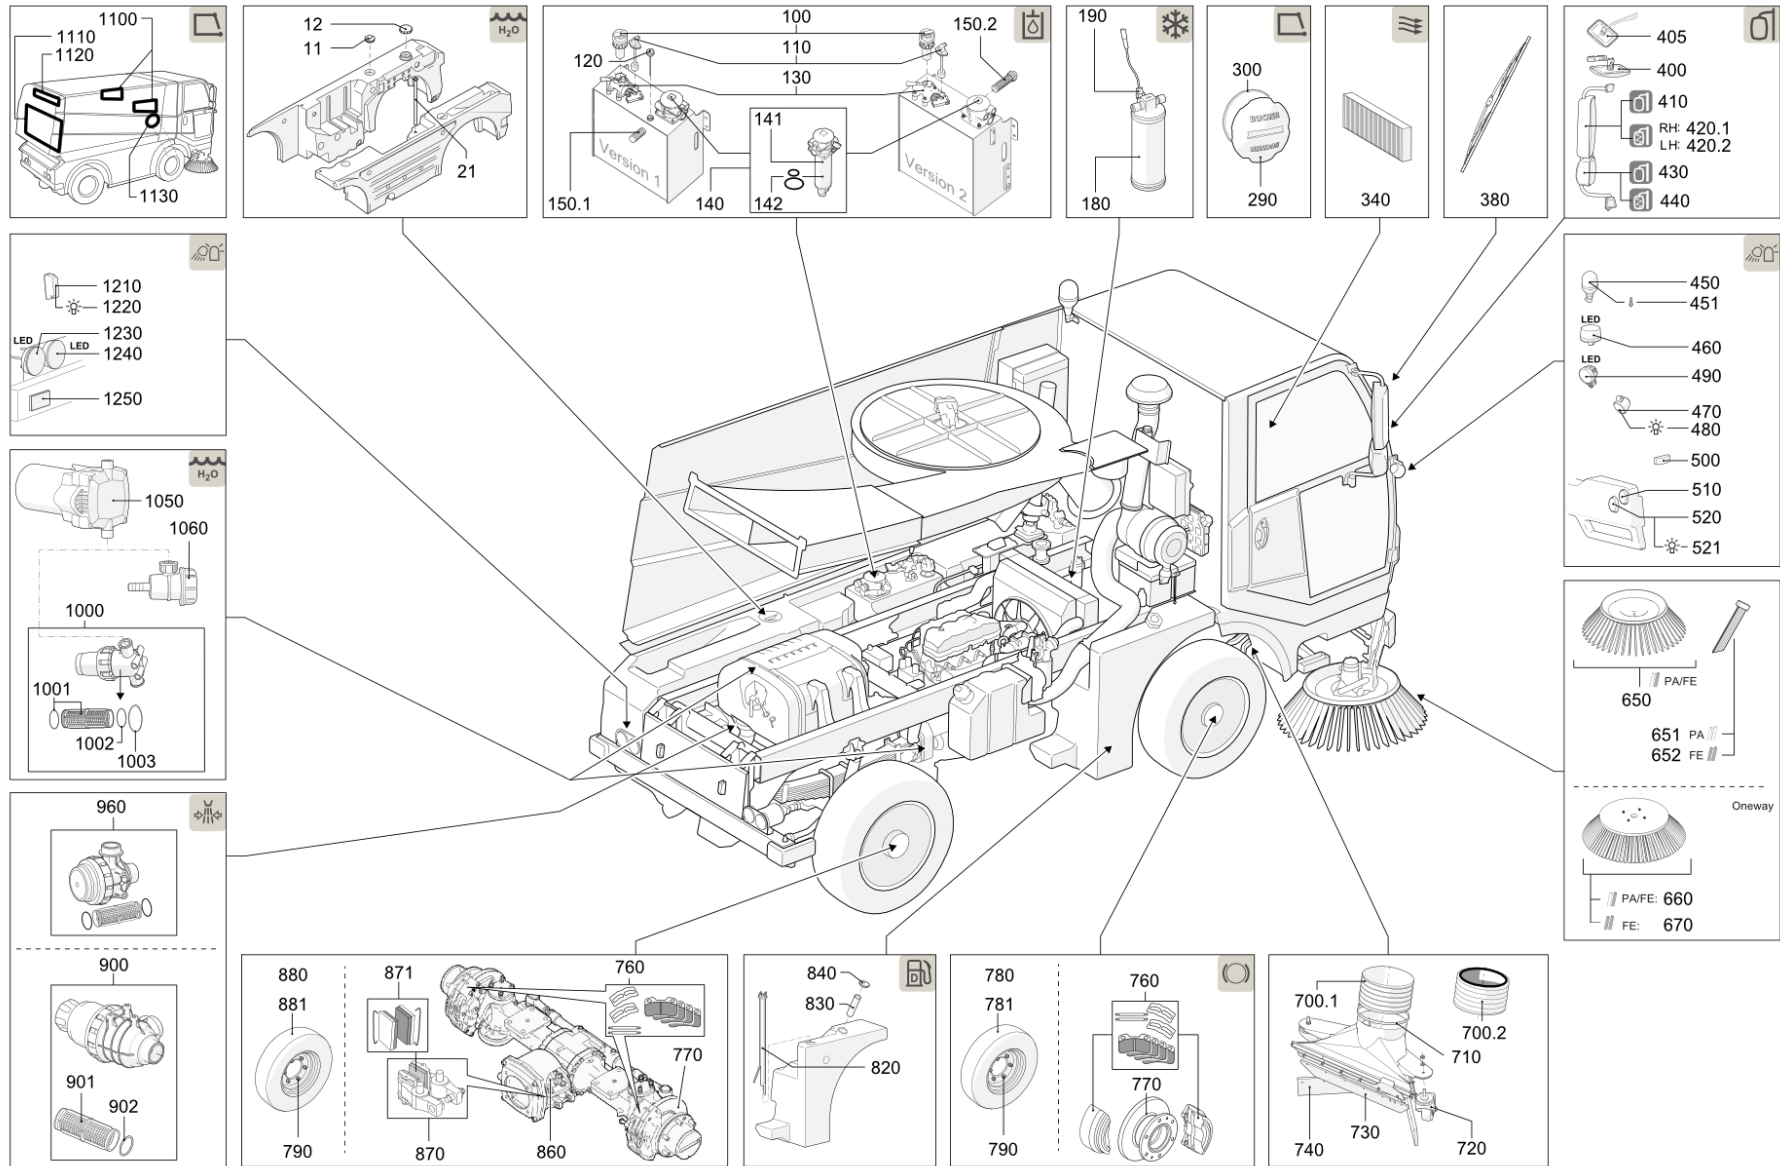

Service (1) (7041145E)

Service (1) (7041145E)

Item no.	Part no.	Description	Quantity	Unit
11	7017574	Plug	2	PC
12	7019005	Cover	1	PC
21	7024016	Sound generator	1	PC
100	09552142-0	Ventilation filter	1	PC
110	7037623	Temperature sensor	1	PC
120	7031304	Oil dipstick	1	PC
130	7016745	Hand pump	1	PC
140	7030650	Hydraulic filter cpl.	1	PC
141	09552141-0	Hydraulic filter cartridge	1	PC
142	17953963-0	Gasket set	1	PC
150.1	15856	Filter	1	PC
150.2	7005390	Filter hydraulic	1	PC
180	17951040-0	Drier	1	PC
190	17951041-0	Pressure, Switch	1	PC
290	7001726	Water tank closure	1	PC
300	40643-1-C	Gasket	1	PC
340	7039725	Cab air filter	1	PC
380	7039749	Wiper blade	2	PC
400	7032518	Ramp mirror left	1	PC
405	7049190	Ramp mirror left + right	1	PC
410	09532054-0	Primary mirror standart (unheated)	2	PC
420.1	09532121-0	Main mirror right	1	PC
420.2	09532120-0	Main mirror left	1	PC
430	09532055-0	Wide-angle mirror standart (unheated)	2	PC
440	09532122-0	Wide angle rearview mirror heatable	2	PC
450	15050080-1	Rotating beacon	1	PC
451	09301104-0	Bulb	1	PC
460	7020725	Rotating beacon	1	PC
470	7019027	Working light	2	PC
480	09301154-0	Bulb	2	PC
490	09300529-0	LED work light	4	PC