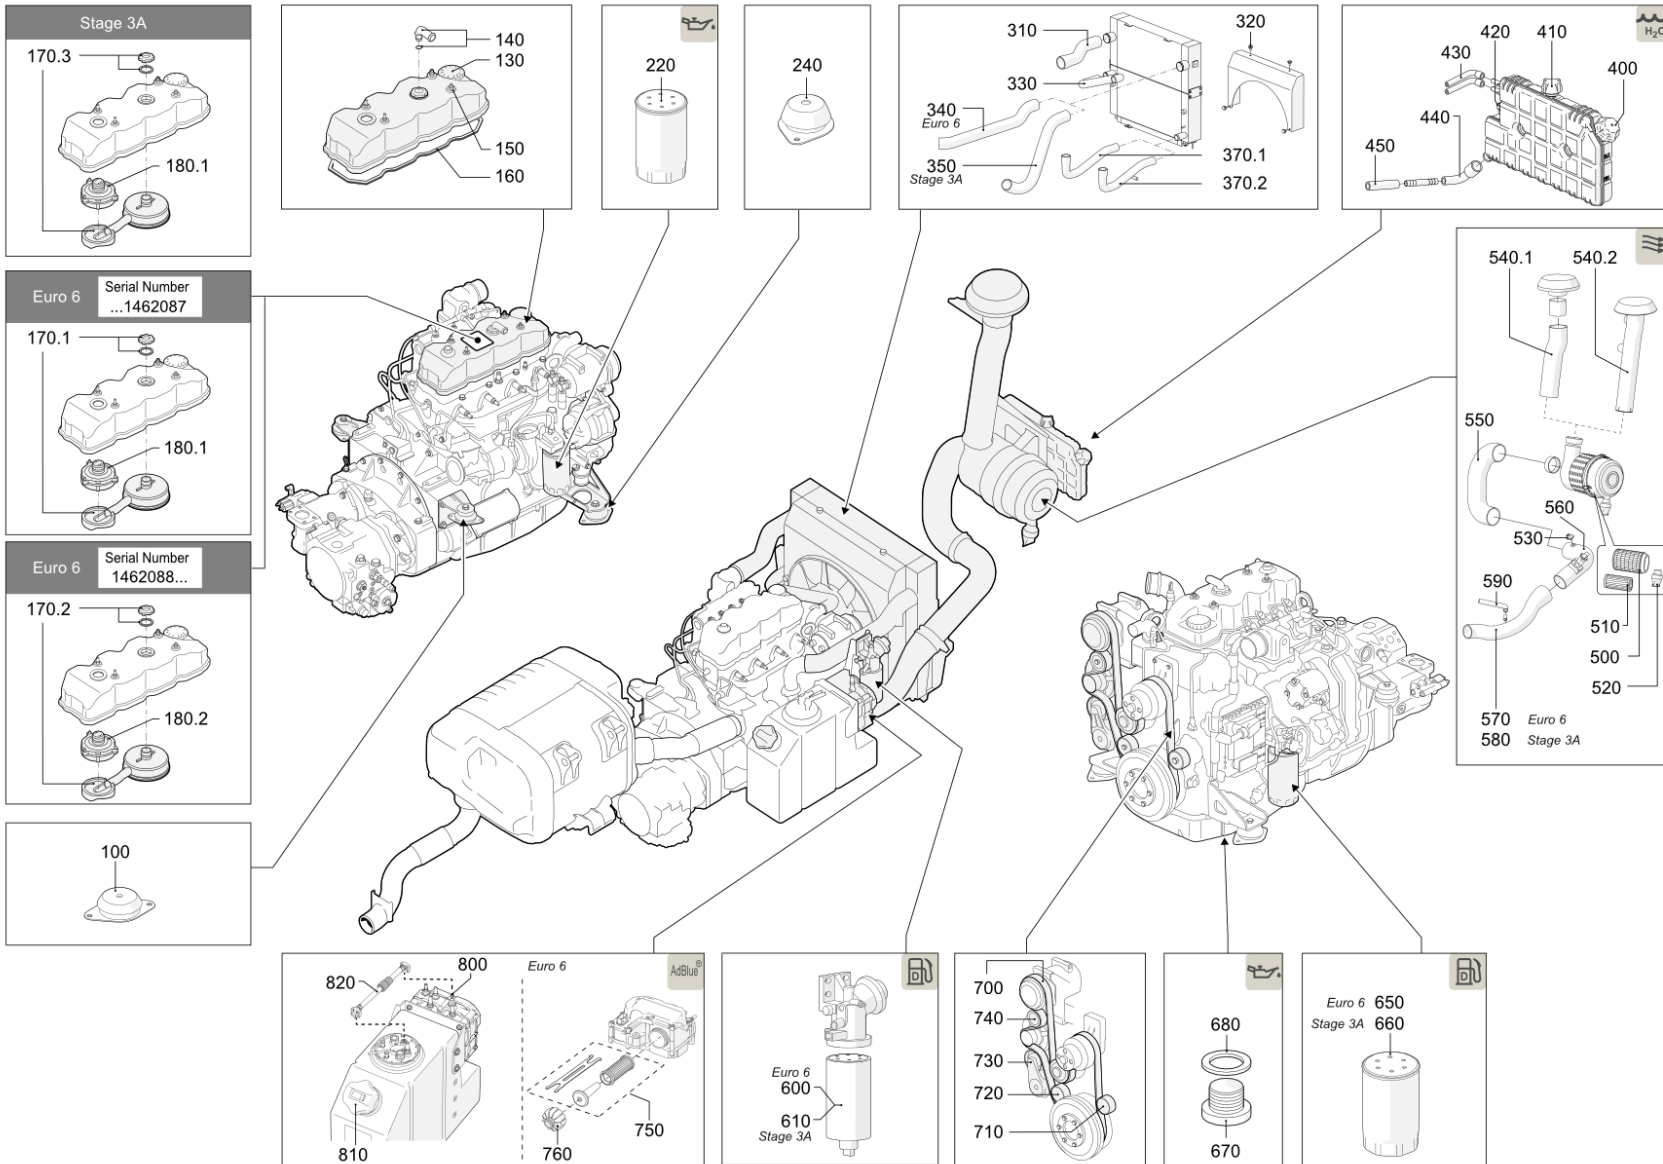

Service (2) (7041145E)

Service (2) (7041145E)

Item no.	Part no.	Description	Quantity	Unit
100	09579094-0	Base	2	PC
130	17953947-0	Filler cap	1	PC
140	17953970-0	Ventilation pipe	1	PC
150	17953948-0	Sealing wedge	4	PC
160	17953949-0	Gasket head cover	1	PC
170.1	17954036-0	Ventilation filter (crankcase) (3A, T3, EU6, EU6C+D)	1	PC
170.2	17954622-0	Ventilation filter (crankcase) 1462088-	1	PC
170.3	17954637-0	Ventilation filter (crankcase) 3A/T3	1	PC
180.1	17954038-0	Valve -1462087 (including 3A / T3)	1	PC
180.2	17954621-0	Valve (3A, T3, EU6, EU6C+D)	1	PC
220	17953956-0	Engine oil filtre	1	PC
240	09579066-0	Rubber bearing	2	PC
310	7035436	Charge air hose	1	PC
320	09531353-0	Kurled screw	4	PC
330	7035438	Cooling-water hose	1	PC
340	7043265	Charge air hose	1	PC
350	7042252	Charge air hose	1	PC
370.1	7039331	Water Tube	1	PC
370.2	7049529	Water Tube	1	PC
400	EA0005016415	Radiator cap	1	PC
410	17953978-0	Cover	1	PC
420	EA9705450124	Level switch	1	PC
430	7032381	Ventilation hose	2	PC
440	7032347	Shaped hose	1	PC
450	09546683-0	Hose per meter	10	M
500	17953945-0	Air cleaner element	1	PC
510	17953946-0	Secondary element	1	PC
520	17952982-0	Dust ejector valve	1	PC
530	09300533-0	Switch	1	PC
540.1	7031711	Suction pipe	1	PC
540.2	7044892	Air duct	1	PC